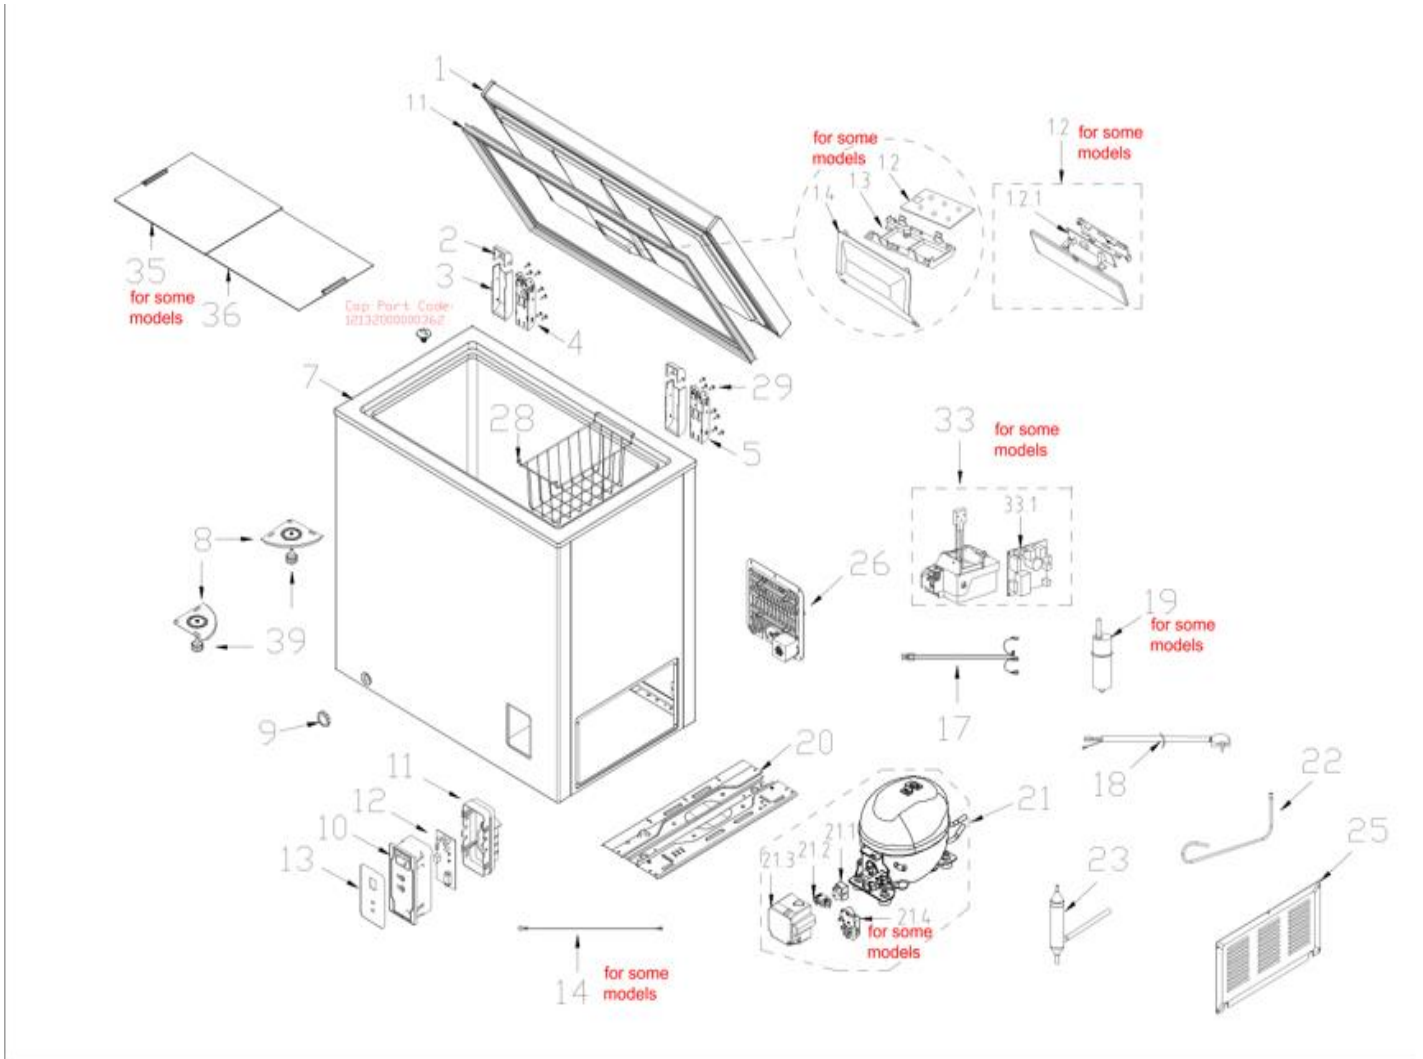

## BCFE150 Exploded View

EX_ID	Spare Parts Code	Part Name(EN)	Qty.
1.1	12132000006503	Door gasket	1
28	12932000000583	Basket	1

To Order Spare Parts please contact us on 01 8428222 or email: [sparesireland@glendimplex.com](mailto:sparesireland@glendimplex.com)