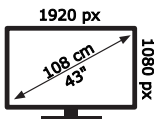

# ENERG

Walker

WP2K4322

**42** kWh/1000h

ABCDEF **G**

**60** kWh/1000h

50633120