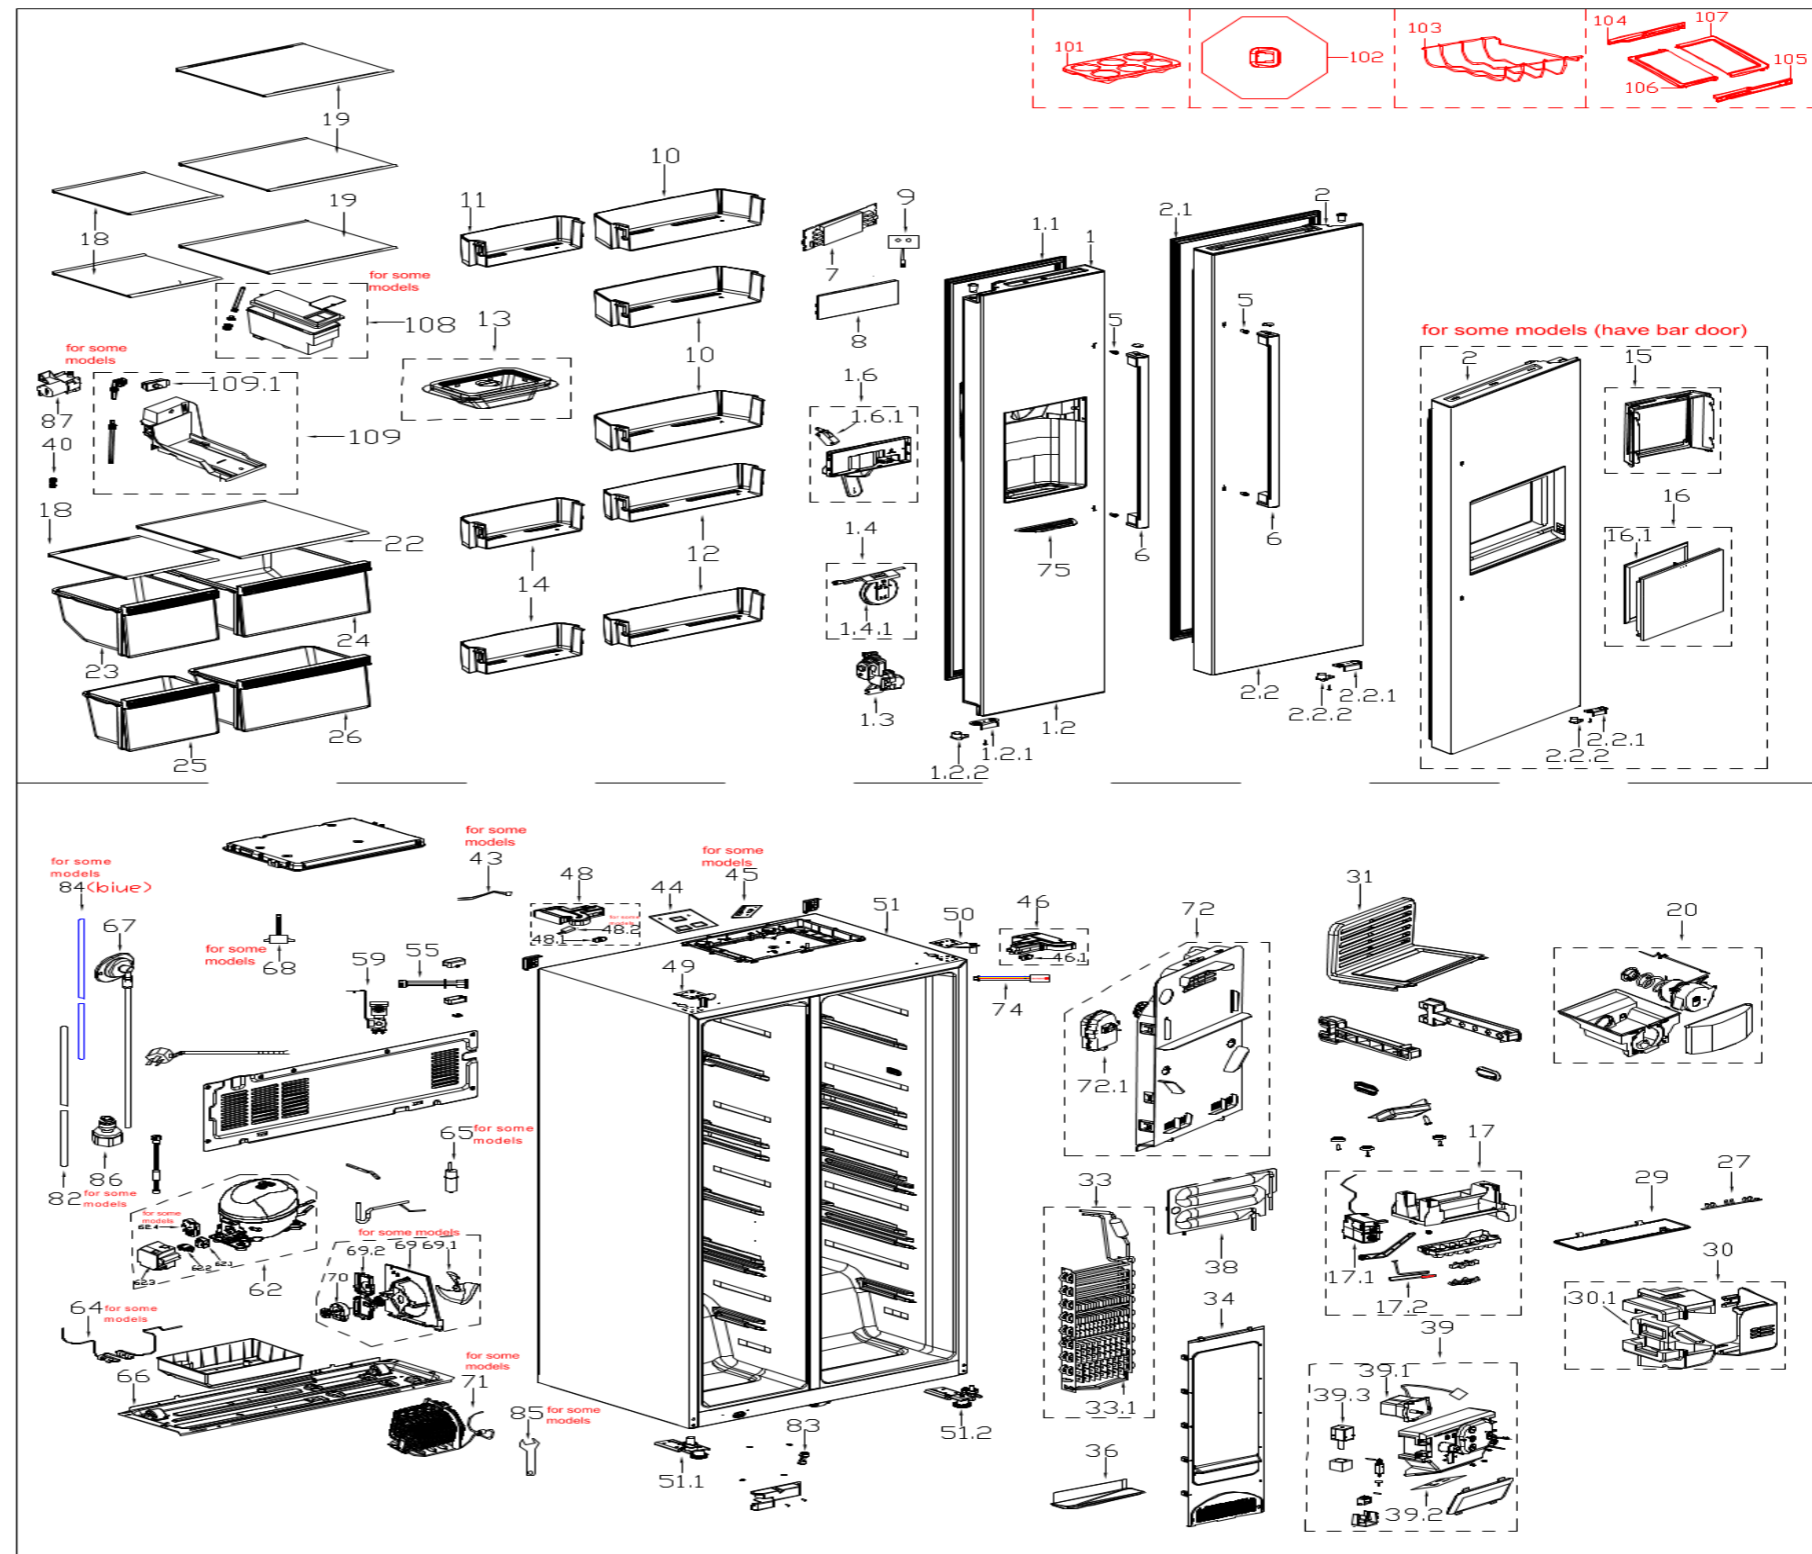

BAFF493

EX_ID	Spare Parts Code	Part Name	Qty.
72.1	11002015001688	BAFF493 Fan Motor	1
74	11201004000089	BAFF493 Humidity Sensor	1
17.2	11201007000779	BAFF493 Temperature Sensor	1
69.2	12131000000837	BAFF493 Fixing Clip	1
31	12131000001127	BAFF493 Box Cover	1
8	12131000003062	BAFF493 Display Control Panel	1
1.2.1	12131000003250	BAFF493 Door Self-Locking	1
2.2.1	12131000003250	BAFF493 Door Self-Locking	1
82	12131000005969	BAFF493 Drain-Pipe	1
72.2	12131000006650	BAFF493 Flabellum	1
40	12131000006779	BAFF493 Drain Pipe Connector	1
1.1	12131000009957	BAFF493 Door Gasket Of Freezer	1
2.1	12131000010479	BAFF493 Door Gasket Of Refrigerator	1
11	12131000019723	BAFF493 F Small Tray Assembly	1
67	12131000037462	BAFF493 Drain-Pipe Assembly	1
50	12231000007140	BAFF493 Upper Hinge Assembly	1
51.1	12231000010013	BAFF493 Lower Hinge Assembly	1
51.2	12231000010021	BAFF493 Lower Hinge Adjust Feet Assembly	1
36	12231000010116	BAFF493 Drain Tray	1
18	12531000000933	BAFF493 Freezer Glass Shelf Assembly	3
19	12531000001266	BAFF493 Glass Shelf Components Of Refrigerator	3
2	12831000000053	BAFF493SS Refrigerator Door	1
1	12831000005846	BAFF493SS Freezer Door	1
6	12931000000521	BAFF493 Door Handle Of Fridge Compartment	2
7	17131000000097	BAFF493 Display Control Panel	1
27	17431000000072	BAFF493 Led Lamp	1
48.2	17431000000119	BAFF493 Magnetism Control Switch	1
39.2	17431000000146	BAFF493 Led Lamp	1
9	17431000000228	BAFF493 Led Lamp	1
39.1	17431000000340	BAFF493 Ice Output Motor	1
17.1	17431000000342	BAFF493 Motor Im	1
1.3	17431000000346	BAFF493 Open Door Motor	1
1.6.1	17431000000375	BAFF493 Pillar Switch	1
46.1	17431000000410	BAFF493 Pillar Switch	1
48.1	17431000000410	BAFF493 Pillar Switch	1
30.1	17431000000895	BAFF493 Electric Damper	1
39.3	17431000000905	BAFF493 Electromagnet	1
59	17431000001483	BAFF493 Water Valve	1
1.4.1	17431000001501	BAFF493 Compensation Heater\	1
1.2	12131000009420	BAFF493 End Cap Of Freezer	1
1.2.2	12231000006156	BAFF493 Reinforcement Iron Bar	1
1.4	12131000073266	BAFF493 Parts Of Ice Cube Box	1
1.6	12131000057911	BAFF493 Cover Assembly	1
2.2	12131000009086	BAFF493 End Cap Of Refrigerator	1
2.2.2	12231000006156	BAFF493 Reinforcement Iron Bar	1
5	12931000000613	BAFF493 Handle Fixed Shaft	4
10	12131000019725	BAFF493 R Large Tray Assembly	3
11	12131000019726	BAFF493 F Small Tray Assembly	2
12	12131000019727	BAFF493 R Small Tray Assembly	2
13	12131000011278	BAFF493 Sealed Case Assembly	1
17	12131000057786	BAFF493 Parts Of Ice Cube Box	1
20	12131000057954	BAFF493 Parts Of Ice Cube Box	1
23	12131000019728	BAFF493 F Upper Drawer Assembly	1
25	12131000019722	BAFF493 F Bottom Drawer Assembly	1
29	12131000005489	BAFF493 Lamp Cover	1
30	12131000057948	BAFF493 Air Duct Components Of Refrigerator	1
33	15831000003103	BAFF493 Component Supplying Fin Evaporator	1
33.1	17431000019527	BAFF493 Defrost Heater	1
34	12131000057094	BAFF493 Air Duct Of Freezer	1
39	12131000057947	BAFF493 Crushed Ice Assembly	1
43	17431000001017	BAFF493 Wires	1
44	17131000010502	BAFF493 Main Control Board	1
45	17131000003741	BAFF493 Variable Frequency Driver Board	1