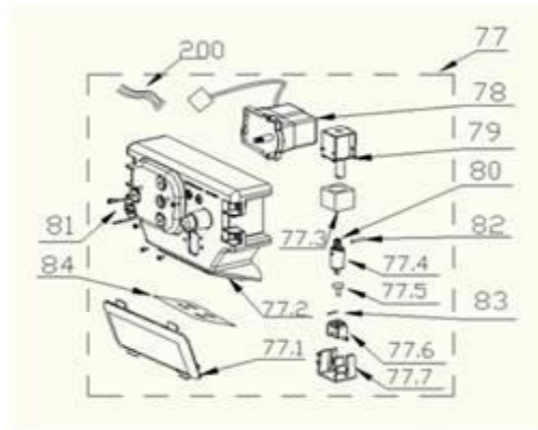

Item	Spare part number	Description	Qty
2	12131000003250	BAFF504 Door Self-Locking Block	2
3	12231000006156	BAFF504 Hinge Reinforce Plate	2
4	11301803000066	BAFF504 Bolt	4
5	12931000000521	BAFF504 Door Handle	2
8	12831000000053	BAFF504 Fridge Door	1
9	12131000010479	BAFF504 Fridge Door Seal	1
10	12131000A01802	BAFF504 Fridge Small Tray	2
11	12131000A01803	BAFF504 Large Tray	3
12	12131000A01785	BAFF504 Vegetable Basket	1
13	12131000A01786	BAFF504 Vegetable Basket	1
14	12531000000953	BAFF504 Glass Shelf	1
15	12531000001266	BAFF504 Glass Shelf	3
17	12131000007677	BAFF504 Water Box	1
18	12131000001542	BAFF504 Fridge Air Duct Cover	1
19	12131000000805	BAFF504 Hanging Knob	2
20	16331000000838	BAFF504 Fridge Bottom Duct Foam	1
21	17431000000895	BAFF504 Vtc Air Flux	1
22	16331000000907	BAFF504 Air Duct Foam	1
23	12131000001181	BAFF504 Filter Cap	1
24	12131000006892	BAFF504 Filter	1
25	12131000006411	BAFF504 Shield	1
26	12131000006895	BAFF504 Filter Head	1
27	12131000005969	BAFF504 Flexible Tube	1
28	12131000005999	BAFF504 Flexible Tube	1
29	12131000018576	BAFF504 Stopper	5
30	12131000018577	BAFF504 Stopper	5
31	12131000005489	BAFF504 Lamp Cover	1
32	17431000000072	BAFF504 Led Lamp	1
33	12131000001072	BAFF504 Sensor Box Cover	2
35	12131000001228	BAFF504 Beam Cover	1
37	12231000010013	BAFF504 Left Bottom Hinge	1
38	12131000006779	BAFF504 Quick Fitting	1
39	12131000015856	BAFF504 Adjustable Foot	2
40	12231000010021	BAFF504 Right Bottom Hinge	1
41	12131000015750	BAFF504 Shaft Sleeve	1
44	17431000001483	BAFF504 Water Valve	1
46	15531000000012	BAFF504 Pipe Connection	1
48	113011290000089	BAFF504 Screw	4
52	15531000000019	BAFF504 Pipe Connection	1
53	12631000000244	BAFF504 Rubber	4
54	17431000001268	BAFF504 Capacitance	1
57	12131000004261	BAFF504 Drain Tray	1
59	12131000005870	BAFF504 Drain Tube	1
60	12131000005860	BAFF504 Flexible Tube	1
61	12131000000793	BAFF504 Pipe Clip	9
62	12131000001214	BAFF504 Pipe Cover	1
63	12131000018114	BAFF504 Main Control Pcb Mounting-Box Cover	1