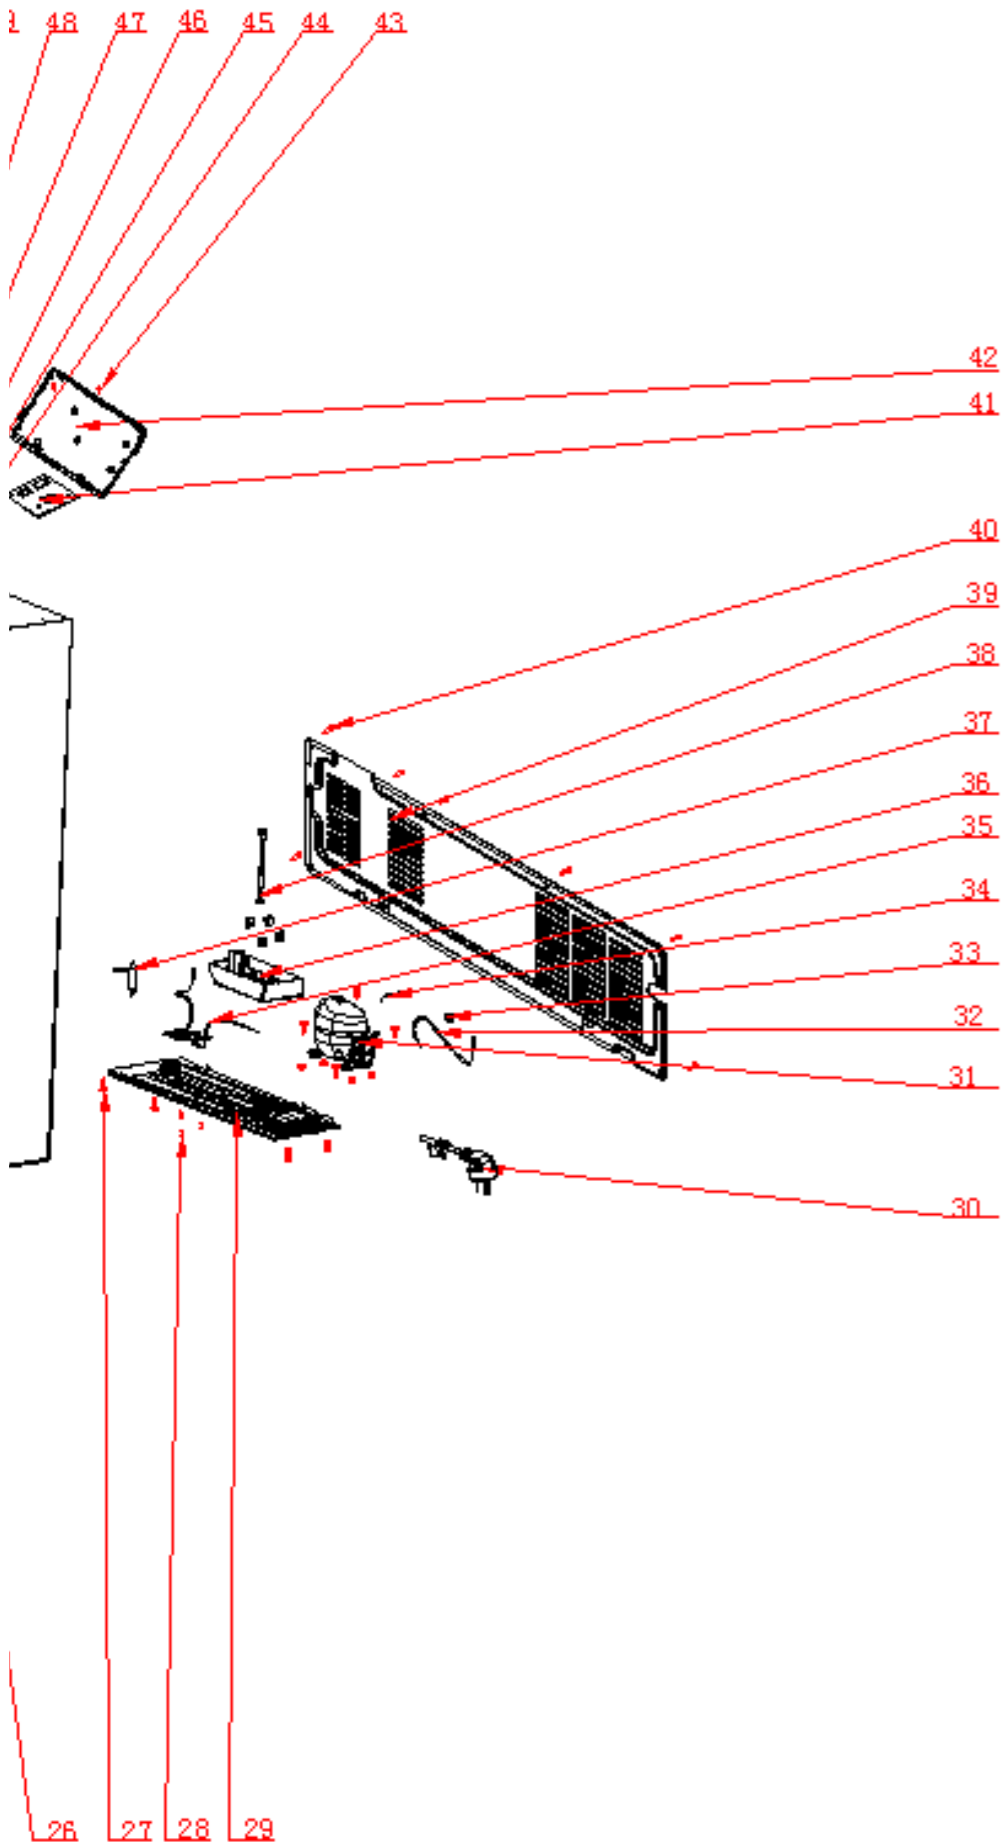

To order Spare Parts, please contact us at 01 8428222, or email at sparesireland@glendimplex.com

BAFF526SS Parts List

Spare Parts are stored in our Ireland warehouse, and are shipped with 48 hour courier

72	12131000A01801	BAFF526 Freezer Tray	5
73	12131000003049	BAFF526 Display And Control Panel	1
74	17131000000124	BAFF526 Display Control Pcb	1
75	12831000002204	BAFF526 Freezer Door	1
76	12131000009957	BAFF526 Freezer Door Seal	1
77	12131000A01782	BAFF526 Freezer Top Drawer	1
78	12131000A01781	BAFF526 Freezer Bottom Drawer	1
79	12131000000302	BAFF526 Twist Ice Maker	1
80	12131000000181	BAFF526 Ice Storage Box	1