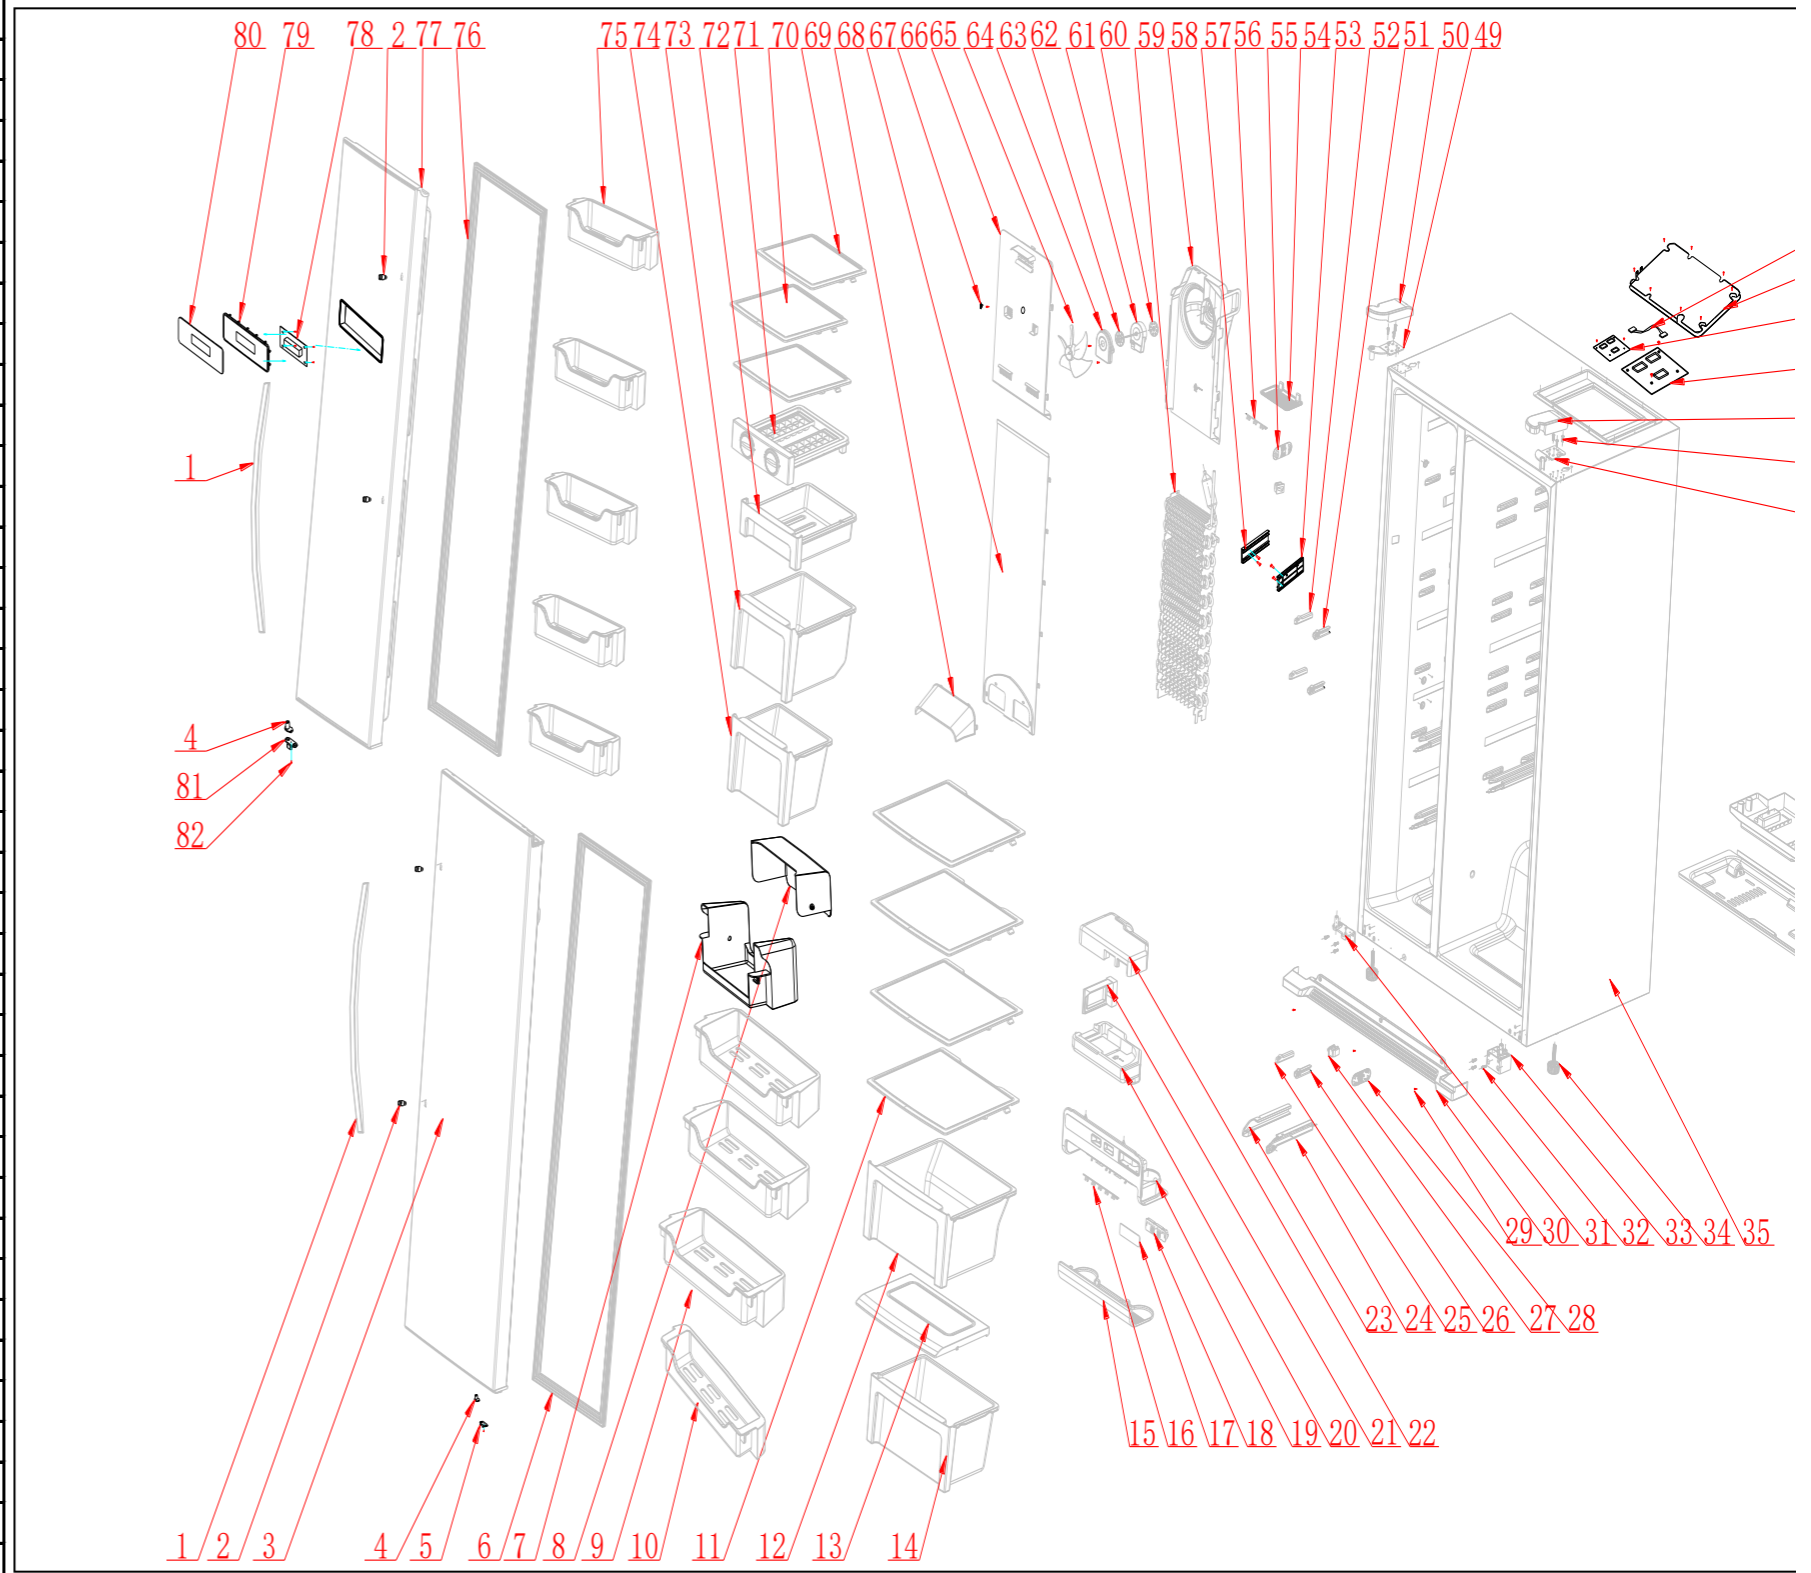

| Item | Spare ID | Description | Qty |
|------|--------------|---|-----|
| 1 | 502908000124 | Fridge Door Handle BAFF537SS | 2 |
| 2 | 502501100010 | Bolt BAFF537SS | 4 |
| 3 | 503700113890 | Fridge Door BAFF537SS | 1 |
| 4 | 501155810017 | Door Closer BAFF537SS | 2 |
| 5 | 500755310001 | Door Stopper BAFF537SS | 1 |
| 6 | 50115501000H | Fridge Door Seals BAFF537SS | 1 |
| 7 | 501151210006 | Utility Bottle Shelf BAFF537SS | 1 |
| 8 | | | 1 |
| 9 | 501151210017 | Fridge Big Bottle Shelf BAFF537SS | 3 |
| 10 | 501151210018 | Fridge Big Bottle Shelf BAFF537SS | 1 |
| 11 | 503602010270 | Fridge Glass Shelf BAFF537SS | 4 |
| 12 | 501154510018 | Fridge Upper Drawer BAFF537SS | 1 |
| 13 | 501154510030 | Fridge Bottom Drawer Cover BAFF537SS | 1 |
| 14 | 501154510017 | Fridge Bottom Drawer BAFF537SS | 1 |
| 15 | 501154510029 | Fridge Lamp Cover BAFF537SS | 1 |
| 16 | 502410000103 | Led Lamp BAFF537SS | 1 |
| 19 | 50115371A030 | Fridge Top Air Channel Panel BAFF537SS | 1 |
| 20 | 502201000140 | Fridge Air Channel Foam BAFF537SS | 1 |
| 21 | 502404000151 | Electric Throttle BAFF537SS | 1 |
| 22 | 502201000141 | Fridge Air Channel Foam BAFF537SS | 1 |
| 23 | 501154510010 | Drawer Left Slider BAFF537SS | 1 |
| 24 | 501154510009 | Drawer Right Slider BAFF537SS | 1 |
| 25 | 501154510008 | Drawer Left Stopper BAFF537SS | 1 |
| 26 | 501154510007 | Drawer Right Stopper BAFF537SS | 1 |
| 28 | 501125810006 | Sensor Box Cover BAFF537SS | 1 |
| 29 | 502500100048 | Screw BAFF537SS | 3 |
| 30 | 501155610041 | Bottom Cover BAFF537SS | 1 |
| 31 | 502905010210 | Bottom Hinge BAFF537SS | 1 |
| 32 | 502500300052 | Screw BAFF537SS | 9 |
| 33 | 502905010203 | Right Bottom Hinge BAFF537SS | 1 |
| 34 | 501155810053 | Adjustable Foot BAFF537SS | 2 |
| 36 | 500754510001 | Compressor Mounting Panel BAFF537SS | 1 |
| 37 | 50115451000D | Evaporator Tray BAFF537SS | 1 |
| 38 | 501440410014 | Compressor BAFF537SS | 1 |
| 40 | 500755810007 | Back Cover BAFF537SS | 1 |
| 41 | 502401000350 | Power Cable BAFF537SS | 1 |
| 42 | 502905010143 | Top Hinge BAFF537SS | 1 |
| 43 | 502500300052 | Screw BAFF537SS | 6 |
| 44 | 501155610033 | Left Hinge Cover BAFF537SS | 1 |
| 45 | 502301010092 | Main Control Pcb BAFF537SS | 1 |
| 47 | 501155810269 | Main Control Pcb Cover BAFF537SS | 1 |
| 49 | 502905010144 | Top Hinge BAFF537SS | 1 |
| 50 | 501155610032 | Left Hinge Cover BAFF537SS | 1 |
| 51 | 501154510007 | Drawer Right Stopper BAFF537SS | 2 |
| 52 | 501154510008 | Drawer Left Stopper BAFF537SS | 2 |
| 54 | 501154510011 | Led Lamp Cover BAFF537SS | 1 |
| 55 | 501125810006 | Sensor Box Cover BAFF537SS | 1 |
| 56 | 502410000102 | Freezer Led BAFF537SS | 1 |
| 58 | 502201000141 | Freezer Upper Air Channel Mount BAFF537SS | 1 |
| 59 | 501754510004 | Evaporator BAFF537SS | 1 |