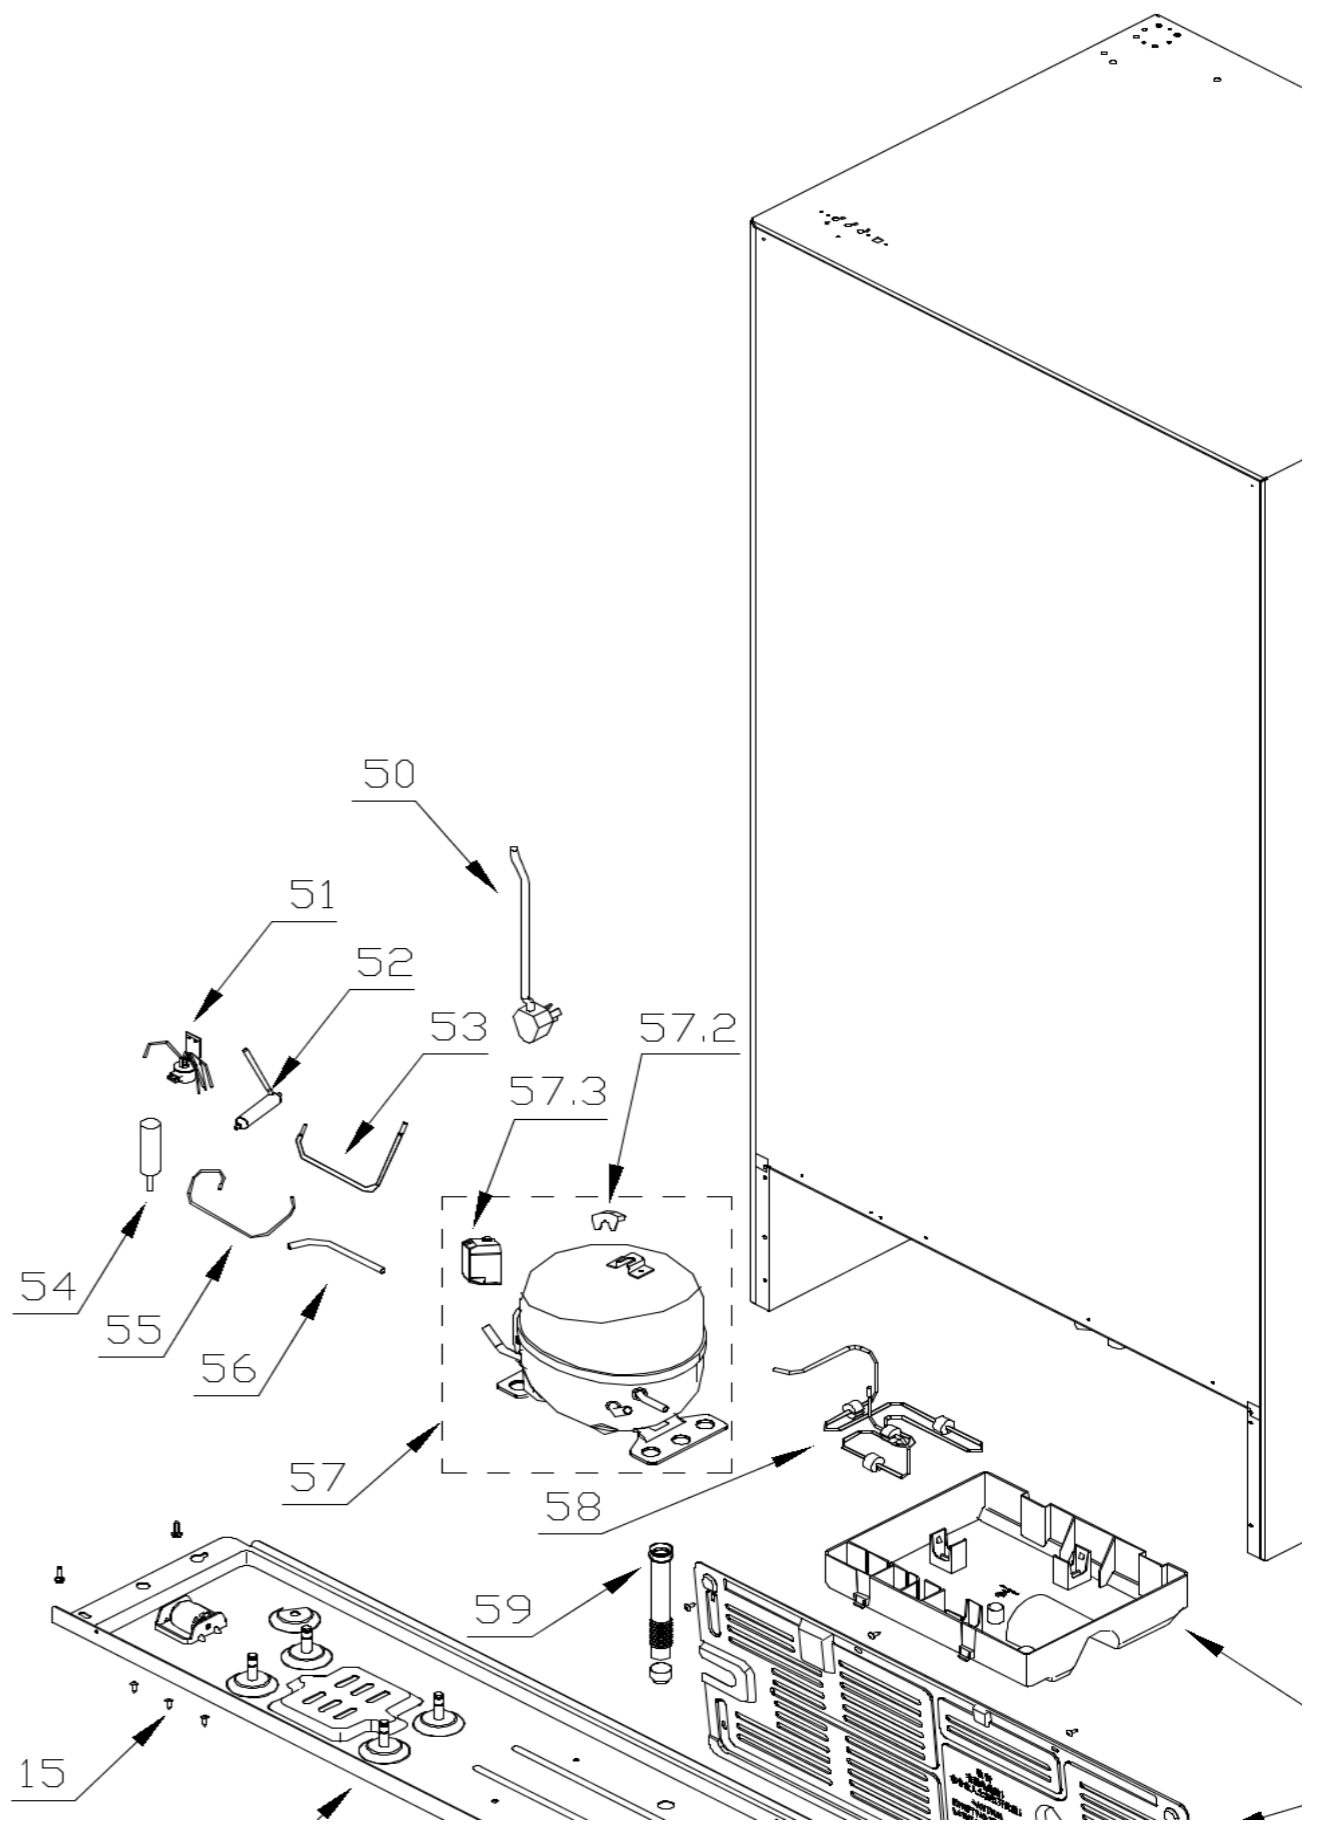

31	12131000021581	BAMD482SS Deodorizer	1
32	12231000007279	BAMD482SS Middle Hinge Assemblies	1
33	12231000007280	BAMD482SS Middle Hinge	1
34	11303125000568	BAMD482SS Tapping Screw	2
35	12131000018382	BAMD482SS Seperation Plate Components	1
36	11303119000195	BAMD482SS Tapping Screw	8
37	12131000018370	BAMD482SS Air Duct Of Freezer	1
38	11002015001802	BAMD482SS Freezer Fan Motor	1
39	11201007001580	BAMD482SS Freezer Temperature Sensor	1
40	12231000011280	BAMD482SS Drain Tray	1
41	15831000000621	BAMD482SS Component Supplying Fin Evaporator	1
42	12531000001637	BAMD482SS Fridge Glass Shelf	2
43	12531000003286	BAMD482SS Fridge Glass Shelf Lower	1
44	12131000018388	BAMD482SS Guide	1
45	12131000004760	BAMD482SS Veg Crisper Left	1
46	12131000004756	BAMD482SS Veg Crisper Right	1
48	12131000033521	BAMD482SS Freezer Bottom Drawer	2
49	12531000003261	BAMD482SS Freezer Glass Shelf	2
50	17431000000059	BAMD482SS Power Line	1
51	17431000000014	BAMD482SS Diverter Valve	1
52	15531000000118	BAMD482SS Dry Filter	1
53	15531000000109	BAMD482SS Suction Connection Tube	1
54	17431000001266	BAMD482SS Capacitor	1
55	15531000000043	BAMD482SS Connector Tube	1
56	15531000000105	BAMD482SS Processing Tubes	1
57	11101010004385	BAMD482SS Fixed Speed Reciprocating Compressor	1
58	15531000001221	BAMD482SS Component Supplying Pipe Connector	1
59	12131000029101	BAMD482SS Drain-Pipe	2
60	12131000004260	BAMD482SS Drain Tray	1
61	12231000005834	BAMD482SS Compressor Mounting Panel	1
62	12231000023521	BAMD482SS Compressor Back Cover	1