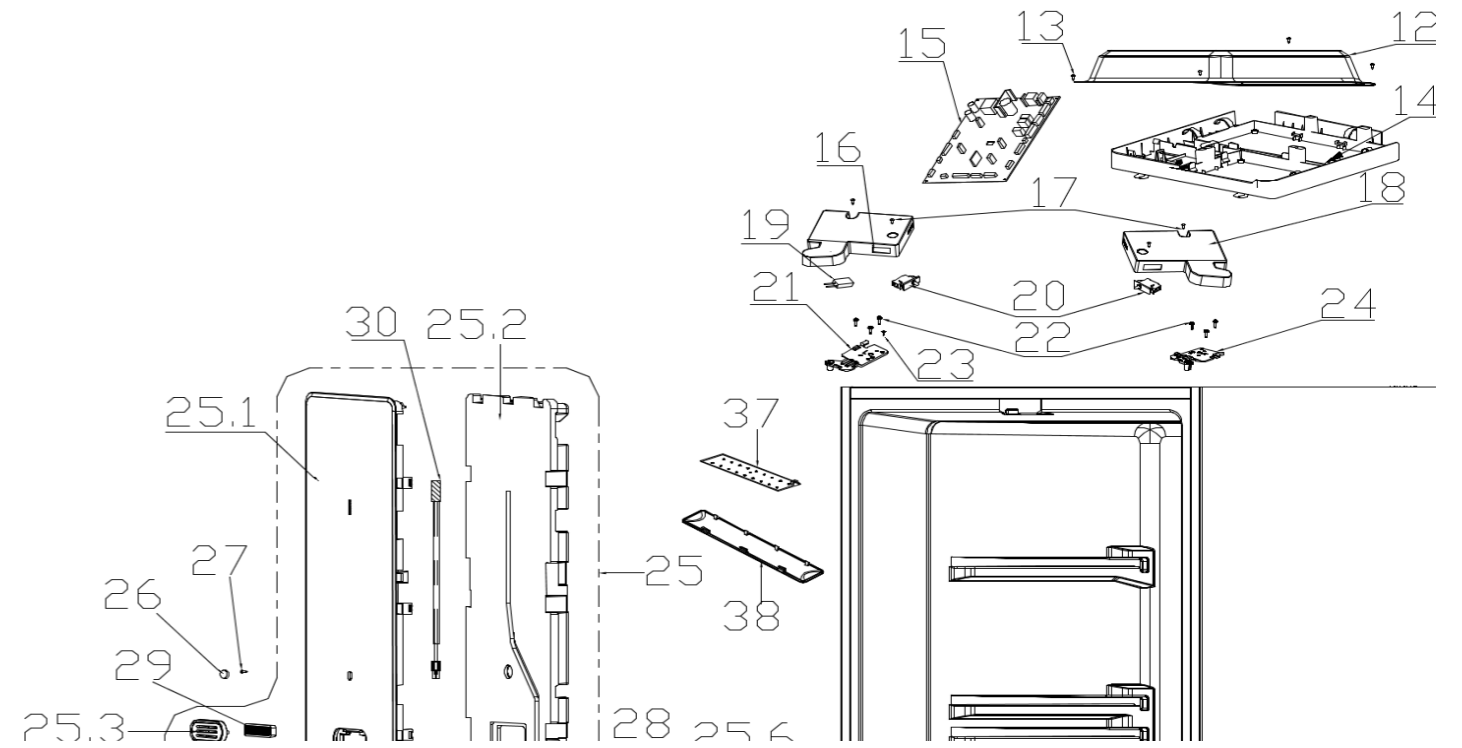

To order Spare Parts, please contact us at 01 8428222, or email at sparesireland@glendimplex.com

BAMD396SS Parts List

Spare Parts are stored in our Ireland warehouse, and are shipped with 48 hour courier

39	1583100000761	BAMDF396SS Evaporator	1
40	12231000006734	BAMDF396SS Freezer Drain Tray	1
41	12131000000991	BAMDF396SS Levelling Feet	2
43	12531000004743	BAMDF396SS Fridge GlaSS Shelf	3
44	12131000032901	BAMDF396SS Vegetable Crisper	1
45	12131000024002	BAMDF396SS Freezer Upper Drawer	1
46	12131000024005	BAMDF396SS Freezer Bottom Drawer	1
47	12131000000919	BAMDF396SS Splitter	1
48	12231000005654	BAMDF396SS CompreSSor Back Cover	1
49	17431000001103	BAMDF396SS Power Cord	1
50	15531000001762	BAMDF396SS ProceSSing Tubes	1
51	15531000000102	BAMDF396SS Suction Connection Tube	1
52	15531000001761	BAMDF396SS Dry Filter	1
53	11101010005048	BAMDF396SS CompreSSor	1
54	12131000029101	BAMDF396SS Drain-Pipe	1
55	12231000005801	BAMDF396SS CompreSSor Mounting Panel	1
56	17431000001268	BAMDF396SS Capacitor	1