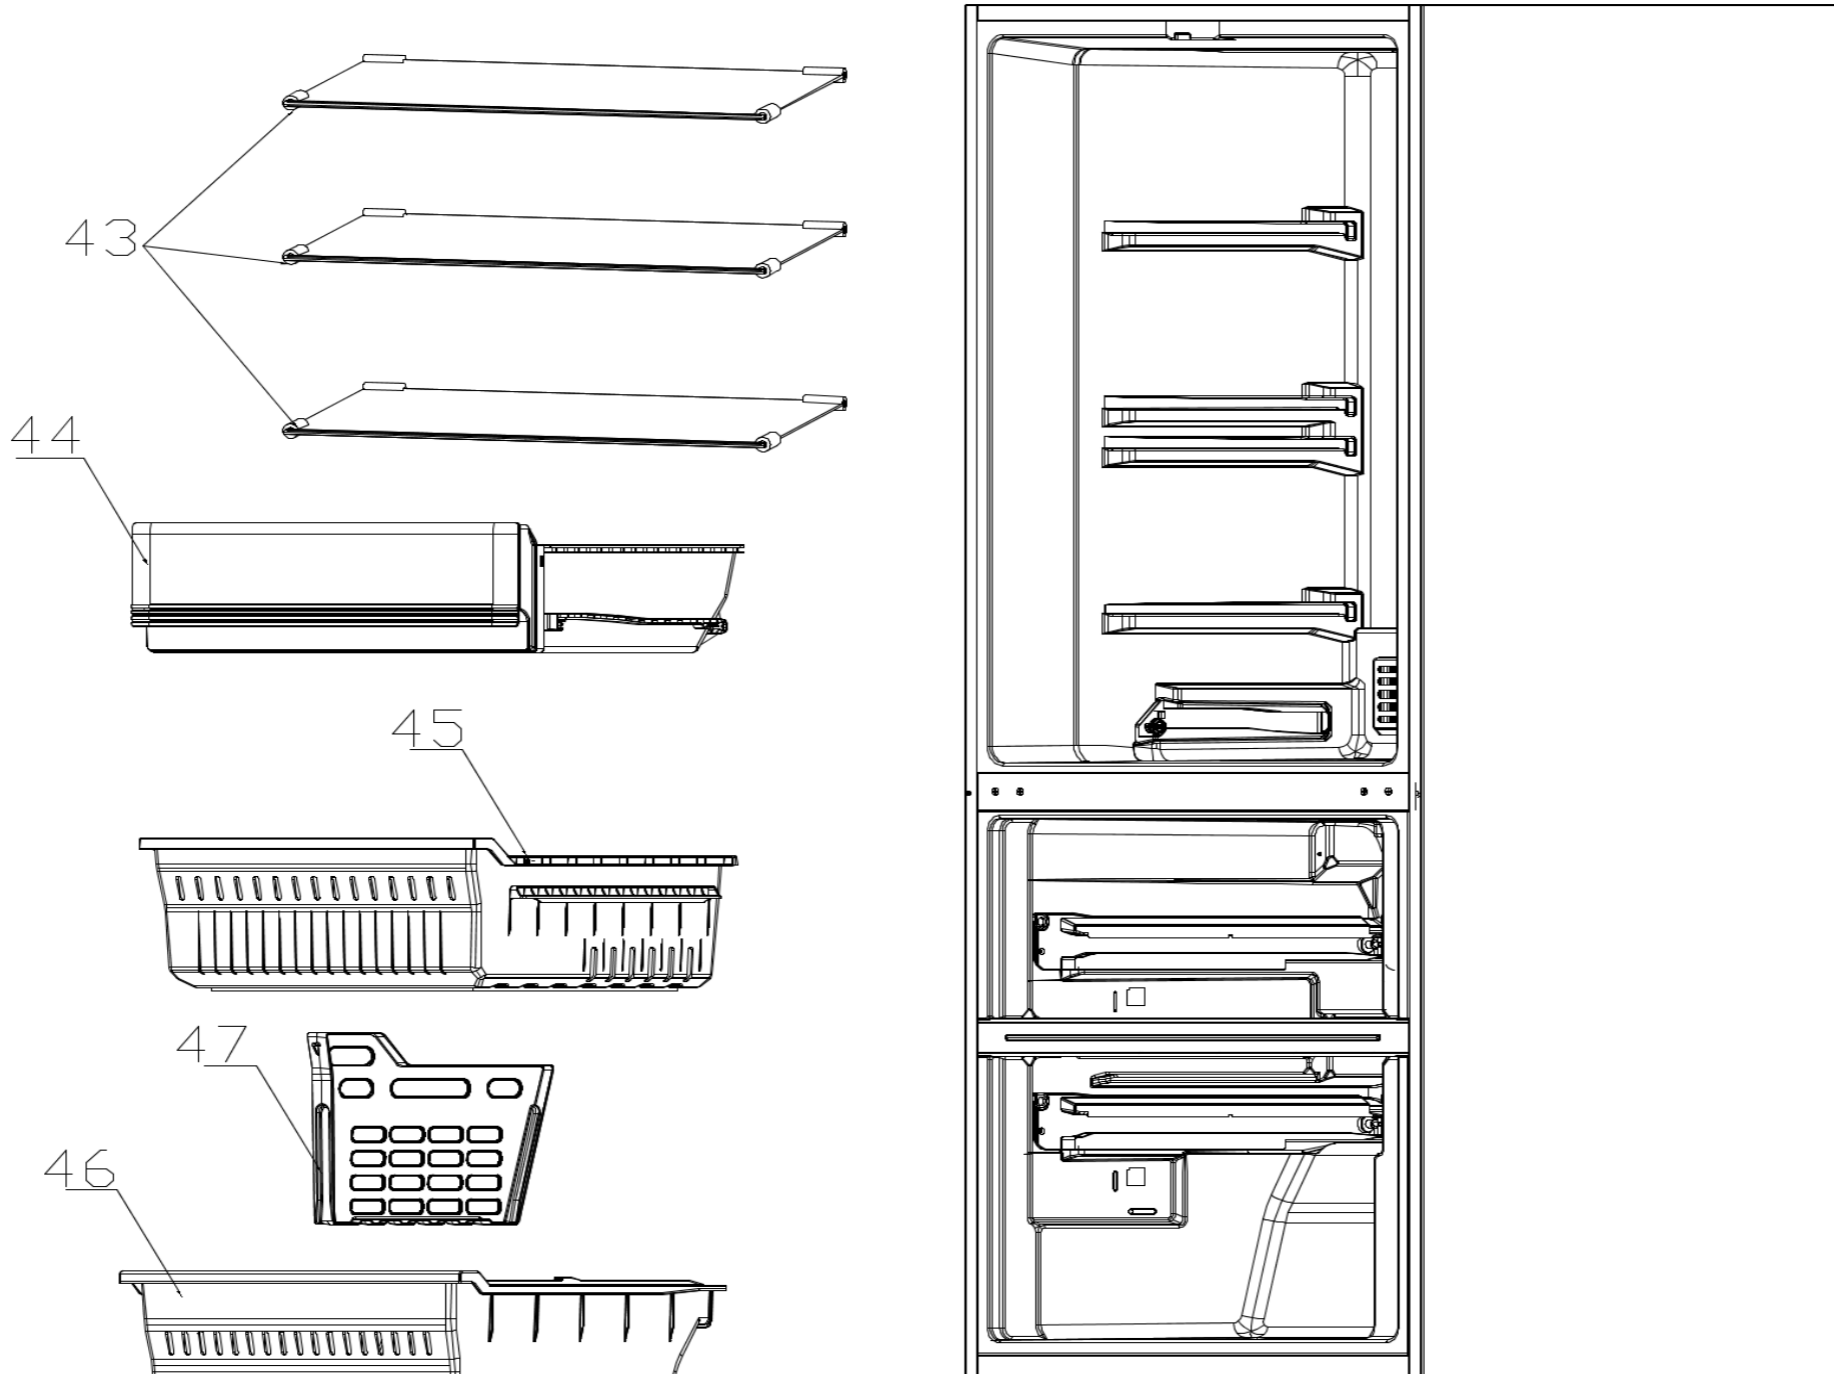

The difference in part number is because of different product configuration, not because of missing.