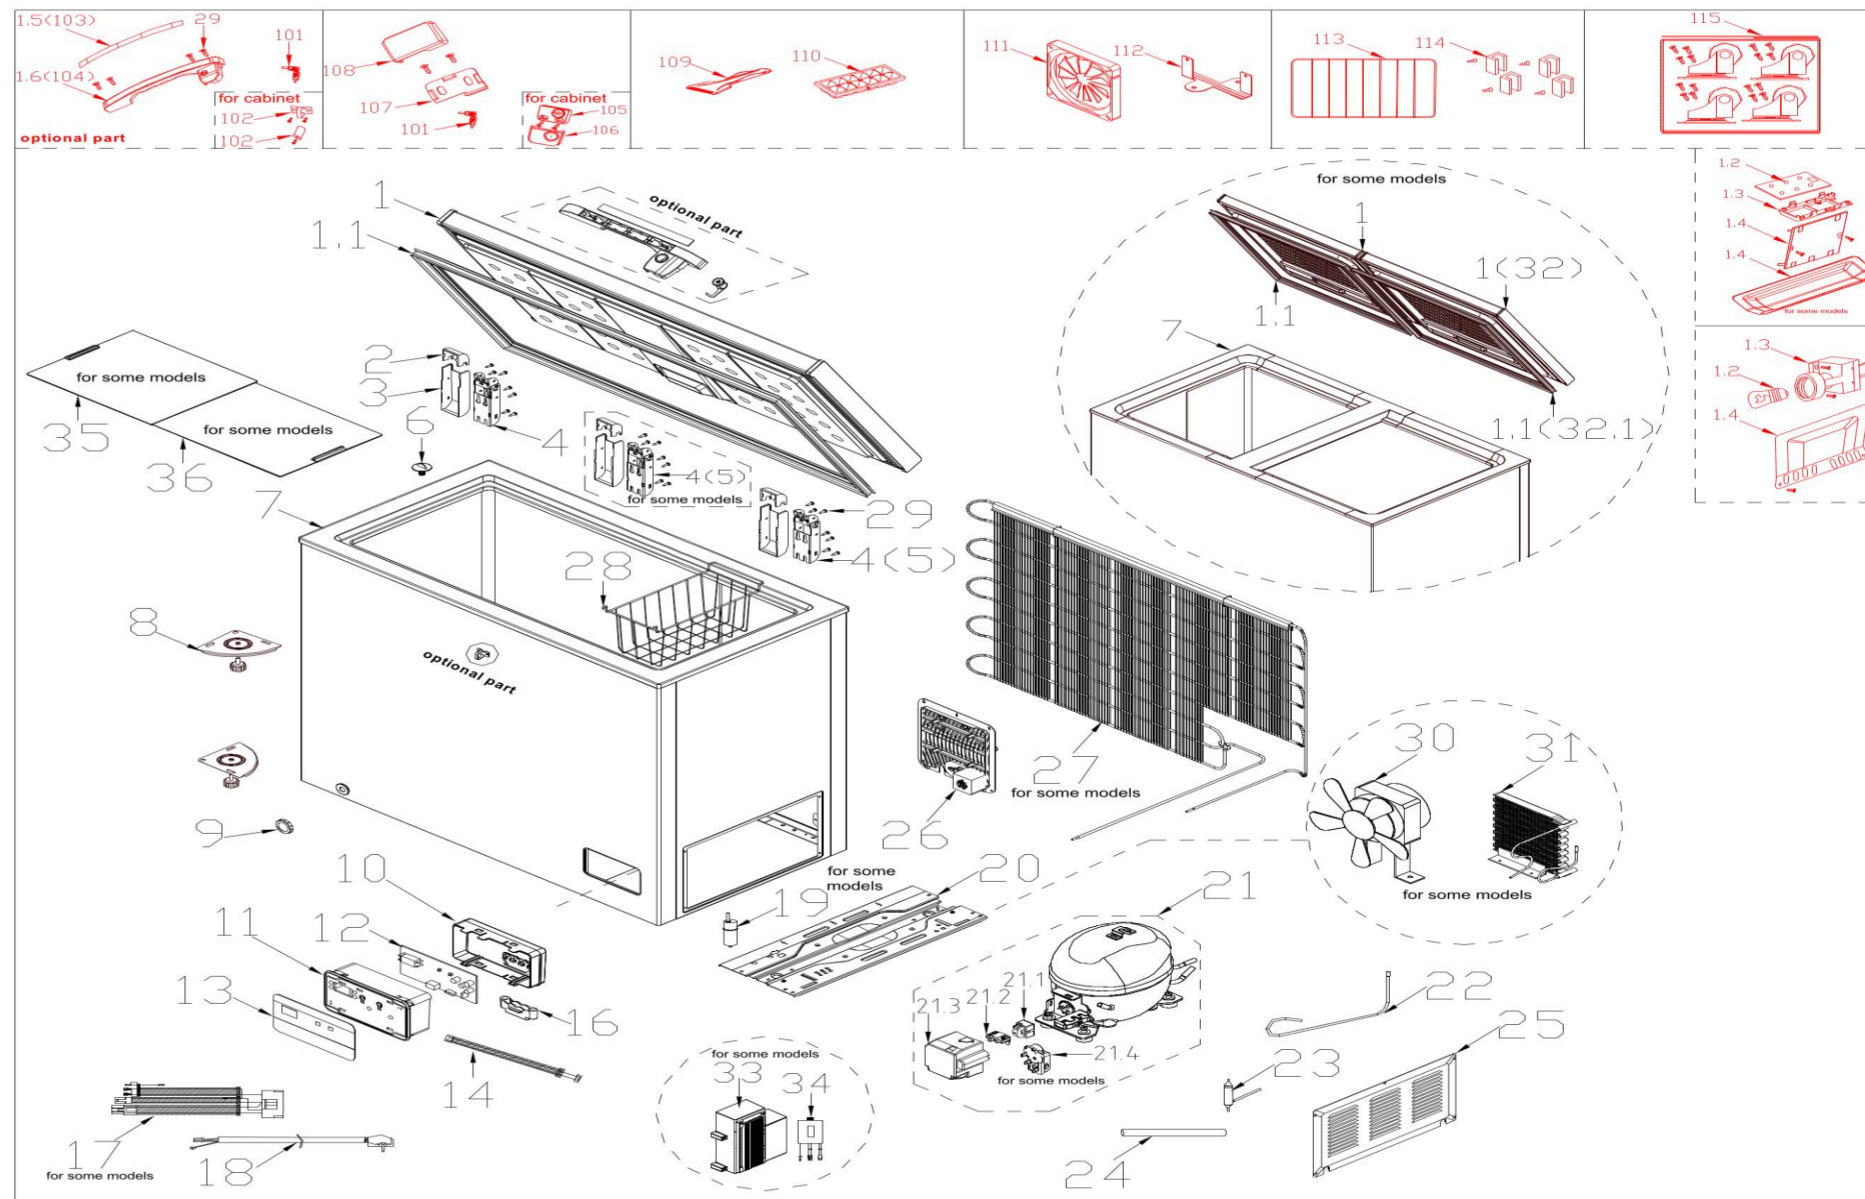

EX_ID	Spare Parts Code	Part Name	Qty.
1	12832000011124	BCF100E Freezer door	1
1.1	12132000000433	BCF100E Door gasket	1
1.2	17431000001588	BCF100E LED lamp	1
1.3	12132000000517	BCF100E Lamp mounting plate	1
1.4	12132000000521	BCF100E Lamp cover	1
2	12132000001075	BCF100E Upper hinge cover	2
3	12132000001076	BCF100E Lower hinge cover	2
4	12232000000481	BCF100E Sheet mental hinge	1
5	12232000000473	BCF100E Sheet mental hinge	1
7	12832000006822	BCF100E Cabinet	1
8	12232000000698	BCF100E No wheel corner plate	2
9	12132000000361	BCF100E Water pipe cover	1
10	12132000002082	BCF100E Temperature-control box	1
11	12132000002081	BCF100E Temperature-control panel	1
12	17131000003961	BCF100E Main control board	1
13	16032000001281	BCF100E Display control panel surface	1
14	17431000001148	BCF100E Wires	1
17	17431000002944	BCF100E Wires	1
18	17431000000055	BCF100E Power cord	1
19	17431000001273	BCF100E Capacitor	1
20	12232000011624	BCF100E Compressor mounting panel	1
21	11101010000595	BCF100E Fixed Speed Reciprocating Compressor	1
21.1	12031000001062	BCF100E Starter	1
21.2	12031000001261	BCF100E Protector	1
21.3	12031000001171	BCF100E Electric appliance shield	1
22	15532000000121	BCF100E Component supplying pipe connector	1
23	15531000000127	BCF100E Dry filter	1
25	12232000001096	BCF100E shutter	1
26	12132000002121	BCF100E Ventilating window	1
28	12132000002188	BCF100E Basket	1
29	11303309000081	BCF100E tapping locking screw	15
109	12131000001043	BCF100E Ice scoop	1