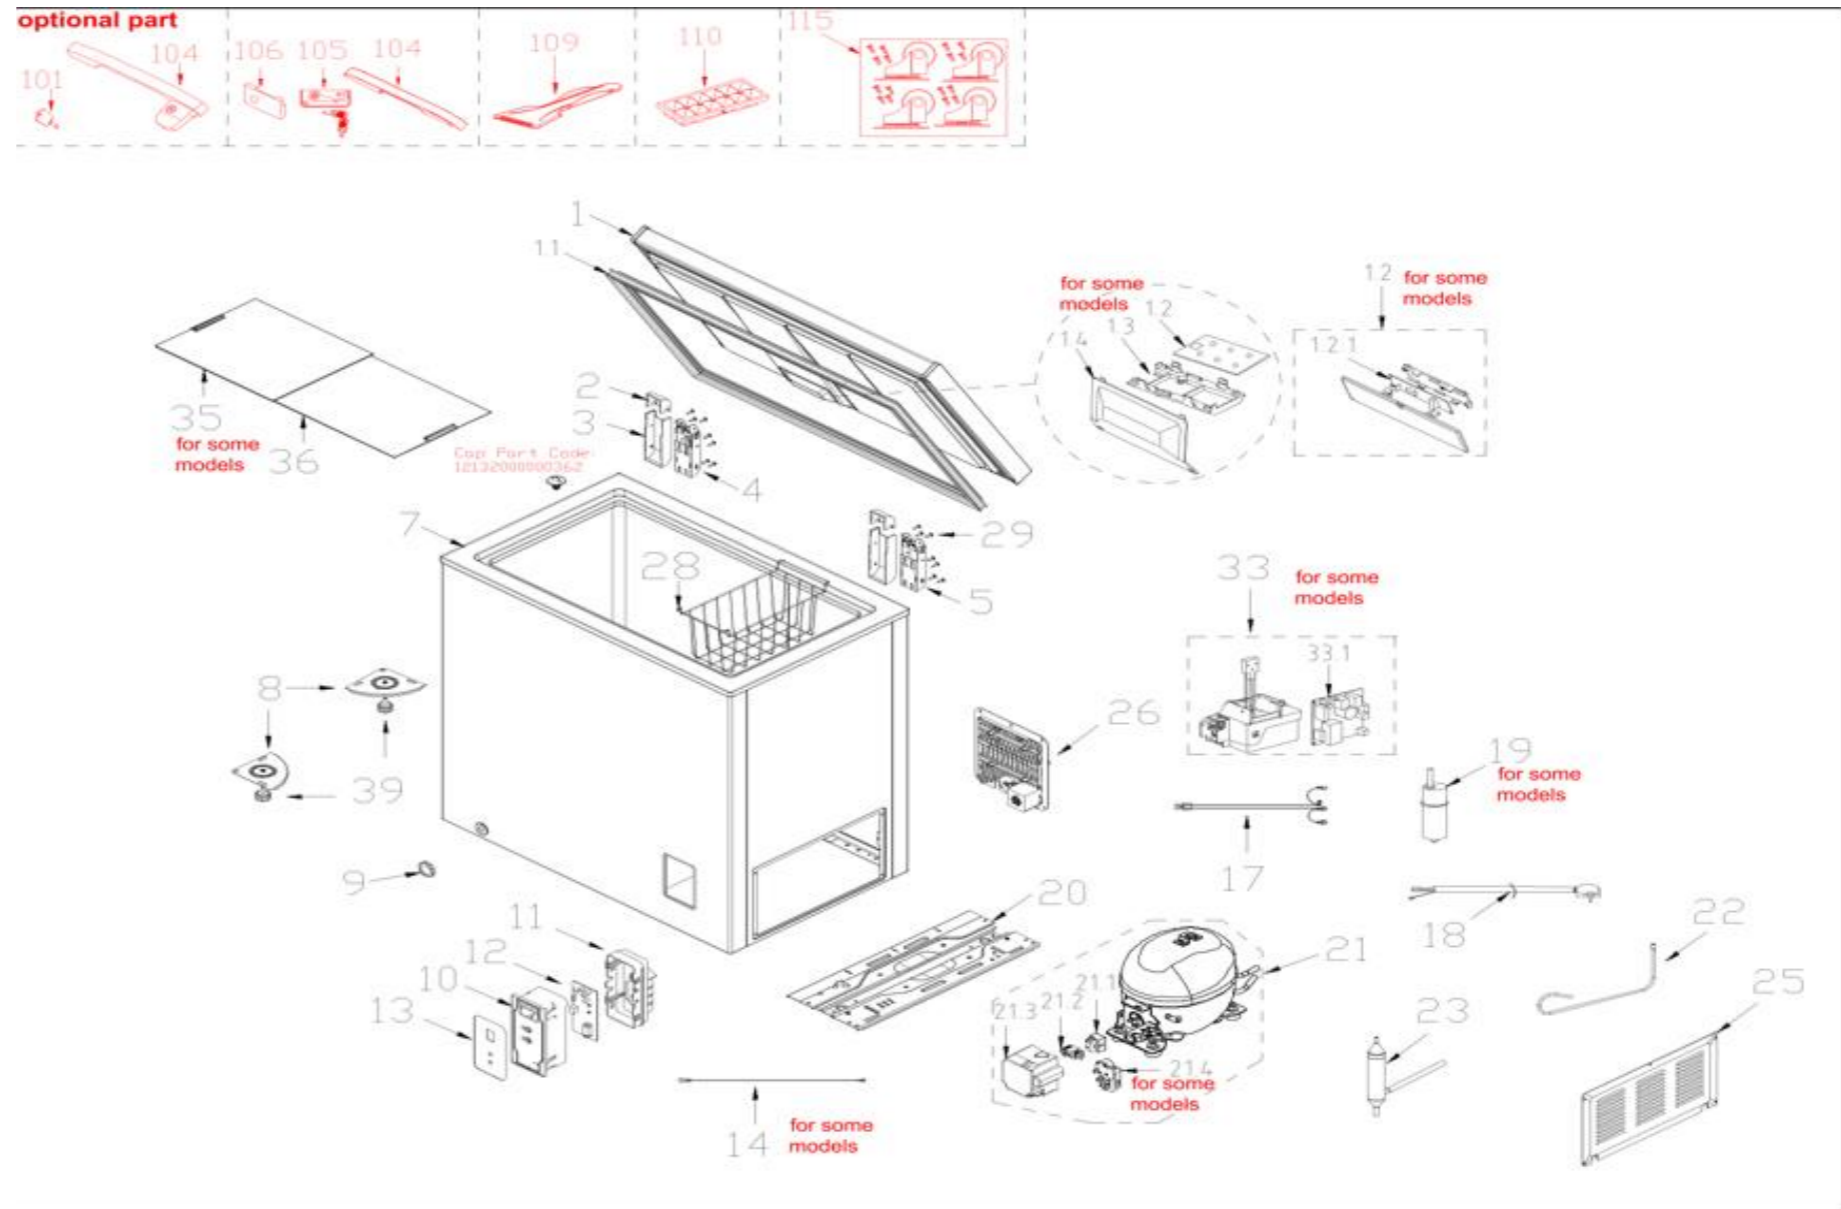

BCFE200 Exploded View

EX_ID	Spare Parts Code	Part Name(EN)	Qty.
1	12832000012442	Freezer door assembly	1
1.1	12132000006506	Door gasket	1
2	12132000011998	Upper hinge cover	2
3	12132000011980	Lower hinge cover	2
4	12232000010703	Sheet mental hinge	1
5	12232000010702	Sheet mental hinge	1
7	12832000013342	Cabinet assembly	1
8	12232000012285	Levelling feet corner plate	2
9	12132000000361	Water pipe cover	1
10	12132000008640	Display control panel mounting box	1
11	12132000008641	Display control panel mounting box cover	1
12	17131000018863	Display control board	1
13	16032000003530	Display control panel surface	1
14	17431000001148	Wires	1
17	17431000031386	Wires	1
18	17431000001129	European standard power cord	1
19	17431000001264	Capacitor	1
20	12232000010343	Compressor mounting panel	1
21	11101010010052	Fixed Speed Reciprocating Compressor	1
22	15532000000561	Component supplying pipe connector	1
23	15533100000281	Dry filter	1
25	12132000008538	shutter	1
26	12132000006842	Ventilation window	1
28	12932000000583	Basket	1
29	11303309000081	tapping locking screw	15
39	12132000000529	Levelling feet	2