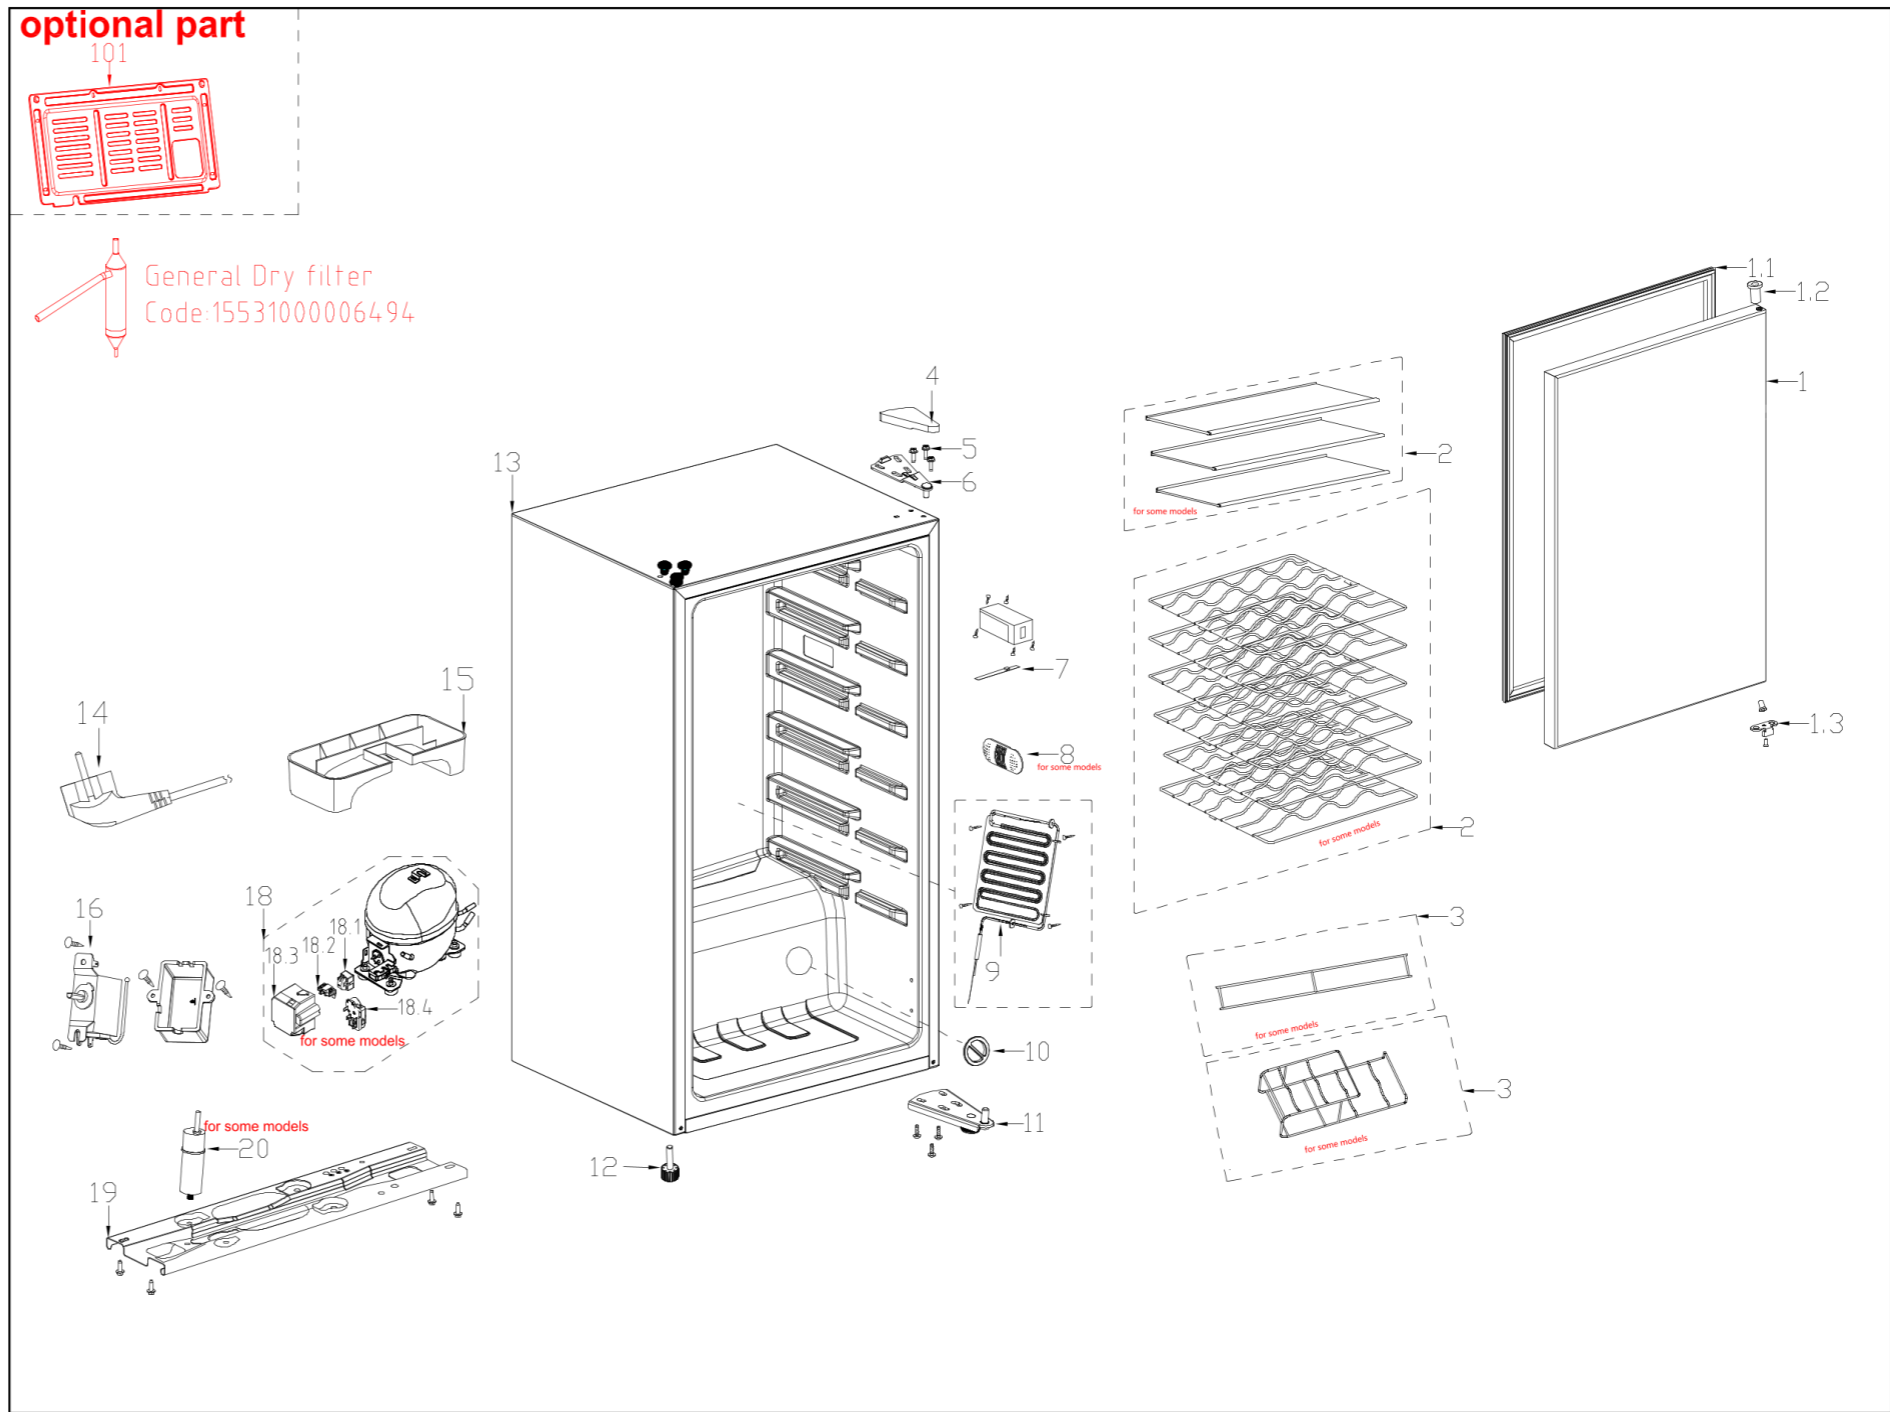

EX_ID	Spare Parts Code	Part Name(EN)	Qty.
1	1253100005843	Glass door BDC76	1
1.1	12131000010001	Door gasket BDC76	1
1.2	1213100006211	Shaft sleeve	3
1.3	1223100006558	Stopper	1
2	1293100003801	steel wire shelf	3
4	1213100005128	Hinge cover	1
5	11303305000004	tapping locking screw	10
6	12231000011665	Upper hinge assembly	1
7	17431000000028	LED lamp BDC76	1
9	15733000000701	Refrigerator rollbond evaporator	1
10	12131000057346	Screen printing knob	1
11	1223100006997	Lower hinge assembly	1
12	1213100000999	Levelling feet	1
13	12831000040058	Cabinet assembly	1
14	17431000000093	Power cord	1
15	1213100004317	Drain tray	1
16	17431000001345	Temperature Controller BDC76	1
18	11101010014213	Fixed speed reciprocating compressor	1
18.1	12031000001062	Starter	1
18.2	12031000001294	Protector	1
19	12231000005828	Compressor mounting panel	1

To order Spare Parts, please contact us at 01 8428222, or email at sparesireland@glendimplex.com

BFSE51DOBLK Parts List

Spare Parts are stored in our Ireland warehouse, and are shipped with 48 hour courier