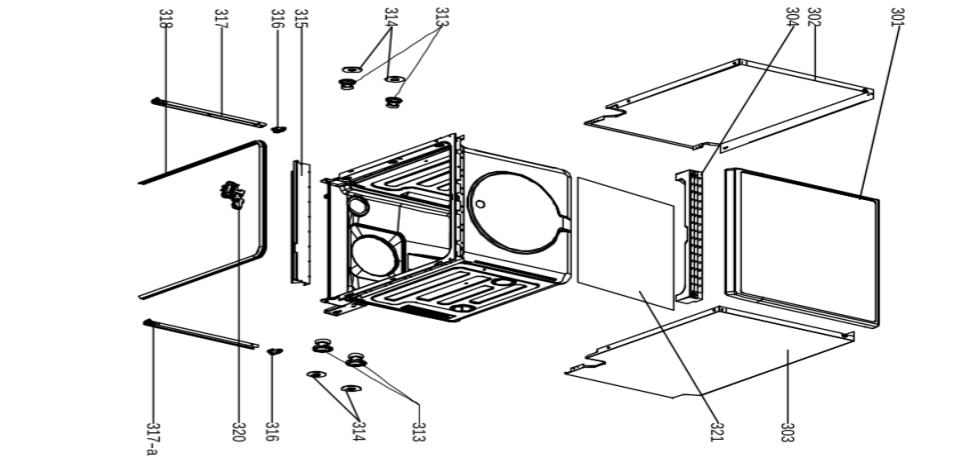

EX_ID	Spare Parts Code	Part Name(EN)	Qty.
A01	12176000A58352	Control Panel Assembly	1
A04	12176000015865	Indicator light Cover	1
A08	12176000001119	Button	1
A09	12176000015866	Button Assembly	1
A22	12276000006382	Outer Door	1
A23	12176000004041	Baseboard	1
A24	17176000A04967	Display Panel	1
202	12276000011912	Inner Door Assembly	1
204	12176000003629	Snap Ring	2
205	12276000001731	Left Hinge Assembly	1
209	17476000013164	Dispenser	1
210	12276000001778	Righ Thing Assembly	1
211	12276000019605	Connecting Board	1
212	12176000008565	Lock Buckle Fixing Block	1
213	12176000034743	Door Lock Hook	1
214	12676000001038	Waterproof Silicone Pad	1
301	12176000010919	Top Plate Assembly	1
302	12276000014486	Left Side Panel	1
303	12276000014466	Right Side Plate	1
304	12176000003869	Upper Back Support	1
313	12176000010412	Rail Support Assembly	4
314	12176000008573	Basket Guider Supporting Holder	4
315	12276000023091	Acoustic Panel	1
316	12176000008496	Stopper	2
317	12276000001357	Rail Assembly	1
317-a	12276000001360	Rail Assembly	1
318	12676000000846	Seal	1
320	17476000A04135	Door Switch Assembly	1
321	12176000010248	Back Plate	1
401	17476000007396	European standard power cord	1
402	12176000010640	Softener Cover Assembly	1
403	17476000010222	Softener	1
404	12176000009490	Power Cord Clasper	1
406	12776000000023	Counter Weight	1
407	12176000009741	Foot	4
408	12976000000400	Door Rope	2
411	12976000000133	Spring	2
412	12976000001001	Adjust Screw Of Door Spring	2
413	12176000019563	Base Tray Assembly	1
414	12176000015483	Base Tray Cover	1
415	12676000000138	Drain Pipe Assembly	1
416	12176000003906	Air Breather Assembly	1
417	12676000000713	Washers	1
418	12176000013663	Air Breather Nut	1
419	17476000007426	Pressure Switch	1
420	12276000008925	Pump Support Assembly	1
421	12676000000140	Inlet Hose Of Air Breather	1
423	17476000A05855	Inlet Valve	1
424	17476000001137	Microswitch	1
426	12176000003125	Switch Seat	1
427	12876000000050	Float	1
428	17176000034281	Main control panel	1
429	12176000016897	PCB Box Cover	1
430	12176000016896	PCB Box	1
433	12676000004982	Softener Gasket	1
434	12176000009513	Softener Nut	1
501	12176000009472	Inner Pipe Assembly	1
510	12176000009161	Lower Sprayer	1
511	12176000008645	Lower Sprayer Seat	1
513	12176000003689	Plane Filter	1
601	12676000001461	Seal Ring	1