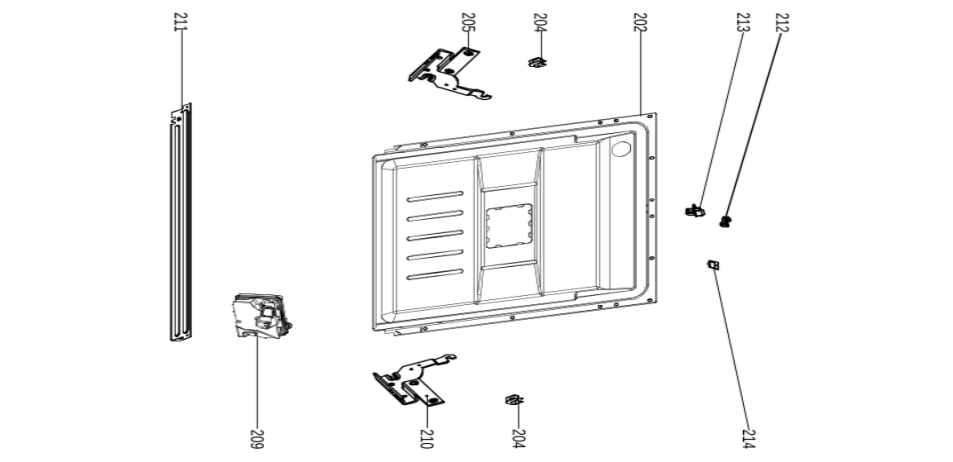

EX_ID	Spare Parts Code	Part Name(EN)	Qty.
A01	12176000A58352	Control Panel Assembly	1
A04	12176000015865	Indicator light Cover	1
A08	12176000001119	Button	1
A09	12176000015866	Button Assembly	1
A22	12276000006382	Outer Door	1
A23	12176000004041	Baseboard	1
A24	17176000A04967	Display Panel	1
202	12276000011912	Inner Door Assembly	1
204	12176000003629	Snap Ring	2
205	12276000001731	Left Hinge Assembly	1
209	17476000013164	Dispenser	1
210	12276000001778	Righ Thing Assembly	1
211	12276000019605	Connecting Board	1
212	12176000008565	Lock Buckle Fixing Block	1
213	12176000034743	Door Lock Hook	1
214	12676000001038	Waterproof Silicone Pad	1
301	12176000010919	Top Plate Assembly	1
302	12276000014486	Left Side Panel	1
303	12276000014466	Right Side Plate	1
304	12176000003869	Upper Back Support	1
313	12176000010412	Rail Support Assembly	4
314	12176000008573	Basket Guider Supporting Holder	4
315	12276000023091	Acoustic Panel	1
316	12176000008496	Stopper	2
317	12276000001357	Rail Assembly	1
317-a	12276000001360	Rail Assembly	1
318	12676000000846	Seal	1
320	17476000A04135	Door Switch Assembly	1
321	12176000010248	Back Plate	1
401	17476000007396	European standard power cord	1
402	12176000010640	Softener Cover Assembly	1
403	17476000010222	Softener	1
404	12176000009490	Power Cord Clasper	1
406	12776000000023	Counter Weight	1
407	12176000009741	Foot	4
408	12976000000400	Door Rope	2
411	12976000000133	Spring	2
412	12976000001001	Adjust Screw Of Door Spring	2
413	12176000019563	Base Tray Assembly	1
414	12176000015483	Base Tray Cover	1
415	12676000000138	Drain Pipe Assembly	1
416	12176000003906	Air Breather Assembly	1
417	12676000000713	Washers	1
418	12176000013663	Air Breather Nut	1
419	17476000007426	Pressure Switch	1
420	12276000008925	Pump Support Assembly	1
421	12676000000140	Inlet Hose Of Air Breather	1
423	17476000A05855	Inlet Valve	1
424	17476000001137	Microswitch	1
426	12176000003125	Switch Seat	1
427	12876000000050	Float	1
428	17176000034281	Main control panel	1
429	12176000016897	PCB Box Cover	1
430	12176000016896	PCB Box	1
433	12676000004982	Softener Gasket	1
434	12176000009513	Softener Nut	1
501	12176000009472	Inner Pipe Assembly	1
510	12176000009161	Lower Sprayer	1
511	12176000008645	Lower Sprayer Seat	1
513	12176000003689	Plane Filter	1
601	12676000001461	Seal Ring	1