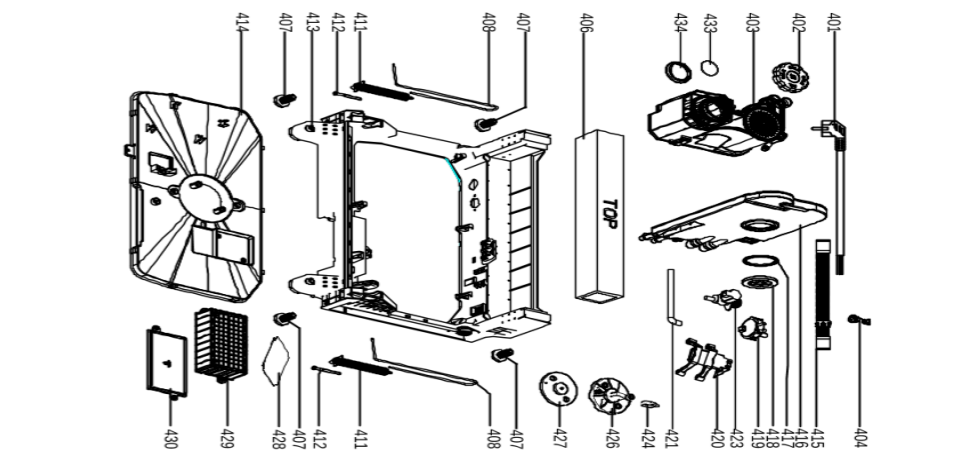

EX_ID	Spare Parts Code	Part Name(EN)	Qty.
A01	12176000A58352	Control Panel Assembly	1
A04	12176000015865	Indicator light Cover	1
A08	12176000001119	Button	1
A09	12176000015866	Button Assembly	1
A22	12276000006382	Outer Door	1
A23	12176000004041	Baseboard	1
A24	17176000A04967	Display Panel	1
202	12276000011912	Inner Door Assembly	1
204	12176000003629	Snap Ring	2
205	12276000001731	Left Hinge Assembly	1
209	17476000013164	Dispenser	1
210	12276000001778	Righ Thing Assembly	1
211	12276000019605	Connecting Board	1
212	12176000008565	Lock Buckle Fixing Block	1
213	12176000034743	Door Lock Hook	1
214	12676000001038	Waterproof Silicone Pad	1
301	12176000010919	Top Plate Assembly	1
302	12276000014486	Left Side Panel	1
303	12276000014466	Right Side Plate	1
304	12176000003869	Upper Back Support	1
313	12176000010412	Rail Support Assembly	4
314	12176000008573	Basket Guider Supporting Holder	4
315	12276000023091	Acoustic Panel	1
316	12176000008496	Stopper	2
317	12276000001357	Rail Assembly	1
317-a	12276000001360	Rail Assembly	1
318	12676000000846	Seal	1
320	17476000A04135	Door Switch Assembly	1
321	12176000010248	Back Plate	1
401	17476000007396	European standard power cord	1
402	12176000010640	Softener Cover Assembly	1
403	17476000010222	Softener	1
404	12176000009490	Power Cord Clasper	1
406	12776000000023	Counter Weight	1
407	12176000009741	Foot	4
408	12976000000400	Door Rope	2
411	12976000000133	Spring	2
412	12976000001001	Adjust Screw Of Door Spring	2
413	12176000019563	Base Tray Assembly	1
414	12176000015483	Base Tray Cover	1
415	12676000000138	Drain Pipe Assembly	1
416	12176000003906	Air Breather Assembly	1
417	12676000000713	Washers	1
418	12176000013663	Air Breather Nut	1
419	17476000007426	Pressure Switch	1
420	12276000008925	Pump Support Assembly	1
421	12676000000140	Inlet Hose Of Air Breather	1
423	17476000A05855	Inlet Valve	1
424	17476000001137	Microswitch	1
426	12176000003125	Switch Seat	1
427	12876000000050	Float	1
428	17176000034281	Main control panel	1
429	12176000016897	PCB Box Cover	1
430	12176000016896	PCB Box	1
433	12676000004982	Softener Gasket	1
434	12176000009513	Softener Nut	1
501	12176000009472	Inner Pipe Assembly	1
510	12176000009161	Lower Sprayer	1
511	12176000008645	Lower Sprayer Seat	1
513	12176000003689	Plane Filter	1
601	12676000001461	Seal Ring	1