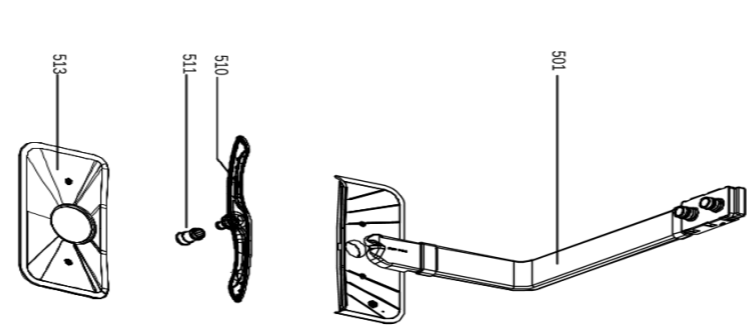

EX_ID	Spare Parts Code	Part Name(EN)	Qty.
A01	12176000A58352	Control Panel Assembly	1
A04	12176000015865	Indicator light Cover	1
A08	12176000001119	Button	1
A09	12176000015866	Button Assembly	1
A22	12276000006382	Outer Door	1
A23	12176000004041	Baseboard	1
A24	17176000A04967	Display Panel	1
202	12276000011912	Inner Door Assembly	1
204	12176000003629	Snap Ring	2
205	12276000001731	Left Hinge Assembly	1
209	17476000013164	Dispenser	1
210	12276000001778	Righ Thing Assembly	1
211	12276000019605	Connecting Board	1
212	12176000008565	Lock Buckle Fixing Block	1
213	12176000034743	Door Lock Hook	1
214	12676000001038	Waterproof Silicone Pad	1
301	12176000010919	Top Plate Assembly	1
302	12276000014486	Left Side Panel	1
303	12276000014466	Right Side Plate	1
304	12176000003869	Upper Back Support	1
313	12176000010412	Rail Support Assembly	4
314	12176000008573	Basket Guider Supporting Holder	4
315	12276000023091	Acoustic Panel	1
316	12176000008496	Stopper	2
317	12276000001357	Rail Assembly	1
317-a	12276000001360	Rail Assembly	1
318	12676000000846	Seal	1
320	17476000A04135	Door Switch Assembly	1
321	12176000010248	Back Plate	1
401	17476000007396	European standard power cord	1
402	12176000010640	Softener Cover Assembly	1
403	17476000010222	Softener	1
404	12176000009490	Power Cord Clasper	1
406	12776000000023	Counter Weight	1
407	12176000009741	Foot	4
408	12976000000400	Door Rope	2
411	12976000000133	Spring	2
412	12976000001001	Adjust Screw Of Door Spring	2
413	12176000019563	Base Tray Assembly	1
414	12176000015483	Base Tray Cover	1
415	12676000000138	Drain Pipe Assembly	1
416	12176000003906	Air Breather Assembly	1
417	12676000000713	Washers	1
418	12176000013663	Air Breather Nut	1
419	17476000007426	Pressure Switch	1
420	12276000008925	Pump Support Assembly	1
421	12676000000140	Inlet Hose Of Air Breather	1
423	17476000A05855	Inlet Valve	1
424	17476000001137	Microswitch	1
426	12176000003125	Switch Seat	1
427	12876000000050	Float	1
428	17176000034281	Main control panel	1
429	12176000016897	PCB Box Cover	1
430	12176000016896	PCB Box	1
433	12676000004982	Softener Gasket	1
434	12176000009513	Softener Nut	1
501	12176000009472	Inner Pipe Assembly	1
510	12176000009161	Lower Sprayer	1
511	12176000008645	Lower Sprayer Seat	1
513	12176000003689	Plane Filter	1
601	12676000001461	Seal Ring	1