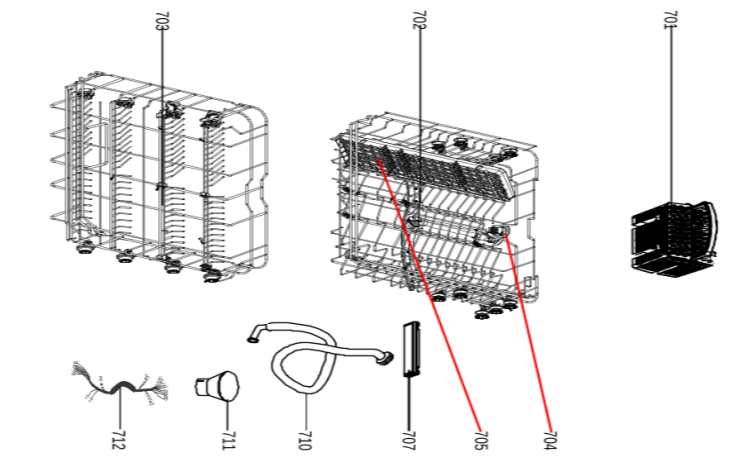

EX_ID	Spare Parts Code	Part Name(EN)	Qty.
A01	12176000A58352	Control Panel Assembly	1
A04	12176000015865	Indicator light Cover	1
A08	12176000001119	Button	1
A09	12176000015866	Button Assembly	1
A22	12276000006382	Outer Door	1
A23	12176000004041	Baseboard	1
A24	17176000A04967	Display Panel	1
202	12276000011912	Inner Door Assembly	1
204	12176000003629	Snap Ring	2
205	12276000001731	Left Hinge Assembly	1
209	17476000013164	Dispenser	1
210	12276000001778	Righ Thing Assembly	1
211	12276000019605	Connecting Board	1
212	12176000008565	Lock Buckle Fixing Block	1
213	12176000034743	Door Lock Hook	1
214	12676000001038	Waterproof Silicone Pad	1
301	12176000010919	Top Plate Assembly	1
302	12276000014486	Left Side Panel	1
303	12276000014466	Right Side Plate	1
304	12176000003869	Upper Back Support	1
313	12176000010412	Rail Support Assembly	4
314	12176000008573	Basket Guider Supporting Holder	4
315	12276000023091	Acoustic Panel	1
316	12176000008496	Stopper	2
317	12276000001357	Rail Assembly	1
317-a	12276000001360	Rail Assembly	1
318	12676000000846	Seal	1
320	17476000A04135	Door Switch Assembly	1
321	12176000010248	Back Plate	1
401	17476000007396	European standard power cord	1
402	12176000010640	Softener Cover Assembly	1
403	17476000010222	Softener	1
404	12176000009490	Power Cord Clasper	1
406	12776000000023	Counter Weight	1
407	12176000009741	Foot	4
408	12976000000400	Door Rope	2
411	12976000000133	Spring	2
412	12976000001001	Adjust Screw Of Door Spring	2
413	12176000019563	Base Tray Assembly	1
414	12176000015483	Base Tray Cover	1
415	12676000000138	Drain Pipe Assembly	1
416	12176000003906	Air Breather Assembly	1
417	12676000000713	Washers	1
418	12176000013663	Air Breather Nut	1
419	17476000007426	Pressure Switch	1
420	12276000008925	Pump Support Assembly	1
421	12676000000140	Inlet Hose Of Air Breather	1
423	17476000A05855	Inlet Valve	1
424	17476000001137	Microswitch	1
426	12176000003125	Switch Seat	1
427	12876000000050	Float	1
428	17176000034281	Main control panel	1
429	12176000016897	PCB Box Cover	1
430	12176000016896	PCB Box	1
433	12676000004982	Softener Gasket	1
434	12176000009513	Softener Nut	1
501	12176000009472	Inner Pipe Assembly	1
510	12176000009161	Lower Sprayer	1
511	12176000008645	Lower Sprayer Seat	1
513	12176000003689	Plane Filter	1
601	12676000001461	Seal Ring	1