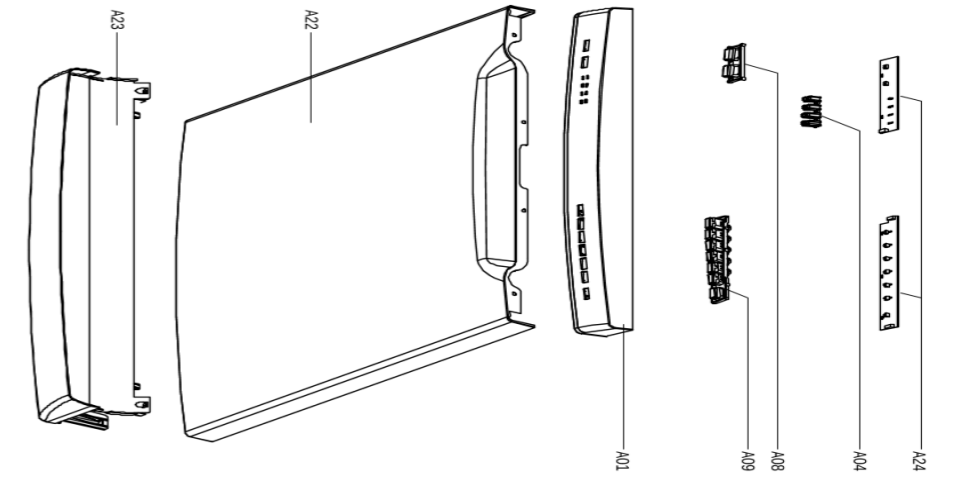

EX_ID	Spare Parts Code	Part Name(EN)	Qty.
A01	12176000A58352	Control Panel Assembly	1
A04	12176000015865	Indicator light Cover	1
A08	12176000001119	Button	1
A09	12176000015866	Button Assembly	1
A22	12276000006382	Outer Door	1
A23	12176000004041	Baseboard	1
A24	17176000A04967	Display Panel	1
202	12276000011912	Inner Door Assembly	1
204	12176000003629	Snap Ring	2
205	12276000001731	Left Hinge Assembly	1
209	17476000013164	Dispenser	1
210	12276000001778	Righ Thing Assembly	1
211	12276000019605	Connecting Board	1
212	12176000008565	Lock Buckle Fixing Block	1
213	12176000034743	Door Lock Hook	1
214	12676000001038	Waterproof Silicone Pad	1
301	12176000010919	Top Plate Assembly	1
302	12276000014486	Left Side Panel	1
303	12276000014466	Right Side Plate	1
304	12176000003869	Upper Back Support	1
313	12176000010412	Rail Support Assembly	4
314	12176000008573	Basket Guider Supporting Holder	4
315	12276000023091	Acoustic Panel	1
316	12176000008496	Stopper	2
317	12276000001357	Rail Assembly	1
317-a	12276000001360	Rail Assembly	1
318	12676000000846	Seal	1
320	17476000A04135	Door Switch Assembly	1
321	12176000010248	Back Plate	1
401	17476000007396	European standard power cord	1
402	12176000010640	Softener Cover Assembly	1
403	17476000010222	Softener	1
404	12176000009490	Power Cord Clasper	1
406	12776000000023	Counter Weight	1
407	12176000009741	Foot	4
408	12976000000400	Door Rope	2
411	12976000000133	Spring	2
412	12976000001001	Adjust Screw Of Door Spring	2
413	12176000019563	Base Tray Assembly	1
414	12176000015483	Base Tray Cover	1
415	12676000000138	Drain Pipe Assembly	1
416	12176000003906	Air Breather Assembly	1
417	12676000000713	Washers	1
418	12176000013663	Air Breather Nut	1
419	17476000007426	Pressure Switch	1
420	12276000008925	Pump Support Assembly	1
421	12676000000140	Inlet Hose Of Air Breather	1
423	17476000A05855	Inlet Valve	1
424	17476000001137	Microswitch	1
426	12176000003125	Switch Seat	1
427	12876000000050	Float	1
428	17176000034281	Main control panel	1
429	12176000016897	PCB Box Cover	1
430	12176000016896	PCB Box	1
433	12676000004982	Softener Gasket	1
434	12176000009513	Softener Nut	1
501	12176000009472	Inner Pipe Assembly	1
510	12176000009161	Lower Sprayer	1
511	12176000008645	Lower Sprayer Seat	1
513	12176000003689	Plane Filter	1
601	12676000001461	Seal Ring	1