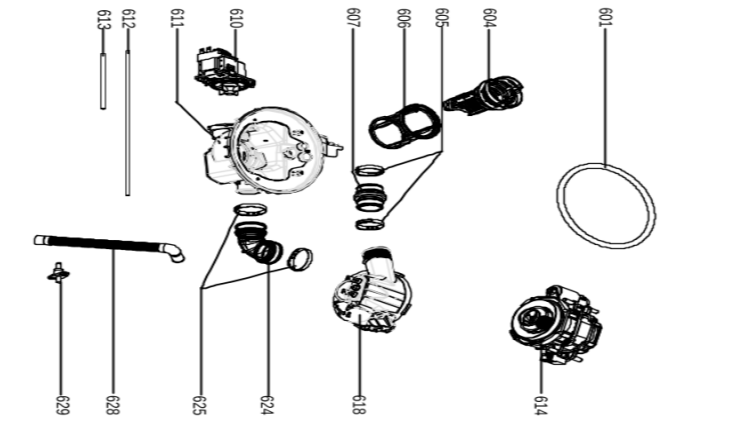

EX_ID	Spare Parts Code	Part Name(EN)	Qty.
A01	12176000A58352	Control Panel Assembly	1
A04	12176000015865	Indicator light Cover	1
A08	12176000001119	Button	1
A09	12176000015866	Button Assembly	1
A22	12276000006382	Outer Door	1
A23	12176000004041	Baseboard	1
A24	17176000A04967	Display Panel	1
202	12276000011912	Inner Door Assembly	1
204	12176000003629	Snap Ring	2
205	12276000001731	Left Hinge Assembly	1
209	17476000013164	Dispenser	1
210	12276000001778	Righ Thing Assembly	1
211	12276000019605	Connecting Board	1
212	12176000008565	Lock Buckle Fixing Block	1
213	12176000034743	Door Lock Hook	1
214	12676000001038	Waterproof Silicone Pad	1
301	12176000010919	Top Plate Assembly	1
302	12276000014486	Left Side Panel	1
303	12276000014466	Right Side Plate	1
304	12176000003869	Upper Back Support	1
313	12176000010412	Rail Support Assembly	4
314	12176000008573	Basket Guider Supporting Holder	4
315	12276000023091	Acoustic Panel	1
316	12176000008496	Stopper	2
317	12276000001357	Rail Assembly	1
317-a	12276000001360	Rail Assembly	1
318	12676000000846	Seal	1
320	17476000A04135	Door Switch Assembly	1
321	12176000010248	Back Plate	1
401	17476000007396	European standard power cord	1
402	12176000010640	Softener Cover Assembly	1
403	17476000010222	Softener	1
404	12176000009490	Power Cord Clasper	1
406	12776000000023	Counter Weight	1
407	12176000009741	Foot	4
408	12976000000400	Door Rope	2
411	12976000000133	Spring	2
412	12976000001001	Adjust Screw Of Door Spring	2
413	12176000019563	Base Tray Assembly	1
414	12176000015483	Base Tray Cover	1
415	12676000000138	Drain Pipe Assembly	1
416	12176000003906	Air Breather Assembly	1
417	12676000000713	Washers	1
418	12176000013663	Air Breather Nut	1
419	17476000007426	Pressure Switch	1
420	12276000008925	Pump Support Assembly	1
421	12676000000140	Inlet Hose Of Air Breather	1
423	17476000A05855	Inlet Valve	1
424	17476000001137	Microswitch	1
426	12176000003125	Switch Seat	1
427	12876000000050	Float	1
428	17176000034281	Main control panel	1
429	12176000016897	PCB Box Cover	1
430	12176000016896	PCB Box	1
433	12676000004982	Softener Gasket	1
434	12176000009513	Softener Nut	1
501	12176000009472	Inner Pipe Assembly	1
510	12176000009161	Lower Sprayer	1
511	12176000008645	Lower Sprayer Seat	1
513	12176000003689	Plane Filter	1
601	12676000001461	Seal Ring	1