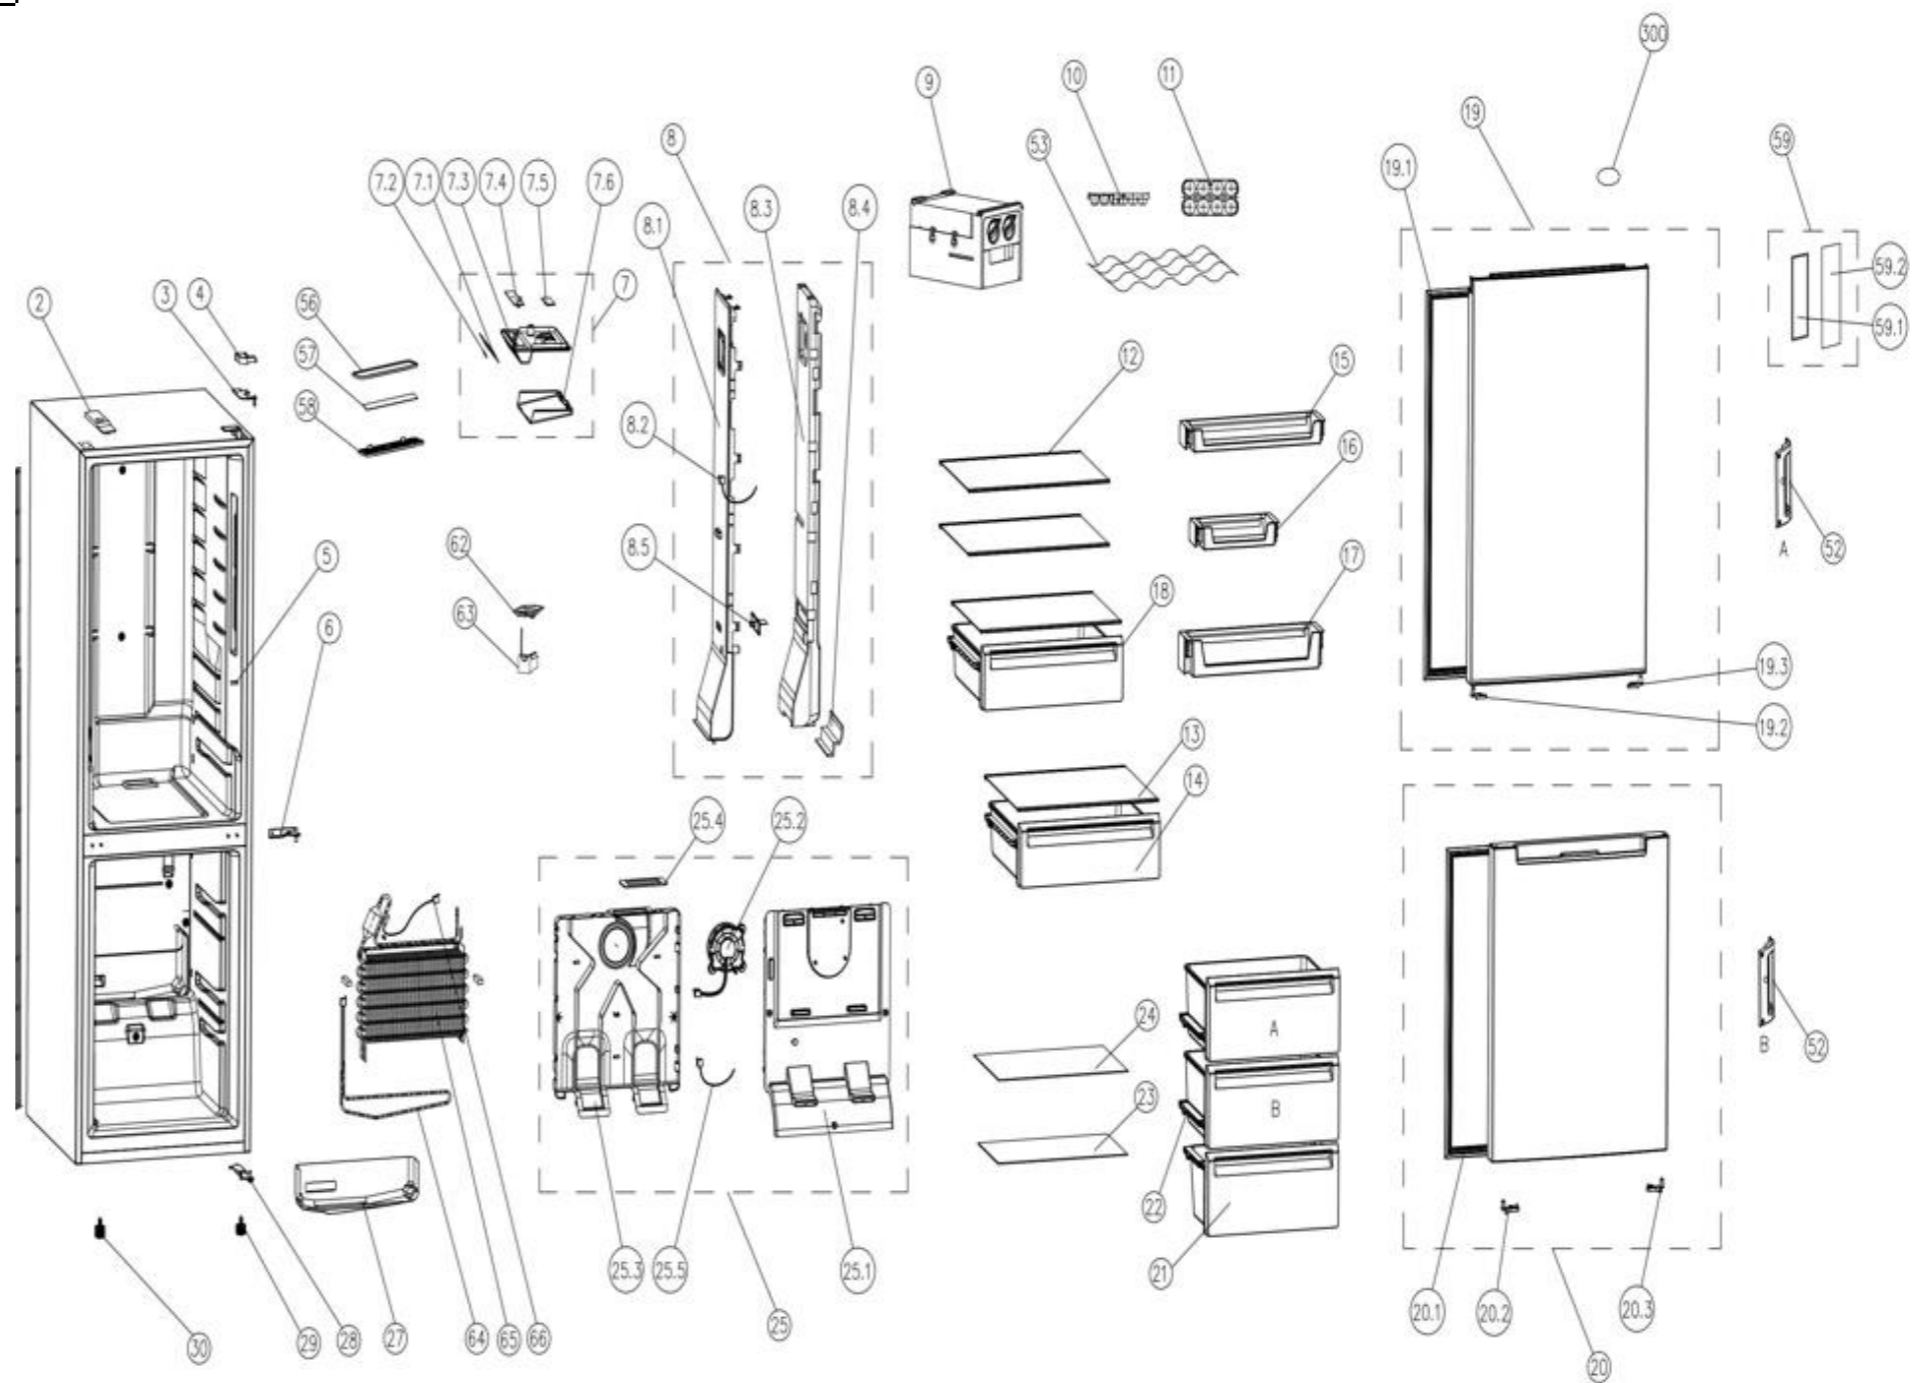

No.	Code	Description of Spare Part	Qty
2	2208200119	BFF323 Door hinge screw cover	1
3	2301400155	BFF323 Upper door hinge	1
4	2208100824	BFF323 Upper door hinge cover, right	1
5	2501100017	BFF323 Door switch	1
6	3031400040	BFF323 Middle door hinge	1
8	2107120812	BFF323 Fridge air duct assembly	1
8.1	2208500426	BFF323 Front cover of refrigerator wind parts	1
8.2	2501100036	BFF323 Temperature sensor	1
8.3	2701000296	BFF323 Foam of refrigerator wind parts	1
8.4	2701000297	BFF323 Foam cover of refrigerator wind parts	1
8.5	2208100715	BFF323 Temperature regulating lever	1
12	2106100355	BFF323 Fridge shelf assembly	2
13	2106120294	BFF323 Cover of crisper drawer	2
14	2106142321	BFF323 Crisper drawer assembly	1
15	2207501009	BFF323 Upper balcony	1
16	2207501221	BFF323 Small balcony	1
17	2207501010	BFF323 Lower balcony	1
18	2106142322	BFF323 Fresh box	1
19	2100281147	BFF323 Upper door	1
19.1	2200200121	BFF323 Upper door gasket	1
19.2	2208510008	BFF323 Right aid closer of upper door	1
20	2100281508	BFF323 Lower door	1
20.1	2200200123	BFF323 Lower door gasket	1
20.2	2208510071	BFF323 Right aid closer of upper door	1
21	2106160437	BFF323 Lower drawer	1
22	2106160438	BFF323 Upper drawer	2
25	20120080283	BFF323 Freeze air duct	1
25.1	20122990684	BFF323 Cover plate of frozen air duct	1
25.2	2501000042	BFF323 Fan motor	1
25.3	20122990683	BFF323 Frozen air duct bracket	1
25.4	2800100067	BFF323 Frozen air duct outlet sealing sponge	1
25.5	3059900039	BFF323 Temperature sensor	1
27	3039900301	BFF323 Water balcony of heater	1
28	3031400198	BFF323 Lower door hinge	1
29	20122990782	BFF323 Higher leveling foot	1
30	20122990781	BFF323 higher foot	1
31	2107100001	BFF323 Compressor bracket	1
32	3050100088	BFF323 Power supply cord	1
33	2400100068	BFF323 Compressor	1
44	20114070006	BFF323 Connecting tube	1
45	3040600005	BFF323 Process tube	1
47	2400500027	BFF323 Drier filter	1
48	2207700181	BFF323 Drain pan	1
49	2207700024	BFF323 Drain pipe	1
50	2500300153	BFF323 Electric control board	1
51	2208100428	BFF323 Cover of control board	1
55	2208100825	BFF323 Upper door hinge cover, left	1
56	2208200191	BFF323 Installation seat of ceiling light	1
57	2500400016	BFF323 LED light	1
58	2208100964	BFF323 Cover of ceiling light	1