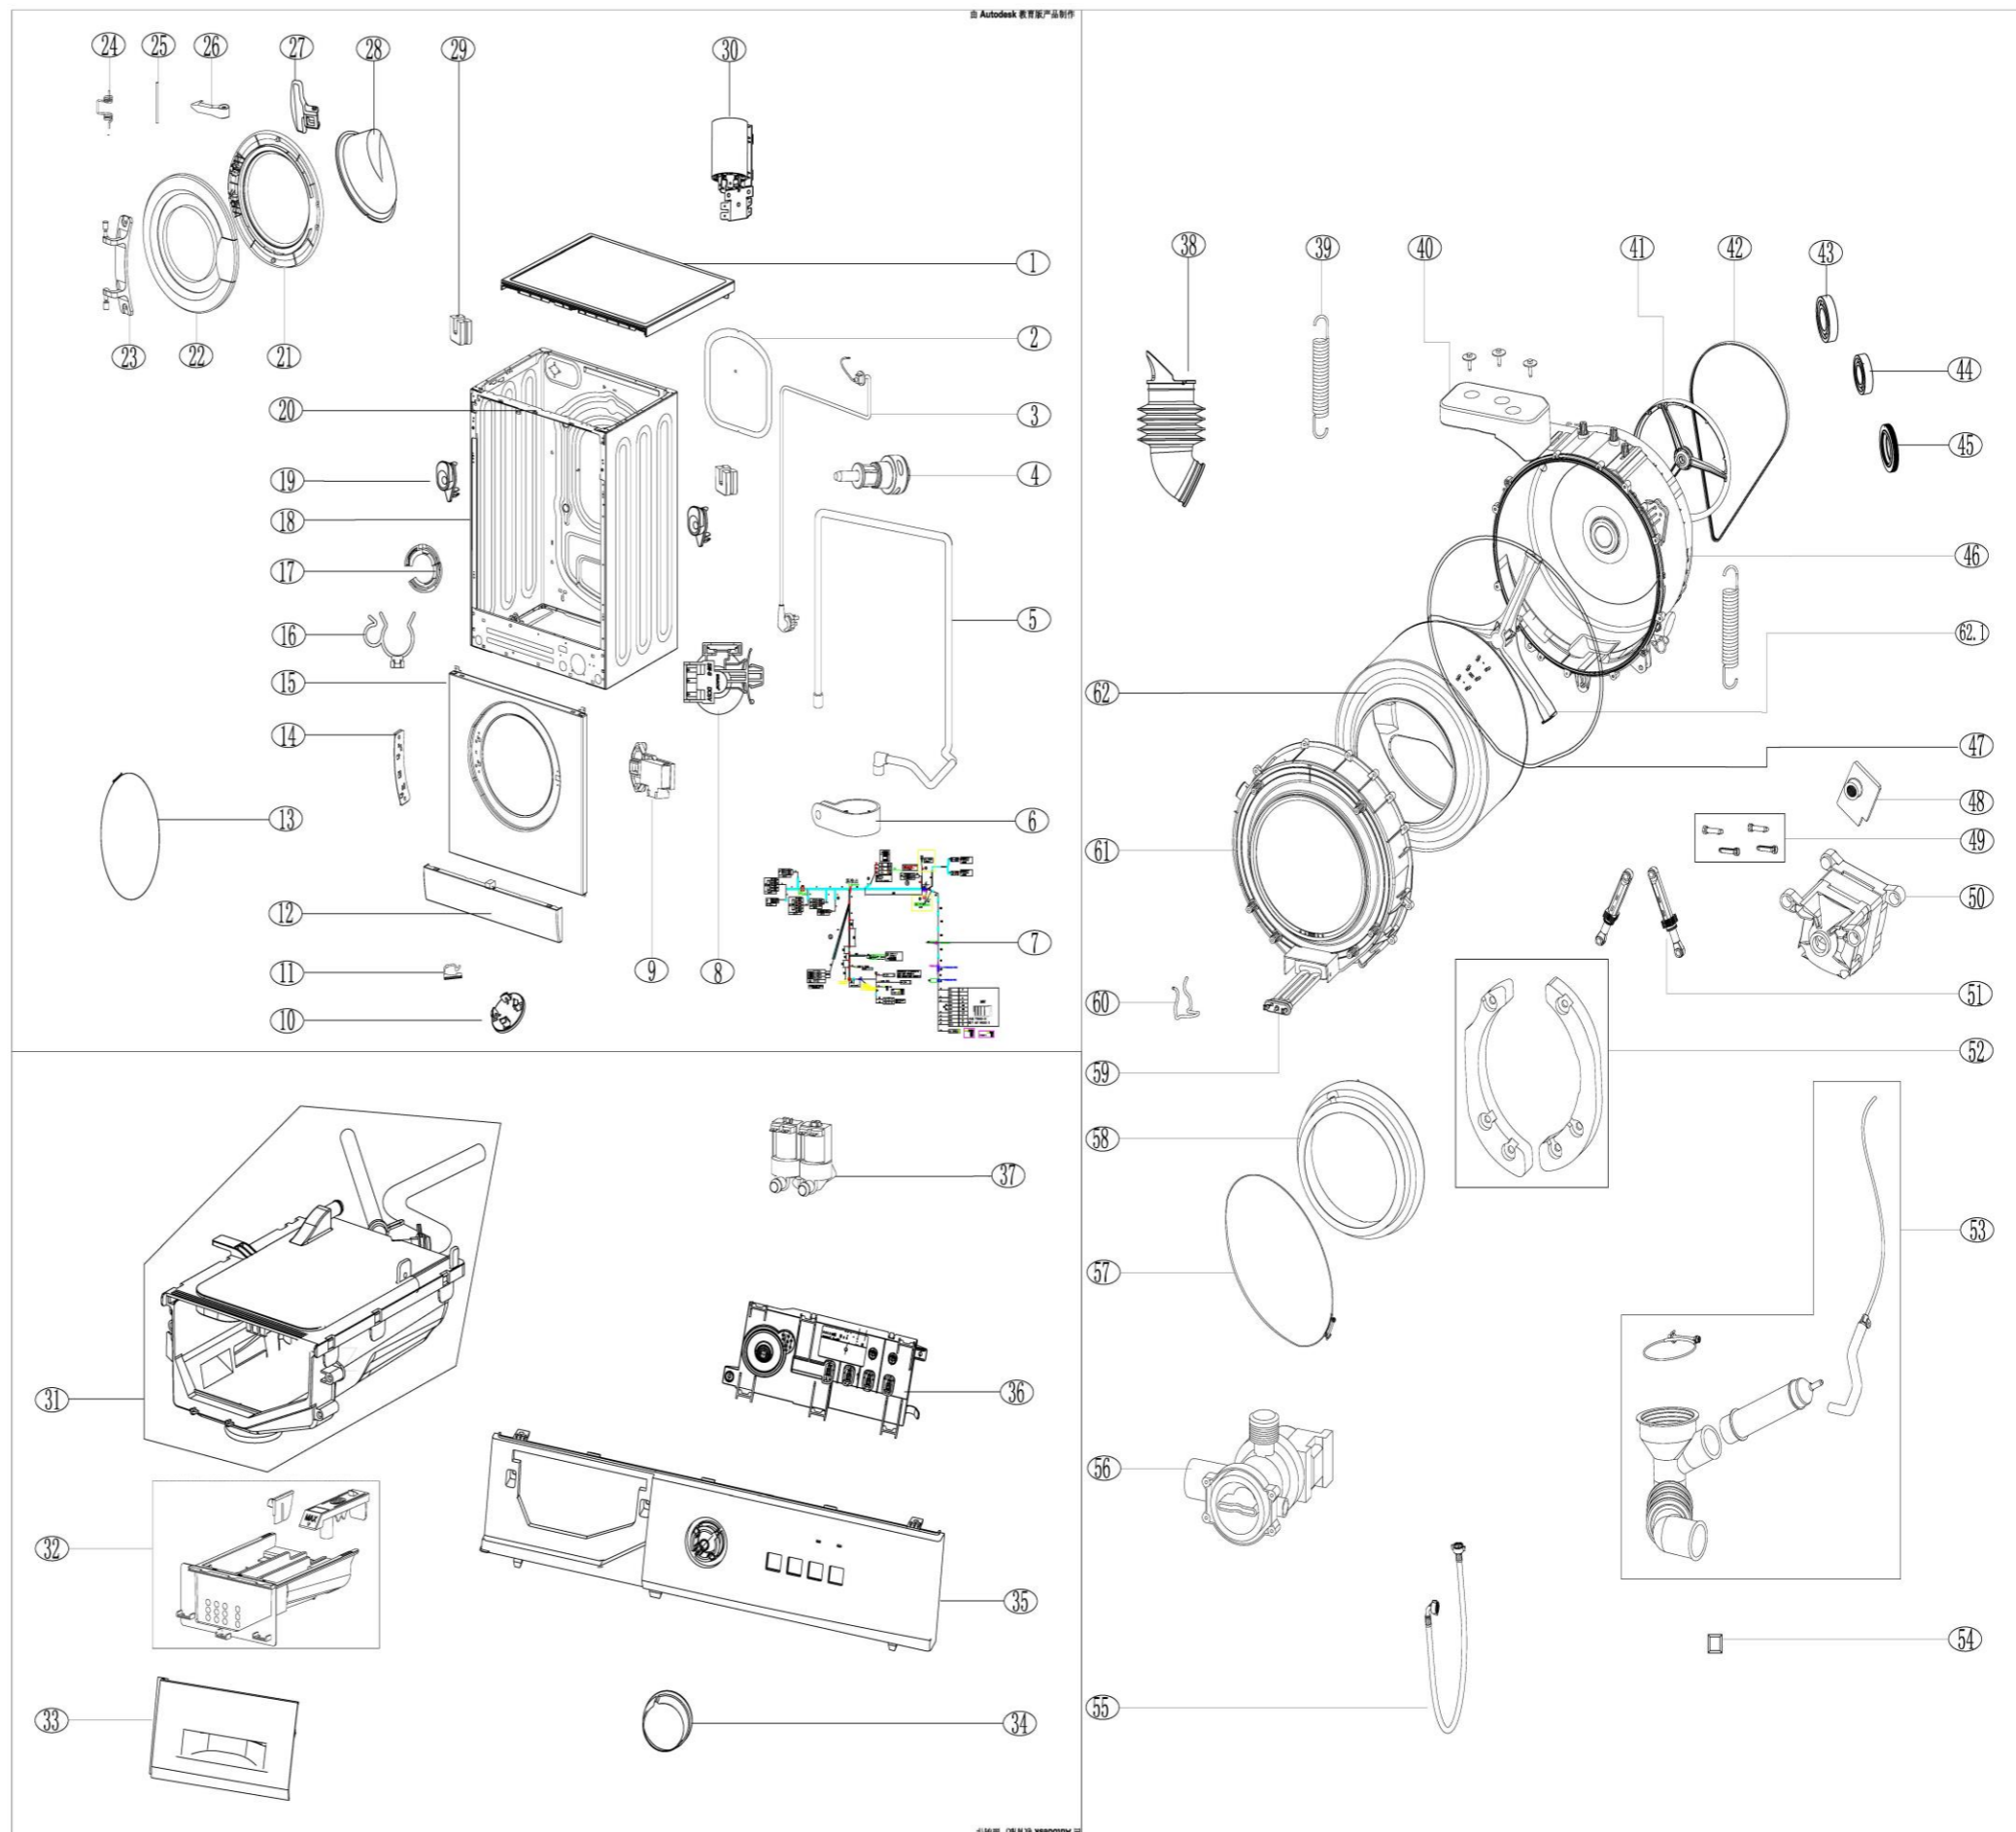

To order spare parts, please contact us at 01 8428222, or email us at sparesireland@glendimplex.com

No.	Part Number	Part Name	Qty
1	12138100010609	BFW612 Top Cover	1.0
2	12238100000652	BFW612 Rear Cover	1.0
3	17438100000550	BFW612 Power Cord	1.0
4	12938100000066	BFW612 Shipping Screw	4.0
5	12138100007109	BFW612 Drain Hose	1.0
6	12138100003094	BFW612 Drain Hose Catch	1.0
7	17438100001482	BFW612 Internal Wire	1.0
8	17438100001348	BFW612 Water Level Sensor	1.0
9	17438100000473	BFW612 Door Lock	1.0
10	12138100003905	BFW612 Shipping_screw_cover	4.0
12	12138100003328	BFW612 Service Panel	1.0
13	12938100000044	BFW612 Door Gasket Spring Clip	1.0
14	12238100000402	BFW612 Door Hinge Bracket	1.0
15	12238100000475	BFW612 Front Panel	1.0
16	12138100000332	BFW612 Drain Hose Support	1.0
17	12138100000043	BFW612 Drain Hose Jacket	1.0
18	12238100002321	BFW612 Cabinet	1.0
19	12138100000335	BFW612 Front Panel Pin	2.0
20	12238100000032	BFW612 Top Bracket	1.0
21	12138100003671	BFW612 Inner Ring	1.0
22	12138100001957	BFW612 Outer Frame	1.0
23	12338100000178	BFW612 Hinge	1.0
24	12900101000248	BFW612 Twist Spring	1.0
25	12938100000074	BFW612 Door Shaft	1.0
26	12338100000218	BFW612 Door Plunger	1.0
27	12138100002762	BFW612 Door Handle	1.0
28	12538100000007	BFW612 Door Glass	1.0
29	12138100003062	BFW612 Spring Support	2.0
30	17438100001354	BFW612 Electric Filter	1.0
31	12138100011373	BFW612 Soap Dispenser Housing	1.0
32	12138100009673	BFW612 Soap Dispenser	1.0
33	12138100A30705	BFW612 Drawer Handle	1.0
34	12100403000944	BFW612 Cycle Select Knob	1.0
35	12138100A24044	BFW612 Control Panel	1.0
36	17138100009804	BFW612 PCB	1.0
37	17438100000413	BFW612 Water Inlet Valve	1.0