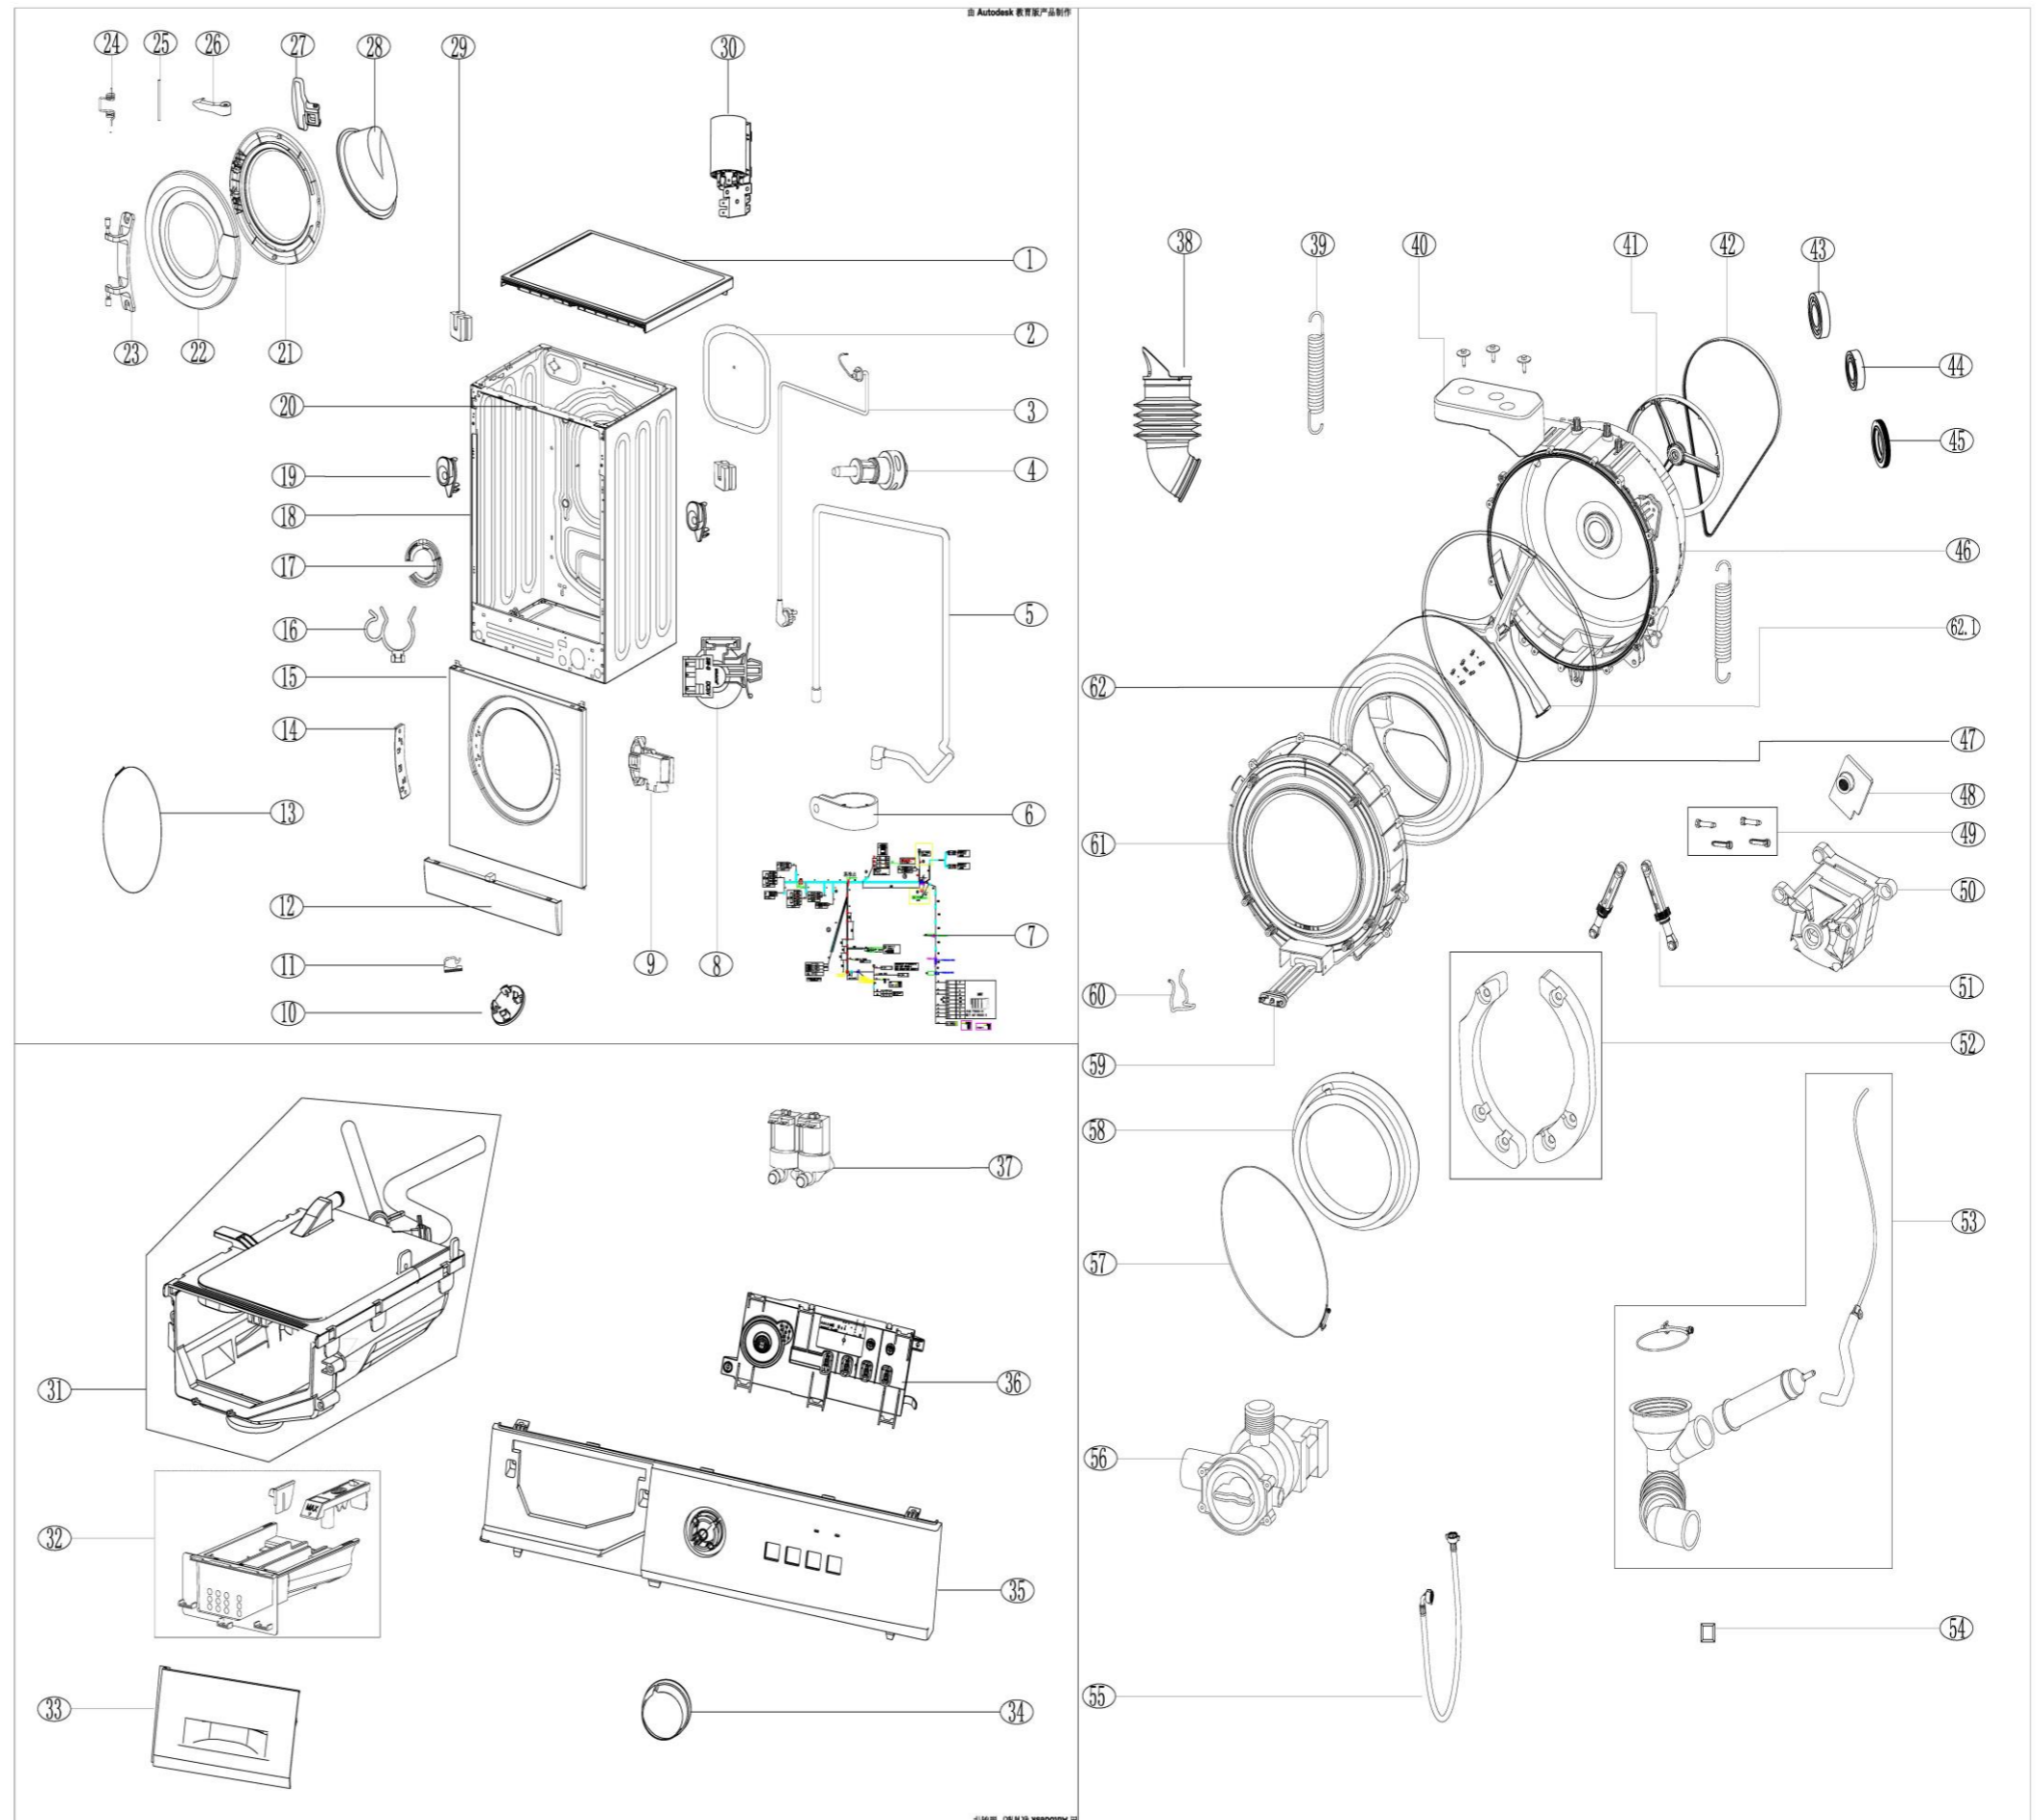

To order spare parts, please contact us at 01 8428222, or email us at [sparesireland@glendimplex.com](mailto:sparesireland@glendimplex.com)

No.	Part Number	Part Name	Qty
1	12138100010609	BFW612 Top Cover	1.0
2	12238100000652	BFW612 Rear Cover	1.0
3	17438100000550	BFW612 Power Cord	1.0
4	12938100000066	BFW612 Shipping Screw	4.0
5	12138100007109	BFW612 Drain Hose	1.0
6	12138100003094	BFW612 Drain Hose Catch	1.0
7	17438100001482	BFW612 Internal Wire	1.0
8	17438100001348	BFW612 Water Level Sensor	1.0
9	17438100000473	BFW612 Door Lock	1.0
10	12138100003905	BFW612 Shipping_screw_cover	4.0
12	12138100003328	BFW612 Service Panel	1.0
13	12938100000044	BFW612 Door Gasket Spring Clip	1.0
14	12238100000402	BFW612 Door Hinge Bracket	1.0
15	12238100000475	BFW612 Front Panel	1.0
16	12138100000332	BFW612 Drain Hose Support	1.0
17	12138100000043	BFW612 Drain Hose Jacket	1.0
18	12238100002321	BFW612 Cabinet	1.0
19	12138100000335	BFW612 Front Panel Pin	2.0
20	12238100000032	BFW612 Top Bracket	1.0
21	12138100003671	BFW612 Inner Ring	1.0
22	12138100001957	BFW612 Outer Frame	1.0
23	12338100000178	BFW612 Hinge	1.0
24	12900101000248	BFW612 Twist Spring	1.0
25	12938100000074	BFW612 Door Shaft	1.0
26	12338100000218	BFW612 Door Plunger	1.0
27	12138100002762	BFW612 Door Handle	1.0
28	12538100000007	BFW612 Door Glass	1.0
29	12138100003062	BFW612 Spring Support	2.0
30	17438100001354	BFW612 Electric Filter	1.0
31	12138100011373	BFW612 Soap Dispenser Housing	1.0
32	12138100009673	BFW612 Soap Dispenser	1.0
33	12138100A30705	BFW612 Drawer Handle	1.0
34	12100403000944	BFW612 Cycle Select Knob	1.0
35	12138100A24044	BFW612 Control Panel	1.0
36	17138100009804	BFW612 PCB	1.0
37	17438100000413	BFW612 Water Inlet Valve	1.0