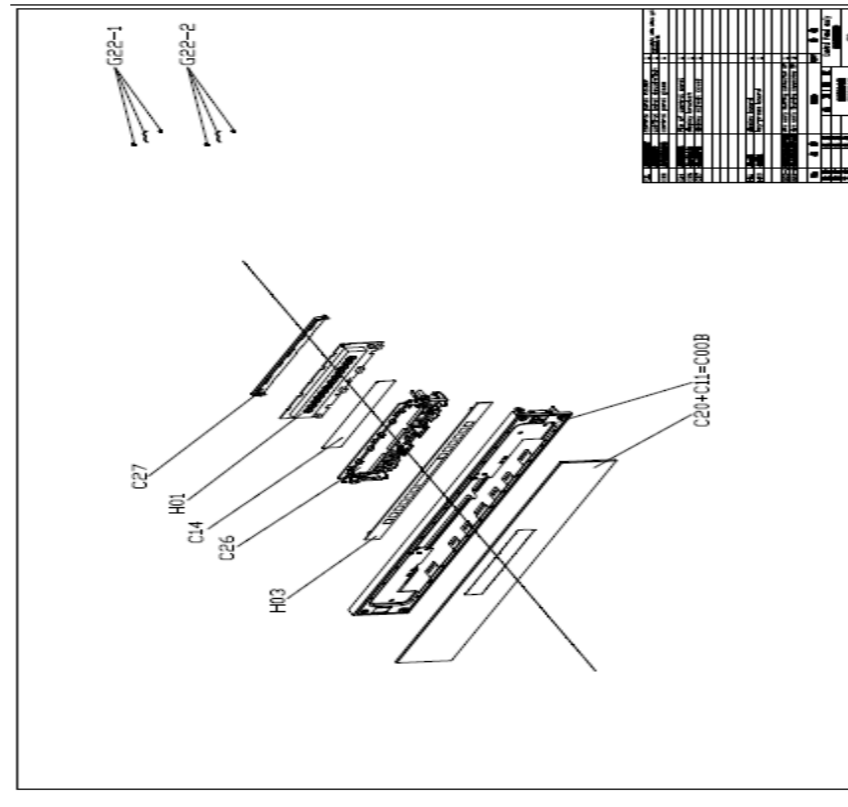

No.	Part Code	Part name	Qty
A35	12671100001314	cavity sealing ring	1
A49	12271100011188	encloser(Right)	1
A50	12271100011191	encloser(Left)	1
A69	12971100017061	ventilation cover inlet ass'y	1
G07	17471100000108	power cord	1
G09	17471100004383	teminal block	1
G16	17471100003962	cooling fan motor	1
G21-1	17471100000216	thermostat 150°C	2
G22	17471100A00441	wire ass'y	1
I01	12971100016718	fastener assembly	1
I09	12271100010105	Following encloser	1
I29	12271100010585	back cover	1
I46	12271100009368	top cover	1
I48	12171100000295	handle box	2
H02	17171100002503	power board	1
C32	12171100003154	power board bracket	1
G14	17471100004182	door lock	1
G22-L	17471100004002	wire ass'y (door lock)	1
I18-1	12971100016761	insulation board (right)	1
I18-2	12971100016759	insulation board (left)	1
I84	12471100000702	top insulation	1
A09	12971100A64262	slider	1
A12	12971100014725	bake rack	2
A12-1	12971100A56957	bake tray rack	1
A15-1	12271100009706	bake tray (deep)	1
A30	12271100A25236	cavity	1
A32	12471100000962	Cavity insulation	1
A42	12271100011186	convection motor cover	1
A43	12971100001067	convection fan blade	1
A54	17471100003115	metal heating element* (under)	1
A61	17471100003113	metal heating element* (top)	1
A62	17471100002874	turbo heating element	1
D13	12971100015184	Rail bracket(Right)	1
D14	12971100015182	Rail bracket(Left)	1
I81	12971100010981	clip for hanger	2
G10-1	17471100002113	lamp (upper)	1
G18	17471100002673	convection motor	1
G20	17170000019581	temperature sensor	1
I19	12271100009305	insulation cover	1
I26	12471100000703	back insulation	1
B00	12971100A78868+12971100A70569+12170000019763	door ass'y	
B02	12171100002694	handle support	2
B11	12971100017037	door hinge ass'y	2
B12	12971100A61599	door handle	1
B13	12571100002872	door inner glass	1
B20-1	12971100018417	door frame down cover	1
I53-1	12671100000096	rubber gasket A	6
B28-1	12571100002672	door middle glass A	1