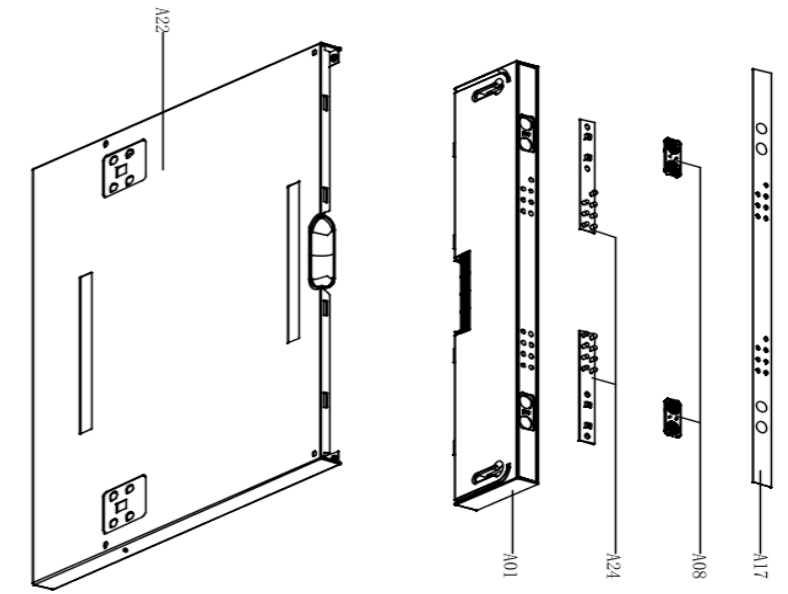

EX_ID	Spare Parts Code	Part Name	Qty.
A01	1217600007441	Control Panel	1
A08	1217600000720	Button	2
A17	12176000A53647	Control Panel Patch	1
A22	12276000014971	Outerdoor	1
A24	17176000014171	Display panel	1
201	17476000007454	Door Switth Assembly	1
202	12276000005288	Inner Door Assembly	1
204	12176000003629	Snap Ring	2
205	12276000001731	Left Hinge Assembly	1
208	12276000001459	Dispenser Bracket	2
209	17476000007435	Dispenser	1
210	12276000001778	Righ Thinge Assembly	1
211	12276000001805	Hinge Join Board	1
302	12276000014952	Left Side Panel Assembly	1
303	12276000014953	Right Side Plate	1
304	12176000003869	Upper Back Support	1
313	12176000010412	Rail Support Assembly	4
314	12176000008573	Basket Guider Supporting Holder	4
315	12276000001833	Acoustic Panel	1
316	12176000008496	Stopper	2
317	12276000001357	Upper Basket Guider(Left)	1
317-a	12276000001360	Upper Basket Guider(Right)	1
318	12676000000859	Sealing Strip	1
320	12176000009491	Door Lock Hook	1
321	12176000021784	Absorbent Cotton	1
401	17476000007396	Power Cord	1
402	12176000010640	Softener Cover Assembly	1
403	17476000005645	Softener	1
404	12176000009490	Power Cord Clasper	1
407	12176000009726	Foot	3
408	12976000000399	Door Rope	2
411	12976000000203	Spring	2
412	12976000001001	Adjust Screw Of Door Spring	2
413	12176000019571	Base Tray Assembly	1
414	12176000019565	Base Tray Cover	1
415	12676000000138	Drain Pipe Assembly	1
416	17476000005724	Air Breather	1
417	12676000000713	Washers	1
418	12176000013663	Air Breather Nut	1
419	17476000007426	Pressure Switch	1
420	12276000008925	Pump Support Assembly	1
421	12676000000140	Inlet Hose Of Air Breather	1
423	17476000007448	Inlet Valve	1
424	17476000001137	Microswitch	1
426	12176000003125	Switch Seat	1
427	12876000000050	Float	1
428	17176000008429	Main control panel	1
429	12176000016897	PCB Box Cover	1
430	12176000016896	PCB Box	1
433	12676000004982	Softener Gasket	1