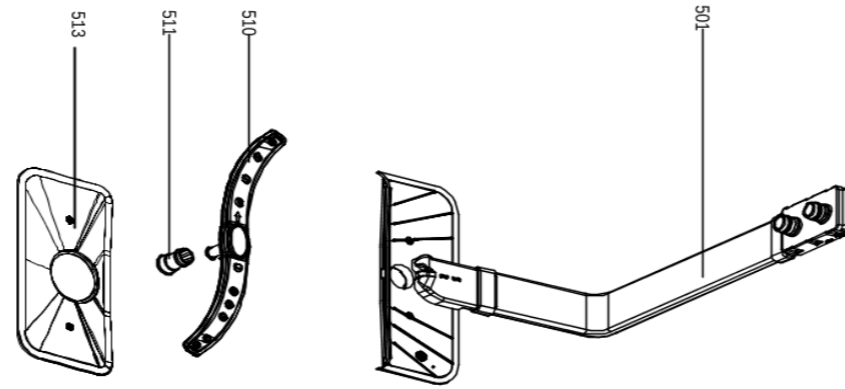

EX_ID	Spare Parts Code	Part Name	Qty.
A01	1217600007441	Control Panel	1
A08	1217600000720	Button	2
A17	12176000A53647	Control Panel Patch	1
A22	12276000014971	Outerdoor	1
A24	17176000014171	Display panel	1
201	17476000007454	Door Switth Assembly	1
202	12276000005288	Inner Door Assembly	1
204	12176000003629	Snap Ring	2
205	12276000001731	Left Hinge Assembly	1
208	12276000001459	Dispenser Bracket	2
209	17476000007435	Dispenser	1
210	12276000001778	Righ Thinge Assembly	1
211	12276000001805	Hinge Join Board	1
302	12276000014952	Left Side Panel Assembly	1
303	12276000014953	Right Side Plate	1
304	12176000003869	Upper Back Support	1
313	12176000010412	Rail Support Assembly	4
314	12176000008573	Basket Guider Supporting Holder	4
315	12276000001833	Acoustic Panel	1
316	12176000008496	Stopper	2
317	12276000001357	Upper Basket Guider(Left)	1
317-a	12276000001360	Upper Basket Guider(Right)	1
318	12676000000859	Sealing Strip	1
320	12176000009491	Door Lock Hook	1
321	12176000021784	Absorbent Cotton	1
401	17476000007396	Power Cord	1
402	12176000010640	Softener Cover Assembly	1
403	17476000005645	Softener	1
404	12176000009490	Power Cord Clasper	1
407	12176000009726	Foot	3
408	12976000000399	Door Rope	2
411	12976000000203	Spring	2
412	12976000001001	Adjust Screw Of Door Spring	2
413	12176000019571	Base Tray Assembly	1
414	12176000019565	Base Tray Cover	1
415	12676000000138	Drain Pipe Assembly	1
416	17476000005724	Air Breather	1
417	12676000000713	Washers	1
418	12176000013663	Air Breather Nut	1
419	17476000007426	Pressure Switch	1
420	12276000008925	Pump Support Assembly	1
421	12676000000140	Inlet Hose Of Air Breather	1
423	17476000007448	Inlet Valve	1
424	17476000001137	Microswitch	1
426	12176000003125	Switch Seat	1
427	12876000000050	Float	1
428	17176000008429	Main control panel	1
429	12176000016897	PCB Box Cover	1
430	12176000016896	PCB Box	1
433	12676000004982	Softener Gasket	1