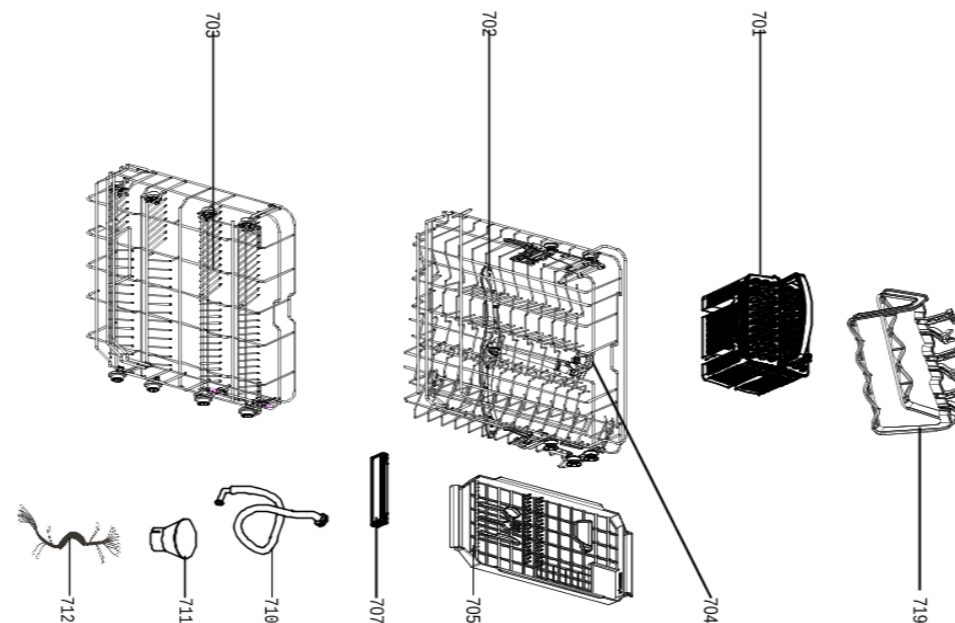

EX_ID	Spare Parts Code	Part Name	Qty.
A01	1217600007441	Control Panel	1
A08	1217600000720	Button	2
A17	12176000A53647	Control Panel Patch	1
A22	12276000014971	Outerdoor	1
A24	17176000014171	Display panel	1
201	17476000007454	Door Switth Assembly	1
202	12276000005288	Inner Door Assembly	1
204	12176000003629	Snap Ring	2
205	12276000001731	Left Hinge Assembly	1
208	12276000001459	Dispenser Bracket	2
209	17476000007435	Dispenser	1
210	12276000001778	Righ Thinge Assembly	1
211	12276000001805	Hinge Join Board	1
302	12276000014952	Left Side Panel Assembly	1
303	12276000014953	Right Side Plate	1
304	12176000003869	Upper Back Support	1
313	12176000010412	Rail Support Assembly	4
314	12176000008573	Basket Guider Supporting Holder	4
315	12276000001833	Acoustic Panel	1
316	12176000008496	Stopper	2
317	12276000001357	Upper Basket Guider(Left)	1
317-a	12276000001360	Upper Basket Guider(Right)	1
318	12676000000859	Sealing Strip	1
320	12176000009491	Door Lock Hook	1
321	12176000021784	Absorbent Cotton	1
401	17476000007396	Power Cord	1
402	12176000010640	Softener Cover Assembly	1
403	17476000005645	Softener	1
404	12176000009490	Power Cord Clasper	1
407	12176000009726	Foot	3
408	12976000000399	Door Rope	2
411	12976000000203	Spring	2
412	12976000001001	Adjust Screw Of Door Spring	2
413	12176000019571	Base Tray Assembly	1
414	12176000019565	Base Tray Cover	1
415	12676000000138	Drain Pipe Assembly	1
416	17476000005724	Air Breather	1
417	12676000000713	Washers	1
418	12176000013663	Air Breather Nut	1
419	17476000007426	Pressure Switch	1
420	12276000008925	Pump Support Assembly	1
421	12676000000140	Inlet Hose Of Air Breather	1
423	17476000007448	Inlet Valve	1
424	17476000001137	Microswitch	1
426	12176000003125	Switch Seat	1
427	12876000000050	Float	1
428	17176000008429	Main control panel	1
429	12176000016897	PCB Box Cover	1
430	12176000016896	PCB Box	1
433	12676000004982	Softener Gasket	1