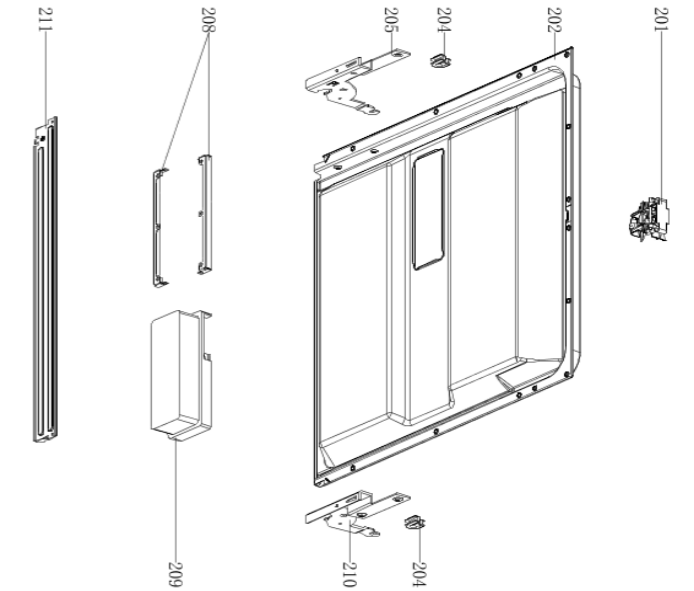

EX_ID	Spare Parts Code	Part Name	Qty.
A01	1217600007441	Control Panel	1
A08	1217600000720	Button	2
A17	12176000A53647	Control Panel Patch	1
A22	12276000014971	Outerdoor	1
A24	17176000014171	Display panel	1
201	17476000007454	Door Switth Assembly	1
202	12276000005288	Inner Door Assembly	1
204	12176000003629	Snap Ring	2
205	12276000001731	Left Hinge Assembly	1
208	12276000001459	Dispenser Bracket	2
209	17476000007435	Dispenser	1
210	12276000001778	Righ Thinge Assembly	1
211	12276000001805	Hinge Join Board	1
302	12276000014952	Left Side Panel Assembly	1
303	12276000014953	Right Side Plate	1
304	12176000003869	Upper Back Support	1
313	12176000010412	Rail Support Assembly	4
314	12176000008573	Basket Guider Supporting Holder	4
315	12276000001833	Acoustic Panel	1
316	12176000008496	Stopper	2
317	12276000001357	Upper Basket Guider(Left)	1
317-a	12276000001360	Upper Basket Guider(Right)	1
318	12676000000859	Sealing Strip	1
320	12176000009491	Door Lock Hook	1
321	12176000021784	Absorbent Cotton	1
401	17476000007396	Power Cord	1
402	12176000010640	Softener Cover Assembly	1
403	17476000005645	Softener	1
404	12176000009490	Power Cord Clasper	1
407	12176000009726	Foot	3
408	12976000000399	Door Rope	2
411	12976000000203	Spring	2
412	12976000001001	Adjust Screw Of Door Spring	2
413	12176000019571	Base Tray Assembly	1
414	12176000019565	Base Tray Cover	1
415	12676000000138	Drain Pipe Assembly	1
416	17476000005724	Air Breather	1
417	12676000000713	Washers	1
418	12176000013663	Air Breather Nut	1
419	17476000007426	Pressure Switch	1
420	12276000008925	Pump Support Assembly	1
421	12676000000140	Inlet Hose Of Air Breather	1
423	17476000007448	Inlet Valve	1
424	17476000001137	Microswitch	1
426	12176000003125	Switch Seat	1
427	12876000000050	Float	1
428	17176000008429	Main control panel	1
429	12176000016897	PCB Box Cover	1
430	12176000016896	PCB Box	1
433	12676000004982	Softener Gasket	1