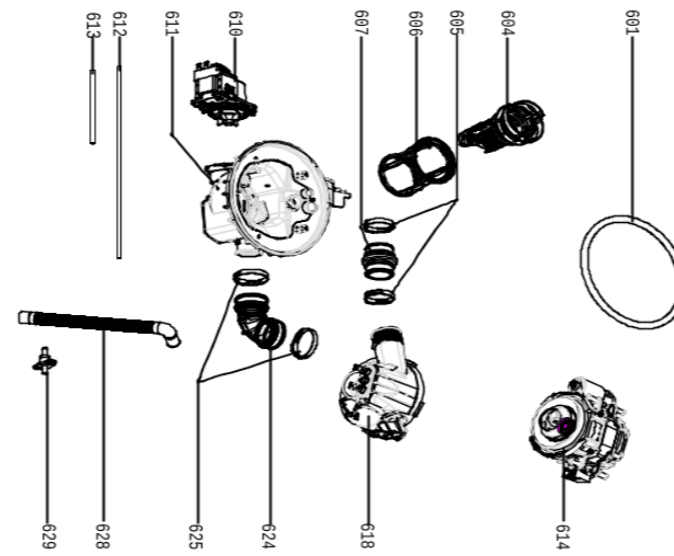

EX_ID	Spare Parts Code	Part Name	Qty.
A01	1217600007441	Control Panel	1
A08	1217600000720	Button	2
A17	12176000A53647	Control Panel Patch	1
A22	12276000014971	Outerdoor	1
A24	17176000014171	Display panel	1
201	17476000007454	Door Switth Assembly	1
202	12276000005288	Inner Door Assembly	1
204	12176000003629	Snap Ring	2
205	12276000001731	Left Hinge Assembly	1
208	12276000001459	Dispenser Bracket	2
209	17476000007435	Dispenser	1
210	12276000001778	Righ Thinge Assembly	1
211	12276000001805	Hinge Join Board	1
302	12276000014952	Left Side Panel Assembly	1
303	12276000014953	Right Side Plate	1
304	12176000003869	Upper Back Support	1
313	12176000010412	Rail Support Assembly	4
314	12176000008573	Basket Guider Supporting Holder	4
315	12276000001833	Acoustic Panel	1
316	12176000008496	Stopper	2
317	12276000001357	Upper Basket Guider(Left)	1
317-a	12276000001360	Upper Basket Guider(Right)	1
318	12676000000859	Sealing Strip	1
320	12176000009491	Door Lock Hook	1
321	12176000021784	Absorbent Cotton	1
401	17476000007396	Power Cord	1
402	12176000010640	Softener Cover Assembly	1
403	17476000005645	Softener	1
404	12176000009490	Power Cord Clasper	1
407	12176000009726	Foot	3
408	12976000000399	Door Rope	2
411	12976000000203	Spring	2
412	12976000001001	Adjust Screw Of Door Spring	2
413	12176000019571	Base Tray Assembly	1
414	12176000019565	Base Tray Cover	1
415	12676000000138	Drain Pipe Assembly	1
416	17476000005724	Air Breather	1
417	12676000000713	Washers	1
418	12176000013663	Air Breather Nut	1
419	17476000007426	Pressure Switch	1
420	12276000008925	Pump Support Assembly	1
421	12676000000140	Inlet Hose Of Air Breather	1
423	17476000007448	Inlet Valve	1
424	17476000001137	Microswitch	1
426	12176000003125	Switch Seat	1
427	12876000000050	Float	1
428	17176000008429	Main control panel	1
429	12176000016897	PCB Box Cover	1
430	12176000016896	PCB Box	1
433	12676000004982	Softener Gasket	1