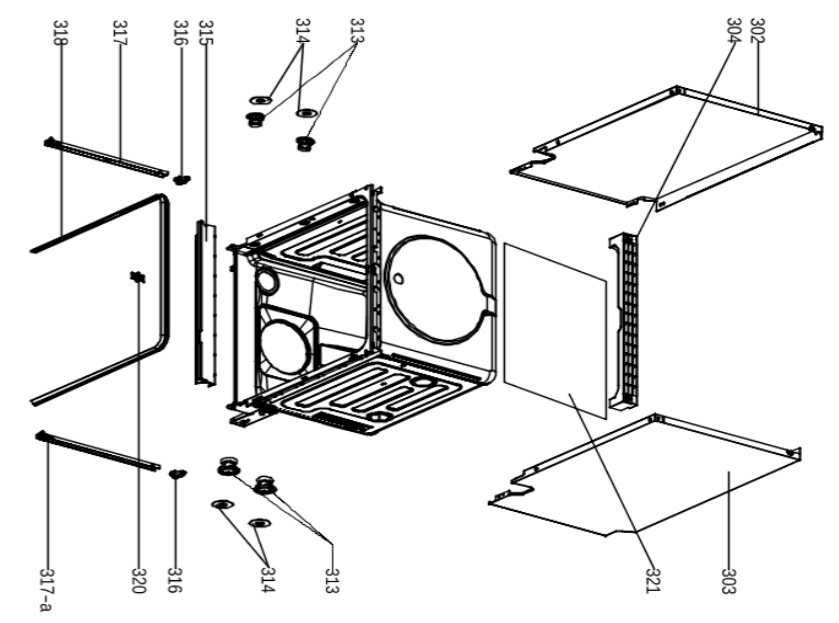

EX_ID	Spare Parts Code	Part Name	Qty.
A01	1217600007441	Control Panel	1
A08	1217600000720	Button	2
A17	12176000A53647	Control Panel Patch	1
A22	12276000014971	Outerdoor	1
A24	17176000014171	Display panel	1
201	17476000007454	Door Switth Assembly	1
202	12276000005288	Inner Door Assembly	1
204	12176000003629	Snap Ring	2
205	12276000001731	Left Hinge Assembly	1
208	12276000001459	Dispenser Bracket	2
209	17476000007435	Dispenser	1
210	12276000001778	Righ Thinge Assembly	1
211	12276000001805	Hinge Join Board	1
302	12276000014952	Left Side Panel Assembly	1
303	12276000014953	Right Side Plate	1
304	12176000003869	Upper Back Support	1
313	12176000010412	Rail Support Assembly	4
314	12176000008573	Basket Guider Supporting Holder	4
315	12276000001833	Acoustic Panel	1
316	12176000008496	Stopper	2
317	12276000001357	Upper Basket Guider(Left)	1
317-a	12276000001360	Upper Basket Guider(Right)	1
318	12676000000859	Sealing Strip	1
320	12176000009491	Door Lock Hook	1
321	12176000021784	Absorbent Cotton	1
401	17476000007396	Power Cord	1
402	12176000010640	Softener Cover Assembly	1
403	17476000005645	Softener	1
404	12176000009490	Power Cord Clasper	1
407	12176000009726	Foot	3
408	12976000000399	Door Rope	2
411	12976000000203	Spring	2
412	12976000001001	Adjust Screw Of Door Spring	2
413	12176000019571	Base Tray Assembly	1
414	12176000019565	Base Tray Cover	1
415	12676000000138	Drain Pipe Assembly	1
416	17476000005724	Air Breather	1
417	12676000000713	Washers	1
418	12176000013663	Air Breather Nut	1
419	17476000007426	Pressure Switch	1
420	12276000008925	Pump Support Assembly	1
421	12676000000140	Inlet Hose Of Air Breather	1
423	17476000007448	Inlet Valve	1
424	17476000001137	Microswitch	1
426	12176000003125	Switch Seat	1
427	12876000000050	Float	1
428	17176000008429	Main control panel	1
429	12176000016897	PCB Box Cover	1
430	12176000016896	PCB Box	1
433	12676000004982	Softener Gasket	1