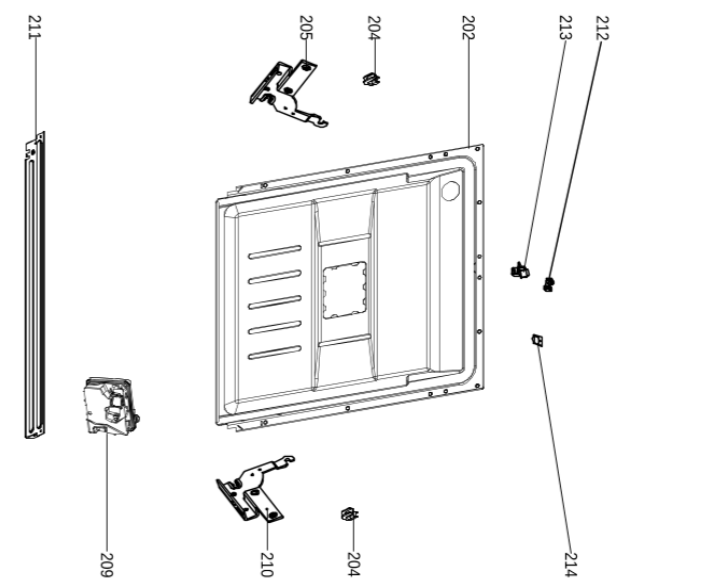

EX_ID	Spare Parts Code	Part Name	Qty.
A01	1217600007441	Control Panel	1
A08	1217600000720	Button	2
A17	12176000A58032	Control Panel Patch	1
A22	12276000014971	Outerdoor	1
A24	17176000A06441	Display panel	1
202	12276000011903	Inner Door Assembly	1
204	12176000003629	Snap Ring	2
205	12276000001731	Left Hinge Assembly	1
209	17476000008523	Dispenser	1
210	12276000001778	Righ Thing Assembly	1
211	12276000001852	Hinge Join Board	1
212	12176000008565	Lock Buckle Fixing Block	1
213	12176000009495	Door Lock Hook	1
214	12676000001038	Waterproof Silicone Pad	1
302	12276000014952	Left Side Panel Assembly	1
303	12276000014953	Right Side Plate	1
304	12176000003869	Upper Back Support	1
313	12176000010412	Rail Support Assembly	4
314	12176000008573	Basket Guider Supporting Holder	4
315	12276000001833	Acoustic Panel	1
316	12176000008496	Stopper	2
317	12276000001357	Upper Basket Guider(Left)	1
317-a	12276000001360	Upper Basket Guider(Right)	1
318	12676000000846	Seal	1
320	17476000A04135	Door Switch Assembly	1
321	12176000010268	Back Plate	1
401	17476000007396	Power Cord	1
402	12176000010640	Softener Cover Assembly	1
403	17476000005645	Softener	1
404	12176000009490	Power Cord Clasper	1
408	12976000000400	Door Rope	2
411	12976000000203	Spring	2
412	12976000001001	Adjust Screw Of Door Spring	2
413	12176000019571	Base Tray Assembly	1
414	12176000019565	Base Tray Cover	1
415	12676000000138	Drain Pipe Assembly	1
416	17476000005724	Air Breather	1
417	12676000000713	Washers	1
418	12176000013663	Air Breather Nut	1
419	17476000007426	Pressure Switch	1
420	12276000008925	Pump Support Assembly	1
421	12676000000140	Inlet Hose Of Air Breather	1
423	17476000007448	Inlet Valve	1
424	17476000001137	Microswitch	1
426	12176000003125	Switch Seat	1