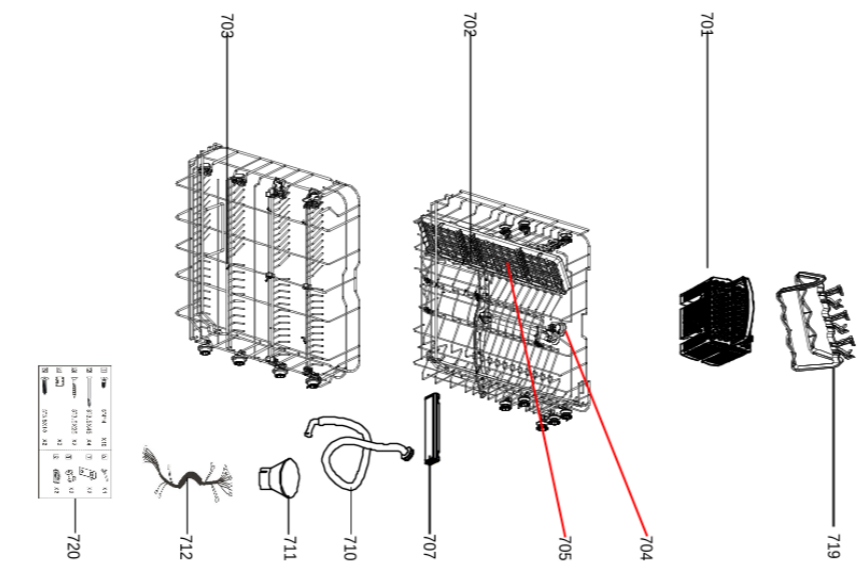

EX_ID	Spare Parts Code	Part Name	Qty.
A01	1217600007441	Control Panel	1
A08	1217600000720	Button	2
A17	12176000A58032	Control Panel Patch	1
A22	12276000014971	Outerdoor	1
A24	17176000A06441	Display panel	1
202	12276000011903	Inner Door Assembly	1
204	12176000003629	Snap Ring	2
205	12276000001731	Left Hinge Assembly	1
209	17476000008523	Dispenser	1
210	12276000001778	Righ Thing Assembly	1
211	12276000001852	Hinge Join Board	1
212	12176000008565	Lock Buckle Fixing Block	1
213	12176000009495	Door Lock Hook	1
214	12676000001038	Waterproof Silicone Pad	1
302	12276000014952	Left Side Panel Assembly	1
303	12276000014953	Right Side Plate	1
304	12176000003869	Upper Back Support	1
313	12176000010412	Rail Support Assembly	4
314	12176000008573	Basket Guider Supporting Holder	4
315	12276000001833	Acoustic Panel	1
316	12176000008496	Stopper	2
317	12276000001357	Upper Basket Guider(Left)	1
317-a	12276000001360	Upper Basket Guider(Right)	1
318	12676000000846	Seal	1
320	17476000A04135	Door Switch Assembly	1
321	12176000010268	Back Plate	1
401	17476000007396	Power Cord	1
402	12176000010640	Softener Cover Assembly	1
403	17476000005645	Softener	1
404	12176000009490	Power Cord Clasper	1
408	12976000000400	Door Rope	2
411	12976000000203	Spring	2
412	12976000001001	Adjust Screw Of Door Spring	2
413	12176000019571	Base Tray Assembly	1
414	12176000019565	Base Tray Cover	1
415	12676000000138	Drain Pipe Assembly	1
416	17476000005724	Air Breather	1
417	12676000000713	Washers	1
418	12176000013663	Air Breather Nut	1
419	17476000007426	Pressure Switch	1
420	12276000008925	Pump Support Assembly	1
421	12676000000140	Inlet Hose Of Air Breather	1
423	17476000007448	Inlet Valve	1
424	17476000001137	Microswitch	1
426	12176000003125	Switch Seat	1