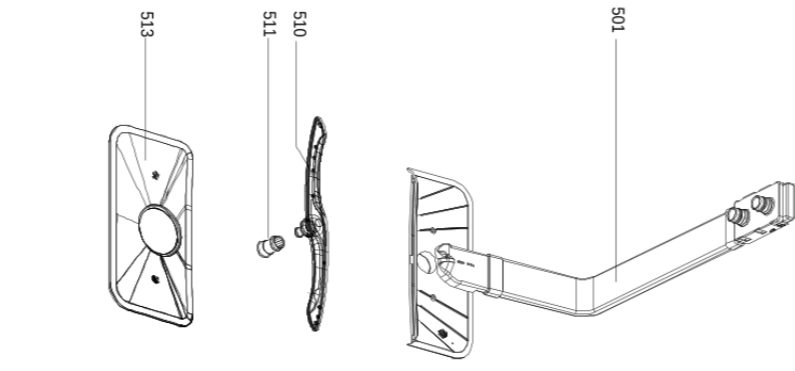

EX_ID	Spare Parts Code	Part Name	Qty.
A01	1217600007441	Control Panel	1
A08	1217600000720	Button	2
A17	12176000A58032	Control Panel Patch	1
A22	12276000014971	Outerdoor	1
A24	17176000A06441	Display panel	1
202	12276000011903	Inner Door Assembly	1
204	12176000003629	Snap Ring	2
205	12276000001731	Left Hinge Assembly	1
209	17476000008523	Dispenser	1
210	12276000001778	Righ Thing Assembly	1
211	12276000001852	Hinge Join Board	1
212	12176000008565	Lock Buckle Fixing Block	1
213	12176000009495	Door Lock Hook	1
214	12676000001038	Waterproof Silicone Pad	1
302	12276000014952	Left Side Panel Assembly	1
303	12276000014953	Right Side Plate	1
304	12176000003869	Upper Back Support	1
313	12176000010412	Rail Support Assembly	4
314	12176000008573	Basket Guider Supporting Holder	4
315	12276000001833	Acoustic Panel	1
316	12176000008496	Stopper	2
317	12276000001357	Upper Basket Guider(Left)	1
317-a	12276000001360	Upper Basket Guider(Right)	1
318	12676000000846	Seal	1
320	17476000A04135	Door Switch Assembly	1
321	12176000010268	Back Plate	1
401	17476000007396	Power Cord	1
402	12176000010640	Softener Cover Assembly	1
403	17476000005645	Softener	1
404	12176000009490	Power Cord Clasper	1
408	12976000000400	Door Rope	2
411	12976000000203	Spring	2
412	12976000001001	Adjust Screw Of Door Spring	2
413	12176000019571	Base Tray Assembly	1
414	12176000019565	Base Tray Cover	1
415	12676000000138	Drain Pipe Assembly	1
416	17476000005724	Air Breather	1
417	12676000000713	Washers	1
418	12176000013663	Air Breather Nut	1
419	17476000007426	Pressure Switch	1
420	12276000008925	Pump Support Assembly	1
421	12676000000140	Inlet Hose Of Air Breather	1
423	17476000007448	Inlet Valve	1
424	17476000001137	Microswitch	1
426	12176000003125	Switch Seat	1