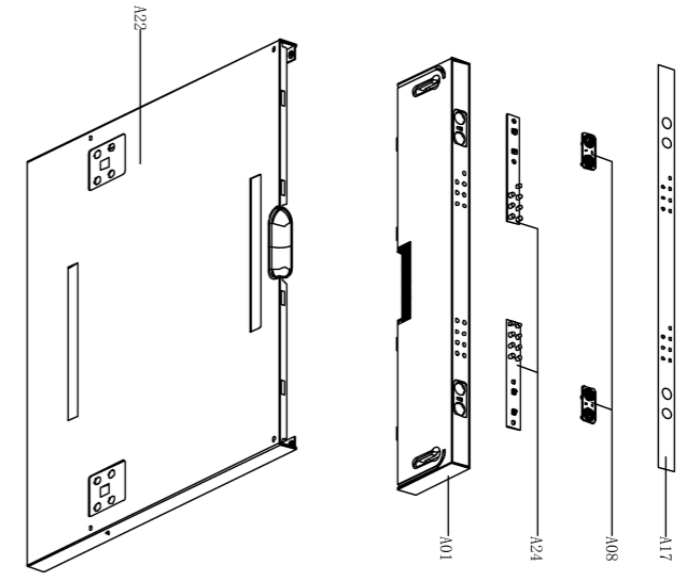

EX_ID	Spare Parts Code	Part Name	Qty.
A01	1217600007441	Control Panel	1
A08	1217600000720	Button	2
A17	12176000A58032	Control Panel Patch	1
A22	12276000014971	Outerdoor	1
A24	17176000A06441	Display panel	1
202	12276000011903	Inner Door Assembly	1
204	12176000003629	Snap Ring	2
205	12276000001731	Left Hinge Assembly	1
209	17476000008523	Dispenser	1
210	12276000001778	Righ Thing Assembly	1
211	12276000001852	Hinge Join Board	1
212	12176000008565	Lock Buckle Fixing Block	1
213	12176000009495	Door Lock Hook	1
214	12676000001038	Waterproof Silicone Pad	1
302	12276000014952	Left Side Panel Assembly	1
303	12276000014953	Right Side Plate	1
304	12176000003869	Upper Back Support	1
313	12176000010412	Rail Support Assembly	4
314	12176000008573	Basket Guider Supporting Holder	4
315	12276000001833	Acoustic Panel	1
316	12176000008496	Stopper	2
317	12276000001357	Upper Basket Guider(Left)	1
317-a	12276000001360	Upper Basket Guider(Right)	1
318	12676000000846	Seal	1
320	17476000A04135	Door Switch Assembly	1
321	12176000010268	Back Plate	1
401	17476000007396	Power Cord	1
402	12176000010640	Softener Cover Assembly	1
403	17476000005645	Softener	1
404	12176000009490	Power Cord Clasper	1
408	12976000000400	Door Rope	2
411	12976000000203	Spring	2
412	12976000001001	Adjust Screw Of Door Spring	2
413	12176000019571	Base Tray Assembly	1
414	12176000019565	Base Tray Cover	1
415	12676000000138	Drain Pipe Assembly	1
416	17476000005724	Air Breather	1
417	12676000000713	Washers	1
418	12176000013663	Air Breather Nut	1
419	17476000007426	Pressure Switch	1
420	12276000008925	Pump Support Assembly	1
421	12676000000140	Inlet Hose Of Air Breather	1
423	17476000007448	Inlet Valve	1
424	17476000001137	Microswitch	1
426	12176000003125	Switch Seat	1