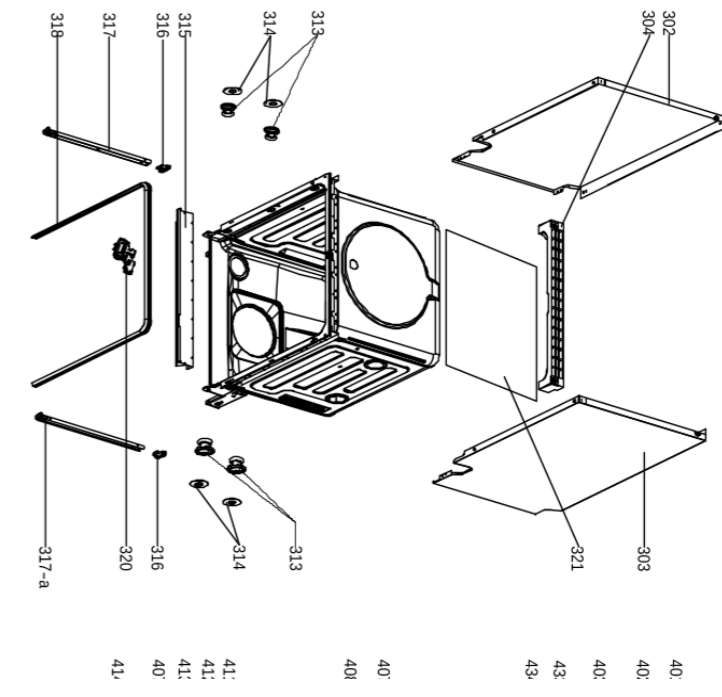

EX_ID	Spare Parts Code	Part Name	Qty.
A01	1217600007441	Control Panel	1
A08	1217600000720	Button	2
A17	12176000A58032	Control Panel Patch	1
A22	12276000014971	Outerdoor	1
A24	17176000A06441	Display panel	1
202	12276000011903	Inner Door Assembly	1
204	12176000003629	Snap Ring	2
205	12276000001731	Left Hinge Assembly	1
209	17476000008523	Dispenser	1
210	12276000001778	Righ Thing Assembly	1
211	12276000001852	Hinge Join Board	1
212	12176000008565	Lock Buckle Fixing Block	1
213	12176000009495	Door Lock Hook	1
214	12676000001038	Waterproof Silicone Pad	1
302	12276000014952	Left Side Panel Assembly	1
303	12276000014953	Right Side Plate	1
304	12176000003869	Upper Back Support	1
313	12176000010412	Rail Support Assembly	4
314	12176000008573	Basket Guider Supporting Holder	4
315	12276000001833	Acoustic Panel	1
316	12176000008496	Stopper	2
317	12276000001357	Upper Basket Guider(Left)	1
317-a	12276000001360	Upper Basket Guider(Right)	1
318	12676000000846	Seal	1
320	17476000A04135	Door Switch Assembly	1
321	12176000010268	Back Plate	1
401	17476000007396	Power Cord	1
402	12176000010640	Softener Cover Assembly	1
403	17476000005645	Softener	1
404	12176000009490	Power Cord Clasper	1
408	12976000000400	Door Rope	2
411	12976000000203	Spring	2
412	12976000001001	Adjust Screw Of Door Spring	2
413	12176000019571	Base Tray Assembly	1
414	12176000019565	Base Tray Cover	1
415	12676000000138	Drain Pipe Assembly	1
416	17476000005724	Air Breather	1
417	12676000000713	Washers	1
418	12176000013663	Air Breather Nut	1
419	17476000007426	Pressure Switch	1
420	12276000008925	Pump Support Assembly	1
421	12676000000140	Inlet Hose Of Air Breather	1
423	17476000007448	Inlet Valve	1
424	17476000001137	Microswitch	1
426	12176000003125	Switch Seat	1