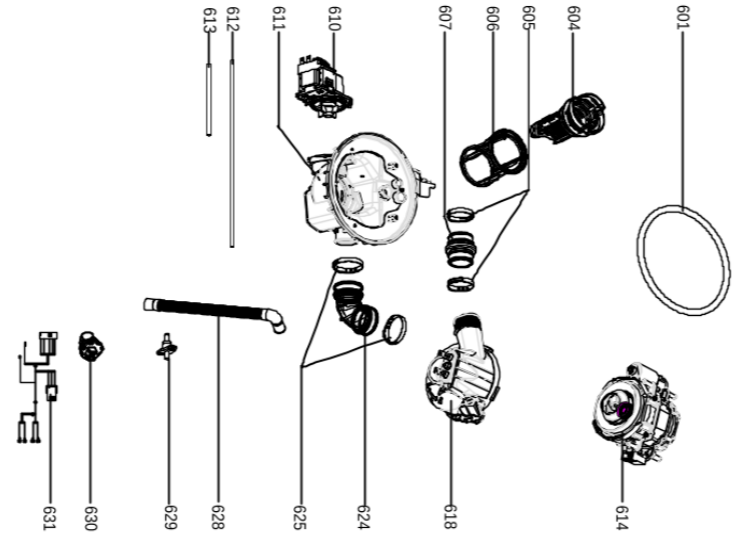

EX_ID	Spare Parts Code	Part Name	Qty.
A01	1217600007441	Control Panel	1
A08	1217600000720	Button	2
A17	12176000A58032	Control Panel Patch	1
A22	12276000014971	Outerdoor	1
A24	17176000A06441	Display panel	1
202	12276000011903	Inner Door Assembly	1
204	12176000003629	Snap Ring	2
205	12276000001731	Left Hinge Assembly	1
209	17476000008523	Dispenser	1
210	12276000001778	Righ Thing Assembly	1
211	12276000001852	Hinge Join Board	1
212	12176000008565	Lock Buckle Fixing Block	1
213	12176000009495	Door Lock Hook	1
214	12676000001038	Waterproof Silicone Pad	1
302	12276000014952	Left Side Panel Assembly	1
303	12276000014953	Right Side Plate	1
304	12176000003869	Upper Back Support	1
313	12176000010412	Rail Support Assembly	4
314	12176000008573	Basket Guider Supporting Holder	4
315	12276000001833	Acoustic Panel	1
316	12176000008496	Stopper	2
317	12276000001357	Upper Basket Guider(Left)	1
317-a	12276000001360	Upper Basket Guider(Right)	1
318	12676000000846	Seal	1
320	17476000A04135	Door Switch Assembly	1
321	12176000010268	Back Plate	1
401	17476000007396	Power Cord	1
402	12176000010640	Softener Cover Assembly	1
403	17476000005645	Softener	1
404	12176000009490	Power Cord Clasper	1
408	12976000000400	Door Rope	2
411	12976000000203	Spring	2
412	12976000001001	Adjust Screw Of Door Spring	2
413	12176000019571	Base Tray Assembly	1
414	12176000019565	Base Tray Cover	1
415	12676000000138	Drain Pipe Assembly	1
416	17476000005724	Air Breather	1
417	12676000000713	Washers	1
418	12176000013663	Air Breather Nut	1
419	17476000007426	Pressure Switch	1
420	12276000008925	Pump Support Assembly	1
421	12676000000140	Inlet Hose Of Air Breather	1
423	17476000007448	Inlet Valve	1
424	17476000001137	Microswitch	1
426	12176000003125	Switch Seat	1