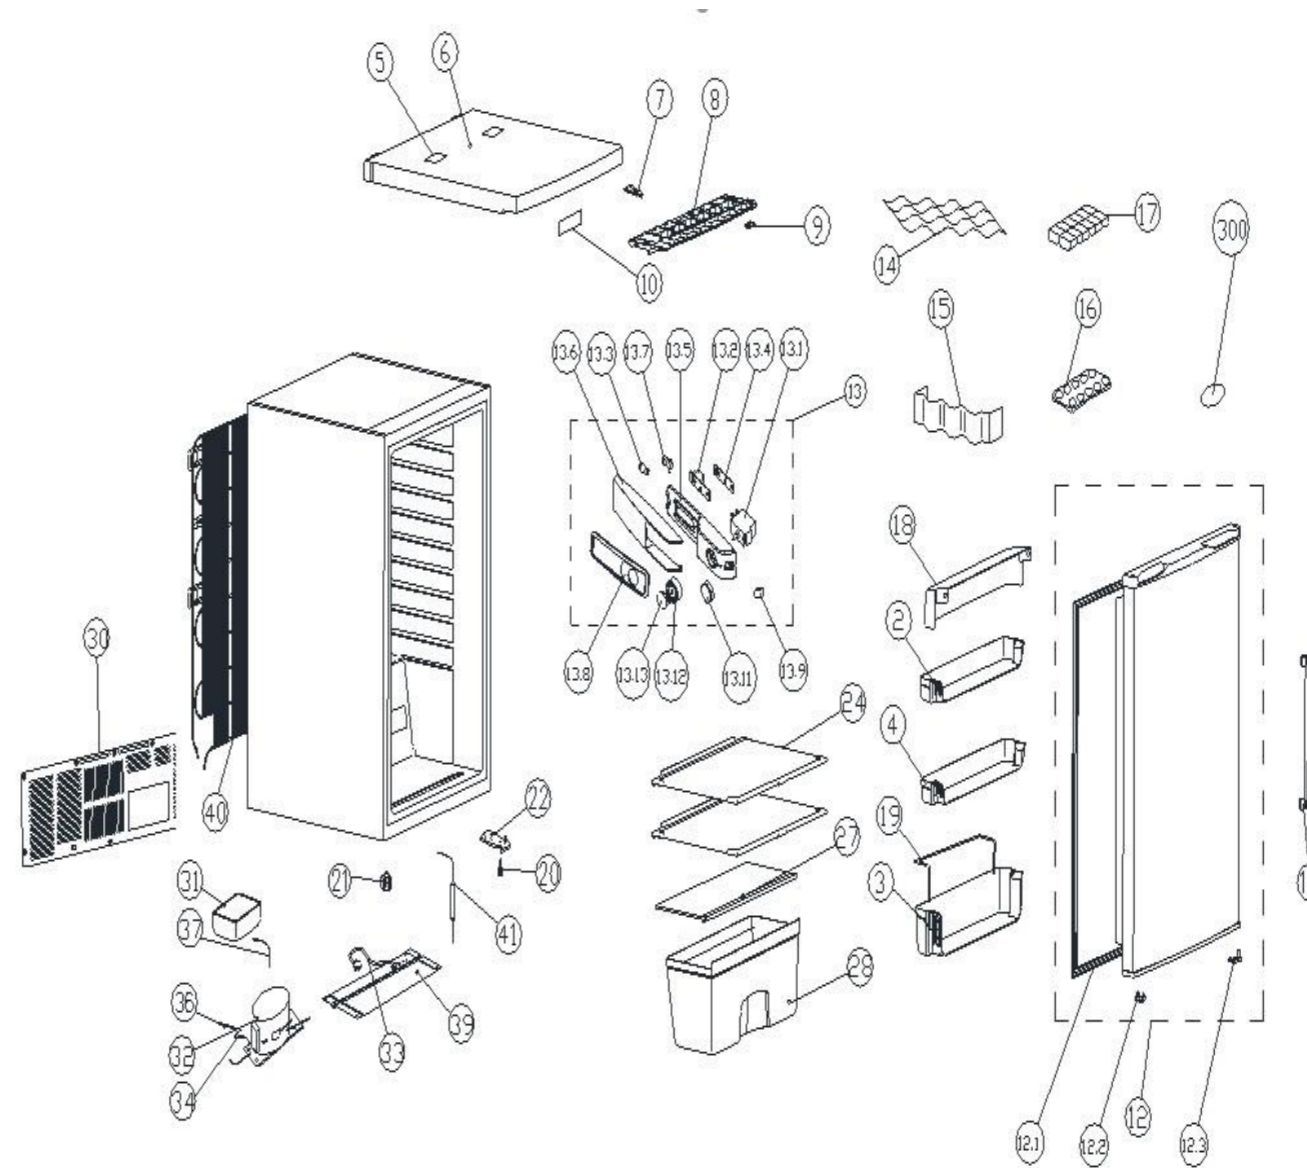

No.	Code	Description of Spare Part	Qty
2	2207500468	BL130 Upper balcony	2
3	2207500469	BL130 Lower balcony	1
5	20122020150	BL130 Screw cover for top cover	2
6	20122020009	BL130 Top cover	1
7	3031400066	BL130 Upper door hinge	1
8	2207200170	BL130 Top cover bracket	1
9	2501100002	BL130 Door Switch	1
12	20101050098	BL130 Door	1
12.1	3020400014	BL130 Door Gasket	1
13	2500800207	BL130 Thermostat controller	1
13.1	3040200038	BL130 Thermostat	1
13.11	2207100008	BL130 Thermostat Knob	1
13.4	2500900002	BL130 LED light	1
13.5	2208100196	BL130 Controller Shell	1
13.6	2208300021	BL130 Lamp Cover	1
13.9	2208100197	BL130 Screw Cover	1
20	20122990001	BL130 Shorter leveling foot	1
21	20122990016	BL130 Higher leveling foot	1
22	3031400067	BL130 Lower door hinge	1
24	2106100299	BL130 Fridge shelf	2
27	2106120299	BL130 Cover of crisper drawer	1
28	20122040307	BL130 Crisper drawer	1
31	2207700053	BL130 Drain pan	1
300	2700500462	BL130 Trademark	1