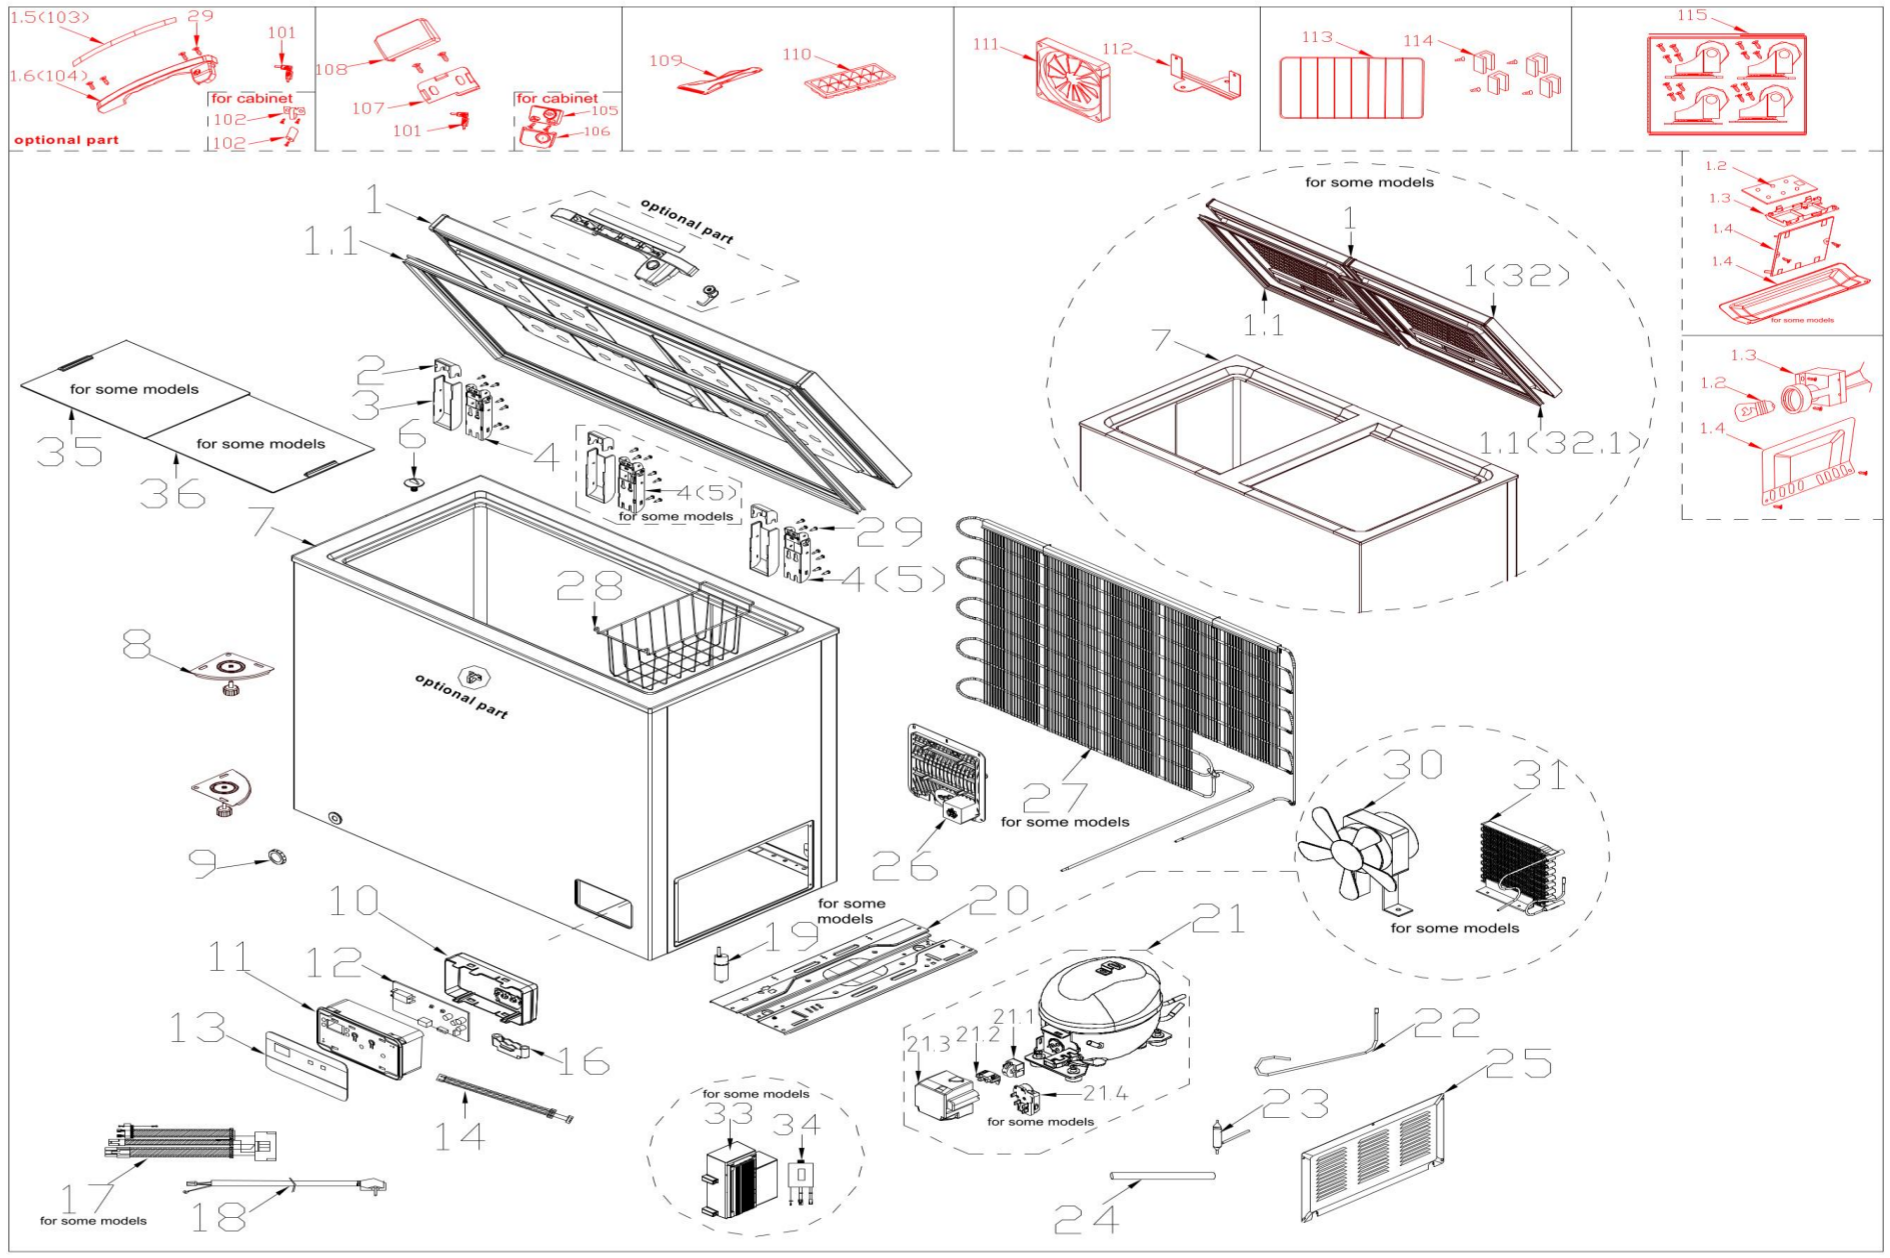

EX ID	Spare Parts Code	Part Name	Qt
1	12832000006161	BCF200E Freezer door	1
1.1	12132000000430	BCF200E Door gasket	1
1.2	17431000001588	BCF200E LED lamp	1
1.3	12132000000517	BCF200E Lamp mounting plate	1
1.4	12132000000521	BCF200E Lamp cover	1
2	12132000001075	BCF200E Upper hinge cover	2
3	12132000001076	BCF200E Lower hinge cover	2
4	12232000000481	BCF200E Sheet mental hinge	2
7	12832000006821	BCF200E Cabinet	1
8	12232000000698	BCF200E No wheel corner plate	2
9	12132000000361	BCF200E Water pipe cover	1
10	12132000002082	BCF200E Temperature-control box	1
11	12132000002081	BCF200E Temperature-control panel	1
12	17131000003961	BCF200E Main control board	1
13	16032000001281	BCF200E Display control panel surface	1
14	17431000001148	BCF200E Wires	1
17	17431000002944	BCF200E Wires	1
18	17431000000055	BCF200E Power cord	1
19	17431000001273	BCF200E Capacitor	1
20	12232000011624	BCF200E Compressor mounting panel	1
21.1	12031000001062	BCF200E Starter	1
21.2	12031000001346	BCF200E Protector	1
22	15532000000361	BCF200E Component supplying pipe connector	1
23	15531000000127	BCF200E Dry filter	1
25	12232000001096	BCF200E shutter	1
26	12132000002121	BCF200E Ventilating window	1
28	12132000002188	BCF200E Basket	1
29	11303309000081	BCF200E tapping locking screw	15
109	12131000001043	BCF200E Ice scoop	1