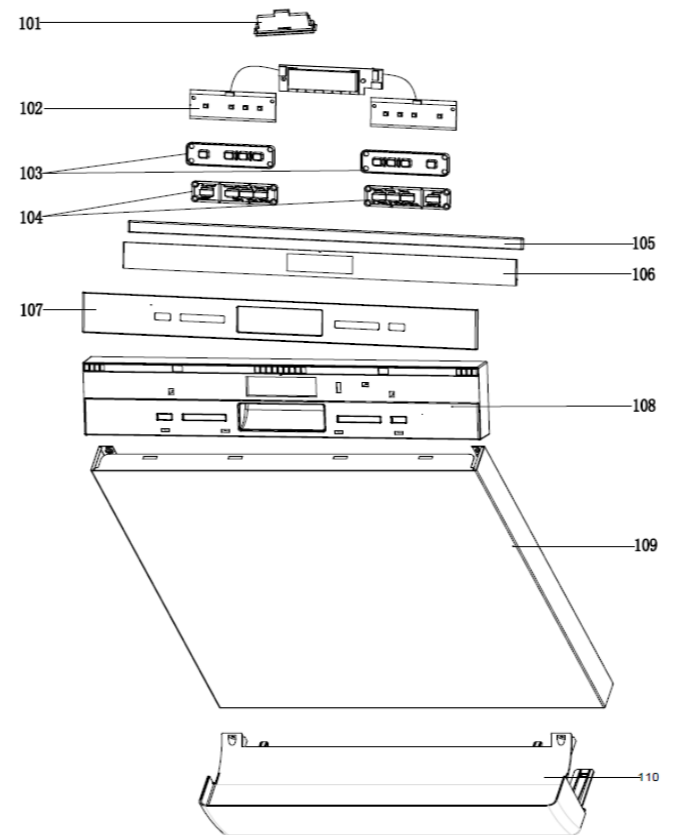

To order spare parts, please contact us at 01 8428222, or email us at sparesireland@glendimplex.com

NO.	Part No.	Description	Qty.
101	12176000020084	Doorknob Cover	1
102	17176000015202	Display Pcb Board	1
103	12676000002101	Button Seal	2
104	12176000019287	Button	2
105	12276000009967	Control Panel Cover Sticker(Upper)	1
106	12176000A32949	Control Panel Cover Sticker(Middle)	1
107	12276000A15941	Control Panel Cover Sticker(Lower)	1
108	12176000A32923	Control Panel	1
109	12276000006540	Out Door	1
110	12176000003979	Baseboard	1
202	12276000008965	Inner Door Assembly	1
204	12176000003629	Friction Strip Hooking Clamping	2
205	12276000001731	Left Hinge Assembly	1
209	17476000001467	Dispenser	1
210	12276000001778	Right Hinge Assembly	1
211	12276000001852	Hinge Join Board	1
212	12176000008565	Lock Buckle Fixing Block	1
213	12176000009495	Door Lock Hook	1
214	12676000001038	Waterproof Silica Gel Pad	1
301	12176000018925	Top Panel	1
302	12276000008370	Left Side Panel	1
303	12276000008372	Right Side Panel	1
304	12176000003869	Upper Back Support	1
306	12176000008517	Cutlery Shelf Guider Link Stopper(Back)	2
307	12276000001341	Sword Fork Frame Upper Basket Guider(Left)	1
307-a	12276000001344	Sword Fork Frame Upper Basket Guider(Right)	1
309	12176000010336	Cutlery Shelf Rail Support Assembly	4
311	12176000008444	Basket Guider Supporting Holder	4
313	12176000010412	Rail Support Assembly	4
314	12176000008573	Basket Guider Supporting Holder	4
315	12276000001838	Anti-Noise Board	1
316	12176000008496	Basket Guider Link Stopper(Back)	2
317	12276000001357	Upper Basket Guider(Left)	1
317-a	12276000001360	Upper Basket Guider(Right)	1
318	12676000000859	Tank Gasket	1
320	17476000000035	Door Switch	1
321	12176000021784	Back Cover Board	1
325	12176000014684	Air Inlet Pipe Assembly	1
326	12176000009563	Fan Nut	1
327	12176000008647	Connector	1
328	12176000014685	Exhaust Pipe Assembly	1
329	12176000009565	Exhaust Pipe Nut	1
401	17476000000312	Power Cord	1
402	12176000010640	Softener Cover	1
403	17476000005645	Softener	1
404	12176000009490	Power Cord Clasper	1
406	12776000000023	Counterweight	1
407	12176000009741	Foot	4
408	12976000000392	Door Rope	2
411	12976000000133	Door Spring Assembly	2