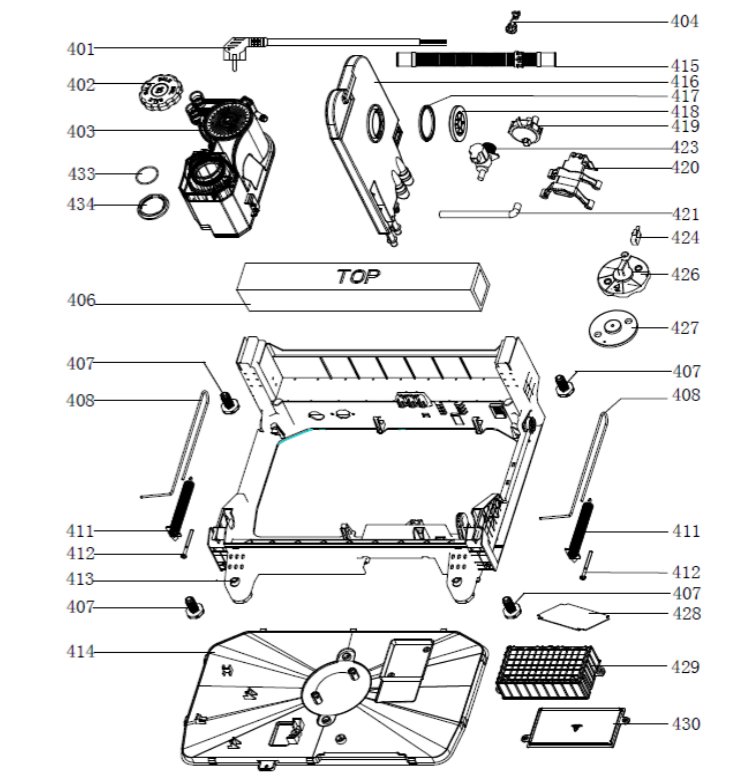

To order spare parts, please contact us at 01 8428222, or email us at sparesireland@glendimplex.com

NO.	Part No.	Description	Qty.
101	12176000020084	Doorknob Cover	1
102	17176000015202	Display Pcb Board	1
103	12676000002101	Button Seal	2
104	12176000019287	Button	2
105	12276000009967	Control Panel Cover Sticker(Upper)	1
106	12176000A32949	Control Panel Cover Sticker(Middle)	1
107	12276000A15941	Control Panel Cover Sticker(Lower)	1
108	12176000A32923	Control Panel	1
109	12276000006540	Out Door	1
110	12176000003979	Baseboard	1
202	12276000008965	Inner Door Assembly	1
204	12176000003629	Friction Strip Hooking Clamping	2
205	12276000001731	Left Hinge Assembly	1
209	17476000001467	Dispenser	1
210	12276000001778	Right Hinge Assembly	1
211	12276000001852	Hinge Join Board	1
212	12176000008565	Lock Buckle Fixing Block	1
213	12176000009495	Door Lock Hook	1
214	12676000001038	Waterproof Silica Gel Pad	1
301	12176000018925	Top Panel	1
302	12276000008370	Left Side Panel	1
303	12276000008372	Right Side Panel	1
304	12176000003869	Upper Back Support	1
306	12176000008517	Cutlery Shelf Guider Link Stopper(Back)	2
307	12276000001341	Sword Fork Frame Upper Basket Guider(Left)	1
307-a	12276000001344	Sword Fork Frame Upper Basket Guider(Right)	1
309	12176000010336	Cutlery Shelf Rail Support Assembly	4
311	12176000008444	Basket Guider Supporting Holder	4
313	12176000010412	Rail Support Assembly	4
314	12176000008573	Basket Guider Supporting Holder	4
315	12276000001838	Anti-Noise Board	1
316	12176000008496	Basket Guider Link Stopper(Back)	2
317	12276000001357	Upper Basket Guider(Left)	1
317-a	12276000001360	Upper Basket Guider(Right)	1
318	12676000000859	Tank Gasket	1
320	17476000000035	Door Switch	1
321	12176000021784	Back Cover Board	1
325	12176000014684	Air Inlet Pipe Assembly	1
326	12176000009563	Fan Nut	1
327	12176000008647	Connector	1
328	12176000014685	Exhaust Pipe Assembly	1
329	12176000009565	Exhaust Pipe Nut	1
401	17476000000312	Power Cord	1
402	12176000010640	Softener Cover	1
403	17476000005645	Softener	1
404	12176000009490	Power Cord Clasper	1
406	12776000000023	Counterweight	1
407	12176000009741	Foot	4
408	12976000000392	Door Rope	2
411	12976000000133	Door Spring Assembly	2