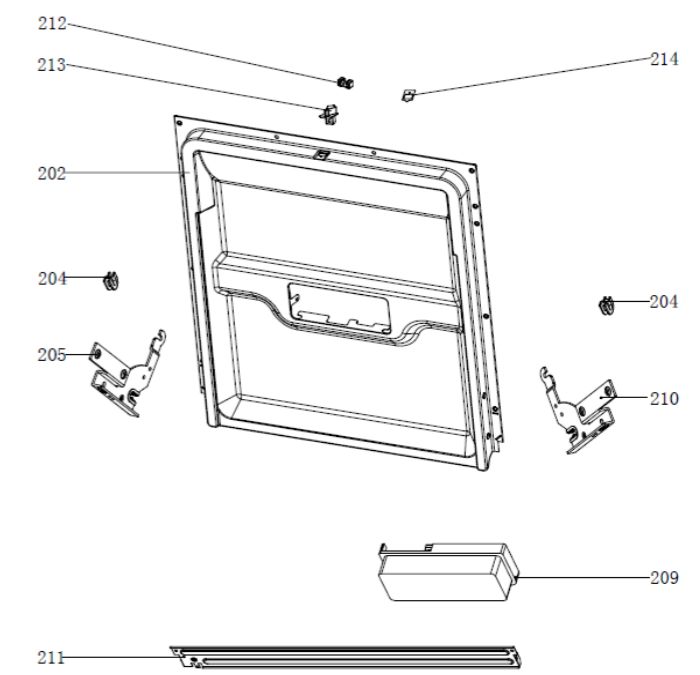

To order spare parts, please contact us at 01 8428222, or email us at sparesireland@glendimplex.com

NO.	Part No.	Description	Qty.
101	12176000020084	Doorknob Cover	1
102	17176000015202	Display Pcb Board	1
103	12676000002101	Button Seal	2
104	12176000019287	Button	2
105	12276000009967	Control Panel Cover Sticker(Upper)	1
106	12176000A32949	Control Panel Cover Sticker(Middle)	1
107	12276000A15941	Control Panel Cover Sticker(Lower)	1
108	12176000A32923	Control Panel	1
109	12276000006540	Out Door	1
110	12176000003979	Baseboard	1
202	12276000008965	Inner Door Assembly	1
204	12176000003629	Friction Strip Hooking Clamping	2
205	12276000001731	Left Hinge Assembly	1
209	17476000001467	Dispenser	1
210	12276000001778	Right Hinge Assembly	1
211	12276000001852	Hinge Join Board	1
212	12176000008565	Lock Buckle Fixing Block	1
213	12176000009495	Door Lock Hook	1
214	12676000001038	Waterproof Silica Gel Pad	1
301	12176000018925	Top Panel	1
302	12276000008370	Left Side Panel	1
303	12276000008372	Right Side Panel	1
304	12176000003869	Upper Back Support	1
306	12176000008517	Cutlery Shelf Guider Link Stopper(Back)	2
307	12276000001341	Sword Fork Frame Upper Basket Guider(Left)	1
307-a	12276000001344	Sword Fork Frame Upper Basket Guider(Right)	1
309	12176000010336	Cutlery Shelf Rail Support Assembly	4
311	12176000008444	Basket Guider Supporting Holder	4
313	12176000010412	Rail Support Assembly	4
314	12176000008573	Basket Guider Supporting Holder	4
315	12276000001838	Anti-Noise Board	1
316	12176000008496	Basket Guider Link Stopper(Back)	2
317	12276000001357	Upper Basket Guider(Left)	1
317-a	12276000001360	Upper Basket Guider(Right)	1
318	12676000000859	Tank Gasket	1
320	17476000000035	Door Switch	1
321	12176000021784	Back Cover Board	1
325	12176000014684	Air Inlet Pipe Assembly	1
326	12176000009563	Fan Nut	1
327	12176000008647	Connector	1
328	12176000014685	Exhaust Pipe Assembly	1
329	12176000009565	Exhaust Pipe Nut	1
401	17476000000312	Power Cord	1
402	12176000010640	Softener Cover	1
403	17476000005645	Softener	1
404	12176000009490	Power Cord Clasper	1
406	12776000000023	Counterweight	1
407	12176000009741	Foot	4
408	12976000000392	Door Rope	2
411	12976000000133	Door Spring Assembly	2