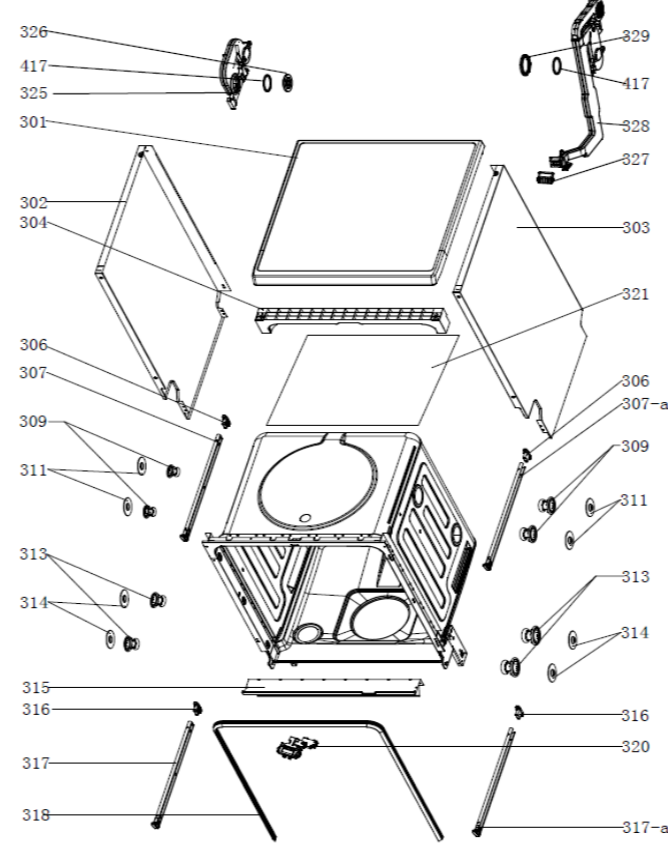

To order spare parts, please contact us at 01 8428222, or email us at sparesireland@glendimplex.com

NO.	Part No.	Description	Qty.
101	12176000020084	Doorknob Cover	1
102	17176000015202	Display Pcb Board	1
103	12676000002101	Button Seal	2
104	12176000019287	Button	2
105	12276000009967	Control Panel Cover Sticker(Upper)	1
106	12176000A32949	Control Panel Cover Sticker(Middle)	1
107	12276000A15941	Control Panel Cover Sticker(Lower)	1
108	12176000A32923	Control Panel	1
109	12276000006540	Out Door	1
110	12176000003979	Baseboard	1
202	12276000008965	Inner Door Assembly	1
204	12176000003629	Friction Strip Hooking Clamping	2
205	12276000001731	Left Hinge Assembly	1
209	17476000001467	Dispenser	1
210	12276000001778	Right Hinge Assembly	1
211	12276000001852	Hinge Join Board	1
212	12176000008565	Lock Buckle Fixing Block	1
213	12176000009495	Door Lock Hook	1
214	12676000001038	Waterproof Silica Gel Pad	1
301	12176000018925	Top Panel	1
302	12276000008370	Left Side Panel	1
303	12276000008372	Right Side Panel	1
304	12176000003869	Upper Back Support	1
306	12176000008517	Cutlery Shelf Guider Link Stopper(Back)	2
307	12276000001341	Sword Fork Frame Upper Basket Guider(Left)	1
307-a	12276000001344	Sword Fork Frame Upper Basket Guider(Right)	1
309	12176000010336	Cutlery Shelf Rail Support Assembly	4
311	12176000008444	Basket Guider Supporting Holder	4
313	12176000010412	Rail Support Assembly	4
314	12176000008573	Basket Guider Supporting Holder	4
315	12276000001838	Anti-Noise Board	1
316	12176000008496	Basket Guider Link Stopper(Back)	2
317	12276000001357	Upper Basket Guider(Left)	1
317-a	12276000001360	Upper Basket Guider(Right)	1
318	12676000000859	Tank Gasket	1
320	17476000000035	Door Switch	1
321	12176000021784	Back Cover Board	1
325	12176000014684	Air Inlet Pipe Assembly	1
326	12176000009563	Fan Nut	1
327	12176000008647	Connector	1
328	12176000014685	Exhaust Pipe Assembly	1
329	12176000009565	Exhaust Pipe Nut	1
401	17476000000312	Power Cord	1
402	12176000010640	Softener Cover	1
403	17476000005645	Softener	1
404	12176000009490	Power Cord Clasper	1
406	12776000000023	Counterweight	1
407	12176000009741	Foot	4
408	12976000000392	Door Rope	2
411	12976000000133	Door Spring Assembly	2