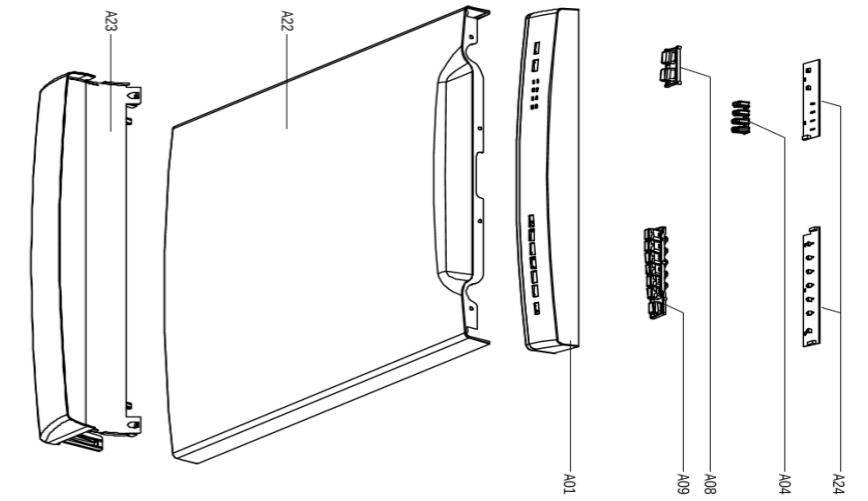

BFDW6142 Parts List

No.	Part Code	Description	Qty
A01	12176000A58352	Control Panel Assembly	1
A04	12176000015865	Indicator light Cover	1
A08	12176000001119	Button	1
A09	12176000015866	Button Assembly	1
A22	12276000006382	Outer Door	1
A23	12176000004041	Baseboard	1
A24	17176000A04967	Display Panel	1
202	12276000011903	Inner Door Assembly	1
204	12176000003629	Snap Ring	2
205	12276000001731	Left Hinge Assembly	1
209	17476000008523	Dispenser	1
210	12276000001778	Righ Thinge Assembly	1
211	12276000001852	Hinge Join Board	1
212	12176000008565	Lock Buckle Fixing Block	1
213	12176000009495	Door Lock Hook	1
214	12676000001038	Waterproof Silicone Pad	1
301	12176000010919	Top Plate Assembly	1
302	12276000014486	Left Side Panel	1
303	12276000014466	Right Side Plate	1
304	12176000003869	Upper Back Support	1
313	12176000010412	Rail Support Assembly	4
314	12176000008573	Basket Guider Supporting Holder	4
315	12276000001818	Acoustic Panel	1
316	12176000008496	Stopper	2
317	12276000001357	Upper Basket Guider(Left)	1
317-a	12276000001360	Upper Basket Guider(Right)	1
318	12676000000846	Seal	1
320	17476000A04135	Door Switch Assembly	1
321	12176000010268	Back Plate	1
401	17476000007396	Power Cord	1
402	12176000010640	Softener Cover Assembly	1
403	17476000001365	Softener	1
404	12176000009490	Power Cord Clasper	1
406	12776000000023	Counter Weight	1
407	12176000009741	Foot	4
408	12976000000400	Door Rope	2
411	12976000000133	Spring	2
412	12976000001001	Adjust Screw Of Door Spring	2
413	12176000019563	Base Tray Assembly	1
414	12176000015483	Base Tray Cover	1
415	12676000000138	Drain Pipe Assembly	1
416	12176000003906	Air Breather Assembly	1
417	12676000000713	Washers	1
418	12176000013663	Air Breather Nut	1
419	17476000007426	Pressure Switch	1
420	12276000008925	Pump Support Assembly	1
421	12676000000140	Inlet Hose Of Air Breather	1
423	17476000007448	Inlet Valve	1
424	17476000001137	Microswitch	1
426	12176000003125	Switch Seat	1