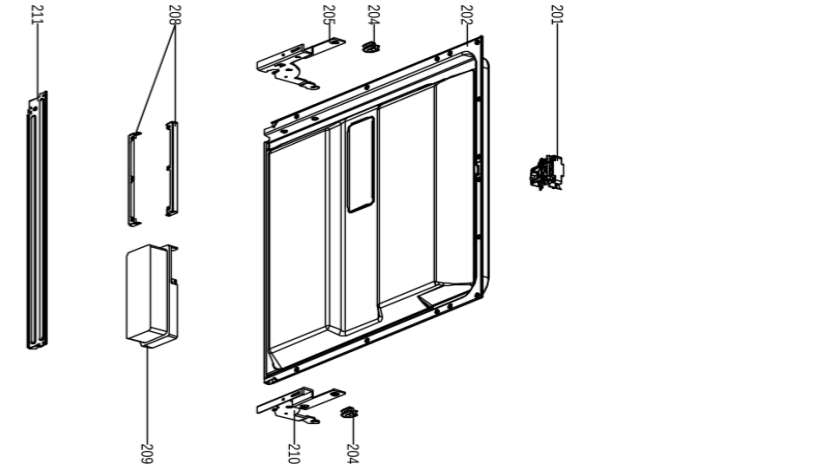

BFDW6142 Parts List

No.	Part Code	Description	Qty
A01	12176000A58352	Control Panel Assembly	1
A04	12176000015865	Indicator light Cover	1
A08	12176000001119	Button	1
A09	12176000015866	Button Assembly	1
A22	12276000006382	Outer Door	1
A23	12176000004041	Baseboard	1
A24	17176000A04967	Display Panel	1
202	12276000011903	Inner Door Assembly	1
204	12176000003629	Snap Ring	2
205	12276000001731	Left Hinge Assembly	1
209	17476000008523	Dispenser	1
210	12276000001778	Righ Thinge Assembly	1
211	12276000001852	Hinge Join Board	1
212	12176000008565	Lock Buckle Fixing Block	1
213	12176000009495	Door Lock Hook	1
214	12676000001038	Waterproof Silicone Pad	1
301	12176000010919	Top Plate Assembly	1
302	12276000014486	Left Side Panel	1
303	12276000014466	Right Side Plate	1
304	12176000003869	Upper Back Support	1
313	12176000010412	Rail Support Assembly	4
314	12176000008573	Basket Guider Supporting Holder	4
315	12276000001818	Acoustic Panel	1
316	12176000008496	Stopper	2
317	12276000001357	Upper Basket Guider(Left)	1
317-a	12276000001360	Upper Basket Guider(Right)	1
318	12676000000846	Seal	1
320	17476000A04135	Door Switch Assembly	1
321	12176000010268	Back Plate	1
401	17476000007396	Power Cord	1
402	12176000010640	Softener Cover Assembly	1
403	17476000001365	Softener	1
404	12176000009490	Power Cord Clasper	1
406	12776000000023	Counter Weight	1
407	12176000009741	Foot	4
408	12976000000400	Door Rope	2
411	12976000000133	Spring	2
412	12976000001001	Adjust Screw Of Door Spring	2
413	12176000019563	Base Tray Assembly	1
414	12176000015483	Base Tray Cover	1
415	12676000000138	Drain Pipe Assembly	1
416	12176000003906	Air Breather Assembly	1
417	12676000000713	Washers	1
418	12176000013663	Air Breather Nut	1
419	17476000007426	Pressure Switch	1
420	12276000008925	Pump Support Assembly	1
421	12676000000140	Inlet Hose Of Air Breather	1
423	17476000007448	Inlet Valve	1
424	17476000001137	Microswitch	1
426	12176000003125	Switch Seat	1