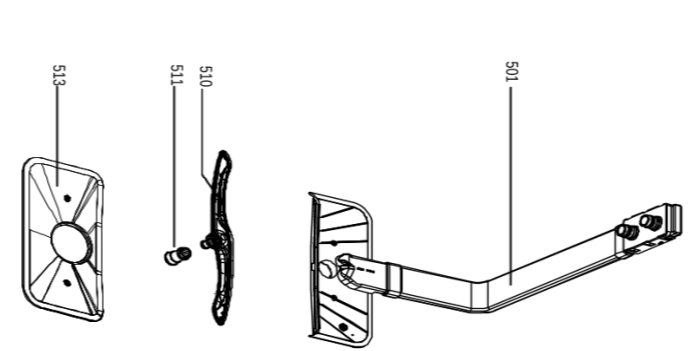

BFDW6142 Parts List

No.	Part Code	Description	Qty
A01	12176000A58352	Control Panel Assembly	1
A04	12176000015865	Indicator light Cover	1
A08	12176000001119	Button	1
A09	12176000015866	Button Assembly	1
A22	12276000006382	Outer Door	1
A23	12176000004041	Baseboard	1
A24	17176000A04967	Display Panel	1
202	12276000011903	Inner Door Assembly	1
204	12176000003629	Snap Ring	2
205	12276000001731	Left Hinge Assembly	1
209	17476000008523	Dispenser	1
210	12276000001778	Righ Thinge Assembly	1
211	12276000001852	Hinge Join Board	1
212	12176000008565	Lock Buckle Fixing Block	1
213	12176000009495	Door Lock Hook	1
214	12676000001038	Waterproof Silicone Pad	1
301	12176000010919	Top Plate Assembly	1
302	12276000014486	Left Side Panel	1
303	12276000014466	Right Side Plate	1
304	12176000003869	Upper Back Support	1
313	12176000010412	Rail Support Assembly	4
314	12176000008573	Basket Guider Supporting Holder	4
315	12276000001818	Acoustic Panel	1
316	12176000008496	Stopper	2
317	12276000001357	Upper Basket Guider(Left)	1
317-a	12276000001360	Upper Basket Guider(Right)	1
318	12676000000846	Seal	1
320	17476000A04135	Door Switch Assembly	1
321	12176000010268	Back Plate	1
401	17476000007396	Power Cord	1
402	12176000010640	Softener Cover Assembly	1
403	17476000001365	Softener	1
404	12176000009490	Power Cord Clasper	1
406	12776000000023	Counter Weight	1
407	12176000009741	Foot	4
408	12976000000400	Door Rope	2
411	12976000000133	Spring	2
412	12976000001001	Adjust Screw Of Door Spring	2
413	12176000019563	Base Tray Assembly	1
414	12176000015483	Base Tray Cover	1
415	12676000000138	Drain Pipe Assembly	1
416	12176000003906	Air Breather Assembly	1
417	12676000000713	Washers	1
418	12176000013663	Air Breather Nut	1
419	17476000007426	Pressure Switch	1
420	12276000008925	Pump Support Assembly	1
421	12676000000140	Inlet Hose Of Air Breather	1
423	17476000007448	Inlet Valve	1
424	17476000001137	Microswitch	1
426	12176000003125	Switch Seat	1