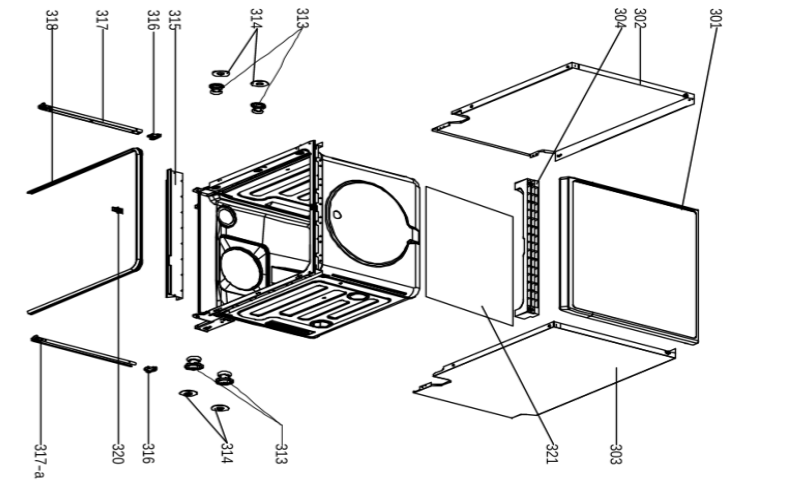

BFDW6142 Parts List

No.	Part Code	Description	Qty
A01	12176000A58352	Control Panel Assembly	1
A04	12176000015865	Indicator light Cover	1
A08	12176000001119	Button	1
A09	12176000015866	Button Assembly	1
A22	12276000006382	Outer Door	1
A23	12176000004041	Baseboard	1
A24	17176000A04967	Display Panel	1
202	12276000011903	Inner Door Assembly	1
204	12176000003629	Snap Ring	2
205	12276000001731	Left Hinge Assembly	1
209	17476000008523	Dispenser	1
210	12276000001778	Righ Thinge Assembly	1
211	12276000001852	Hinge Join Board	1
212	12176000008565	Lock Buckle Fixing Block	1
213	12176000009495	Door Lock Hook	1
214	12676000001038	Waterproof Silicone Pad	1
301	12176000010919	Top Plate Assembly	1
302	12276000014486	Left Side Panel	1
303	12276000014466	Right Side Plate	1
304	12176000003869	Upper Back Support	1
313	12176000010412	Rail Support Assembly	4
314	12176000008573	Basket Guider Supporting Holder	4
315	12276000001818	Acoustic Panel	1
316	12176000008496	Stopper	2
317	12276000001357	Upper Basket Guider(Left)	1
317-a	12276000001360	Upper Basket Guider(Right)	1
318	12676000000846	Seal	1
320	17476000A04135	Door Switch Assembly	1
321	12176000010268	Back Plate	1
401	17476000007396	Power Cord	1
402	12176000010640	Softener Cover Assembly	1
403	17476000001365	Softener	1
404	12176000009490	Power Cord Clasper	1
406	12776000000023	Counter Weight	1
407	12176000009741	Foot	4
408	12976000000400	Door Rope	2
411	12976000000133	Spring	2
412	12976000001001	Adjust Screw Of Door Spring	2
413	12176000019563	Base Tray Assembly	1
414	12176000015483	Base Tray Cover	1
415	12676000000138	Drain Pipe Assembly	1
416	12176000003906	Air Breather Assembly	1
417	12676000000713	Washers	1
418	12176000013663	Air Breather Nut	1
419	17476000007426	Pressure Switch	1
420	12276000008925	Pump Support Assembly	1
421	12676000000140	Inlet Hose Of Air Breather	1
423	17476000007448	Inlet Valve	1
424	17476000001137	Microswitch	1
426	12176000003125	Switch Seat	1