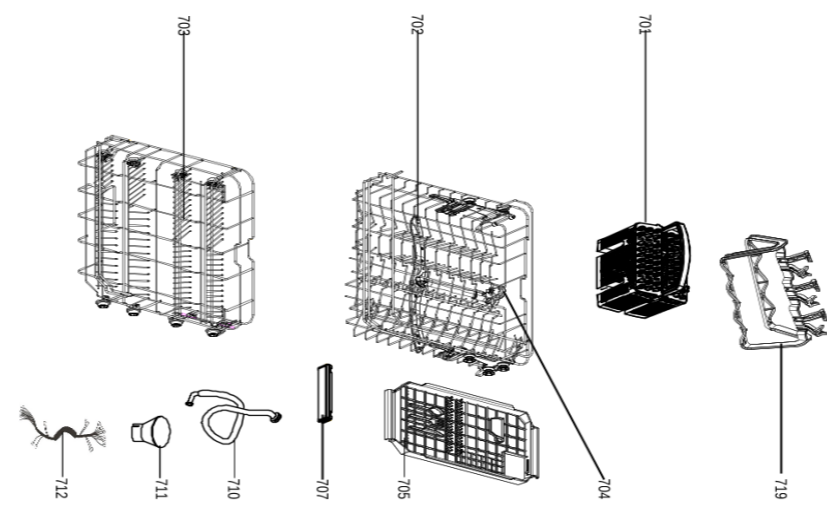

BFDW6142 Parts List

No.	Part Code	Description	Qty
A01	12176000A58352	Control Panel Assembly	1
A04	12176000015865	Indicator light Cover	1
A08	12176000001119	Button	1
A09	12176000015866	Button Assembly	1
A22	12276000006382	Outer Door	1
A23	12176000004041	Baseboard	1
A24	17176000A04967	Display Panel	1
202	12276000011903	Inner Door Assembly	1
204	12176000003629	Snap Ring	2
205	12276000001731	Left Hinge Assembly	1
209	17476000008523	Dispenser	1
210	12276000001778	Righ Thinge Assembly	1
211	12276000001852	Hinge Join Board	1
212	12176000008565	Lock Buckle Fixing Block	1
213	12176000009495	Door Lock Hook	1
214	12676000001038	Waterproof Silicone Pad	1
301	12176000010919	Top Plate Assembly	1
302	12276000014486	Left Side Panel	1
303	12276000014466	Right Side Plate	1
304	12176000003869	Upper Back Support	1
313	12176000010412	Rail Support Assembly	4
314	12176000008573	Basket Guider Supporting Holder	4
315	12276000001818	Acoustic Panel	1
316	12176000008496	Stopper	2
317	12276000001357	Upper Basket Guider(Left)	1
317-a	12276000001360	Upper Basket Guider(Right)	1
318	12676000000846	Seal	1
320	17476000A04135	Door Switch Assembly	1
321	12176000010268	Back Plate	1
401	17476000007396	Power Cord	1
402	12176000010640	Softener Cover Assembly	1
403	17476000001365	Softener	1
404	12176000009490	Power Cord Clasper	1
406	12776000000023	Counter Weight	1
407	12176000009741	Foot	4
408	12976000000400	Door Rope	2
411	12976000000133	Spring	2
412	12976000001001	Adjust Screw Of Door Spring	2
413	12176000019563	Base Tray Assembly	1
414	12176000015483	Base Tray Cover	1
415	12676000000138	Drain Pipe Assembly	1
416	12176000003906	Air Breather Assembly	1
417	12676000000713	Washers	1
418	12176000013663	Air Breather Nut	1
419	17476000007426	Pressure Switch	1
420	12276000008925	Pump Support Assembly	1
421	12676000000140	Inlet Hose Of Air Breather	1
423	17476000007448	Inlet Valve	1
424	17476000001137	Microswitch	1
426	12176000003125	Switch Seat	1