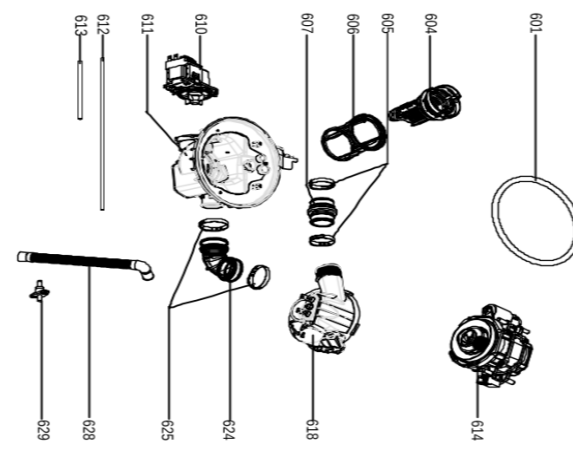

BFDW6142 Parts List

No.	Part Code	Description	Qty
A01	12176000A58352	Control Panel Assembly	1
A04	12176000015865	Indicator light Cover	1
A08	12176000001119	Button	1
A09	12176000015866	Button Assembly	1
A22	12276000006382	Outer Door	1
A23	12176000004041	Baseboard	1
A24	17176000A04967	Display Panel	1
202	12276000011903	Inner Door Assembly	1
204	12176000003629	Snap Ring	2
205	12276000001731	Left Hinge Assembly	1
209	17476000008523	Dispenser	1
210	12276000001778	Righ Thinge Assembly	1
211	12276000001852	Hinge Join Board	1
212	12176000008565	Lock Buckle Fixing Block	1
213	12176000009495	Door Lock Hook	1
214	12676000001038	Waterproof Silicone Pad	1
301	12176000010919	Top Plate Assembly	1
302	12276000014486	Left Side Panel	1
303	12276000014466	Right Side Plate	1
304	12176000003869	Upper Back Support	1
313	12176000010412	Rail Support Assembly	4
314	12176000008573	Basket Guider Supporting Holder	4
315	12276000001818	Acoustic Panel	1
316	12176000008496	Stopper	2
317	12276000001357	Upper Basket Guider(Left)	1
317-a	12276000001360	Upper Basket Guider(Right)	1
318	12676000000846	Seal	1
320	17476000A04135	Door Switch Assembly	1
321	12176000010268	Back Plate	1
401	17476000007396	Power Cord	1
402	12176000010640	Softener Cover Assembly	1
403	17476000001365	Softener	1
404	12176000009490	Power Cord Clasper	1
406	12776000000023	Counter Weight	1
407	12176000009741	Foot	4
408	12976000000400	Door Rope	2
411	12976000000133	Spring	2
412	12976000001001	Adjust Screw Of Door Spring	2
413	12176000019563	Base Tray Assembly	1
414	12176000015483	Base Tray Cover	1
415	12676000000138	Drain Pipe Assembly	1
416	12176000003906	Air Breather Assembly	1
417	12676000000713	Washers	1
418	12176000013663	Air Breather Nut	1
419	17476000007426	Pressure Switch	1
420	12276000008925	Pump Support Assembly	1
421	12676000000140	Inlet Hose Of Air Breather	1
423	17476000007448	Inlet Valve	1
424	17476000001137	Microswitch	1
426	12176000003125	Switch Seat	1