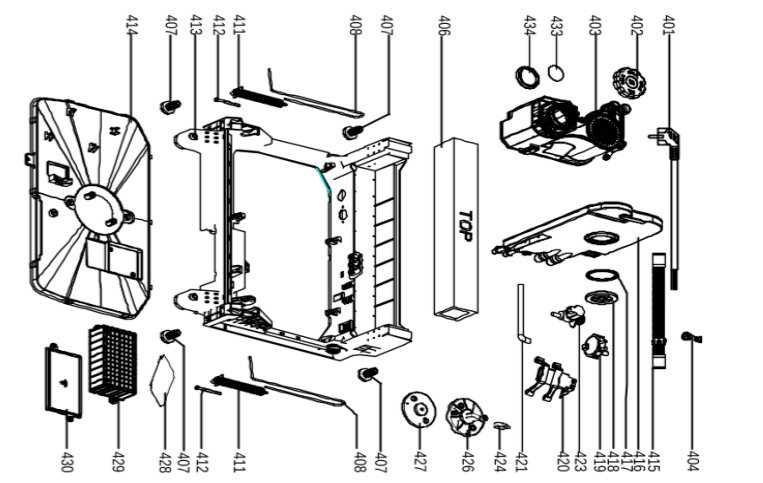

BFDW6142 Parts List

No.	Part Code	Description	Qty
A01	12176000A58352	Control Panel Assembly	1
A04	12176000015865	Indicator light Cover	1
A08	12176000001119	Button	1
A09	12176000015866	Button Assembly	1
A22	12276000006382	Outer Door	1
A23	12176000004041	Baseboard	1
A24	17176000A04967	Display Panel	1
202	12276000011903	Inner Door Assembly	1
204	12176000003629	Snap Ring	2
205	12276000001731	Left Hinge Assembly	1
209	17476000008523	Dispenser	1
210	12276000001778	Righ Thinge Assembly	1
211	12276000001852	Hinge Join Board	1
212	12176000008565	Lock Buckle Fixing Block	1
213	12176000009495	Door Lock Hook	1
214	12676000001038	Waterproof Silicone Pad	1
301	12176000010919	Top Plate Assembly	1
302	12276000014486	Left Side Panel	1
303	12276000014466	Right Side Plate	1
304	12176000003869	Upper Back Support	1
313	12176000010412	Rail Support Assembly	4
314	12176000008573	Basket Guider Supporting Holder	4
315	12276000001818	Acoustic Panel	1
316	12176000008496	Stopper	2
317	12276000001357	Upper Basket Guider(Left)	1
317-a	12276000001360	Upper Basket Guider(Right)	1
318	12676000000846	Seal	1
320	17476000A04135	Door Switch Assembly	1
321	12176000010268	Back Plate	1
401	17476000007396	Power Cord	1
402	12176000010640	Softener Cover Assembly	1
403	17476000001365	Softener	1
404	12176000009490	Power Cord Clasper	1
406	12776000000023	Counter Weight	1
407	12176000009741	Foot	4
408	12976000000400	Door Rope	2
411	12976000000133	Spring	2
412	12976000001001	Adjust Screw Of Door Spring	2
413	12176000019563	Base Tray Assembly	1
414	12176000015483	Base Tray Cover	1
415	12676000000138	Drain Pipe Assembly	1
416	12176000003906	Air Breather Assembly	1
417	12676000000713	Washers	1
418	12176000013663	Air Breather Nut	1
419	17476000007426	Pressure Switch	1
420	12276000008925	Pump Support Assembly	1
421	12676000000140	Inlet Hose Of Air Breather	1
423	17476000007448	Inlet Valve	1
424	17476000001137	Microswitch	1
426	12176000003125	Switch Seat	1