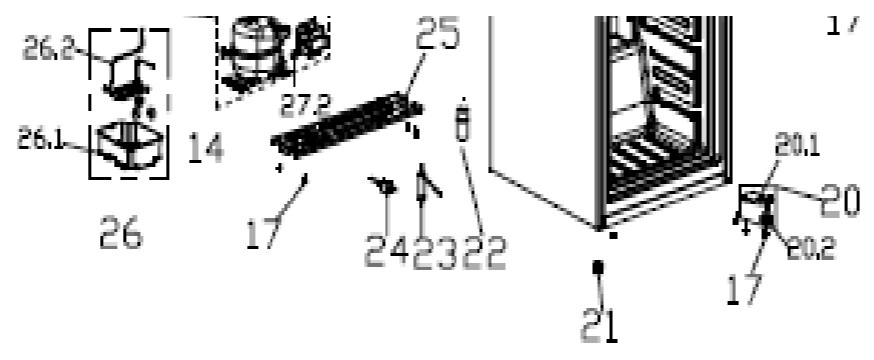

To order Spare Parts, please contact us at 01 8428222, or email at sparesireland@glendimplex.com

BFF270BK Parts List

33	12831000012845	BFF270BK Refrigerator Door	1.0
33.1	12131000021468	BFF270 Fridge Door Seal	1.0
33.2.1	12231000006560	BFF270 Stopper	1.0
34	12831000012846	BFF270BK Freezer Door	1.0
34.1	12131000021467	BFF270 Freezer Door Gasket	1.0
34.2.1	12231000006604	BFF270 Stopper	1.0
34.3	12131000000573	BFF270 Hole Cap	1.0
34.4.1	12131000006127	BFF270 Shaft Sleeve	1.0
35	12131000021526	BFF270 Fridge Large Tray	1.0
36	12131000021523	BFF270 Freezer Middle Tray	2.0