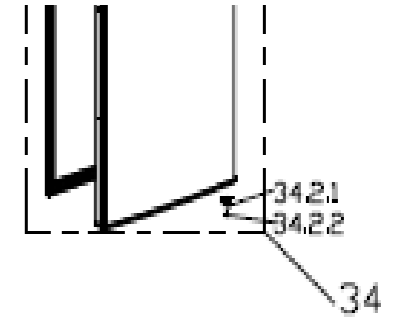

Spare Parts are stored in our Ireland warehouse, and are shipped with 48 hour courier