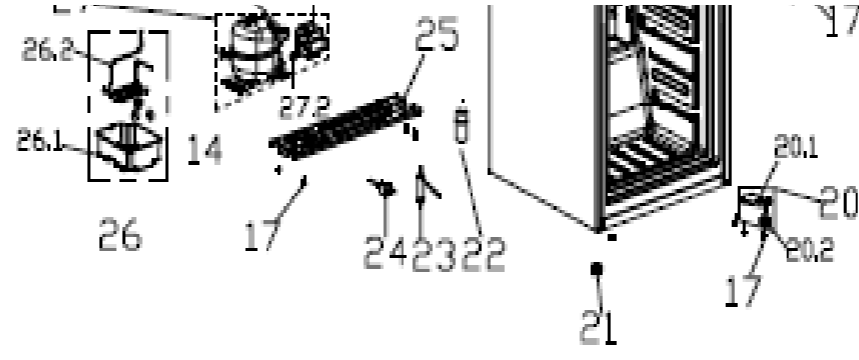

To order Spare Parts, please contact us at 01 8428222, or email at sparesireland@glendimplex.com

28	12131000006780	Drain pipe connector	1
30	15531000000065	Processing tubes	1
31	12131000001089	Box cover	1
32	17131000000621	Main control board PCB	1
33	12831000011282	Refrigerator door assembly	1
33.1	12131000021241	Door gasket of refrigerator	1
34	12831000011241	Freezer door assembly	1
34.1	12131000016270	Door gasket of freezer	1
34.3	12131000000542	Hole cap	1
35	12131000A02105	Fridge large tray	1
36	12131000A02104	Freezer middle tray	2
33.2.2	12131000006127	Shaft sleeve	1
33.3.1	12131000006127	Shaft sleeve	1
34.4.1	12131000006127	Shaft sleeve	1

BFF270SS Parts List