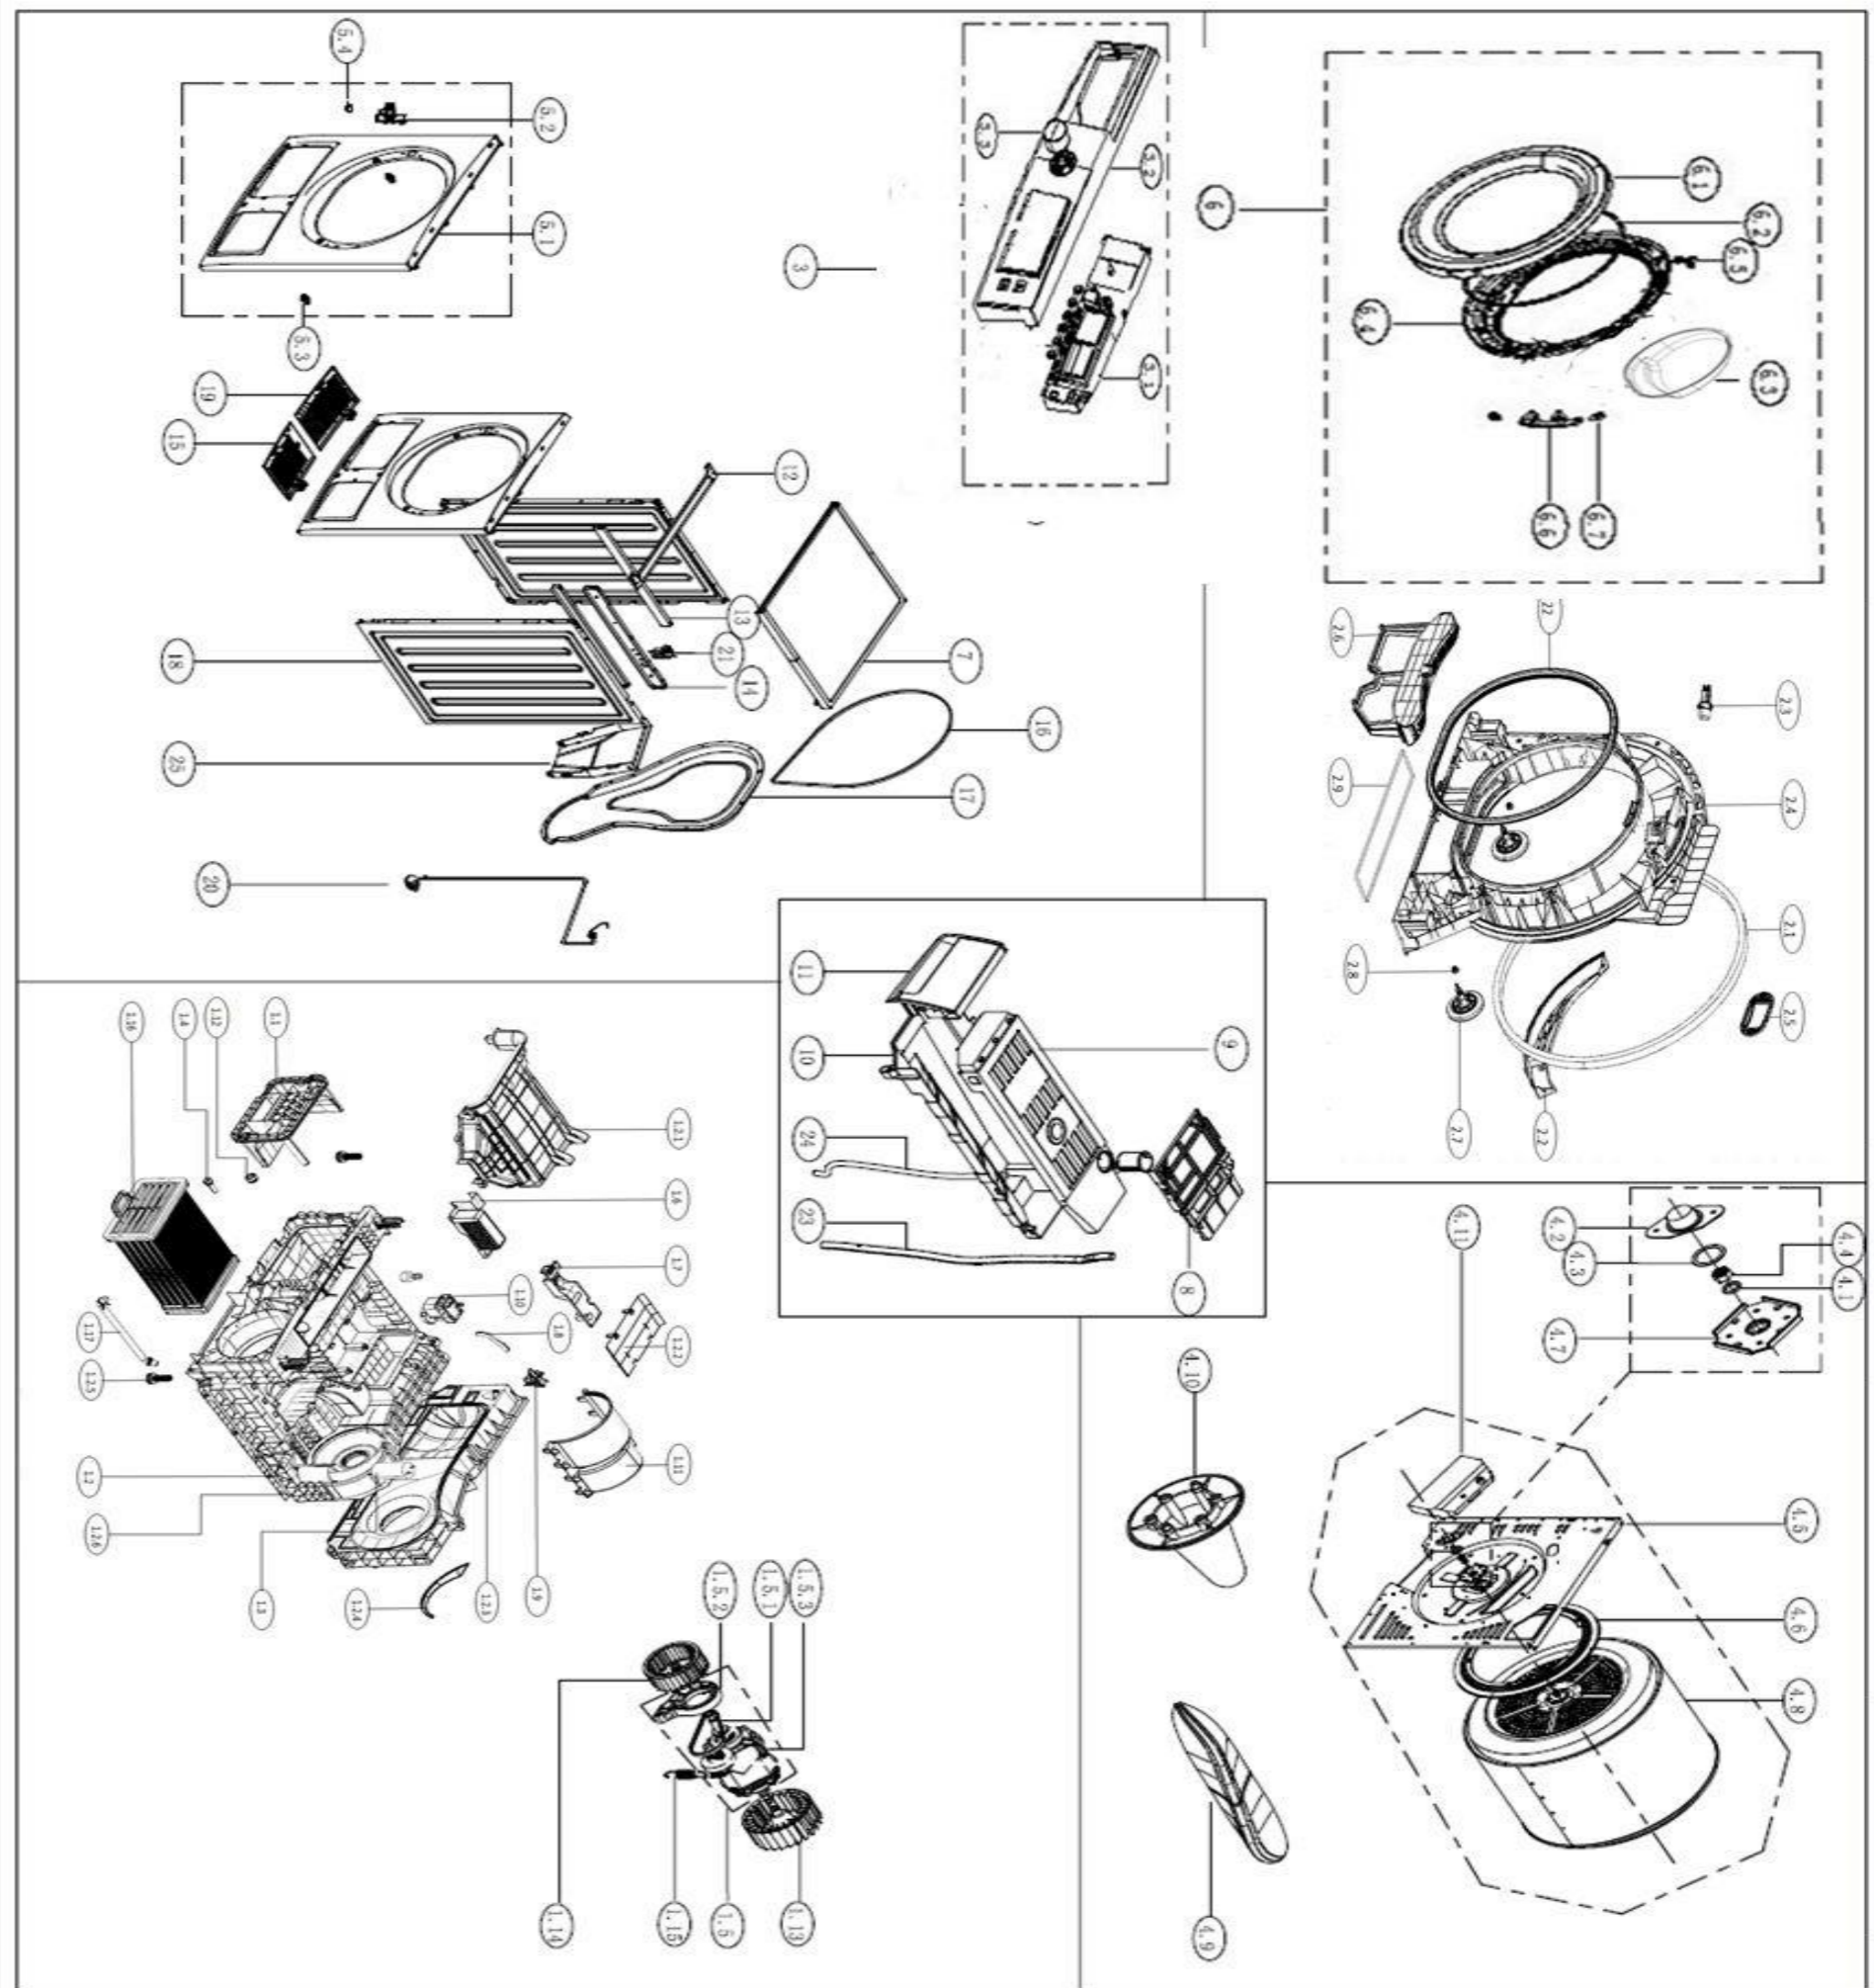

No.	Part Code	Part Name	Qty
1.1	1213820000448	BFTD8C Handle	1
1.2	12138200003003	BFTD8C Base	1
1.3	17400101000252	BFTD8C Capacitor	1
1.4	17438100001351	BFTD8C Temperature Sensor	1
1.5	11002012000924	BFTD8C Single phase asynchronous motor	1
1.6	1213820000328	BFTD8C Pump Protection Cover	1
1.7	17438200000463	BFTD8C Water Level Sensor	1
1.8	12138200000447	BFTD8C Hose Joint	1
1.9	12138200000435	BFTD8C Drain Hose Joint	1
1.10	11001011000138	BFTD8C Permanent magnet synchronous pump	1
1.11	12138200000443	BFTD8C Cover Fan	1
1.12	12638200000035	BFTD8C Seal Thermistor	1
1.13	12138200000130	BFTD8C Fan	1
1.14	12138200000138	BFTD8C Fan	1
1.15	12900104000045	BFTD8C Tensioner Spring	1
1.16	12238200003156	BFTD8C Condenser	1.0
1.17	12138200003005	BFTD8C Drain Hose	1
2.1	12438200000001	BFTD8C Front Support Seal	1
2.2	12138200001902	BFTD8C Humidity Sensor	1
2.3	17438000001284	BFTD8C Lamp	1
2.4	12138200003004	BFTD8C Front Support	1
2.5	12138200000841	BFTD8C Cover Lamp	1
2.6	12138200000562	BFTD8C Lint Filter	1
2.7	12938200000037	BFTD8C Wheel	2
2.8	11301512000079	BFTD8C Nut	2
2.9	12638200000301	BFTD8C Sealed Gasket	1
3.1	17138200000148	BFTD8C PCB	1
3.2	12138200A14526	BFTD8C Control Panel	1
3.3	12138100003150	BFTD8C Cycle Select Knob	1
4.1	12638200000630	Shaft Washer	1
4.2	12238200000242	BFTD8C Cover Bearing	1
4.3	12638200000007	BFTD8C Seal Cover Bearing	1
4.4	11301512000156	BFTD8C hex nut	1
4.5	12238200000174	BFTD8C Cabinet Cover Back	1
4.6	12438000001581	BFTD8C Seal Back	1
4.7	12238200001083	BFTD8C Bearing House	1
4.8	12238200002876	BFTD8C Basket	1
4.11	17438200000110	BFTD8C Heater	1
5.1	12238200001681	BFTD8C Front Panel	1
5.2	17438200000116	BFTD8C Door Lock	1
5.3	12138200000175	BFTD8C Positioning Pin	4
5.4	17438200000034	BFTD8C Cover Switch	1
6	12138200A12265	BFTD8C Door Subassembly	1
7	12138200000409	BFTD8C Top Cover	1
8	12138200000494	BFTD8C Support	1
9	12138200000326	BFTD8C Drawer	1
10	12138200001490	BFTD8C Housing Drawer	1
11	12138200A14525	BFTD8C Water Container Handle And Printing	1
12	12238200001581	BFTD8C Top Bracket	1