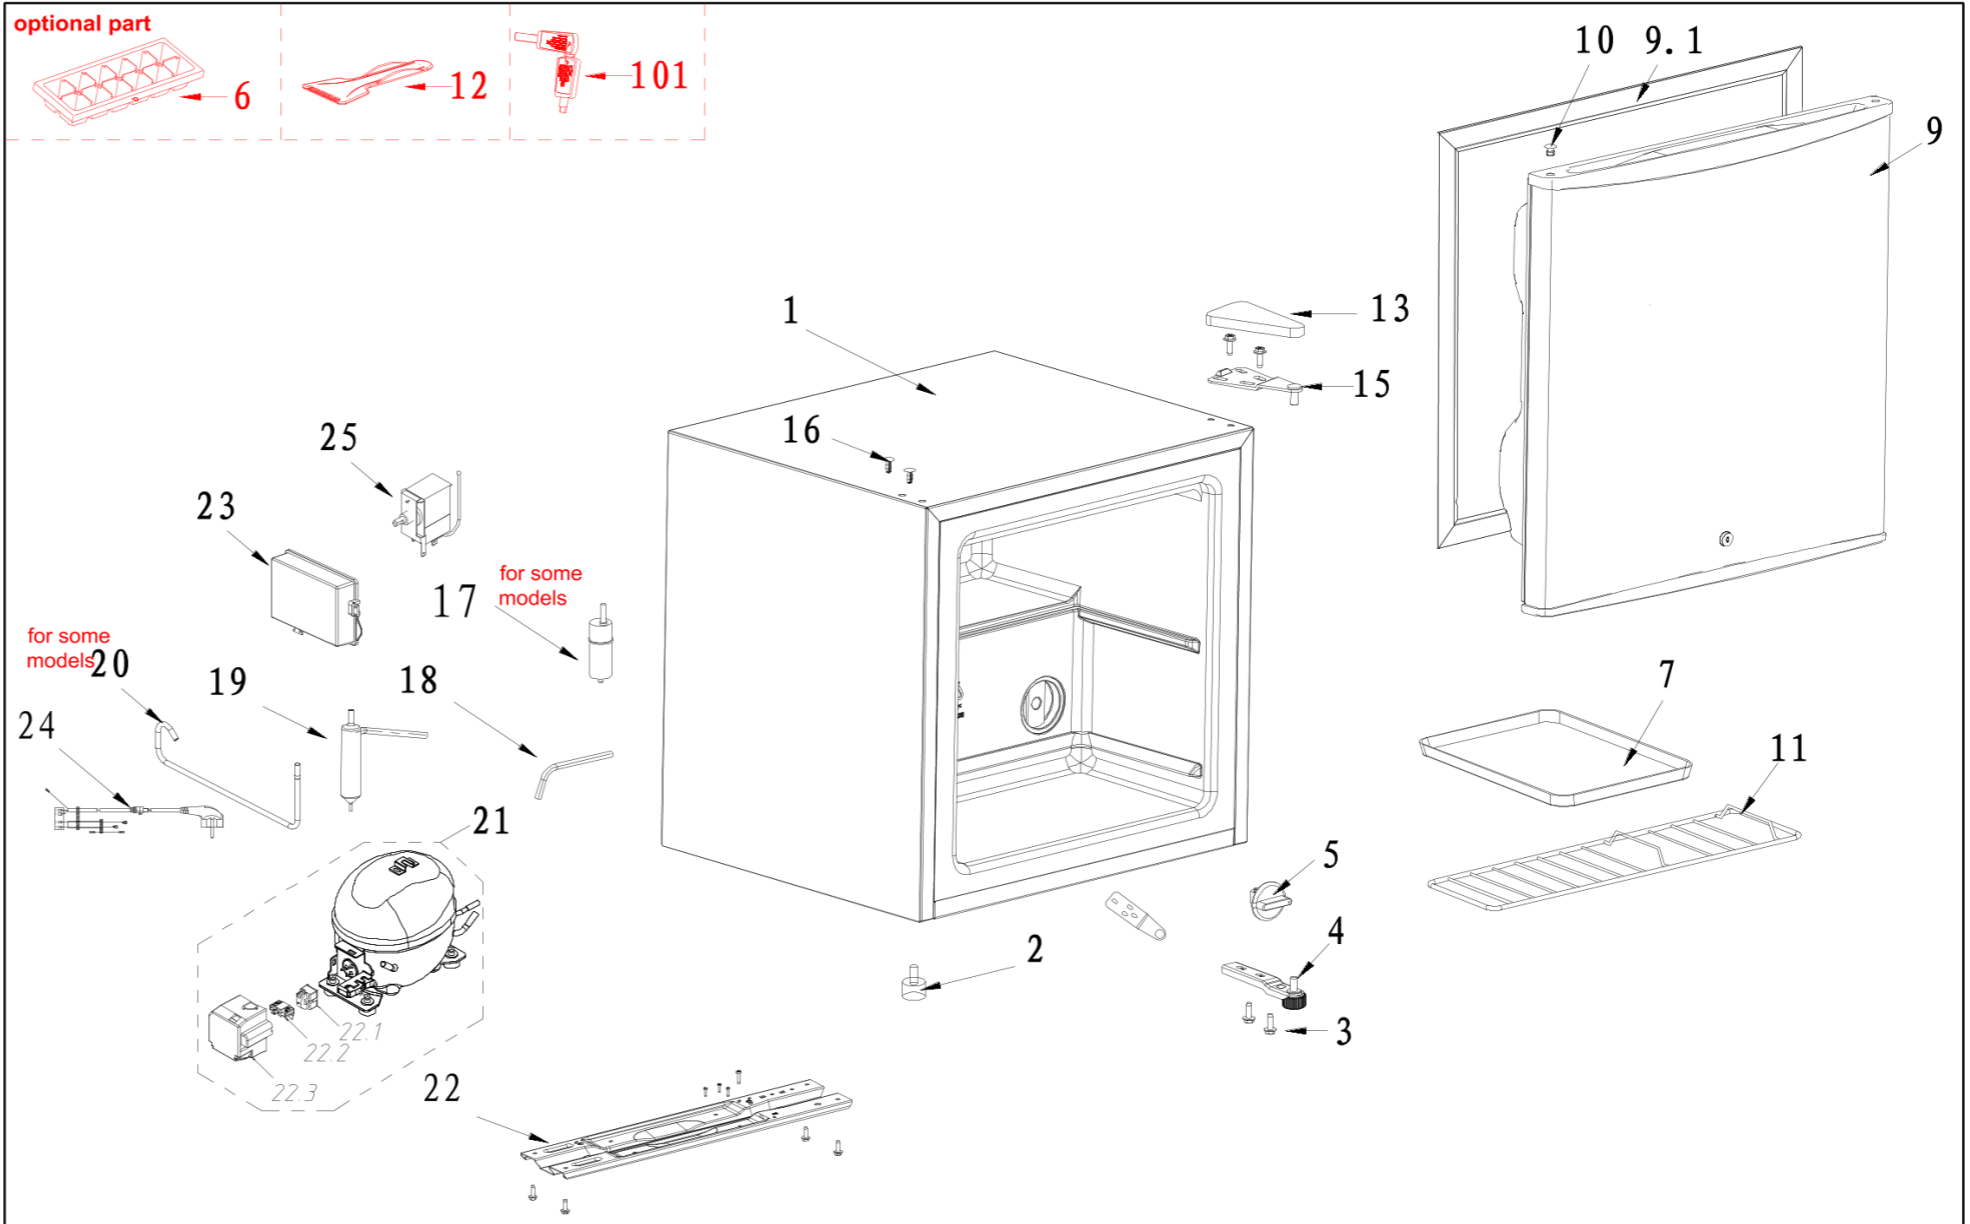

EX ID	Part Code	Part Name(EN)	Qty.
1	12831000037431	Cabinet assembly	1
2	12131000001004	Levelling feet	1
3	11303305000004	Screw	4
4	12231000006946	Lower Hinge Adjust Feet Assembly	1
5	12131000003652	Button	1
7	12131000004312	Drain tray	1
9	12831000037379	Freezer door assembly	1
9.1	12131000010744	Door Gasket Assembly of Freezer	1
10	12131000000662	Hole cap	2
11	12931000000860	Steel wire shelf of freezer	1
13	12131000005149	Hinge cover	1
15	12231000011665	Upper Hinge Assembly	1
16	12131000003005	Insert Pin	4
18	15531000001762	Processing tubes	1
19	15533100000281	Dry Filter	1
20	15532000000037	Suction Connection Tube	1
21	11101010021322	Fixed speed reciprocating compressor	1
22	12231000050168	Compressor mounting panel	1
23	12131000001142	Plastic cover	1
24	17431000000091	European standard power cord	1
25	17431000028076	Ordinary type temperature controller	1