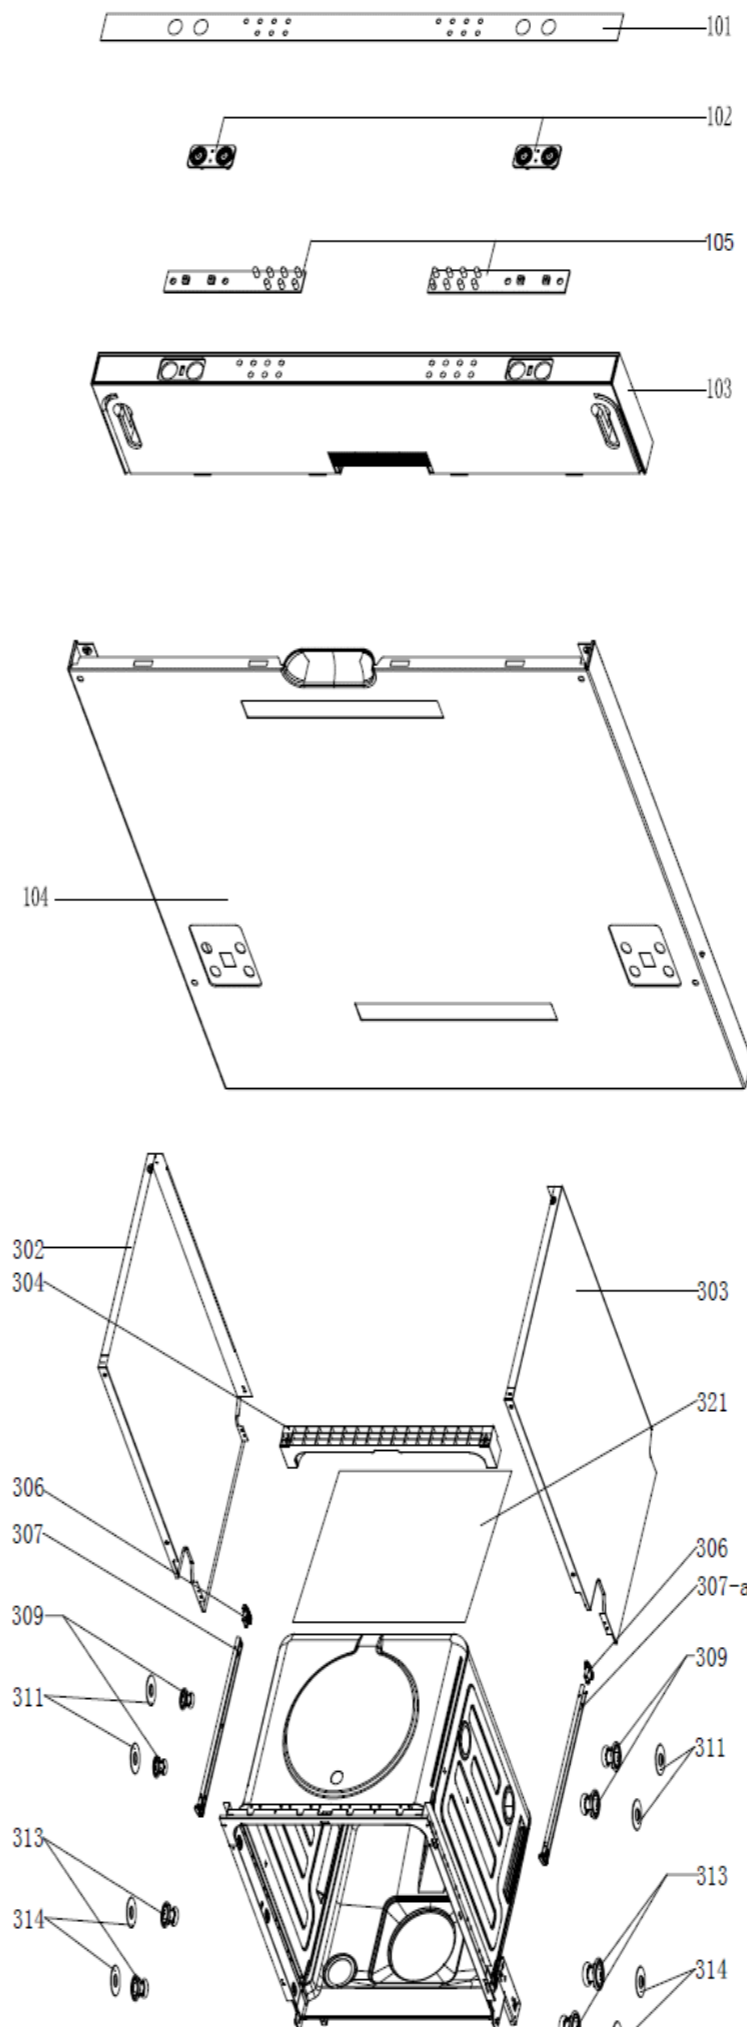

NO.	Part No.	Description	Qty.
101	12176000A29543	control panel cover sticker	1
102	12176000000720	button	2
103	12176000006263	control panel	1
104	12276000006322	out door	1
105	17176000014171	Dashboard	1
201	17476000000052	door switch assembly	1
202	12276000005288	inner door assembly	1
204	12176000003629	friction strip hooking clamping	2
205	12276000001731	left hinge assembly	1
208	12276000001459	dispenser bracket	2
209	17476000001420	dispenser	1
210	12276000001778	right hinge assembly	1
211	12276000001805	hinge join board	1
302	12276000000979	left side panel assembly	1
303	12276000001132	right side panel	1
304	12176000003869	upper back support	1
306	12176000008517	cutlery shelf guider link stopper(back)	2
307	12276000001341	sword fork frame upper basket guider(left)	1
307-a	12276000001344	sword fork frame upper basket guider(right)	1
309	12176000010336	cutlery shelf rail support assembly	4
311	12176000008444	basket guider supporting holder	4
313	12176000010412	rail support assembly	4
314	12176000008573	basket guider supporting holder	4
315	12276000001833	anti-noise borad	1
316	12176000008496	upper basket guider link stopper(back)	2
317	12276000001357	upper basket guider(left)	1
317-a	12276000001360	upper basket guider(right)	1
318	12676000000859	tank gasket	1
320	12176000009491	door lock hook	1
321	12176000010289	back cover board	1
401	17476000000312	power cord	1
402	12176000010640	softener cover	1
403	17476000005645	Softener	1
404	12176000009490	power cord clasper	1
407	12176000009726	foot	3
408	12976000000399	door rope	2
411	12976000000203	door spring assembly	2
412	12976000001001	adjust screw of door spring	2
413	12176000019571	base tray	1
414	12176000019565	base cover	1
415	12676000000138	drain hose assembly	1
416	17476000005724	Airbreather	1
417	12676000000713	air breather seal	1
418	12176000013663	air breaker nut	1
419	17476000001222	pressure switch	1
420	12276000008925	pump support ASSEMBLY	1
421	12676000000140	inlet hose of air breather	1
423	17476000001144	inlet valve	1
424	17476000001137	overflow switch	1
426	12176000003125	overflow switch seat	1