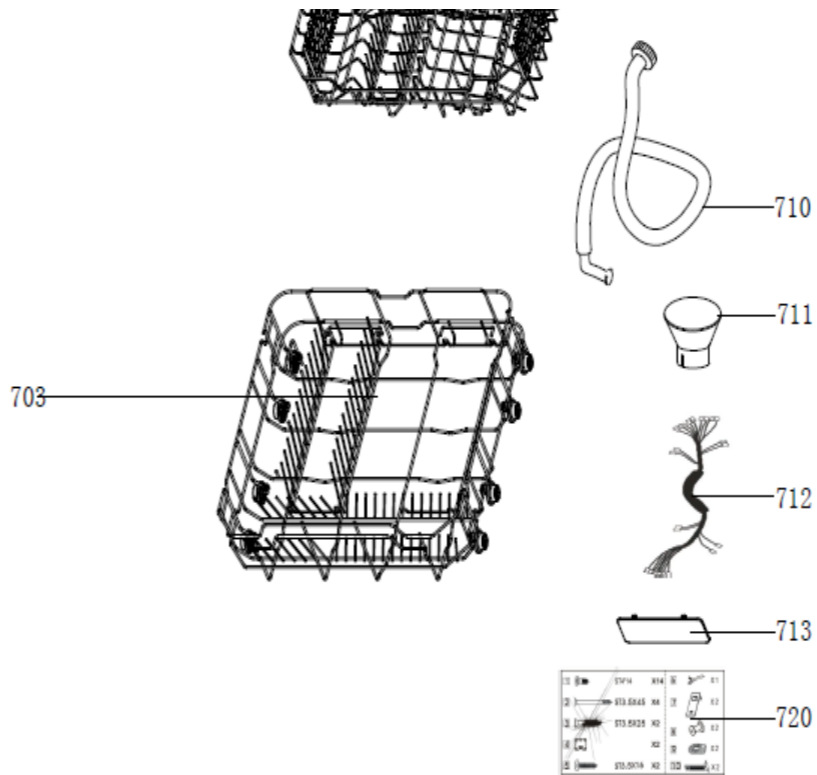

BID1461 Parts List

1	1000	1000	1000	1000
2	1000	1000	1000	1000
3	1000	1000	1000	1000
4	1000	1000	1000	1000
5	1000	1000	1000	1000