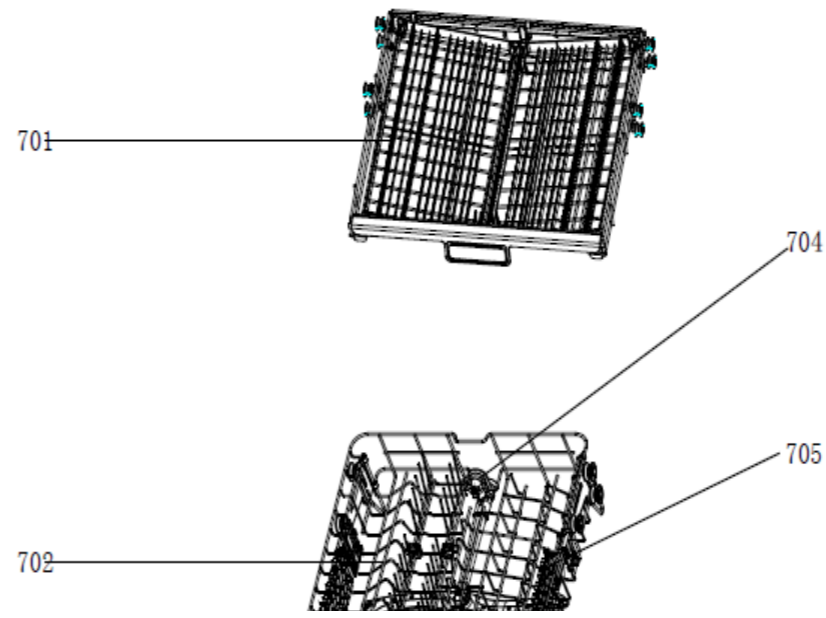

BID1461 Parts List

Spare Parts are stored in our Ireland warehouse, and are shipped with 48 hour courier

427	12876000000050	sleeve cover	1
428	17176000008429	main pcb	1
429	12176000016897	pcb box cover	1
430	12176000016896	PCB Box	1
433	12676000001801	softener seal	1
434	12176000009513	softener nut	1
501	12176000009472	inner pipe	1
510	12176000009161	lower sprayer	1
511	12176000008645	sprayer seat	1
513	12176000003689	plane filter	1
601	12676000001461	sump seal	1
604	12176000009640	filter handle	1
605	12976000000327	396 Clamp	2
606	12176000003676	cylinder filter	1
607	12676000000146	washing pump outlet pipe	1
610	11001011000449	Permanent magnet synchronous pump	1
611	12176000016228	Sumpassembly	1
612	12676000000651	pvc pipe	1
613	12676000001521	softener outlet pipe	1
614	17476000001561	induction pump assembly	1
618	17476000001408	heating elements	1
624	12676000000100	washing pump inlet pipe	1
625	12976000000308	Clamp	2
628	12676000000947	inner drain pipe	1
629	17176000012008	thermostat	1
701	12176000002832	cutlery assembly	1
702	12976000001474	Upper basket	1
703	12976000001463	lower basket assembly	1
704	12176000009173	MIDDLE SPAYER ASSEMBLY	1
705	12176000013316	cup rack	2
710	12676000000561	inlet hose assembly	1
711	12176000010312	salt filler	1
712	17476000006902	Wireharness	1
713	12276000007147	Handle veneer	1
720	12976000000288	accessory bag	1