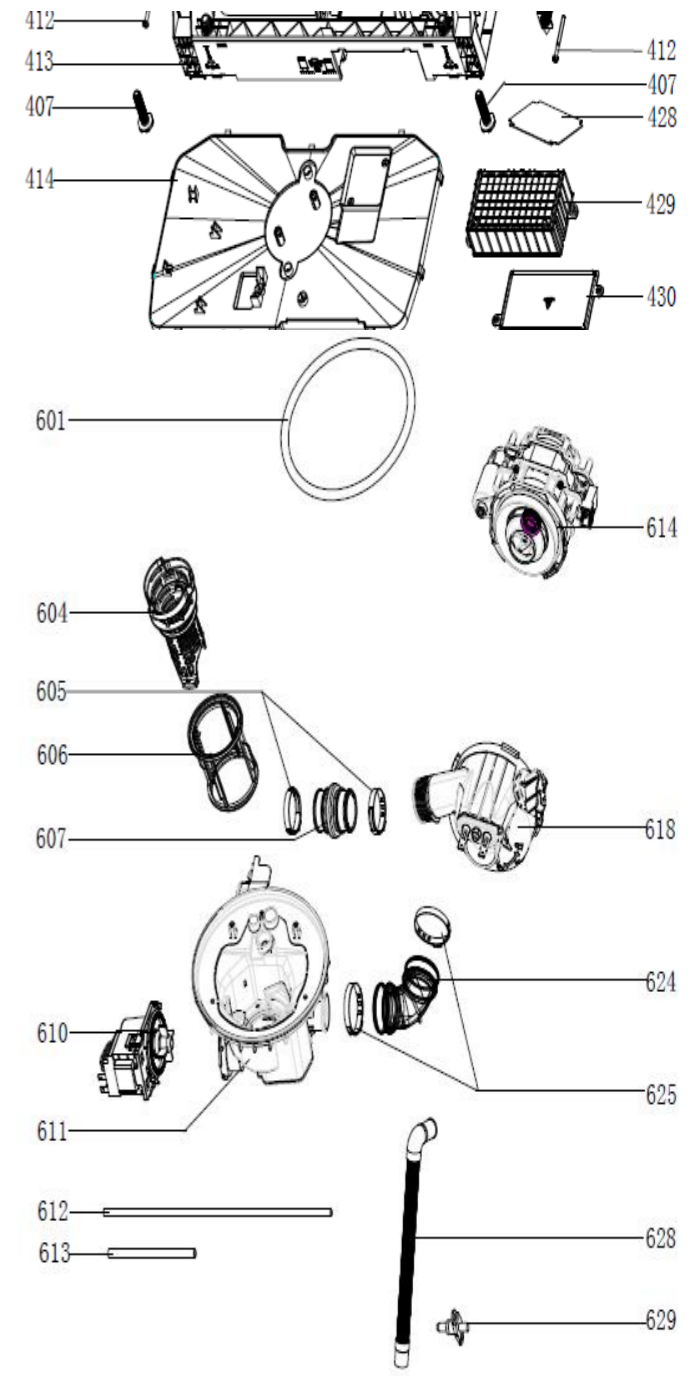

BID1461 Parts List

Spare Parts are stored in our Ireland warehouse, and are shipped with 48 hour courier

427	12876000000050	sleeve cover	1
428	17176000008429	main pcb	1
429	12176000016897	pcb box cover	1
430	12176000016896	PCB Box	1
433	12676000001801	softener seal	1
434	12176000009513	softener nut	1
501	12176000009472	inner pipe	1
510	12176000009161	lower sprayer	1
511	12176000008645	sprayer seat	1
513	12176000003689	plane filter	1
601	12676000001461	sump seal	1
604	12176000009640	filter handle	1
605	12976000000327	396 Clamp	2
606	12176000003676	cylinder filter	1
607	12676000000146	washing pump outlet pipe	1
610	11001011000449	Permanent magnet synchronous pump	1
611	12176000016228	Sumpassembly	1
612	12676000000651	pvc pipe	1
613	12676000001521	softener outlet pipe	1
614	17476000001561	induction pump assembly	1
618	17476000001408	heating elements	1
624	12676000000100	washing pump inlet pipe	1
625	12976000000308	Clamp	2
628	12676000000947	inner drain pipe	1
629	17176000012008	thermostat	1
701	12176000002832	cutlery assembly	1
702	12976000001474	Upper basket	1
703	12976000001463	lower basket assembly	1
704	12176000009173	MIDDLE SPAYER ASSEMBLY	1
705	12176000013316	cup rack	2
710	12676000000561	inlet hose assembly	1
711	12176000010312	salt filler	1
712	17476000006902	Wireharness	1
713	12276000007147	Handle veneer	1
720	12976000000288	accessory bag	1