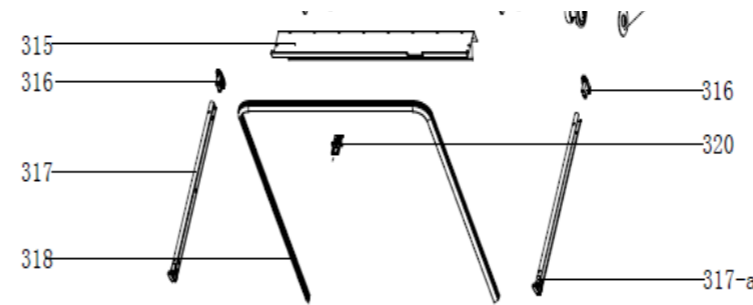

BID1461 Parts List

Spare Parts are stored in our Ireland warehouse, and are shipped with 48 hour courier

427	12876000000050	sleeve cover	1
428	17176000008429	main pcb	1
429	12176000016897	pcb box cover	1
430	12176000016896	PCB Box	1
433	12676000001801	softener seal	1
434	12176000009513	softener nut	1
501	12176000009472	inner pipe	1
510	12176000009161	lower sprayer	1
511	12176000008645	sprayer seat	1
513	12176000003689	plane filter	1
601	12676000001461	sump seal	1
604	12176000009640	filter handle	1
605	12976000000327	396 Clamp	2
606	12176000003676	cylinder filter	1
607	12676000000146	washing pump outlet pipe	1
610	11001011000449	Permanent magnet synchronous pump	1
611	12176000016228	Sumpassembly	1
612	12676000000651	pvc pipe	1
613	12676000001521	softener outlet pipe	1
614	17476000001561	induction pump assembly	1
618	17476000001408	heating elements	1
624	12676000000100	washing pump inlet pipe	1
625	12976000000308	Clamp	2
628	12676000000947	inner drain pipe	1
629	17176000012008	thermostat	1
701	12176000002832	cutlery assembly	1
702	12976000001474	Upper basket	1
703	12976000001463	lower basket assembly	1
704	12176000009173	MIDDLE SPAYER ASSEMBLY	1
705	12176000013316	cup rack	2
710	12676000000561	inlet hose assembly	1
711	12176000010312	salt filler	1
712	17476000006902	Wireharness	1
713	12276000007147	Handle veneer	1
720	12976000000288	accessory bag	1