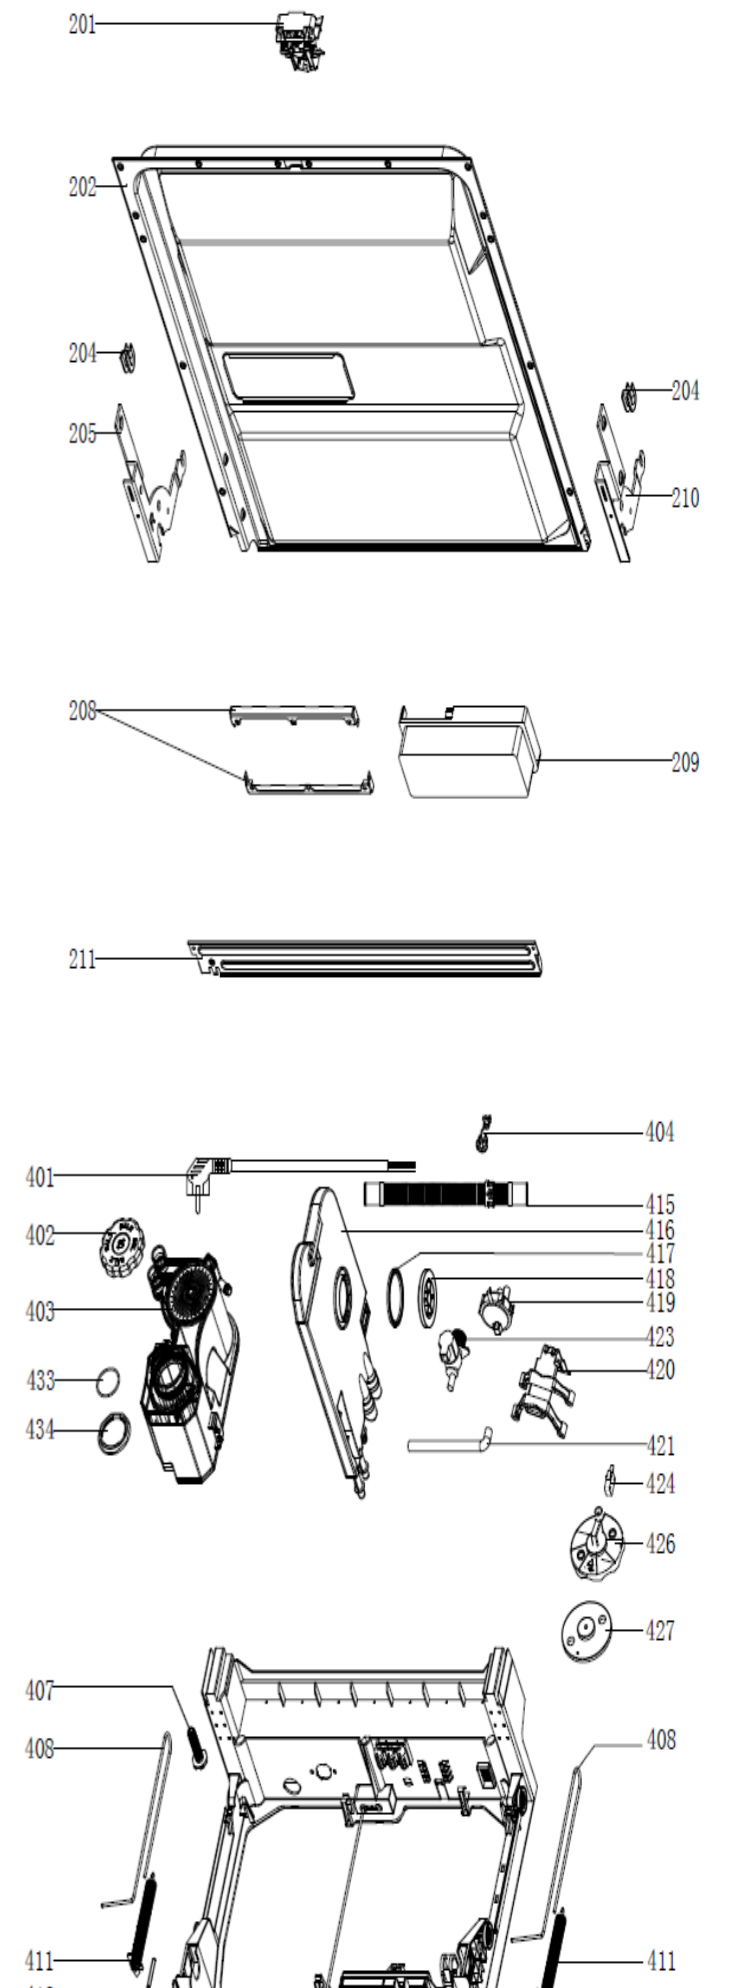

NO.	Part No.	Description	Qty.
101	12176000A29543	control panel cover sticker	1
102	12176000000720	button	2
103	12176000006263	control panel	1
104	12276000006322	out door	1
105	17176000014171	Dashboard	1
201	17476000000052	door switch assembly	1
202	12276000005288	inner door assembly	1
204	12176000003629	friction strip hooking clamping	2
205	12276000001731	left hinge assembly	1
208	12276000001459	dispenser bracket	2
209	17476000001420	dispenser	1
210	12276000001778	right hinge assembly	1
211	12276000001805	hinge join board	1
302	12276000000979	left side panel assembly	1
303	12276000001132	right side panel	1
304	12176000003869	upper back support	1
306	12176000008517	cutlery shelf guider link stopper(back)	2
307	12276000001341	sword fork frame upper basket guider(left)	1
307-a	12276000001344	sword fork frame upper basket guider(right)	1
309	12176000010336	cutlery shelf rail support assembly	4
311	12176000008444	basket guider supporting holder	4
313	12176000010412	rail support assembly	4
314	12176000008573	basket guider supporting holder	4
315	12276000001833	anti-noise borad	1
316	12176000008496	upper basket guider link stopper(back)	2
317	12276000001357	upper basket guider(left)	1
317-a	12276000001360	upper basket guider(right)	1
318	12676000000859	tank gasket	1
320	12176000009491	door lock hook	1
321	12176000010289	back cover board	1
401	17476000000312	power cord	1
402	12176000010640	softener cover	1
403	17476000005645	Softener	1
404	12176000009490	power cord clasper	1
407	12176000009726	foot	3
408	12976000000399	door rope	2
411	12976000000203	door spring assembly	2
412	12976000001001	adjust screw of door spring	2
413	12176000019571	base tray	1
414	12176000019565	base cover	1
415	12676000000138	drain hose assembly	1
416	17476000005724	Airbreather	1
417	12676000000713	air breather seal	1
418	12176000013663	air breaker nut	1
419	17476000001222	pressure switch	1
420	12276000008925	pump support ASSEMBLY	1
421	12676000000140	inlet hose of air breather	1
423	17476000001144	inlet valve	1
424	17476000001137	overflow switch	1
426	12176000003125	overflow switch seat	1