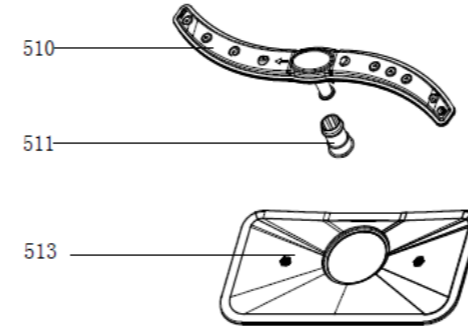

BID1461 Parts List

Spare Parts are stored in our Ireland warehouse, and are shipped with 48 hour courier

427	12876000000050	sleeve cover	1
428	17176000008429	main pcb	1
429	12176000016897	pcb box cover	1
430	12176000016896	PCB Box	1
433	12676000001801	softener seal	1
434	12176000009513	softener nut	1
501	12176000009472	inner pipe	1
510	12176000009161	lower sprayer	1
511	12176000008645	sprayer seat	1
513	12176000003689	plane filter	1
601	12676000001461	sump seal	1
604	12176000009640	filter handle	1
605	12976000000327	396 Clamp	2
606	12176000003676	cylinder filter	1
607	12676000000146	washing pump outlet pipe	1
610	11001011000449	Permanent magnet synchronous pump	1
611	12176000016228	Sumpassembly	1
612	12676000000651	pvc pipe	1
613	12676000001521	softener outlet pipe	1
614	17476000001561	induction pump assembly	1
618	17476000001408	heating elements	1
624	12676000000100	washing pump inlet pipe	1
625	12976000000308	Clamp	2
628	12676000000947	inner drain pipe	1
629	17176000012008	thermostat	1
701	12176000002832	cutlery assembly	1
702	12976000001474	Upper basket	1
703	12976000001463	lower basket assembly	1
704	12176000009173	MIDDLE SPAYER ASSEMBLY	1
705	12176000013316	cup rack	2
710	12676000000561	inlet hose assembly	1
711	12176000010312	salt filler	1
712	17476000006902	Wireharness	1
713	12276000007147	Handle veneer	1
720	12976000000288	accessory bag	1