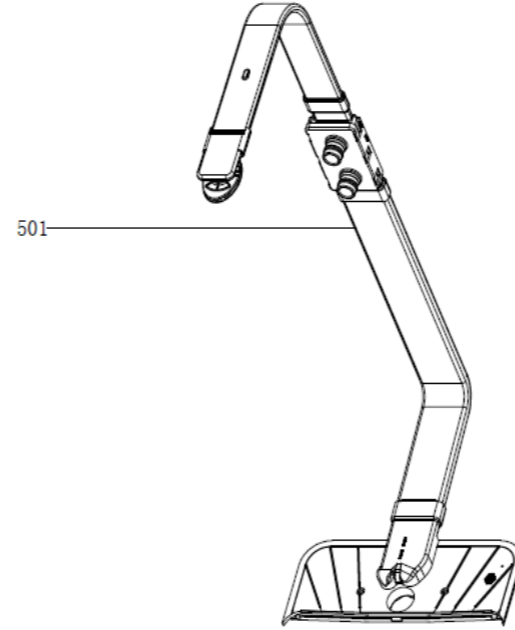

BID1461 Parts List

Spare Parts are stored in our Ireland warehouse, and are shipped with 48 hour courier

427	12876000000050	sleeve cover	1
428	17176000008429	main pcb	1
429	12176000016897	pcb box cover	1
430	12176000016896	PCB Box	1
433	12676000001801	softener seal	1
434	12176000009513	softener nut	1
501	12176000009472	inner pipe	1
510	12176000009161	lower sprayer	1
511	12176000008645	sprayer seat	1
513	12176000003689	plane filter	1
601	12676000001461	sump seal	1
604	12176000009640	filter handle	1
605	12976000000327	396 Clamp	2
606	12176000003676	cylinder filter	1
607	12676000000146	washing pump outlet pipe	1
610	11001011000449	Permanent magnet synchronous pump	1
611	12176000016228	Sumpassembly	1
612	12676000000651	pvc pipe	1
613	12676000001521	softener outlet pipe	1
614	17476000001561	induction pump assembly	1
618	17476000001408	heating elements	1
624	12676000000100	washing pump inlet pipe	1
625	12976000000308	Clamp	2
628	12676000000947	inner drain pipe	1
629	17176000012008	thermostat	1
701	12176000002832	cutlery assembly	1
702	12976000001474	Upper basket	1
703	12976000001463	lower basket assembly	1
704	12176000009173	MIDDLE SPAYER ASSEMBLY	1
705	12176000013316	cup rack	2
710	12676000000561	inlet hose assembly	1
711	12176000010312	salt filler	1
712	17476000006902	Wireharness	1
713	12276000007147	Handle veneer	1
720	12976000000288	accessory bag	1