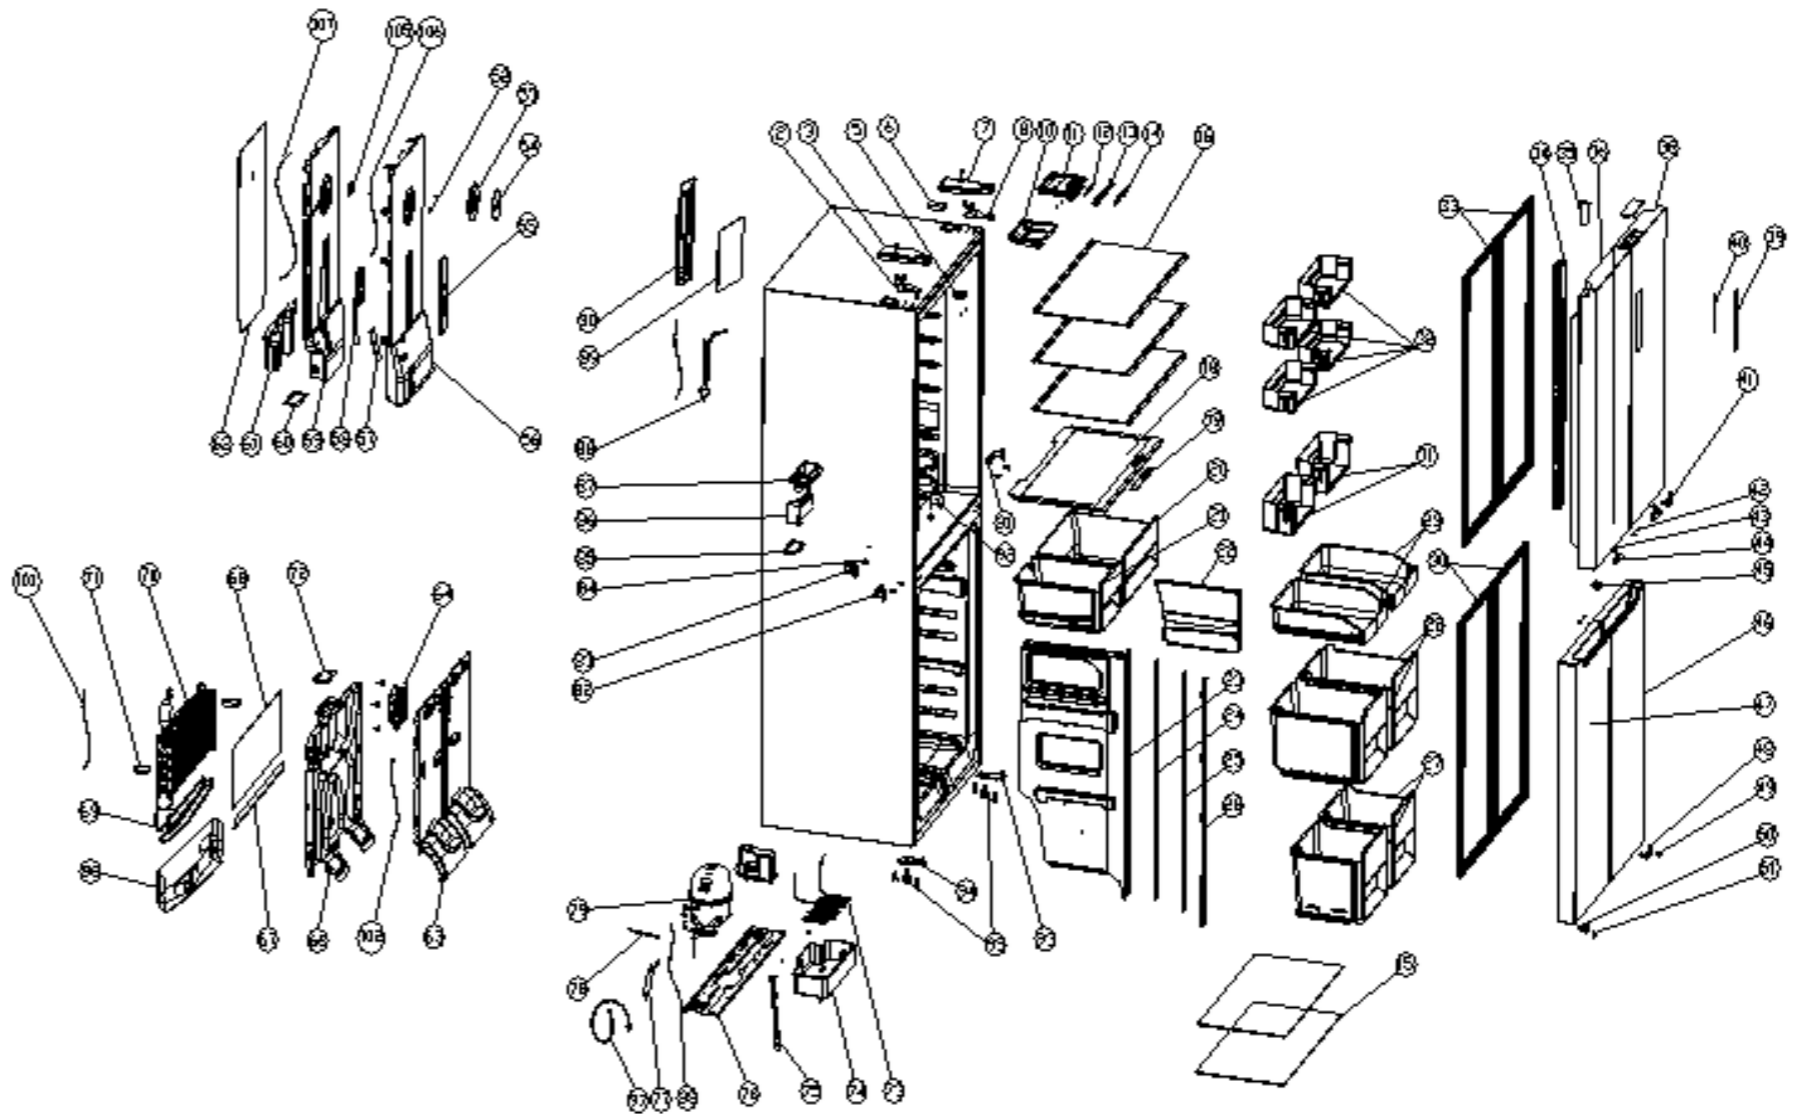

No.	Parts code	Description	Qty
2	2301400024	BMD400IX Upper Door Hinge Left	1
3	2208100472	BMD400IX Cover Upper Door Hinge LH	1
5	2209100284	BMD400IX Slide Base For Flap Part	1
6	2501100014	BMD400IX Temp / Humidity Sensor	1
7	2208100471	BMD400IX Cover Upper Door Hinge RH	1
8	2301400023	BMD400IX Upper Door Hinge Right	1
10	2208100391	BMD400IX Cover Of Ceiling Light	1
11	2207100153	BMD400IX Ceiling Lamp Holder	1
12	2500400012	BMD400IX Fridge Light	1
13	2208100683	BMD400IX Decorative Board Of Ceiling Light	1
14	2208100593	BMD400IX Decorative Part Of Ceiling Lamp Holder	1
15	2200400149	BMD400IX Freezer Shelf	2
16	2106100120	BMD400IX Fridge Shelf	3
18	2106120184	BMD400IX Veg Basket Cover	1
19	2208300051	BMD400IX Wet Dial Slice Of Crisper Drawer Cover	1
20	2106140249	BMD400IX Crisper Drawer	1
21	2106140250	BMD400IX Freezing Zone Basket	1
22	2209100191	BMD400IX Diaphragm Component Of Crisper Drawer	1
23	2209100190	BMD400IX Diaphragm Component Of Freezing Chamber	1
24	2800100035	BMD400IX Heat Insulation Sponge With Aluminum Foil	1
25	2800800006	BMD400IX Seeling Rubber Strip Of Vertical Plate	1
26	2305100012	BMD400IX Vertical Plate	1
27	2106160178	BMD400IX Lower Freezer Drawer	2
28	2106160177	BMD400IX Middle Freezer Drawer	2
29	2208300037	BMD400IX Top Freezer Tray	2
30	3020400280	BMD400IX Freezer Door Gasket	2
31	2207500624	BMD400IX Fridge Door Shelf Lower	2
32	2207500623	BMD400IX Fridge Door Shelf Upper	4
33	3020400279	BMD400IX Fridge Door Gasket	2
34	2107170026	BMD400IX Heated Bar	1
35	20122080157	BMD400IX Door Liner Decorative Cover	1
36	2100260065	BMD400IX Fridge Door Left	1
38	2100260066	BMD400IX Fridge Door Right	1
39	2208100228	BMD400IX Display PCB Cover	1
40	2500300065	BMD400IX Display PCB	1
41	2208510051	BMD400IX Upper Door Aid-Closer Right	1
42	2208510047	BMD400IX Limited Block With Rubber	4
43	3059900042	BMD400IX Magnetic Switch	2
44	2208200082	BMD400IX Cover Of Magnetic Control Switch	2
45	2208510052	BMD400IX Upper Door Aid-Closer Left	1
46	2100260063	BMD400IX Freezer Door Right	1
47	2100260064	BMD400IX Freezer Door Left	1
48	2208510071	BMD400IX Lower Door Aid-Closer Right	1
49	2305400017	BMD400IX Iron Linner Of Lower Aid-Closer Right	1
50	2208510072	BMD400IX Lower Door Aid-Closer Left	1
51	2305400018	BMD400IX Iron Linner Of Lower Aid-Closer Right	1
52	2500400013	BMD400IX Led Light	1
53	2208100640	BMD400IX Led Light Cover	1
54	2208100726	BMD400IX Decorative Cover	1
55	2208100653	BMD400IX Decorative Board Of Damper	1