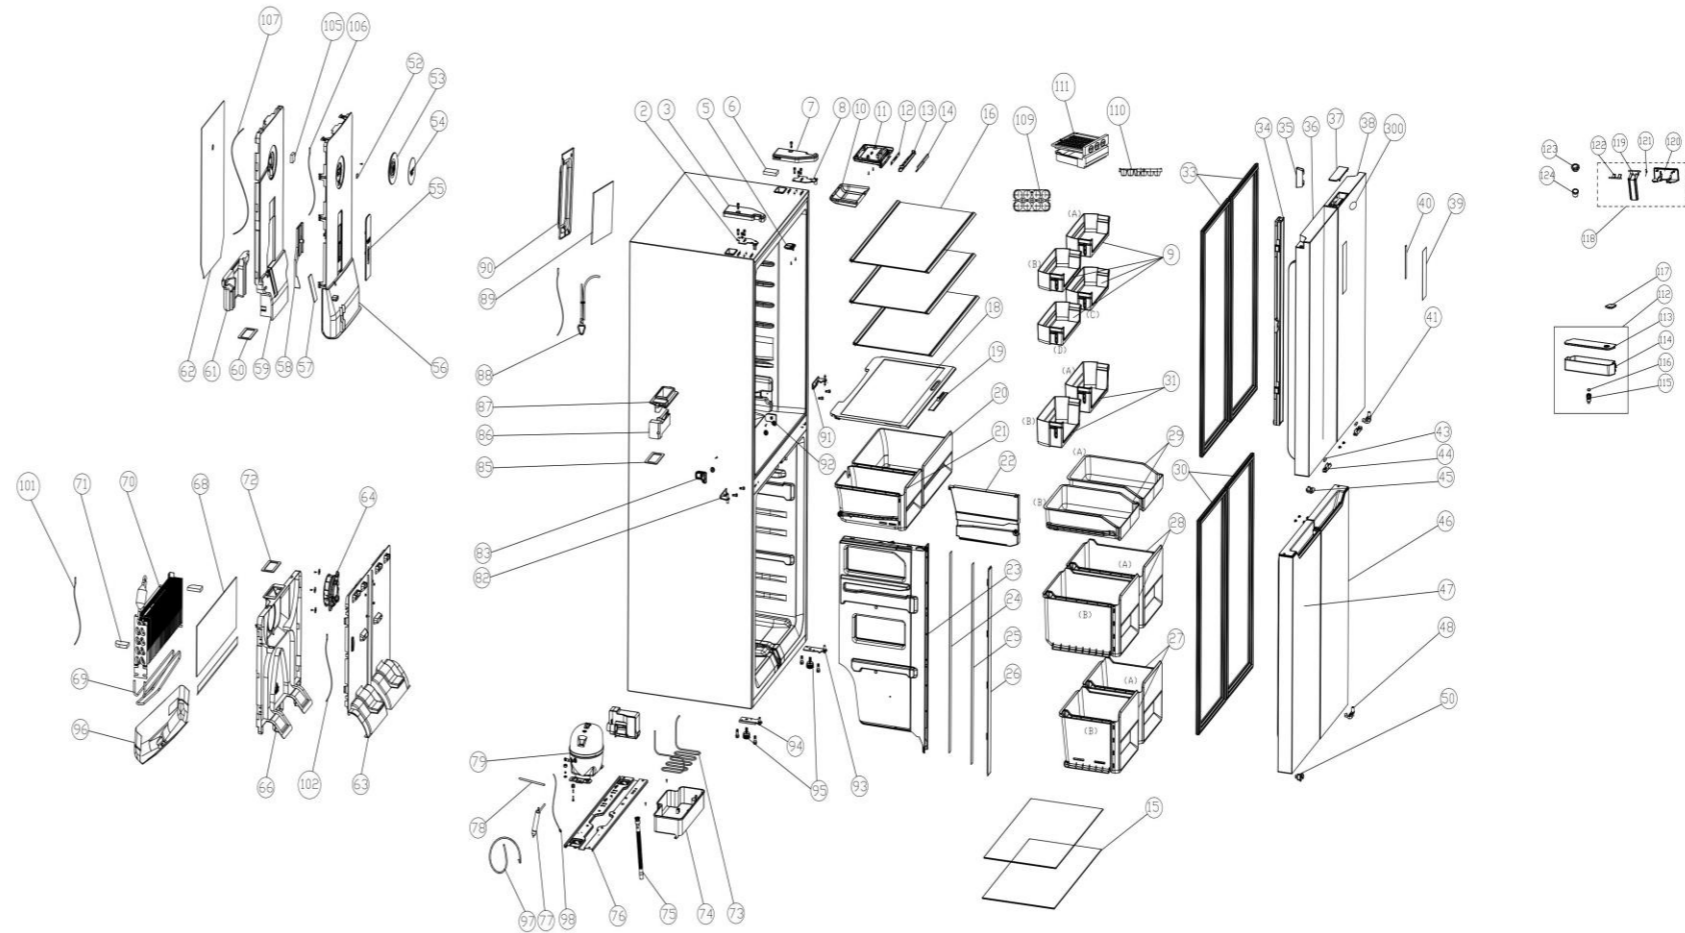

No.	Part Code	Description of Spare Part	Qty
2	2301400024	Upper Door Hinge Assembly,Left	1
3	2208100472	Cover Of Upper Door Hinge Assembly,Left	1
5	2209100284	Slide Base For Flap Part	1
6	2501100014	Temperature And Humidity Sensor	1
7	2208100471	Cover Of Upper Door Hinge Assembly,Right	1
8	2301400023	Upper Door Hinge Assembly,Right	1
9	2207500623	Door Rack,Upper	4
10	2208100391	Cover Of Ceiling Light	1
11	2207100153	Ceiling Lamp Holder	1
12	2500400013	Ceiling Light	1
12	2500400012	Ceiling Light	1
13	2208100683	Decorative Board Of Ceiling Light	1
14	2208100593	Decorative Part Of Ceiling Lamp Holder	1
16	2106100120	Shelf Of Refrigerator Chamber	3
19	2208300095	Wet Dial Slice Of Crisper Drawer Cover	1
22	2209100368	Diaphragm Component Of Refrigerate Chamber	1
23	2209100190	Diaphragm Component Of Freezing Chamber	1
24	2800100147	Heat Insulation Sponge With Aluminum Foil	1
25	2800800006	Seeling Rubber Strip Of Vertical Plate	1
26	2305100012	Vertical Plate	1
27	2106160178	Lower Drawer Assembly	2
28	2106160177	Middle Drawer Assembly	2
29	2208300037	Freezer Tray	2
30	2200200392	Lower Door Gasket,Right	1
31	2207500624	Door Rack,Lower	2
33	2200200391	Upper Door Gasket,Right	1
34	2107170136	The Flap Part	1
35	2208101010	Door Liner Decorative Cover	1
36	2100260932	Upper Door,Left	1
38	2100260929	Upper Door,Right	1
39	2208100228	Display Control Pannel	1
40	2500300065	Display Electric Board	1
41	2208510051	Upper Door Aid-Closer,Right	1
43	3059900042	Magnetic Control Switch	1
44	2208200082	Cover Of Magnetic Control Switch	1
45	2208510052	Upper Door Aid-Closer,Left	1
46	2100260952	Lower Door,Right	1
47	2100260951	Lower Door,Left	1
48	2208510071	Lower Door Aid-Closer,Right	1
50	2208510072	Lower Door Aid-Closer,Left	1
54	2208100386	Decorative Cover	1
55	2208101534	Decorative Board Of Damper	1
56	2208500478	Freeze Cover Of Refrigerator Wind Tunnel Part	1
57	2800100038	Sealing Foam Of Adjust Pole	1
58	2208300052	Adjust Pole Of Refrigerate Wind Tunnel Part	1
59	2701000705	Foam Of Refrigerate Wind Parts	1
61	2701000706	Cover Of Refrigerate Wind Foam Parts	1
63	2208500035	Freeze Cover Of Freeze Wind Tunnel Part	1
64	2501000044	Fan Motor Assembly Of Freeze Wind Tunnel Part	1
66	2208500036	Freeze Wind Parts Bracket	1
68	2800100409	Sealing Foam Of Freeze Wind Tunnel Part	1
69	2500700020	Defrost Heater	1
70	2400300016	Fin Evaperator	1
71	2701000163	Foam Of Fin Evaperator	1
72	2800100034	Sealing Foam Of Outlet By Freeze Wind Part	1
74	2207700255	Drain Pan	1
75	2207700024	Drain Pipe	1
76	20105050008	Compressor Base Support	1
77	2400500028	Drier Filter	1