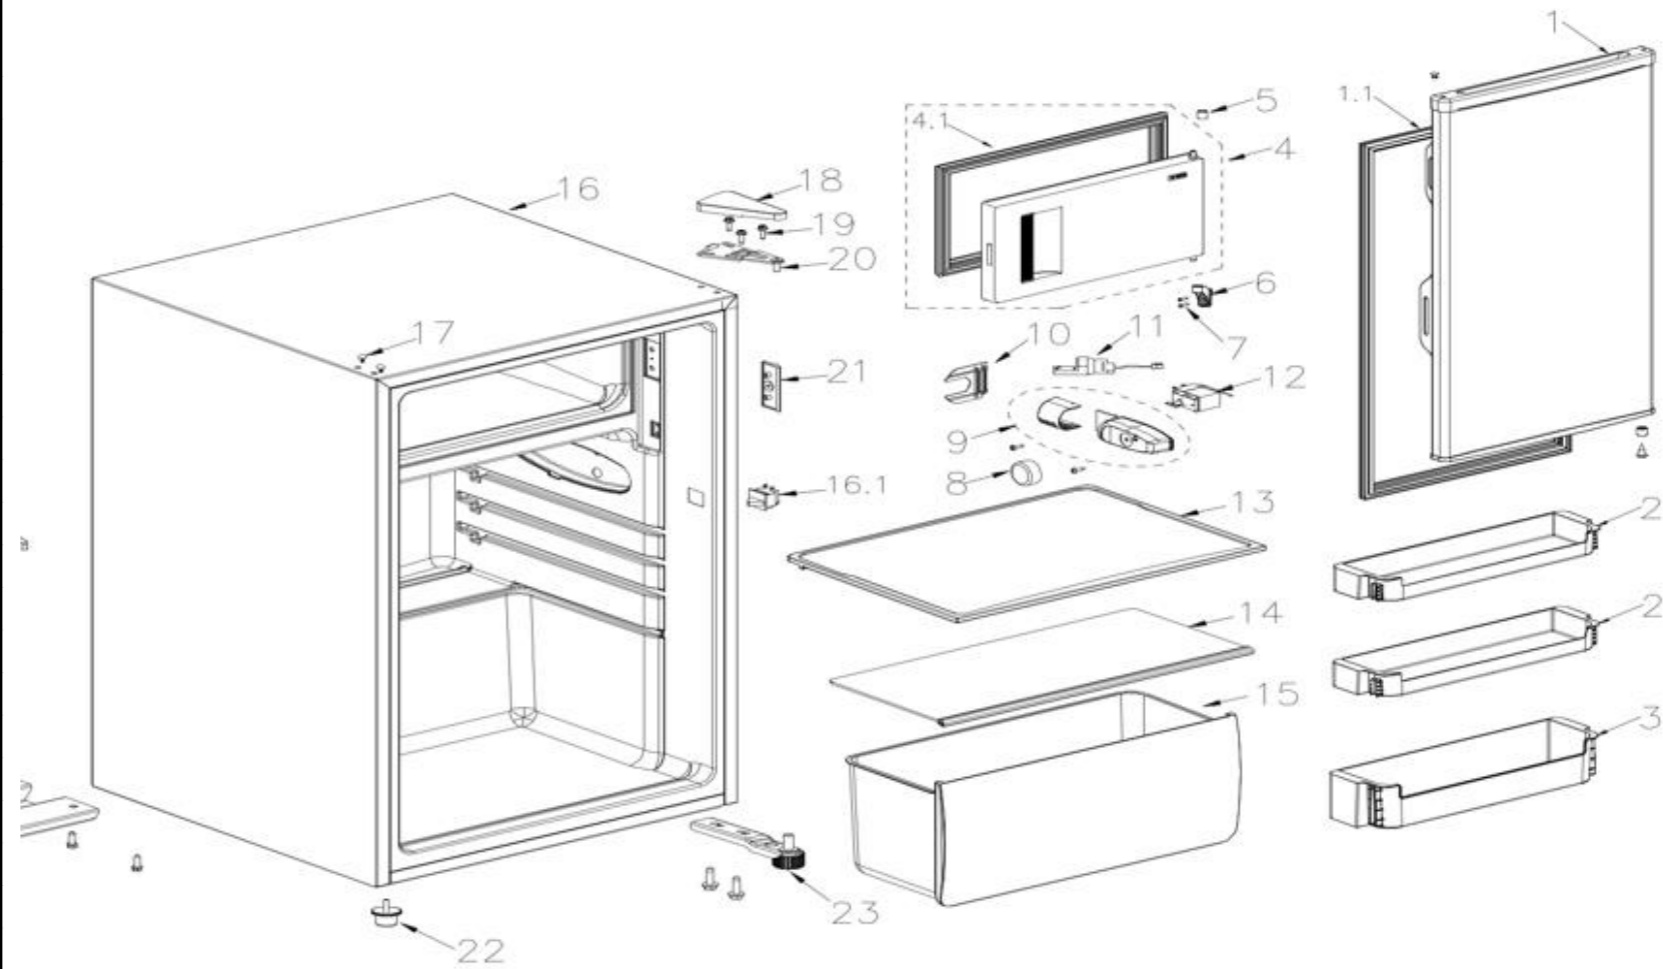

BR80WH

EX_ID	Spare Parts Code	Part Name(EN)	Qty.
1	12831000043736	BR80WH Refrigerator Door	1
1.1	12131000086430	BR80WH Freezer Door Gasket	1
2	12131000004922	BR80WH Fridge Door Small Tray	2
3	12131000005885	BR80WH Fridge Door Large Tray	1
4	12831000043737	BR80WH Ice Box Door	1
4.1	12131000087010	BR80WH Ice Box Door Gasket	1
5	12131000006220	BR80WH Shaft Sleeve	1
6	12131000006378	BR80WH Supporter	1
7	11303125000572	BR80WH Tapping Screw	3
8	12131000091276	BR80WH Screen Printing Knob	1
9	12131000083435	BR80WH Lamp Mounting Box	1
10	12131000000683	BR80WH Fixing Plate	1
11	17431000000116	BR80WH Led Lamp	1
12	17431000019287	BR80WH Thermostat	1
13	12531000015903	BR80WH Glass Shelf	1
14	12531000018543	BR80WH Veg Box Glass Cover	1
15	12131000082153	BR80WH Fruits And Vegetables Box	1
16.1	17431000000392	BR80WH Light	1
17	12131000003005	BR80WH Insert Pin	2
18	12131000005149	BR80WH Hinge Cover	1
19	11303305000004	BR80WH Tapping Locking Screw	9
20	12231000011665	BR80WH Upper Hinge	1
21	12131000084640	BR80WH Hook	1
22	12131000001004	BR80WH Levelling Feet	1
23	12231000006946	BR80WH Lower Hinge Adjust Feet	1
24	12131000004317	BR80WH Drain Tray	1
25	17431000000057	BR80WH European Standard Power Cord	1
28.1	12031000001062	BR80WH Starter	1
28.2	12031000001294	BR80WH Protector	1