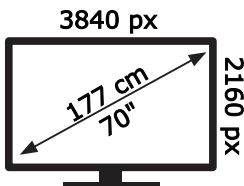

ENERG

Walker

WP4K70231BRD

94 kWh/1000h

ABCDEF **G**

194 kWh/1000h

50677922

2019/2013