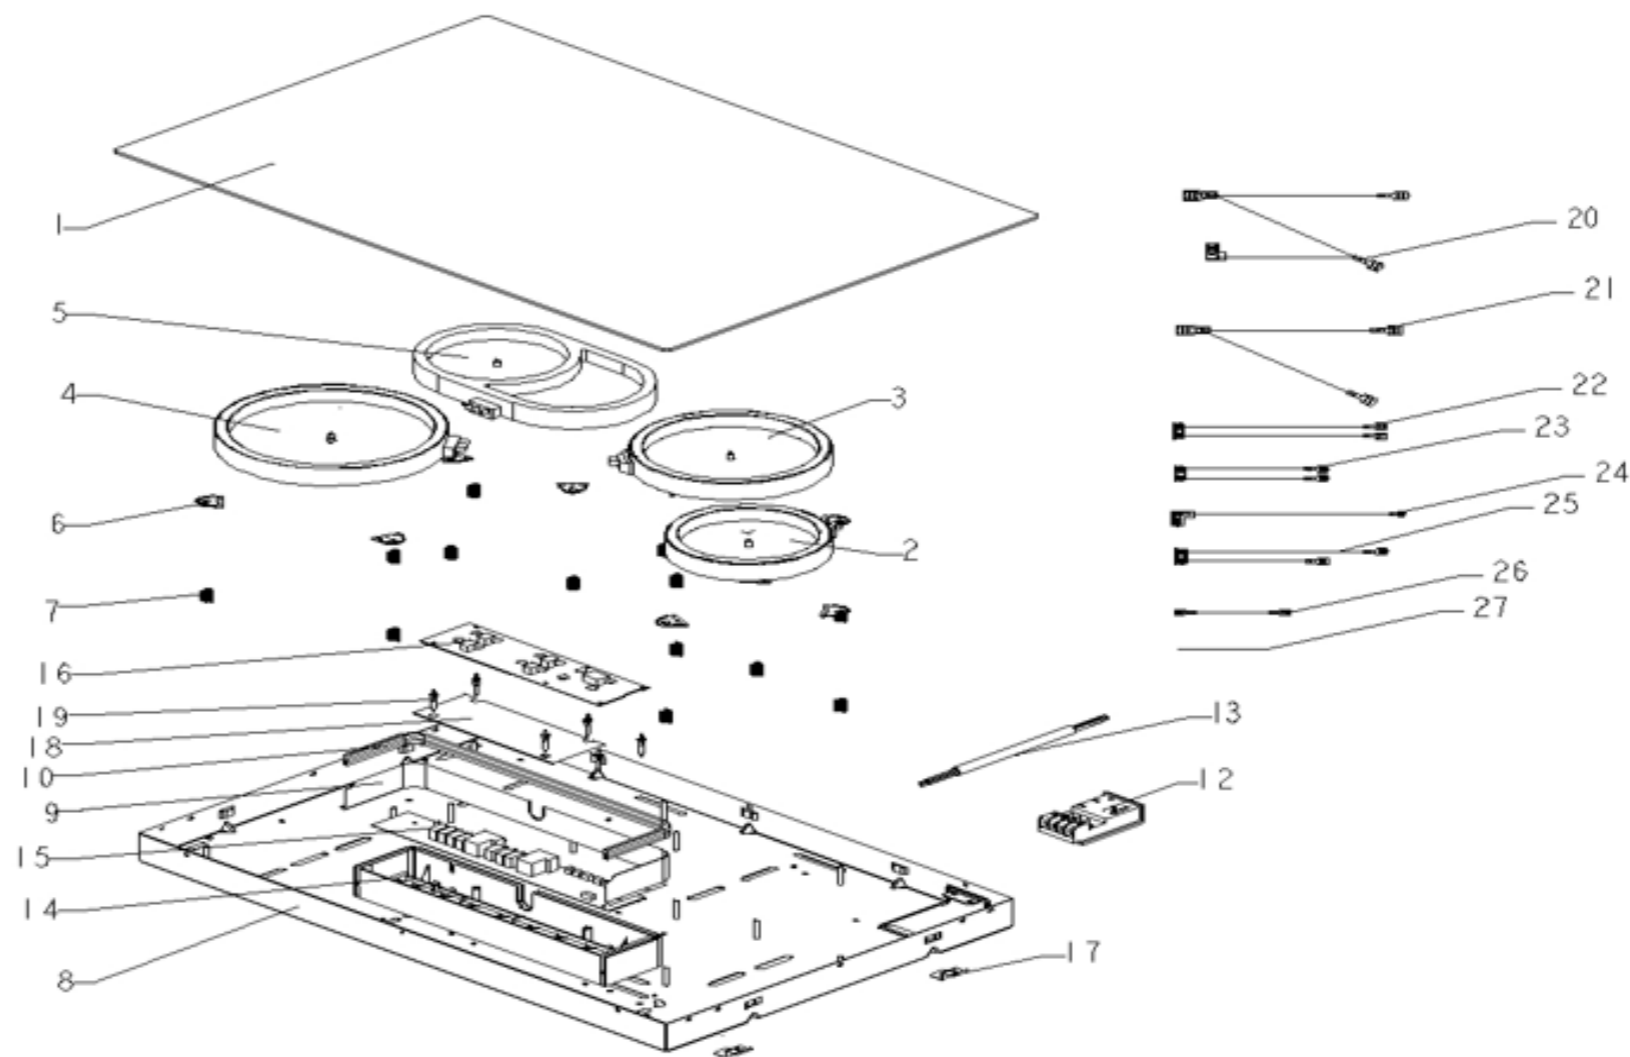

No.	Material Code	Description	Qty
1	12966000A16494	BCH771TB Glass Hotplate	1
2	17402003005497	BCH771TB F/R Element Large	1
3	17402003005499	BCH771TB B/R Element Medium	1
4	17402003008599	BCH771TB F/L Element Large	1
5	17402003005503	BCH771TB B/L Element Double	1
6	12966100000023	BCH771TB Support Plate	13
7	12966100000034	BCH771TB Spring	13
8	12266100000032	BCH771TB Bottom Plate	1
9	12966100000024	BCH771TB Baffle	1
10	12666100000015	BCH771TB Silicone Sealing Strip	1
12	17466100000630	BCH771TB Terminal Block	1
13	17466000003473	BCH771TB European Standard Power Cord	1
14	12166100000027	BCH771TB Electrical Box	1
15	17166100002741	BCH771TB Power PCB	1
16	17166100002682	BCH771TB Display PCB	1
17	12966000000010	BCH771TB Hanging Plate Fitting	1
18	12766000001491	BCH771TB Display Board Mica Sheet	1
19	12166100000016	BCH771TB Pillar	6
20	17401203029785	BCH771TB Multiple branch lines	1
21	17401203029795	BCH771TB Multiple branch lines	1
22	17401203029791	BCH771TB Multiple branch lines	1
23	17401203029794	BCH771TB Multiple branch lines	1
24	17466100000002	BCH771TB Wire Harness	2
25	17401203029792	BCH771TB Multiple branch lines	1
26	17466000000154	BCH771TB Wire Harness	1
27	17466000000169	BCH771TB Wire Harness	3

22407048	PACK. LABEL/2795 BELLING-ING(BIL306)
22407049	NAME PLATE/2795 BELLING-ING(BIL306)
52224222	WARRANTY LABEL/BELLING (IRLANDA)
52229360	UPPER PAD/1400/NEW
52256963	CORNER SYTROFOAM 2451/N1
52378913	LED REGULATION TRANSITION INSTRUCTIONS(M
52398166	PACK.STRIP(0,6MM*12MM)-RCYC
52406957	BACK CORNER STR/2451
52434327	C/PENTANE LABEL
52445493	PACKAGE CARTON/3200 ANK . RV3
52455337	B/EPS/GR/1400/REINFORCED/PP PLATE
52264440	B/EPS/1400/REINFORCED
52475261	BUILT-IN SS ASSEMBLY INSTR/2791-2795
52492844	USER'S MANUEL/2795 BELLING(BIL306)
52492845	CUSTOMER LABEL-NEW RG/(10817958)
52501910	CUSTOMER LABEL-NEW RG/UK(10817958)