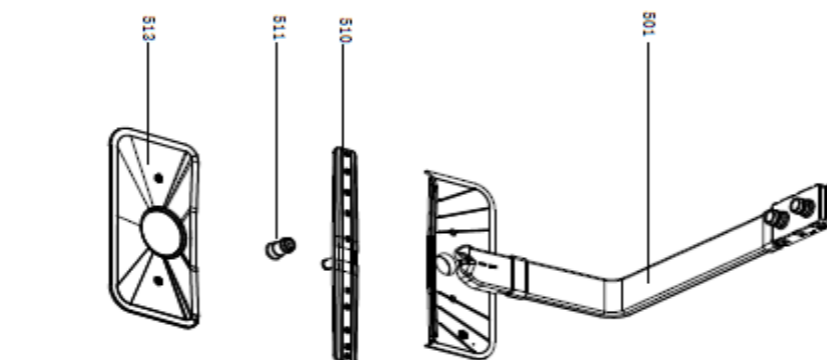

No.	Material Code	Description	Qty
A01	12176000A91568	BDW15WH Control Panel	1
A06	12676000000788	BDW15WH Left Button Gasket	1
A07	12676000000810	BDW15WH Right Button Sealing Gasket	1
A08	12176000000334	BDW15WH Button	1
A09	12176000A56572	BDW15WH Button	1
A22	12276000006382	BDW15WH Outer Door	1
A23	12176000004041	BDW15WH Baseboard	1
A24	17176000A06923	BDW15WH Display PCB	1
A25	12176000003448	BDW15WH Waterproof Box	1
A21	12176000A56571	BDW15WH Display Window Cover	1
202	12276000011903	BDW15WH Inner Door	1
204	12176000003629	BDW15WH Snap Ring	1
205	12276000021258	BDW15WH Left Hinge	1
209	17476000017984	BDW15WH Dispenser	1
210	12276000021259	BDW15WH Right Hinge	1
211	12276000019605	BDW15WH Connecting Board	1
212	12176000008565	BDW15WH Lock Buckle Fixing Block	1
213	12176000034743	BDW15WH Door Lock Hook	1
214	12676000001038	BDW15WH Waterproof Silicone Pad	1
301	12176000010919	BDW15WH Top Plate Assembly	1
302	12276000014486	BDW15WH Left Side Panel	1
303	12276000014466	BDW15WH Right Side Plate	1
304	12176000003869	BDW15WH Upper Back Support	1
313	12176000038232	BDW15WH Guide Rail Support	4
314	12176000008573	BDW15WH Basket Guider Supporting Holder	4
315	12276000024530	BDW15WH Acoustic Panel	1
316	12176000008496	BDW15WH Stopper	2
317	12276000001357	BDW15WH Guide Rail Assembly	1
317-a	12276000001360	BDW15WH Guide Rail Assembly	1
318	12676000000846	BDW15WH Seal	1
320	17476000A04135	BDW15WH Door Switth Assembly	1
321	12176000010248	BDW15WH Back Plate	1
401	17476000007396	BDW15WH European standard power cord	1
402	12176000010640	BDW15WH Softener Cover Assembly	1
403	17476000010222	BDW15WH Softener	1
404	12176000009490	BDW15WH Power Cord Clasper	1
406	12776000000023	BDW15WH Counter Weight	1
407	12176000009741	BDW15WH Foot	4
408	12976000000400	BDW15WH Door Rope	2
411	12976000000133	BDW15WH Spring	2
412	12976000001001	BDW15WH Adjust Screw of Door Spring	2
413+407	12176000019563	BDW15WH Base Tray Assembly	1
414	12176000015483	BDW15WH Chassis Cover	1
415	12676000000138	BDW15WH Drain Pipe Assembly	1
416	12176000003906	BDW15WH Air Breather Assembly	1
417	12676000000713	BDW15WH Washer	1
418	12176000013663	BDW15WH Air Breather Nut	1
419	17476000007426	BDW15WH Pressure Switch	1
420	12276000008925	BDW15WH Hook Assembly	1
421	12676000000140	BDW15WH Inlet Hose Of Air Breather	1