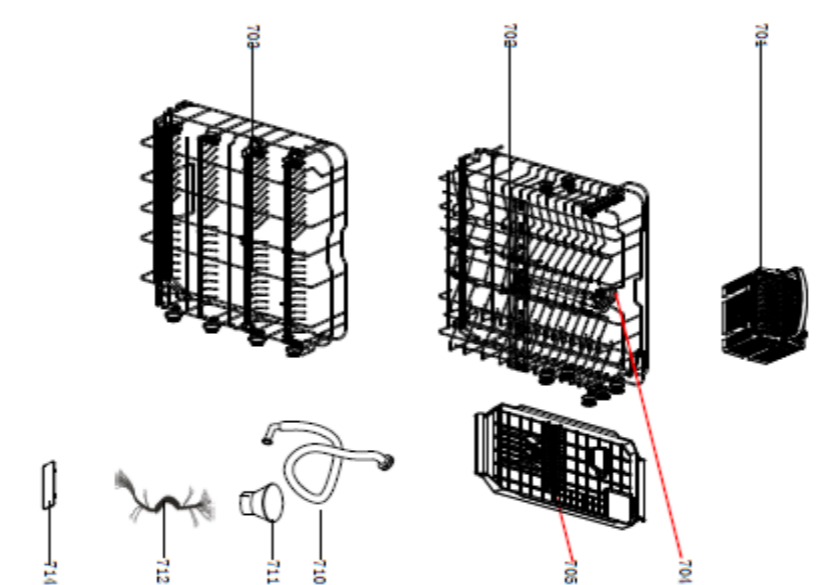

No.	Material Code	Description	Qty
A01	12176000A91568	BDW15WH Control Panel	1
A06	12676000000788	BDW15WH Left Button Gasket	1
A07	12676000000810	BDW15WH Right Button Sealing Gasket	1
A08	12176000000334	BDW15WH Button	1
A09	12176000A56572	BDW15WH Button	1
A22	12276000006382	BDW15WH Outer Door	1
A23	12176000004041	BDW15WH Baseboard	1
A24	17176000A06923	BDW15WH Display PCB	1
A25	12176000003448	BDW15WH Waterproof Box	1
A21	12176000A56571	BDW15WH Display Window Cover	1
202	12276000011903	BDW15WH Inner Door	1
204	12176000003629	BDW15WH Snap Ring	1
205	12276000021258	BDW15WH Left Hinge	1
209	17476000017984	BDW15WH Dispenser	1
210	12276000021259	BDW15WH Right Hinge	1
211	12276000019605	BDW15WH Connecting Board	1
212	12176000008565	BDW15WH Lock Buckle Fixing Block	1
213	12176000034743	BDW15WH Door Lock Hook	1
214	12676000001038	BDW15WH Waterproof Silicone Pad	1
301	12176000010919	BDW15WH Top Plate Assembly	1
302	12276000014486	BDW15WH Left Side Panel	1
303	12276000014466	BDW15WH Right Side Plate	1
304	12176000003869	BDW15WH Upper Back Support	1
313	12176000038232	BDW15WH Guide Rail Support	4
314	12176000008573	BDW15WH Basket Guider Supporting Holder	4
315	12276000024530	BDW15WH Acoustic Panel	1
316	12176000008496	BDW15WH Stopper	2
317	12276000001357	BDW15WH Guide Rail Assembly	1
317-a	12276000001360	BDW15WH Guide Rail Assembly	1
318	12676000000846	BDW15WH Seal	1
320	17476000A04135	BDW15WH Door Switth Assembly	1
321	12176000010248	BDW15WH Back Plate	1
401	17476000007396	BDW15WH European standard power cord	1
402	12176000010640	BDW15WH Softener Cover Assembly	1
403	17476000010222	BDW15WH Softener	1
404	12176000009490	BDW15WH Power Cord Clasper	1
406	12776000000023	BDW15WH Counter Weight	1
407	12176000009741	BDW15WH Foot	4
408	12976000000400	BDW15WH Door Rope	2
411	12976000000133	BDW15WH Spring	2
412	12976000001001	BDW15WH Adjust Screw of Door Spring	2
413+407	12176000019563	BDW15WH Base Tray Assembly	1
414	12176000015483	BDW15WH Chassis Cover	1
415	12676000000138	BDW15WH Drain Pipe Assembly	1
416	12176000003906	BDW15WH Air Breather Assembly	1
417	12676000000713	BDW15WH Washer	1
418	12176000013663	BDW15WH Air Breather Nut	1
419	17476000007426	BDW15WH Pressure Switch	1
420	12276000008925	BDW15WH Hook Assembly	1
421	12676000000140	BDW15WH Inlet Hose Of Air Breather	1