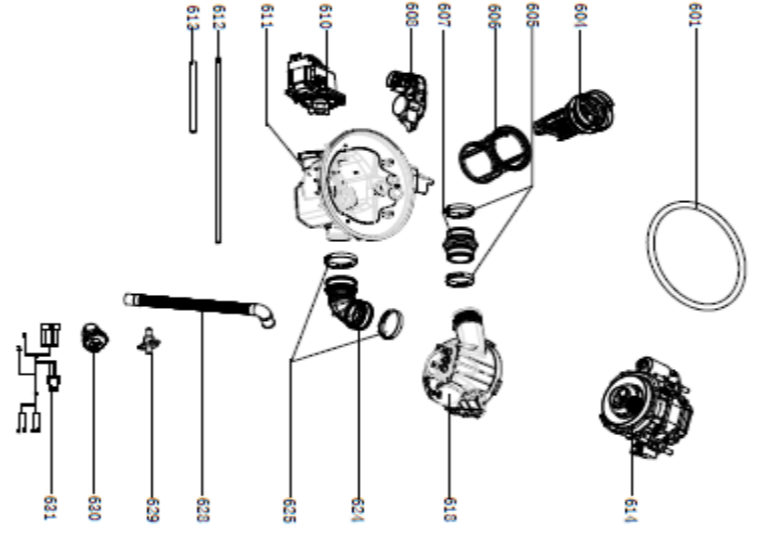

No.	Material Code	Description	Qty
A01	12176000A91568	BDW15WH Control Panel	1
A06	12676000000788	BDW15WH Left Button Gasket	1
A07	12676000000810	BDW15WH Right Button Sealing Gasket	1
A08	12176000000334	BDW15WH Button	1
A09	12176000A56572	BDW15WH Button	1
A22	12276000006382	BDW15WH Outer Door	1
A23	12176000004041	BDW15WH Baseboard	1
A24	17176000A06923	BDW15WH Display PCB	1
A25	12176000003448	BDW15WH Waterproof Box	1
A21	12176000A56571	BDW15WH Display Window Cover	1
202	12276000011903	BDW15WH Inner Door	1
204	12176000003629	BDW15WH Snap Ring	1
205	12276000021258	BDW15WH Left Hinge	1
209	17476000017984	BDW15WH Dispenser	1
210	12276000021259	BDW15WH Right Hinge	1
211	12276000019605	BDW15WH Connecting Board	1
212	12176000008565	BDW15WH Lock Buckle Fixing Block	1
213	12176000034743	BDW15WH Door Lock Hook	1
214	12676000001038	BDW15WH Waterproof Silicone Pad	1
301	12176000010919	BDW15WH Top Plate Assembly	1
302	12276000014486	BDW15WH Left Side Panel	1
303	12276000014466	BDW15WH Right Side Plate	1
304	12176000003869	BDW15WH Upper Back Support	1
313	12176000038232	BDW15WH Guide Rail Support	4
314	12176000008573	BDW15WH Basket Guider Supporting Holder	4
315	12276000024530	BDW15WH Acoustic Panel	1
316	12176000008496	BDW15WH Stopper	2
317	12276000001357	BDW15WH Guide Rail Assembly	1
317-a	12276000001360	BDW15WH Guide Rail Assembly	1
318	12676000000846	BDW15WH Seal	1
320	17476000A04135	BDW15WH Door Switth Assembly	1
321	12176000010248	BDW15WH Back Plate	1
401	17476000007396	BDW15WH European standard power cord	1
402	12176000010640	BDW15WH Softener Cover Assembly	1
403	17476000010222	BDW15WH Softener	1
404	12176000009490	BDW15WH Power Cord Clasper	1
406	12776000000023	BDW15WH Counter Weight	1
407	12176000009741	BDW15WH Foot	4
408	12976000000400	BDW15WH Door Rope	2
411	12976000000133	BDW15WH Spring	2
412	12976000001001	BDW15WH Adjust Screw of Door Spring	2
413+407	12176000019563	BDW15WH Base Tray Assembly	1
414	12176000015483	BDW15WH Chassis Cover	1
415	12676000000138	BDW15WH Drain Pipe Assembly	1
416	12176000003906	BDW15WH Air Breather Assembly	1
417	12676000000713	BDW15WH Washer	1
418	12176000013663	BDW15WH Air Breather Nut	1
419	17476000007426	BDW15WH Pressure Switch	1
420	12276000008925	BDW15WH Hook Assembly	1
421	12676000000140	BDW15WH Inlet Hose Of Air Breather	1