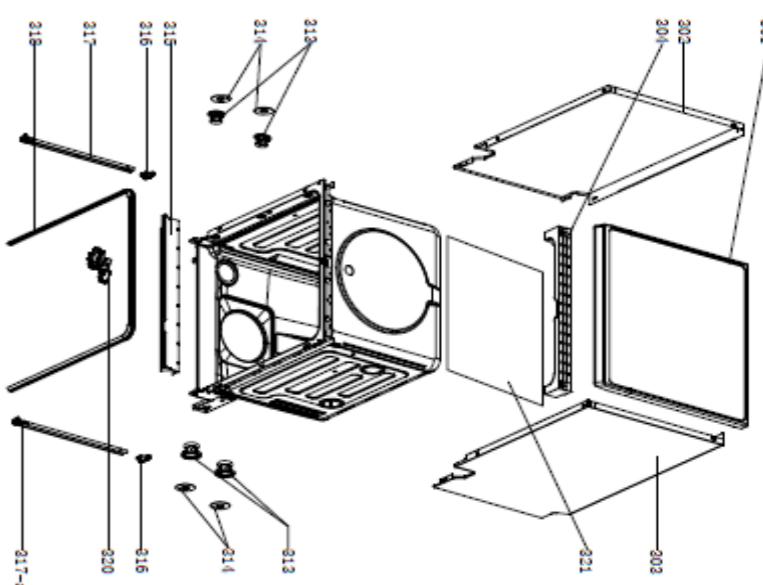

No.	Material Code	Description	Qty
A01	12176000A91568	BDW15WH Control Panel	1
A06	12676000000788	BDW15WH Left Button Gasket	1
A07	12676000000810	BDW15WH Right Button Sealing Gasket	1
A08	12176000000334	BDW15WH Button	1
A09	12176000A56572	BDW15WH Button	1
A22	12276000006382	BDW15WH Outer Door	1
A23	12176000004041	BDW15WH Baseboard	1
A24	17176000A06923	BDW15WH Display PCB	1
A25	12176000003448	BDW15WH Waterproof Box	1
A21	12176000A56571	BDW15WH Display Window Cover	1
202	12276000011903	BDW15WH Inner Door	1
204	12176000003629	BDW15WH Snap Ring	1
205	12276000021258	BDW15WH Left Hinge	1
209	17476000017984	BDW15WH Dispenser	1
210	12276000021259	BDW15WH Right Hinge	1
211	12276000019605	BDW15WH Connecting Board	1
212	12176000008565	BDW15WH Lock Buckle Fixing Block	1
213	12176000034743	BDW15WH Door Lock Hook	1
214	12676000001038	BDW15WH Waterproof Silicone Pad	1
301	12176000010919	BDW15WH Top Plate Assembly	1
302	12276000014486	BDW15WH Left Side Panel	1
303	12276000014466	BDW15WH Right Side Plate	1
304	12176000003869	BDW15WH Upper Back Support	1
313	12176000038232	BDW15WH Guide Rail Support	4
314	12176000008573	BDW15WH Basket Guider Supporting Holder	4
315	12276000024530	BDW15WH Acoustic Panel	1
316	12176000008496	BDW15WH Stopper	2
317	12276000001357	BDW15WH Guide Rail Assembly	1
317-a	12276000001360	BDW15WH Guide Rail Assembly	1
318	12676000000846	BDW15WH Seal	1
320	17476000A04135	BDW15WH Door Switth Assembly	1
321	12176000010248	BDW15WH Back Plate	1
401	17476000007396	BDW15WH European standard power cord	1
402	12176000010640	BDW15WH Softener Cover Assembly	1
403	17476000010222	BDW15WH Softener	1
404	12176000009490	BDW15WH Power Cord Clasper	1
406	12776000000023	BDW15WH Counter Weight	1
407	12176000009741	BDW15WH Foot	4
408	12976000000400	BDW15WH Door Rope	2
411	12976000000133	BDW15WH Spring	2
412	12976000001001	BDW15WH Adjust Screw of Door Spring	2
413+407	12176000019563	BDW15WH Base Tray Assembly	1
414	12176000015483	BDW15WH Chassis Cover	1
415	12676000000138	BDW15WH Drain Pipe Assembly	1
416	12176000003906	BDW15WH Air Breather Assembly	1
417	12676000000713	BDW15WH Washer	1
418	12176000013663	BDW15WH Air Breather Nut	1
419	17476000007426	BDW15WH Pressure Switch	1
420	12276000008925	BDW15WH Hook Assembly	1
421	12676000000140	BDW15WH Inlet Hose Of Air Breather	1