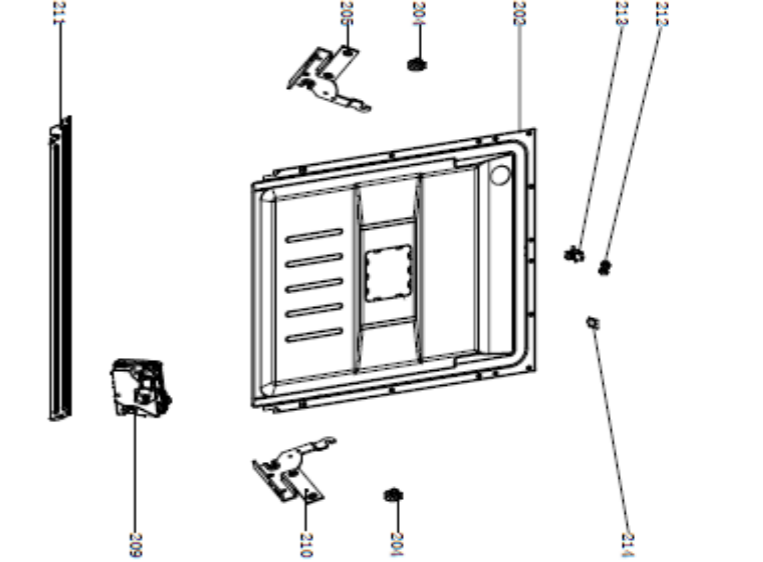

No.	Material Code	Description	Qty
A01	12176000A91568	BDW15WH Control Panel	1
A06	12676000000788	BDW15WH Left Button Gasket	1
A07	12676000000810	BDW15WH Right Button Sealing Gasket	1
A08	12176000000334	BDW15WH Button	1
A09	12176000A56572	BDW15WH Button	1
A22	12276000006382	BDW15WH Outer Door	1
A23	12176000004041	BDW15WH Baseboard	1
A24	17176000A06923	BDW15WH Display PCB	1
A25	12176000003448	BDW15WH Waterproof Box	1
A21	12176000A56571	BDW15WH Display Window Cover	1
202	12276000011903	BDW15WH Inner Door	1
204	12176000003629	BDW15WH Snap Ring	1
205	12276000021258	BDW15WH Left Hinge	1
209	17476000017984	BDW15WH Dispenser	1
210	12276000021259	BDW15WH Right Hinge	1
211	12276000019605	BDW15WH Connecting Board	1
212	12176000008565	BDW15WH Lock Buckle Fixing Block	1
213	12176000034743	BDW15WH Door Lock Hook	1
214	12676000001038	BDW15WH Waterproof Silicone Pad	1
301	12176000010919	BDW15WH Top Plate Assembly	1
302	12276000014486	BDW15WH Left Side Panel	1
303	12276000014466	BDW15WH Right Side Plate	1
304	12176000003869	BDW15WH Upper Back Support	1
313	12176000038232	BDW15WH Guide Rail Support	4
314	12176000008573	BDW15WH Basket Guider Supporting Holder	4
315	12276000024530	BDW15WH Acoustic Panel	1
316	12176000008496	BDW15WH Stopper	2
317	12276000001357	BDW15WH Guide Rail Assembly	1
317-a	12276000001360	BDW15WH Guide Rail Assembly	1
318	12676000000846	BDW15WH Seal	1
320	17476000A04135	BDW15WH Door Switth Assembly	1
321	12176000010248	BDW15WH Back Plate	1
401	17476000007396	BDW15WH European standard power cord	1
402	12176000010640	BDW15WH Softener Cover Assembly	1
403	17476000010222	BDW15WH Softener	1
404	12176000009490	BDW15WH Power Cord Clasper	1
406	12776000000023	BDW15WH Counter Weight	1
407	12176000009741	BDW15WH Foot	4
408	12976000000400	BDW15WH Door Rope	2
411	12976000000133	BDW15WH Spring	2
412	12976000001001	BDW15WH Adjust Screw of Door Spring	2
413+407	12176000019563	BDW15WH Base Tray Assembly	1
414	12176000015483	BDW15WH Chassis Cover	1
415	12676000000138	BDW15WH Drain Pipe Assembly	1
416	12176000003906	BDW15WH Air Breather Assembly	1
417	12676000000713	BDW15WH Washer	1
418	12176000013663	BDW15WH Air Breather Nut	1
419	17476000007426	BDW15WH Pressure Switch	1
420	12276000008925	BDW15WH Hook Assembly	1
421	12676000000140	BDW15WH Inlet Hose Of Air Breather	1