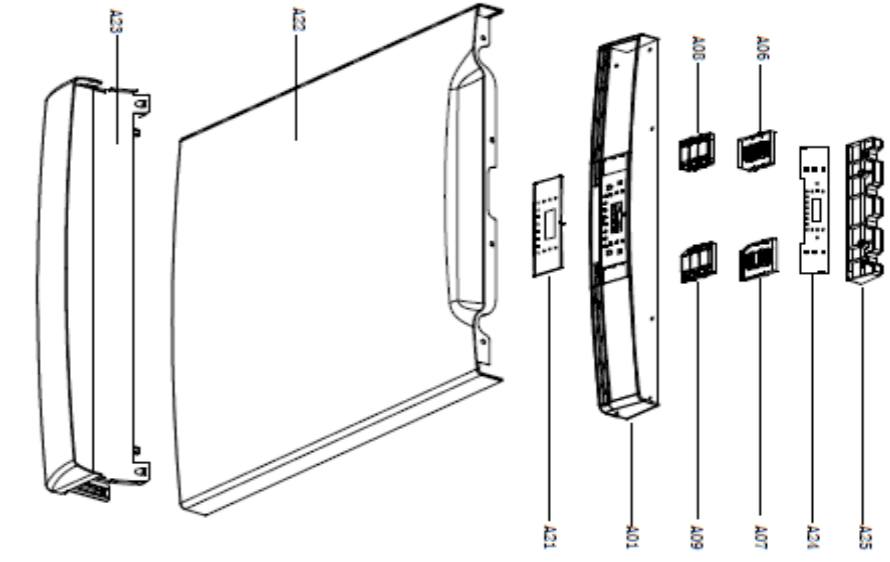

No.	Material Code	Description	Qty
A01	12176000A91568	BDW15WH Control Panel	1
A06	12676000000788	BDW15WH Left Button Gasket	1
A07	12676000000810	BDW15WH Right Button Sealing Gasket	1
A08	12176000000334	BDW15WH Button	1
A09	12176000A56572	BDW15WH Button	1
A22	12276000006382	BDW15WH Outer Door	1
A23	12176000004041	BDW15WH Baseboard	1
A24	17176000A06923	BDW15WH Display PCB	1
A25	12176000003448	BDW15WH Waterproof Box	1
A21	12176000A56571	BDW15WH Display Window Cover	1
202	12276000011903	BDW15WH Inner Door	1
204	12176000003629	BDW15WH Snap Ring	1
205	12276000021258	BDW15WH Left Hinge	1
209	17476000017984	BDW15WH Dispenser	1
210	12276000021259	BDW15WH Right Hinge	1
211	12276000019605	BDW15WH Connecting Board	1
212	12176000008565	BDW15WH Lock Buckle Fixing Block	1
213	12176000034743	BDW15WH Door Lock Hook	1
214	12676000001038	BDW15WH Waterproof Silicone Pad	1
301	12176000010919	BDW15WH Top Plate Assembly	1
302	12276000014486	BDW15WH Left Side Panel	1
303	12276000014466	BDW15WH Right Side Plate	1
304	12176000003869	BDW15WH Upper Back Support	1
313	12176000038232	BDW15WH Guide Rail Support	4
314	12176000008573	BDW15WH Basket Guider Supporting Holder	4
315	12276000024530	BDW15WH Acoustic Panel	1
316	12176000008496	BDW15WH Stopper	2
317	12276000001357	BDW15WH Guide Rail Assembly	1
317-a	12276000001360	BDW15WH Guide Rail Assembly	1
318	12676000000846	BDW15WH Seal	1
320	17476000A04135	BDW15WH Door Switth Assembly	1
321	12176000010248	BDW15WH Back Plate	1
401	17476000007396	BDW15WH European standard power cord	1
402	12176000010640	BDW15WH Softener Cover Assembly	1
403	17476000010222	BDW15WH Softener	1
404	12176000009490	BDW15WH Power Cord Clasper	1
406	12776000000023	BDW15WH Counter Weight	1
407	12176000009741	BDW15WH Foot	4
408	12976000000400	BDW15WH Door Rope	2
411	12976000000133	BDW15WH Spring	2
412	12976000001001	BDW15WH Adjust Screw of Door Spring	2
413+407	12176000019563	BDW15WH Base Tray Assembly	1
414	12176000015483	BDW15WH Chassis Cover	1
415	12676000000138	BDW15WH Drain Pipe Assembly	1
416	12176000003906	BDW15WH Air Breather Assembly	1
417	12676000000713	BDW15WH Washer	1
418	12176000013663	BDW15WH Air Breather Nut	1
419	17476000007426	BDW15WH Pressure Switch	1
420	12276000008925	BDW15WH Hook Assembly	1
421	12676000000140	BDW15WH Inlet Hose Of Air Breather	1