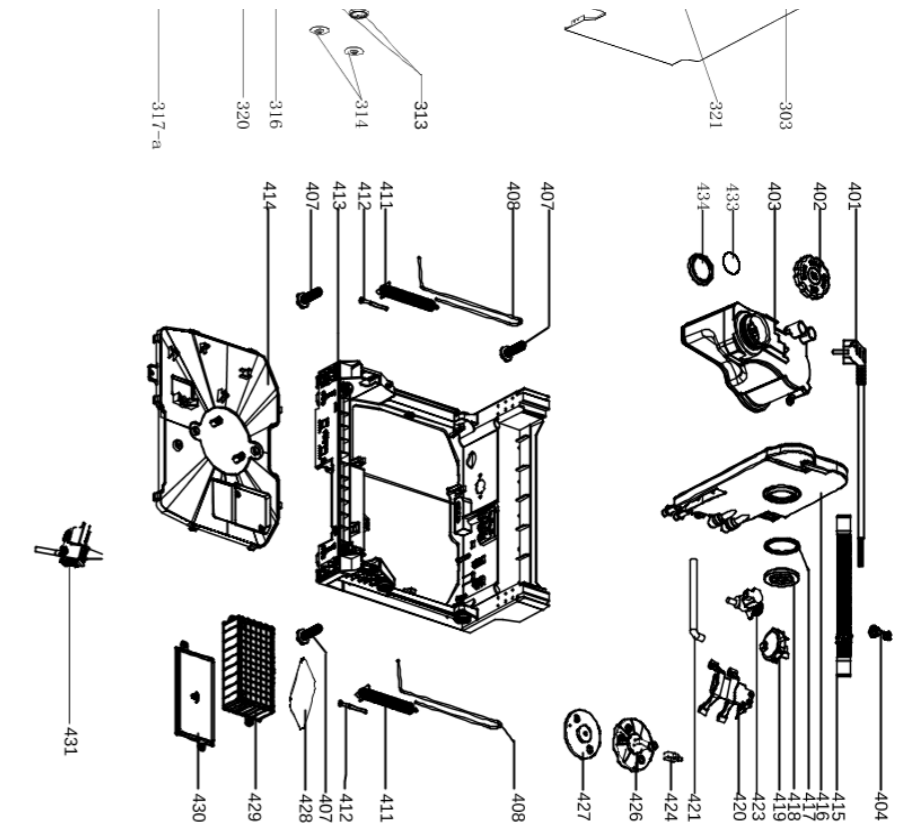

Spare Parts are stored in our Ireland warehouse, and are shipped with 48 hour courier