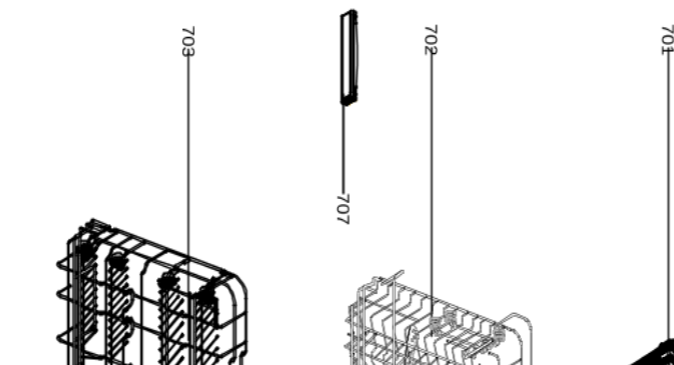

No.	Material Code	Description	Qty
202	12276000011903	BIDW1463 Inner Door	1
204	12176000003629	BIDW1463 Snap Ring	1
205	122760000021255	BIDW1463 Left Hinge	1
209	17476000017984	BIDW1463 Dispenser	1
210	122760000021256	BIDW1463 Righ Thinge	1
211	12276000019605	BIDW1463 Connecting Board	1
212	12176000008541	BIDW1463 Fixed Block	1
213	121760000034743	BIDW1463 Door Lock Hook	1
214	12676000001038	BIDW1463 Waterproof Silicone Pad	1
302	122760000026818	BIDW1463 Left Side Panel	1
303	122760000014953	BIDW1463 Right Side Plate	1
304	12176000003869	BIDW1463 Upper Back Support	1
309	121760000038232	BIDW1463 Guide Rail Support	4
313	121760000038232	BIDW1463 Guide Rail Support	4
314	12176000008573	BIDW1463 Basket Guider Supporting Holder	4
315	122760000024531	BIDW1463 Acoustic Panel	1
316	12176000008496	BIDW1463 Stopper	2
318	12676000000846	BIDW1463 Seal	1
320	17476000A04135	BIDW1463 Door Swicth	1
321	12176000010248	BIDW1463 Back Plate	1
401	17476000007396	BIDW1463 European standard power cord	1
402	12176000010640	BIDW1463 Softener Cover	1
403	17476000010222	BIDW1463 Softener	1
404	12176000009490	BIDW1463 Power Cord Clasper	1
407	12176000009726	BIDW1463 Foot	3
408	12976000000400	BIDW1463 Door Rope	2
411	12976000000203	BIDW1463 Spring	2
412	12976000001001	BIDW1463 Adjust Screw of Door Spring	2
413	12176000019571	BIDW1463 Base Tray	1
414	12176000019565	BIDW1463 Base Tray Cover	1
415	12676000000138	BIDW1463 Drain Pipe	1
416	12176000003906	BIDW1463 Air Breather	1
417	12676000000713	BIDW1463 Washer	1
418	12176000013663	BIDW1463 Air Breather Nut	1
419	17476000007426	BIDW1463 Pressure Switch	1
420	12276000008925	BIDW1463 Hook	1
421	12676000000140	BIDW1463 Inlet Hose Of Air Breather	1
423	17476000007448	BIDW1463 Water Inlet Valve	1
424	17476000001137	BIDW1463 Microswitch	1
426	12176000003125	BIDW1463 Switch Seat	1
427	12876000000050	BIDW1463 Float	1
428	171760000034230	BIDW1463 Main control panel	1
429	12176000016897	BIDW1463 PCB Box Cover	1
430	12176000016896	BIDW1463 PCB Box	1
431	17476000016690	BIDW1463 Indicator Lamp	1
433	12676000004982	BIDW1463 Softener Gasket	1
434	12176000009513	BIDW1463 Softener Nut	1
501	12176000009472	BIDW1463 Inner Pipe	1
510	12176000009161	BIDW1463 Lower Sprayer	1
511	12176000008645	BIDW1463 Lower Sprayer Seat	1