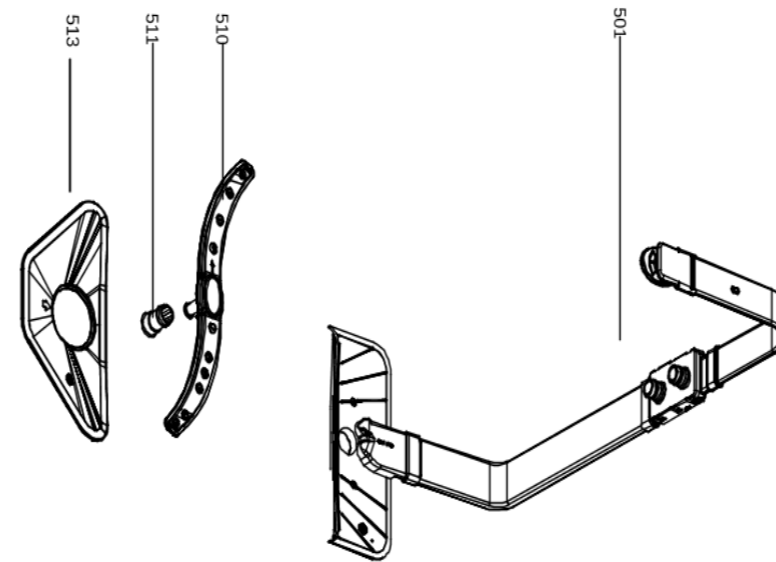

No.	Material Code	Description	Qty
202	12276000011903	BIDW1463 Inner Door	1
204	12176000003629	BIDW1463 Snap Ring	1
205	122760000021255	BIDW1463 Left Hinge	1
209	17476000017984	BIDW1463 Dispenser	1
210	122760000021256	BIDW1463 Righ Thinge	1
211	12276000019605	BIDW1463 Connecting Board	1
212	12176000008541	BIDW1463 Fixed Block	1
213	121760000034743	BIDW1463 Door Lock Hook	1
214	12676000001038	BIDW1463 Waterproof Silicone Pad	1
302	122760000026818	BIDW1463 Left Side Panel	1
303	122760000014953	BIDW1463 Right Side Plate	1
304	12176000003869	BIDW1463 Upper Back Support	1
309	121760000038232	BIDW1463 Guide Rail Support	4
313	121760000038232	BIDW1463 Guide Rail Support	4
314	12176000008573	BIDW1463 Basket Guider Supporting Holder	4
315	122760000024531	BIDW1463 Acoustic Panel	1
316	12176000008496	BIDW1463 Stopper	2
318	12676000000846	BIDW1463 Seal	1
320	17476000A04135	BIDW1463 Door Swicth	1
321	12176000010248	BIDW1463 Back Plate	1
401	17476000007396	BIDW1463 European standard power cord	1
402	12176000010640	BIDW1463 Softener Cover	1
403	17476000010222	BIDW1463 Softener	1
404	12176000009490	BIDW1463 Power Cord Clasper	1
407	12176000009726	BIDW1463 Foot	3
408	12976000000400	BIDW1463 Door Rope	2
411	12976000000203	BIDW1463 Spring	2
412	12976000001001	BIDW1463 Adjust Screw of Door Spring	2
413	12176000019571	BIDW1463 Base Tray	1
414	12176000019565	BIDW1463 Base Tray Cover	1
415	12676000000138	BIDW1463 Drain Pipe	1
416	12176000003906	BIDW1463 Air Breather	1
417	12676000000713	BIDW1463 Washer	1
418	12176000013663	BIDW1463 Air Breather Nut	1
419	17476000007426	BIDW1463 Pressure Switch	1
420	12276000008925	BIDW1463 Hook	1
421	12676000000140	BIDW1463 Inlet Hose Of Air Breather	1
423	17476000007448	BIDW1463 Water Inlet Valve	1
424	17476000001137	BIDW1463 Microswitch	1
426	12176000003125	BIDW1463 Switch Seat	1
427	12876000000050	BIDW1463 Float	1
428	171760000034230	BIDW1463 Main control panel	1
429	12176000016897	BIDW1463 PCB Box Cover	1
430	12176000016896	BIDW1463 PCB Box	1
431	17476000016690	BIDW1463 Indicator Lamp	1
433	12676000004982	BIDW1463 Softener Gasket	1
434	12176000009513	BIDW1463 Softener Nut	1
501	12176000009472	BIDW1463 Inner Pipe	1
510	12176000009161	BIDW1463 Lower Sprayer	1
511	12176000008645	BIDW1463 Lower Sprayer Seat	1