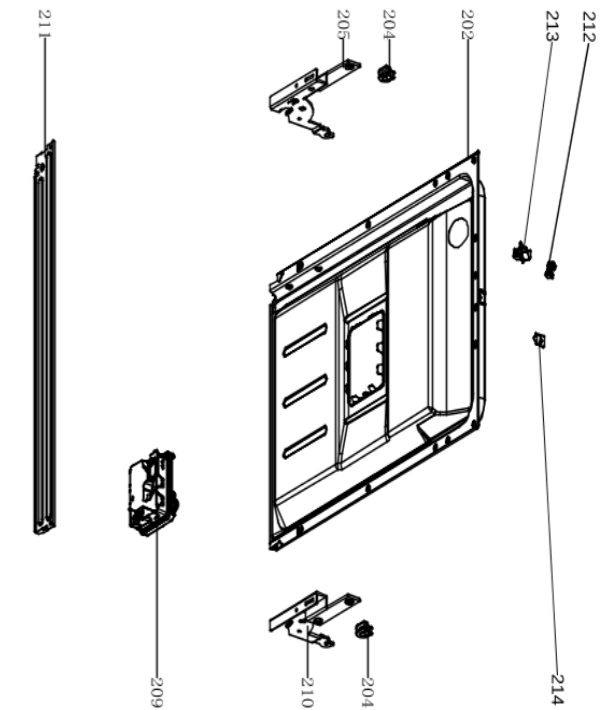

No.	Material Code	Description	Qty
202	12276000011903	BIDW1463 Inner Door	1
204	12176000003629	BIDW1463 Snap Ring	1
205	122760000021255	BIDW1463 Left Hinge	1
209	17476000017984	BIDW1463 Dispenser	1
210	122760000021256	BIDW1463 Righ Thinge	1
211	12276000019605	BIDW1463 Connecting Board	1
212	12176000008541	BIDW1463 Fixed Block	1
213	121760000034743	BIDW1463 Door Lock Hook	1
214	12676000001038	BIDW1463 Waterproof Silicone Pad	1
302	122760000026818	BIDW1463 Left Side Panel	1
303	122760000014953	BIDW1463 Right Side Plate	1
304	12176000003869	BIDW1463 Upper Back Support	1
309	121760000038232	BIDW1463 Guide Rail Support	4
313	121760000038232	BIDW1463 Guide Rail Support	4
314	12176000008573	BIDW1463 Basket Guider Supporting Holder	4
315	122760000024531	BIDW1463 Acoustic Panel	1
316	12176000008496	BIDW1463 Stopper	2
318	12676000000846	BIDW1463 Seal	1
320	17476000A04135	BIDW1463 Door Swicth	1
321	12176000010248	BIDW1463 Back Plate	1
401	17476000007396	BIDW1463 European standard power cord	1
402	12176000010640	BIDW1463 Softener Cover	1
403	17476000010222	BIDW1463 Softener	1
404	12176000009490	BIDW1463 Power Cord Clasper	1
407	12176000009726	BIDW1463 Foot	3
408	12976000000400	BIDW1463 Door Rope	2
411	12976000000203	BIDW1463 Spring	2
412	12976000001001	BIDW1463 Adjust Screw of Door Spring	2
413	12176000019571	BIDW1463 Base Tray	1
414	12176000019565	BIDW1463 Base Tray Cover	1
415	12676000000138	BIDW1463 Drain Pipe	1
416	12176000003906	BIDW1463 Air Breather	1
417	12676000000713	BIDW1463 Washer	1
418	12176000013663	BIDW1463 Air Breather Nut	1
419	17476000007426	BIDW1463 Pressure Switch	1
420	12276000008925	BIDW1463 Hook	1
421	12676000000140	BIDW1463 Inlet Hose Of Air Breather	1
423	17476000007448	BIDW1463 Water Inlet Valve	1
424	17476000001137	BIDW1463 Microswitch	1
426	12176000003125	BIDW1463 Switch Seat	1
427	12876000000050	BIDW1463 Float	1
428	171760000034230	BIDW1463 Main control panel	1
429	12176000016897	BIDW1463 PCB Box Cover	1
430	12176000016896	BIDW1463 PCB Box	1
431	17476000016690	BIDW1463 Indicator Lamp	1
433	12676000004982	BIDW1463 Softener Gasket	1
434	12176000009513	BIDW1463 Softener Nut	1
501	12176000009472	BIDW1463 Inner Pipe	1
510	12176000009161	BIDW1463 Lower Sprayer	1
511	12176000008645	BIDW1463 Lower Sprayer Seat	1