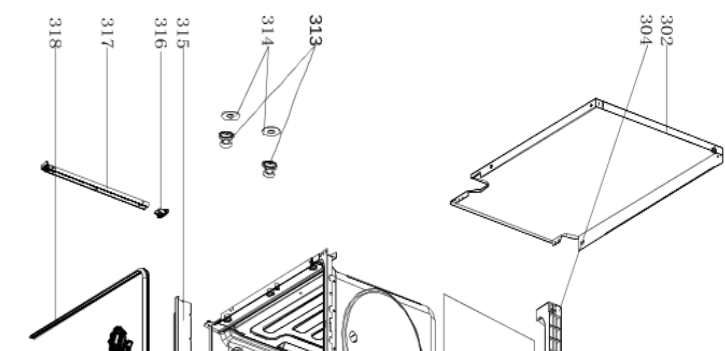

No.	Material Code	Description	Qty
202	12276000011903	BIDW1463 Inner Door	1
204	12176000003629	BIDW1463 Snap Ring	1
205	122760000021255	BIDW1463 Left Hinge	1
209	17476000017984	BIDW1463 Dispenser	1
210	122760000021256	BIDW1463 Righ Thinge	1
211	12276000019605	BIDW1463 Connecting Board	1
212	12176000008541	BIDW1463 Fixed Block	1
213	121760000034743	BIDW1463 Door Lock Hook	1
214	12676000001038	BIDW1463 Waterproof Silicone Pad	1
302	122760000026818	BIDW1463 Left Side Panel	1
303	122760000014953	BIDW1463 Right Side Plate	1
304	12176000003869	BIDW1463 Upper Back Support	1
309	121760000038232	BIDW1463 Guide Rail Support	4
313	121760000038232	BIDW1463 Guide Rail Support	4
314	12176000008573	BIDW1463 Basket Guider Supporting Holder	4
315	122760000024531	BIDW1463 Acoustic Panel	1
316	12176000008496	BIDW1463 Stopper	2
318	12676000000846	BIDW1463 Seal	1
320	17476000A04135	BIDW1463 Door Swicth	1
321	12176000010248	BIDW1463 Back Plate	1
401	17476000007396	BIDW1463 European standard power cord	1
402	12176000010640	BIDW1463 Softener Cover	1
403	17476000010222	BIDW1463 Softener	1
404	12176000009490	BIDW1463 Power Cord Clasper	1
407	12176000009726	BIDW1463 Foot	3
408	12976000000400	BIDW1463 Door Rope	2
411	12976000000203	BIDW1463 Spring	2
412	12976000001001	BIDW1463 Adjust Screw of Door Spring	2
413	12176000019571	BIDW1463 Base Tray	1
414	12176000019565	BIDW1463 Base Tray Cover	1
415	12676000000138	BIDW1463 Drain Pipe	1
416	12176000003906	BIDW1463 Air Breather	1
417	12676000000713	BIDW1463 Washer	1
418	12176000013663	BIDW1463 Air Breather Nut	1
419	17476000007426	BIDW1463 Pressure Switch	1
420	12276000008925	BIDW1463 Hook	1
421	12676000000140	BIDW1463 Inlet Hose Of Air Breather	1
423	17476000007448	BIDW1463 Water Inlet Valve	1
424	17476000001137	BIDW1463 Microswitch	1
426	12176000003125	BIDW1463 Switch Seat	1
427	12876000000050	BIDW1463 Float	1
428	171760000034230	BIDW1463 Main control panel	1
429	12176000016897	BIDW1463 PCB Box Cover	1
430	12176000016896	BIDW1463 PCB Box	1
431	17476000016690	BIDW1463 Indicator Lamp	1
433	12676000004982	BIDW1463 Softener Gasket	1
434	12176000009513	BIDW1463 Softener Nut	1
501	12176000009472	BIDW1463 Inner Pipe	1
510	12176000009161	BIDW1463 Lower Sprayer	1
511	12176000008645	BIDW1463 Lower Sprayer Seat	1