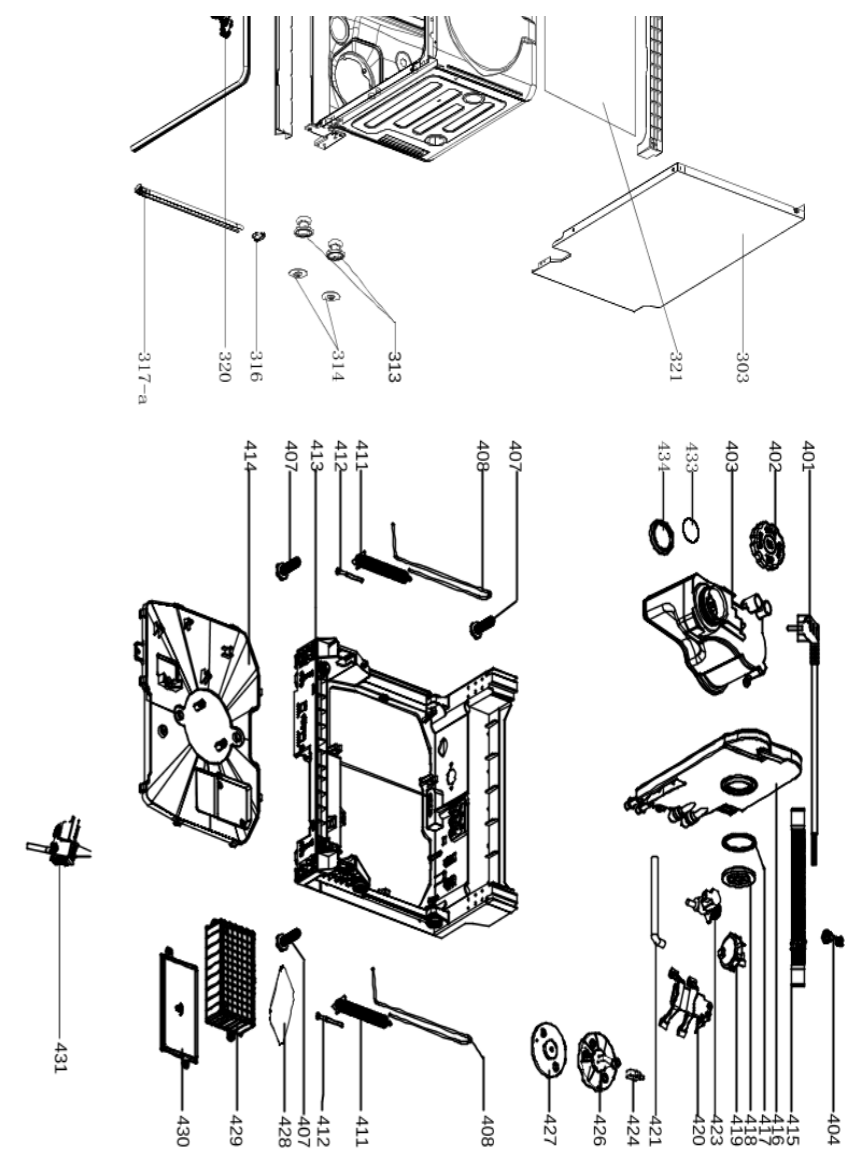

513	1217600003689	BIDW1463 Plane Filter	1
601	1267600001461	BIDW1463 Seal Ring	1
604	12176000026949	BIDW1463 Filter Handle	1
605	12976000004604	BIDW1463 Clamp	2
606	1217600003676	BIDW1463 Cylindrical Filter	1
607	12676000000132	BIDW1463 Washing Pump Outlet Pipe	1
610	17476000007443	BIDW1463 Drain Pump	1
611	12176000016230	BIDW1463 Water Cup	1
612	12676000000687	BIDW1463 Pressure Switch Pvc Pipe	1
613	12676000001521	BIDW1463 Water Outlet Pipe	1
614	17476000A03575	BIDW1463 Induction Pump	1
618	17476000007431	BIDW1463 Heating Tube	1
624	12676000000162	BIDW1463 Inlet Pipe	1
625	12976000000308	BIDW1463 Clamp	2
628	12676000000947	BIDW1463 Drain Hose	1
629	17176000012008	BIDW1463 Temperature Sensor	1
630	17176000014521	BIDW1463 Turbidity Sensor	1
631	17476000000382	BIDW1463 Wire Harness	1
701	12176000002705	BIDW1463 Cutlery Basket	1
702	12976000A10748	BIDW1463 Upper Basket	1
703	12976000A03943	BIDW1463 Lower Basket	1
704	12176000009173	BIDW1463 Middle Spayer	1
705	12176000A56124	BIDW1463 Cutlery	1
707	12176000A53646	BIDW1463 Upper Basket Handle	1
710	12176000024909	BIDW1463 Water Inlet Pipe	1
711	12176000010312	BIDW1463 Salt Filler	1
712	17476000018370	BIDW1463 Main Wire Harness	1
720	12976000000288	BIDW1463 Accessory Bag	1
A01	12176000A91563	BIDW1463 Control Panel	1
A04	12176000016884	BIDW1463 Indicator light Cover	1
A05	12176000016892	BIDW1463 Indicator light Cover	1
A08	12176000017833	BIDW1463 Button	10
A14	12976000000141	BIDW1463 Spring	10
A20	12176000A83404	BIDW1463 Display Screen	1
A22	12276000025740	BIDW1463 Outer Door	1
A24	17176000A06667	BIDW1463 Display Circuit Board	1