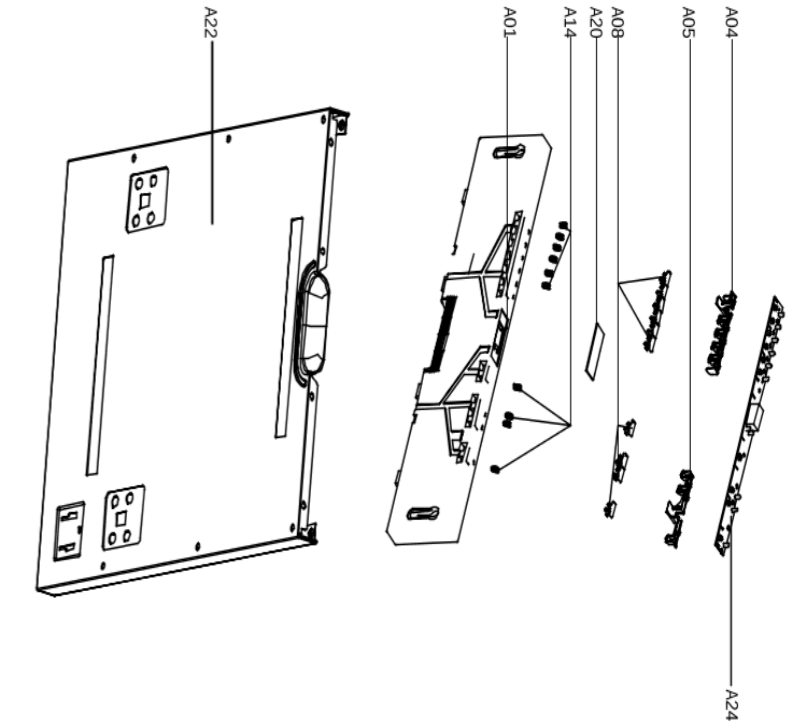

No.	Material Code	Description	Qty
202	12276000011903	BIDW1463 Inner Door	1
204	12176000003629	BIDW1463 Snap Ring	1
205	122760000021255	BIDW1463 Left Hinge	1
209	17476000017984	BIDW1463 Dispenser	1
210	122760000021256	BIDW1463 Righ Thinge	1
211	12276000019605	BIDW1463 Connecting Board	1
212	12176000008541	BIDW1463 Fixed Block	1
213	121760000034743	BIDW1463 Door Lock Hook	1
214	12676000001038	BIDW1463 Waterproof Silicone Pad	1
302	122760000026818	BIDW1463 Left Side Panel	1
303	122760000014953	BIDW1463 Right Side Plate	1
304	12176000003869	BIDW1463 Upper Back Support	1
309	121760000038232	BIDW1463 Guide Rail Support	4
313	121760000038232	BIDW1463 Guide Rail Support	4
314	12176000008573	BIDW1463 Basket Guider Supporting Holder	4
315	122760000024531	BIDW1463 Acoustic Panel	1
316	12176000008496	BIDW1463 Stopper	2
318	12676000000846	BIDW1463 Seal	1
320	17476000A04135	BIDW1463 Door Swicth	1
321	12176000010248	BIDW1463 Back Plate	1
401	17476000007396	BIDW1463 European standard power cord	1
402	12176000010640	BIDW1463 Softener Cover	1
403	17476000010222	BIDW1463 Softener	1
404	12176000009490	BIDW1463 Power Cord Clasper	1
407	12176000009726	BIDW1463 Foot	3
408	12976000000400	BIDW1463 Door Rope	2
411	12976000000203	BIDW1463 Spring	2
412	12976000001001	BIDW1463 Adjust Screw of Door Spring	2
413	12176000019571	BIDW1463 Base Tray	1
414	12176000019565	BIDW1463 Base Tray Cover	1
415	12676000000138	BIDW1463 Drain Pipe	1
416	12176000003906	BIDW1463 Air Breather	1
417	12676000000713	BIDW1463 Washer	1
418	12176000013663	BIDW1463 Air Breather Nut	1
419	17476000007426	BIDW1463 Pressure Switch	1
420	12276000008925	BIDW1463 Hook	1
421	12676000000140	BIDW1463 Inlet Hose Of Air Breather	1
423	17476000007448	BIDW1463 Water Inlet Valve	1
424	17476000001137	BIDW1463 Microswitch	1
426	12176000003125	BIDW1463 Switch Seat	1
427	12876000000050	BIDW1463 Float	1
428	171760000034230	BIDW1463 Main control panel	1
429	12176000016897	BIDW1463 PCB Box Cover	1
430	12176000016896	BIDW1463 PCB Box	1
431	17476000016690	BIDW1463 Indicator Lamp	1
433	12676000004982	BIDW1463 Softener Gasket	1
434	12176000009513	BIDW1463 Softener Nut	1
501	12176000009472	BIDW1463 Inner Pipe	1
510	12176000009161	BIDW1463 Lower Sprayer	1
511	12176000008645	BIDW1463 Lower Sprayer Seat	1