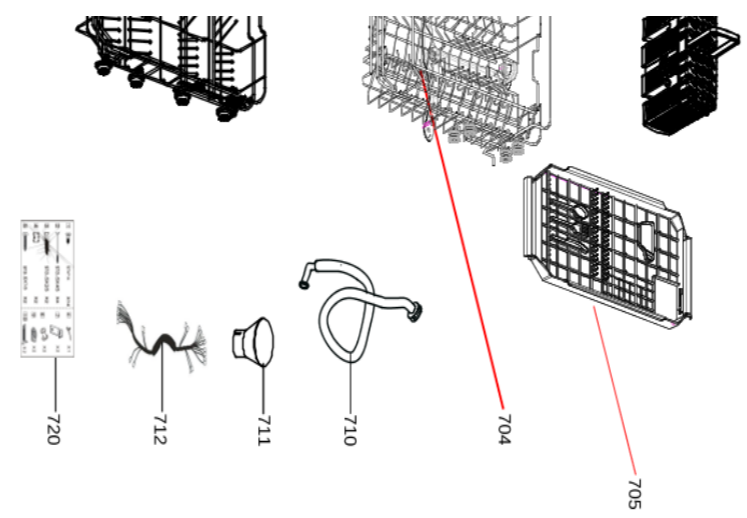

513	1217600003689	BIDW1463 Plane Filter	1
601	1267600001461	BIDW1463 Seal Ring	1
604	12176000026949	BIDW1463 Filter Handle	1
605	12976000004604	BIDW1463 Clamp	2
606	1217600003676	BIDW1463 Cylindrical Filter	1
607	12676000000132	BIDW1463 Washing Pump Outlet Pipe	1
610	17476000007443	BIDW1463 Drain Pump	1
611	12176000016230	BIDW1463 Water Cup	1
612	12676000000687	BIDW1463 Pressure Switch Pvc Pipe	1
613	12676000001521	BIDW1463 Water Outlet Pipe	1
614	17476000A03575	BIDW1463 Induction Pump	1
618	17476000007431	BIDW1463 Heating Tube	1
624	12676000000162	BIDW1463 Inlet Pipe	1
625	12976000000308	BIDW1463 Clamp	2
628	12676000000947	BIDW1463 Drain Hose	1
629	17176000012008	BIDW1463 Temperature Sensor	1
630	17176000014521	BIDW1463 Turbidity Sensor	1
631	17476000000382	BIDW1463 Wire Harness	1
701	12176000002705	BIDW1463 Cutlery Basket	1
702	12976000A10748	BIDW1463 Upper Basket	1
703	12976000A03943	BIDW1463 Lower Basket	1
704	12176000009173	BIDW1463 Middle Spayer	1
705	12176000A56124	BIDW1463 Cutlery	1
707	12176000A53646	BIDW1463 Upper Basket Handle	1
710	12176000024909	BIDW1463 Water Inlet Pipe	1
711	12176000010312	BIDW1463 Salt Filler	1
712	17476000018370	BIDW1463 Main Wire Harness	1
720	12976000000288	BIDW1463 Accessory Bag	1
A01	12176000A91563	BIDW1463 Control Panel	1
A04	12176000016884	BIDW1463 Indicator light Cover	1
A05	12176000016892	BIDW1463 Indicator light Cover	1
A08	12176000017833	BIDW1463 Button	10
A14	12976000000141	BIDW1463 Spring	10
A20	12176000A83404	BIDW1463 Display Screen	1
A22	12276000025740	BIDW1463 Outer Door	1
A24	17176000A06667	BIDW1463 Display Circuit Board	1