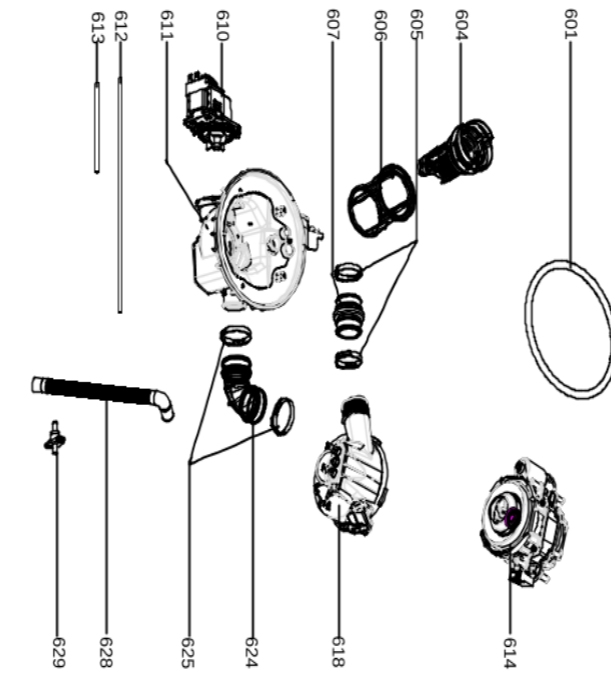

No.	Material Code	Description	Qty
202	12276000011903	BIDW1463 Inner Door	1
204	12176000003629	BIDW1463 Snap Ring	1
205	122760000021255	BIDW1463 Left Hinge	1
209	17476000017984	BIDW1463 Dispenser	1
210	122760000021256	BIDW1463 Righ Thinge	1
211	12276000019605	BIDW1463 Connecting Board	1
212	12176000008541	BIDW1463 Fixed Block	1
213	121760000034743	BIDW1463 Door Lock Hook	1
214	12676000001038	BIDW1463 Waterproof Silicone Pad	1
302	122760000026818	BIDW1463 Left Side Panel	1
303	122760000014953	BIDW1463 Right Side Plate	1
304	12176000003869	BIDW1463 Upper Back Support	1
309	121760000038232	BIDW1463 Guide Rail Support	4
313	121760000038232	BIDW1463 Guide Rail Support	4
314	12176000008573	BIDW1463 Basket Guider Supporting Holder	4
315	122760000024531	BIDW1463 Acoustic Panel	1
316	12176000008496	BIDW1463 Stopper	2
318	12676000000846	BIDW1463 Seal	1
320	17476000A04135	BIDW1463 Door Swicth	1
321	12176000010248	BIDW1463 Back Plate	1
401	17476000007396	BIDW1463 European standard power cord	1
402	12176000010640	BIDW1463 Softener Cover	1
403	17476000010222	BIDW1463 Softener	1
404	12176000009490	BIDW1463 Power Cord Clasper	1
407	12176000009726	BIDW1463 Foot	3
408	12976000000400	BIDW1463 Door Rope	2
411	12976000000203	BIDW1463 Spring	2
412	12976000001001	BIDW1463 Adjust Screw of Door Spring	2
413	12176000019571	BIDW1463 Base Tray	1
414	12176000019565	BIDW1463 Base Tray Cover	1
415	12676000000138	BIDW1463 Drain Pipe	1
416	12176000003906	BIDW1463 Air Breather	1
417	12676000000713	BIDW1463 Washer	1
418	12176000013663	BIDW1463 Air Breather Nut	1
419	17476000007426	BIDW1463 Pressure Switch	1
420	12276000008925	BIDW1463 Hook	1
421	12676000000140	BIDW1463 Inlet Hose Of Air Breather	1
423	17476000007448	BIDW1463 Water Inlet Valve	1
424	17476000001137	BIDW1463 Microswitch	1
426	12176000003125	BIDW1463 Switch Seat	1
427	12876000000050	BIDW1463 Float	1
428	171760000034230	BIDW1463 Main control panel	1
429	12176000016897	BIDW1463 PCB Box Cover	1
430	12176000016896	BIDW1463 PCB Box	1
431	17476000016690	BIDW1463 Indicator Lamp	1
433	12676000004982	BIDW1463 Softener Gasket	1
434	12176000009513	BIDW1463 Softener Nut	1
501	12176000009472	BIDW1463 Inner Pipe	1
510	12176000009161	BIDW1463 Lower Sprayer	1
511	12176000008645	BIDW1463 Lower Sprayer Seat	1