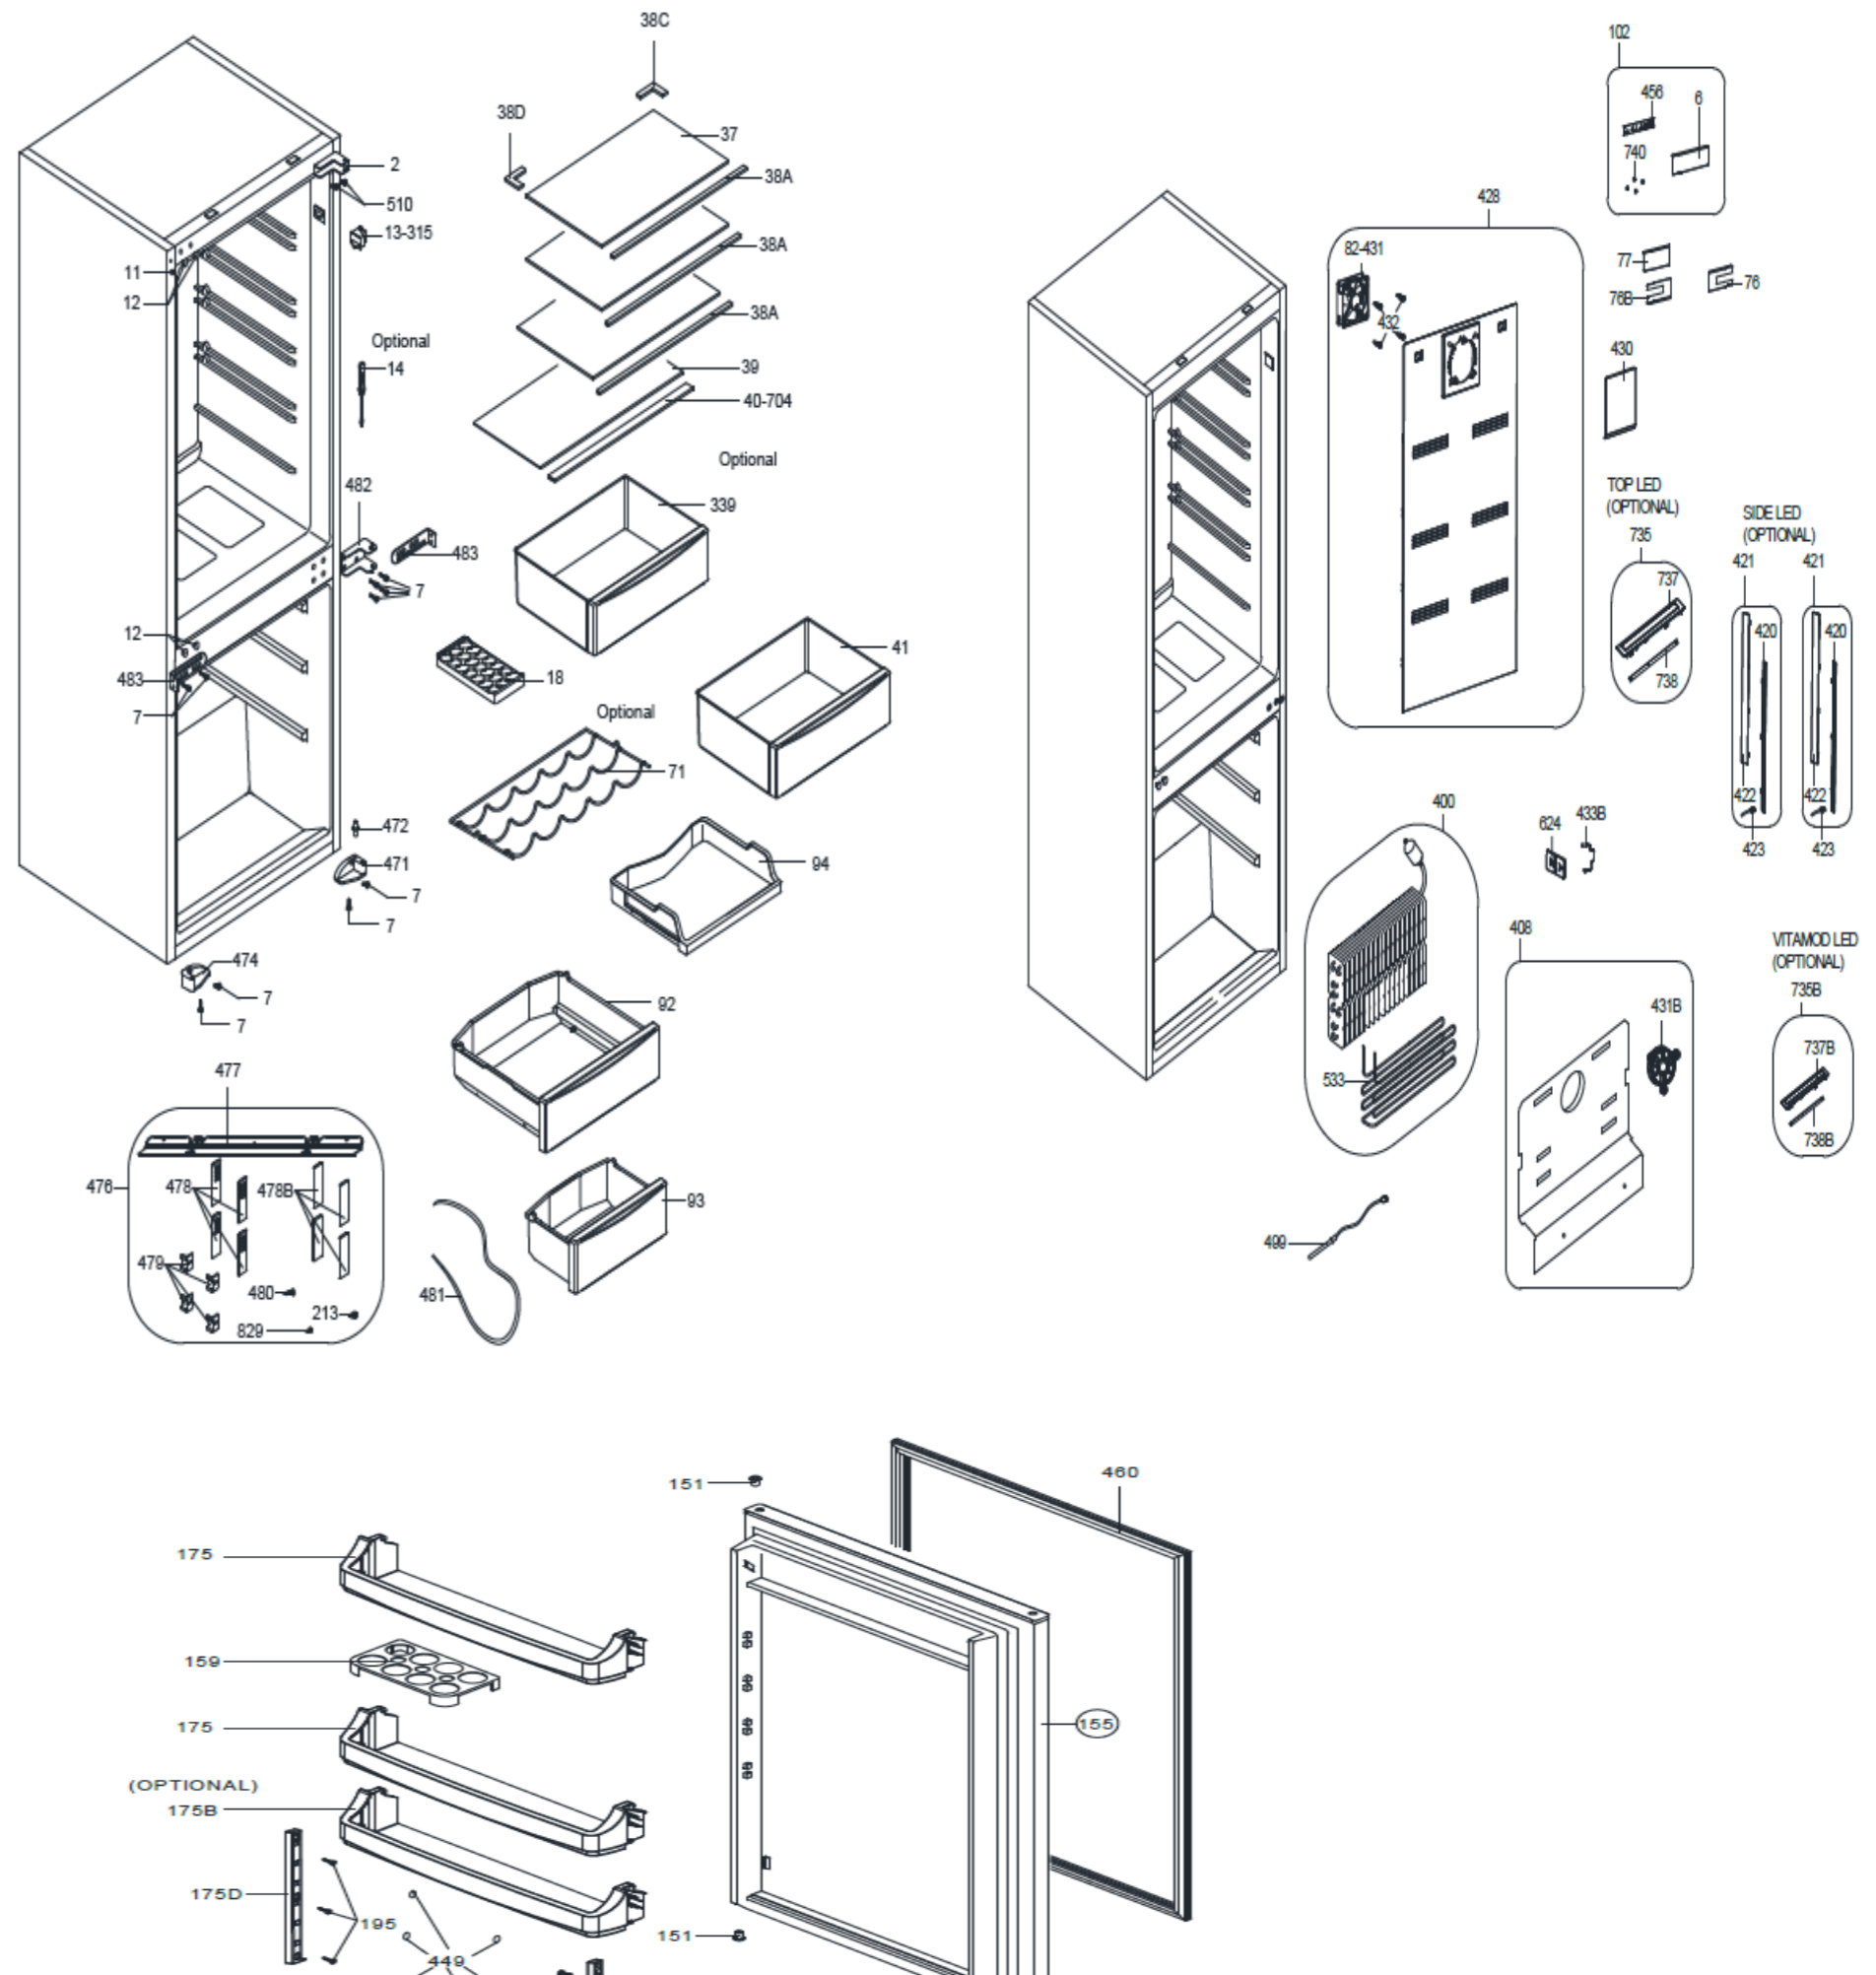

No.	Material Code	Description
2	37060899	B/T HINGE SS/1400 BUILT RV
5	20827685	SCREW (TIMER BOX COVER)
5	35000717	SCREW KA 40*8 YSB-F
6	42349630	HEAD PANEL WITH LED DISP BIFF7232
7	37032597	SCREW TT M5*16 YSB-F
11	42290855	DOOR H. SC. CAP LDPE (SNWWHITE)
12	42032778	MIDDLE HINGE SREW CAP(BIG)S.W.(NEW)
14	42283234	TUNNEL DRAIN PLUG RCYPP
18	42310075	ICE TRAY COMMON SMALL
37	47026454	R.GLASS SHELF(439,5x253x4)
39	47026456	CR. GLASS SHELF/2763 (442x371x4)
70	37035782	SCREW KA 40*14 YSB-C-A3K
76	42349672	HEAD PANEL COVER 2791 RIGHT E7802
77	32056162	HEAD PANEL COVER 2791(E7802 BYL)
92	42306887	TOP BASK.GR/319(TRANSP-NAT)RV1
94	42186249	F.STORAGE RACK/2761(SW)
94	42195560	F.STORAGE RACK/2761(SW)SLIDTRY432\$
94	42195564	F.STORAGE RACK/2761(SW) GR
135	35004932	SCREW ST 4.2*13 OZEL12-C
151	42004499	BUSHING/1400 ANK
153	20912762	F DOOR ASSY/2761 ANK S-W.CAP(S.W)
155	22021025	R DOOR ASSY/2761 ANK S-W.CAP(S.W)
159	42163485	EGG HOLDER (TRANS.-NAT) RV1
175	42147131	CHEESE BUTTER SHELF/319ERA(TRANS NAT)
175	42156564	CHEESE BUTTER SHELF/319ERA(TR NAT)FLM
176	42155159	BOTTLE HOLDER/473(S.W)
195	35007969	SCREW S YSB 3.5*13 C ST SPECIAL
201	37029479	CONDENSER 54CM/28 PASS/4,00*0,5MM
205	37049796	SCREW,S,TSB,4.8x13,C,ST,A3K,TIRTIKLI
207	42155463	RUBBER CONDENSER ANTIVIBRATION
209	32052850	CAP.SP.CAB.GR.TB1112Y-NM/3UF.MET/2.5M/UK
210	32007439	POW.CRD/2.5M/UK
211	32047325	OVER L.GR.TB1112Y-NM/DRB184N61A/QPEC15M
212	32040618	CAPACITOR 3uF/A-S2/6.3/METAL
213	35000743	SCREW 4.2*9.5 YSB-C
214	42291449	EVAPORATING TRAY/260-II NAT
215	37030927	DRYER(XH6,0.40MM,7.5GR I.C.=2,1)SINGLE
216	37054237	COMP. FIXING BRACKET (0,8)
217	32054247	COMPR.TB1112YNM/3UF/DRB184N61/QPEC15/LPT
218	37053889	COMP BASEMENT/2791 PROGRESIF
219	32036742	EARTH WIRE(PGYB)WASHER/0,50
222	37023688	SCREW TT M4*6 YSB-T-F
224	35000728	SCREW KA 50*14 YSB-F
225	37049663	SERVICE TUBE(95*6*0,7)TIP B
227	42202714	FOOT/115(S.W) RV1
237	42156494	MAINBOARD COVER 2791E/V0(VERS2)
244	32056934	MAIN PCB BIFF7232
400	37054684	FIN EVAPORATOR/2761/SCT
408	42272579	F MULTIFLOW GR/2761 RADIAL
420	32030846	LED ST/2835*9/8*220MM/BDL02 (I)