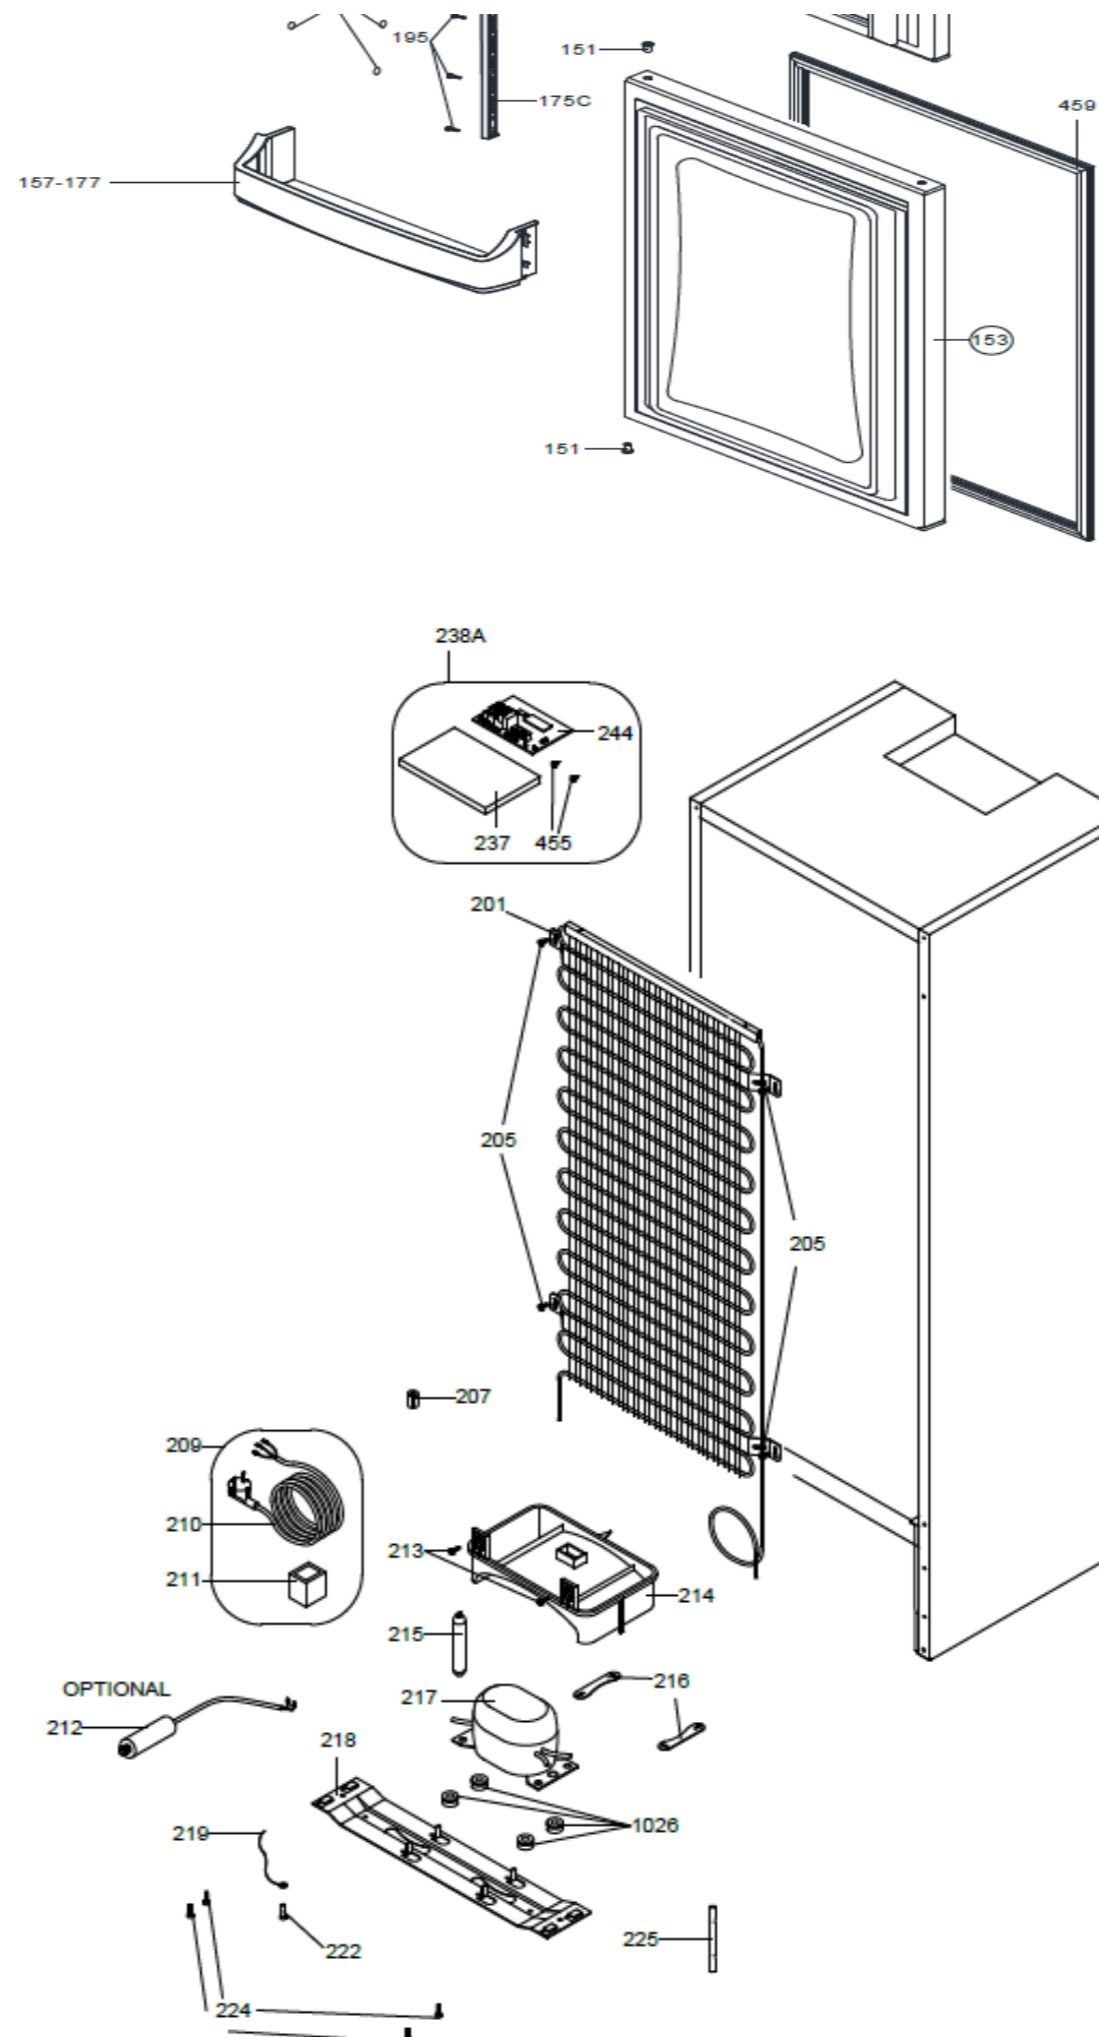

421	42307068	LED GR/379/620/BDL2 (I)
423	32030425	LED WIRING /(40MM)
431	32035962	FRIDGE FAN BIFF7232
449	42033244	R MULTIFLOW CAP/ 640(S.W.)
455	37000156	SCREW KA 30*6 YSB-F
455	37035583	SCREW ST 4*14 YSB-R-F-A3K
459	42159333	F DOOR GASKET/2761 I (SW)
460	42159332	R DOOR GASKET/2761 I (SW)
471	42305747	FOOT SS/ANK(RIGHT)RV2 POM
472	37028128	BOTTOM HINGE PIN SS/BUILT-IN RV1
474	42305746	FOOT SS/ANK(LEFT)RV2 POM
476	42315940	INSTALLATION KIT BIFF7232
477	42281799	TOP BRACKET BULT-IN NEW (S.W)
477	42281800	TOP BRACKET BULT-IN NEW (S.W) TAPED
478	42147208	SS DOOR REAL/1400 SW RV1
479	42033307	SS DOOR GUIDE/1400 ANK(S.W.)
480	37001045	SCREW KA YHB 4*17 C ST CHIPBOARD
480	37030634	SCREW,P,YSB,40x13,C,ST,A3K,SUNTA
481	42217911	FURN. SPACE COVER GASKET/3200BI-SS (SW)
482	37060887	M/HINGE GR SS/2600 BUILT RV1 HEX PIN
483	37032978	SS MID HNGE SIDE BRACK/BUILTIN/2300-2460
499	32027624	THERMAL FUSE - DOUBLE BIFF7232
510	37036052	SCREW M,YHB,5x14,F,ST,A3K,TT, LAMELLA
533	32053733	DEFROST ELEMENT BIFF7232
569	42156480	FREEZER BOTTOM BASKET BIFF7232
588	37022711	SCREW S YPB 4.2*14 C ST
624	42154365	SENSOR COVER 473 (S.W.)RV1
735	42217561	LED COVER GR/319/BDL3(I)/DIF/SAMS
737	42217517	LED COVER/319/SW
738	32034650	LED ST/2835*6/8*129MM/BDL3 (I)
829	37012412	SCREW M YSB 4*17 C ST TT
1026	42176268	COMPRESSOR RUBBER
13-315	32031240	LAMBA SWITCH/2 POLE/BYZ/A
157-177	42147137	BOTTLE SHELF/319 BIFF7232
157-177	42156565	BOT.SHLF/319 ERA(TRANS-NAT) FLM
175B	42170528	ADJ. DOOR SHELF GR/319 ERA(NAT) RV1
175B	42170529	ADJ. DOOR SHELF GR/319(TRA-NAT)PRF RV1
175C	42154511	ADJUSTABLE SHELF GUIDE/R 473 RV1 SW
175D	42154512	ADJUSTABLE SHELF GUIDE/L 473 RV1 SW
211B	42340922	COMP.COVER/JIAXIPERA/24.04.068
238A	32056933	MB.GR/2763E/NAT
38A	47026452	R.GLASS (4)PRF/2763(EXT)HOT 438,5
38C	42133761	GLASS SHELF REAR CORNER TRIM 4MM RIGHT
38D	42133765	GLASS SHELF REAR CORNER TRIM 4MM LEFT
433B	32010909	SENSOR/STANDART/R6K/70MM/SINGLE
478B	42180204	SS DOOR RAIL COVER/1400 ANK(S.W.)
740-455	37015179	SCREW KA YSB 2.2*5 F ST
76B	42349671	HEAD PANEL COVER 2791 LEFT E7802
8A	37038214	SCREW TT M5*16 TSB-F LAMELLA
92-	42306891	FREEZER TOP BASK.GR/319(TRANSP-NAT) FLM